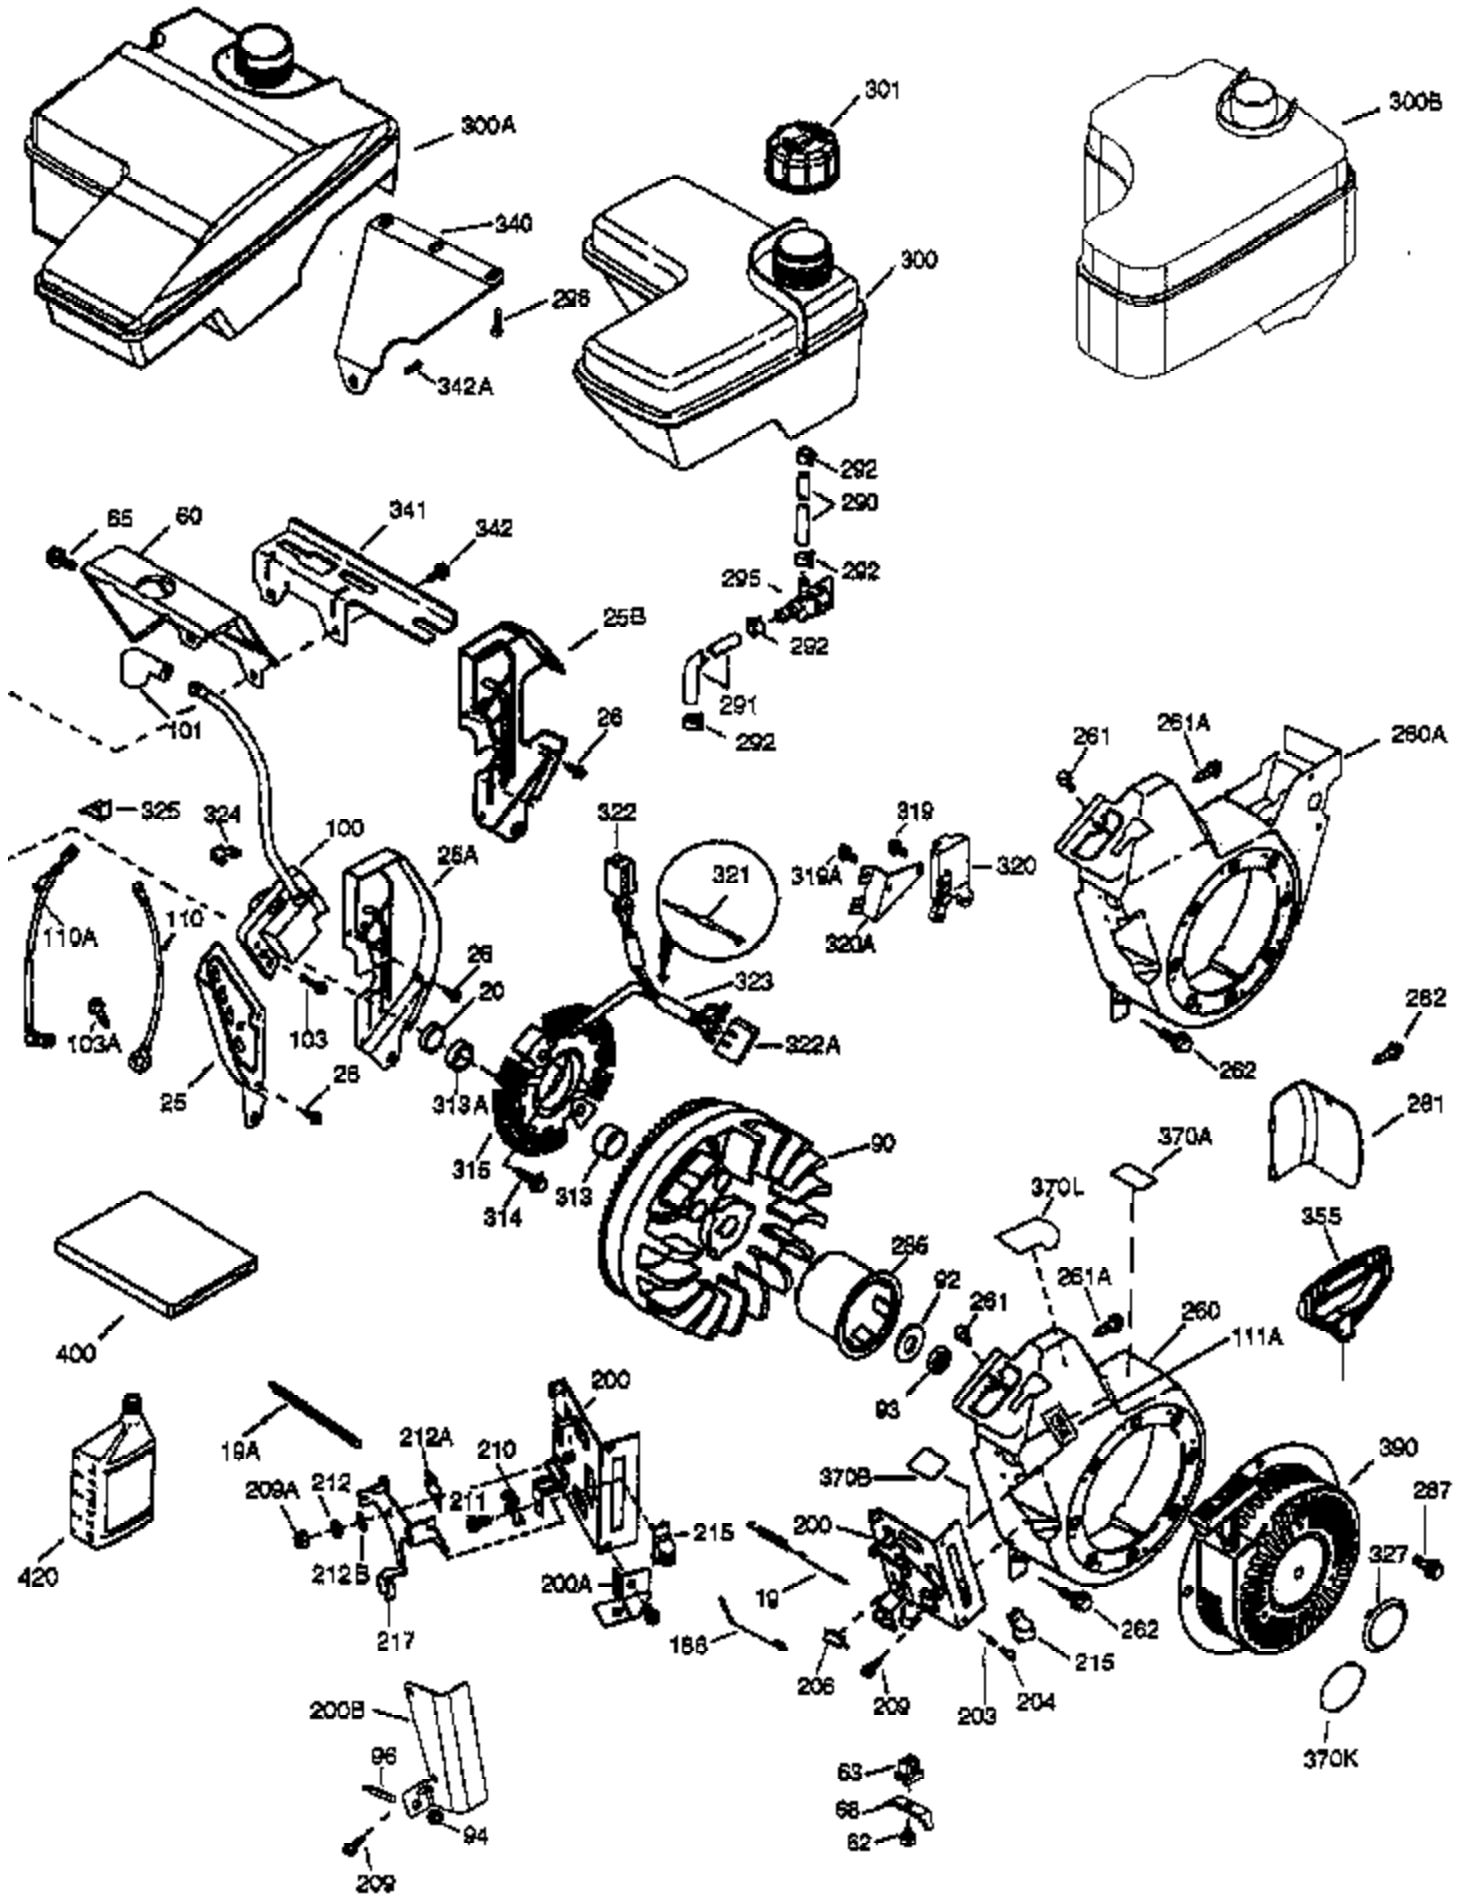

Ref #	Part Number	Qty	Description
19	37163	1	Extension Spring
20	32600	1	Oil Seal
25	36621	1	Air Baffle (Left)
25A	36622	1	Air Baffle (Right)
26	30200	2	Screw, 10-24 x 9/16"
60	36623A	1	Blower Housing Extension
65	30200	1	Screw, 10-24 x 9/16"
90	611205	1	Flywheel
92	650815	1	Belleville Washer
93	650816	1	Flywheel Nut
94	651016	1	Lock Nut, 10-32
96	30845A	1	RPM Adjusting Bolt
100	34443B	1	Solid State Ignition
101	610118	1	Spark Plug Cover
103	651007	2	Screw, Torx T-15, 10-24 x 15/16"
103A	650767	1	Screw, 8-32 x 27/64"
110	35589	1	Ground Wire
110A	36964	1	Ground Wire
111B	611226	1	Rocker On/Off Switch
200	37123	1	Control Bracket
209	650821	1	Screw, 10-32 x 1/2"
260	36864	1	Blower Housing
261A	650821	2	Screw, 10-32 x 1/2"
261	651008	1	Screw, 1/4-20 x 31/64"
262	651008	2	Screw, 1/4-20 x 31/64"
285	35985B	1	Starter Cup
287	651008	4	Screw, 1/4-20 x 31/64"
290	30705	1	Fuel Line
292	26460	2	Fuel Line Clamp
300	36863	1	Fuel Tank (Incl. 292 & 301)
301	36754	1	Fuel Cap (Black)
313	34080	1	Spacer
325	29443	1	Wire Clip
341	36644	1	Fuel Tank Bracket
342	651010	2	Screw, 1/4-20 x 7/8"
370L	36771	1	Oil Sensor Decal
370A	36261	1	Lubrication Decal
370K	36695	1	Starter Decal
390	590746	1	Rewind Starter
400	36716A	1	* Gasket Set (Incl. items marked PK i n notes) Incl. (1) each of 26756, 27272A, 29673, 35626, 36581, 36624, 36715
420	730225	1	SAE 30 4-Cycle Engine Oil (Quart)