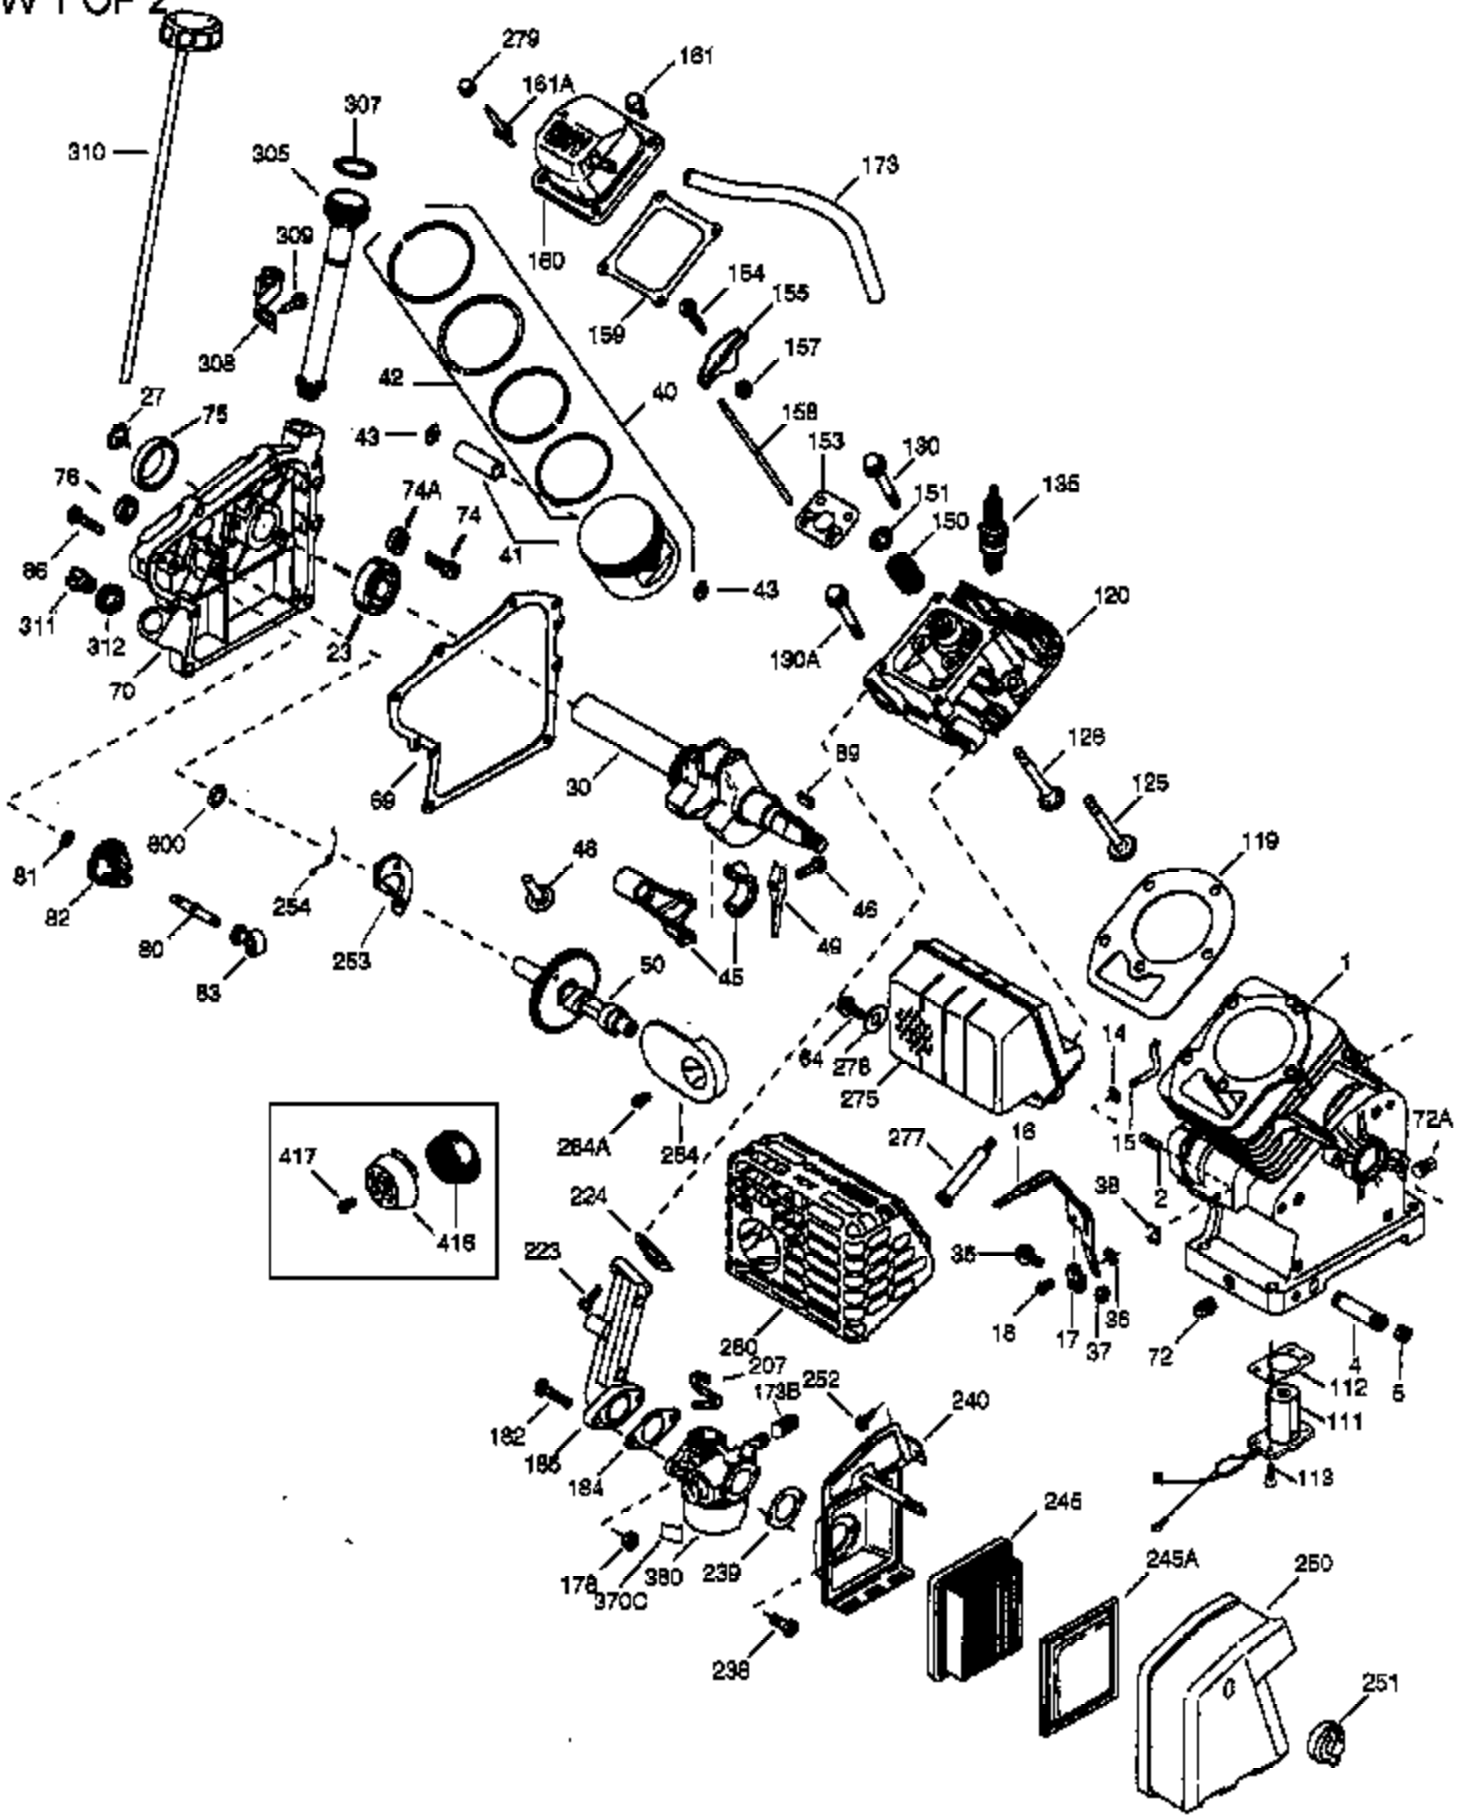

VIEW 1 OF 2

Ref #	Part Number	Qty	Description
1	36714	1	Cylinder (Incl. 2, 20 & 72)
2	26727	2	Dowel Pin
14	28277	1	Washer
15	30589	1	Governor Rod
16	36618	1	Governor Lever
17	36700	1	Governor Lever Clamp
18	650548	1	Screw, 8-32 x 5/16"
23	36732	1	Ball Bearing
27	36733	1	Bearing Retainer
30	36810	1	Crankshaft
35	29826	1	Screw, 10-32 x 3/4"
36	29918	1	Lock Washer
37	29216	1	Lock Nut, 10-32
38	29642	1	Retaining Ring
40	35544A	1	Piston, Pin & Ring Set (Std.)
40	35545A	1	Piston, Pin & Ring Set (.010" OS)
40	35546	1	Piston, Pin & Ring Set (.020" OS)
41	35541	1	Piston & Pin Ass'y. (Std.) (Incl. 43)
41	35542	1	Piston & Pin Ass'y. (.010" OS) (Incl. 43)
41	35543	1	Piston & Pin Ass'y. (.020" OS) (Incl. 43)
42	35547A	1	Ring Set (Std.)
42	35548A	1	Ring Set (.010" OS)
42	35549	1	Ring Set (.020" OS)
43	20381	2	Piston Pin Retaining Ring
45	32875A	1	Connecting Rod Ass'y. (Incl. 46 & 49)
46	32610A	2	Connecting Rod Bolt
48	35616	2	Valve Lifter
49	36611	1	Oil Dipper
50	36620	1	Camshaft (Incl. 253 & 254)
64	651015	1	Screw, 1/4-20 x 1-1/8"
69	36624	1	* Cylinder Cover Gasket
70	36731	1	Cylinder Cover (Incl. 75 thru 83 & 31 1)
72A	28582	1	Oil Drain Plug
72	27642	2	Oil Drain Plug
74	30200	2	Screw, 10-24 x 9/16"
74A	28537	2	Washer
75	36742	1	Oil Seal
80	30574A	1	Governor Shaft
81	30590A	1	Washer
82	30591	1	Governor Gear Ass'y. (Incl. 81)
83	36057	1	Governor Spool
86	650488	8	Screw, 1/4-20 x 1-1/4"
89	610961	1	Flywheel Key
119	36738	1	* Cylinder Head Gasket
120	36739	1	Cylinder Head
125	36471	1	Exhaust Valve (Std.) (Incl. 151)
125	36472	1	Exhaust Valve (1/32" OS) (Incl. 151)
126	37711	1	Intake Valve (Std.) (Incl. 151)
126	29315C	1	Intake Valve (1/32" OS) (Incl. 151)
130A	650999	1	Screw, 5/16-18 x 2-41/64"
130	650912	4	Screw, 5/16-18 x 1-1/2"
135	34645	1	Resistor Spark Plug (RN4C)
150	31672	2	Valve Spring
151	31673	2	Valve Spring Cap
153	36649	1	Push Rod Guide
154	650913	2	Rocker Arm Stud
155	35624A	2	Rocker Arm
157	650914	2	Nut, 1/4-28