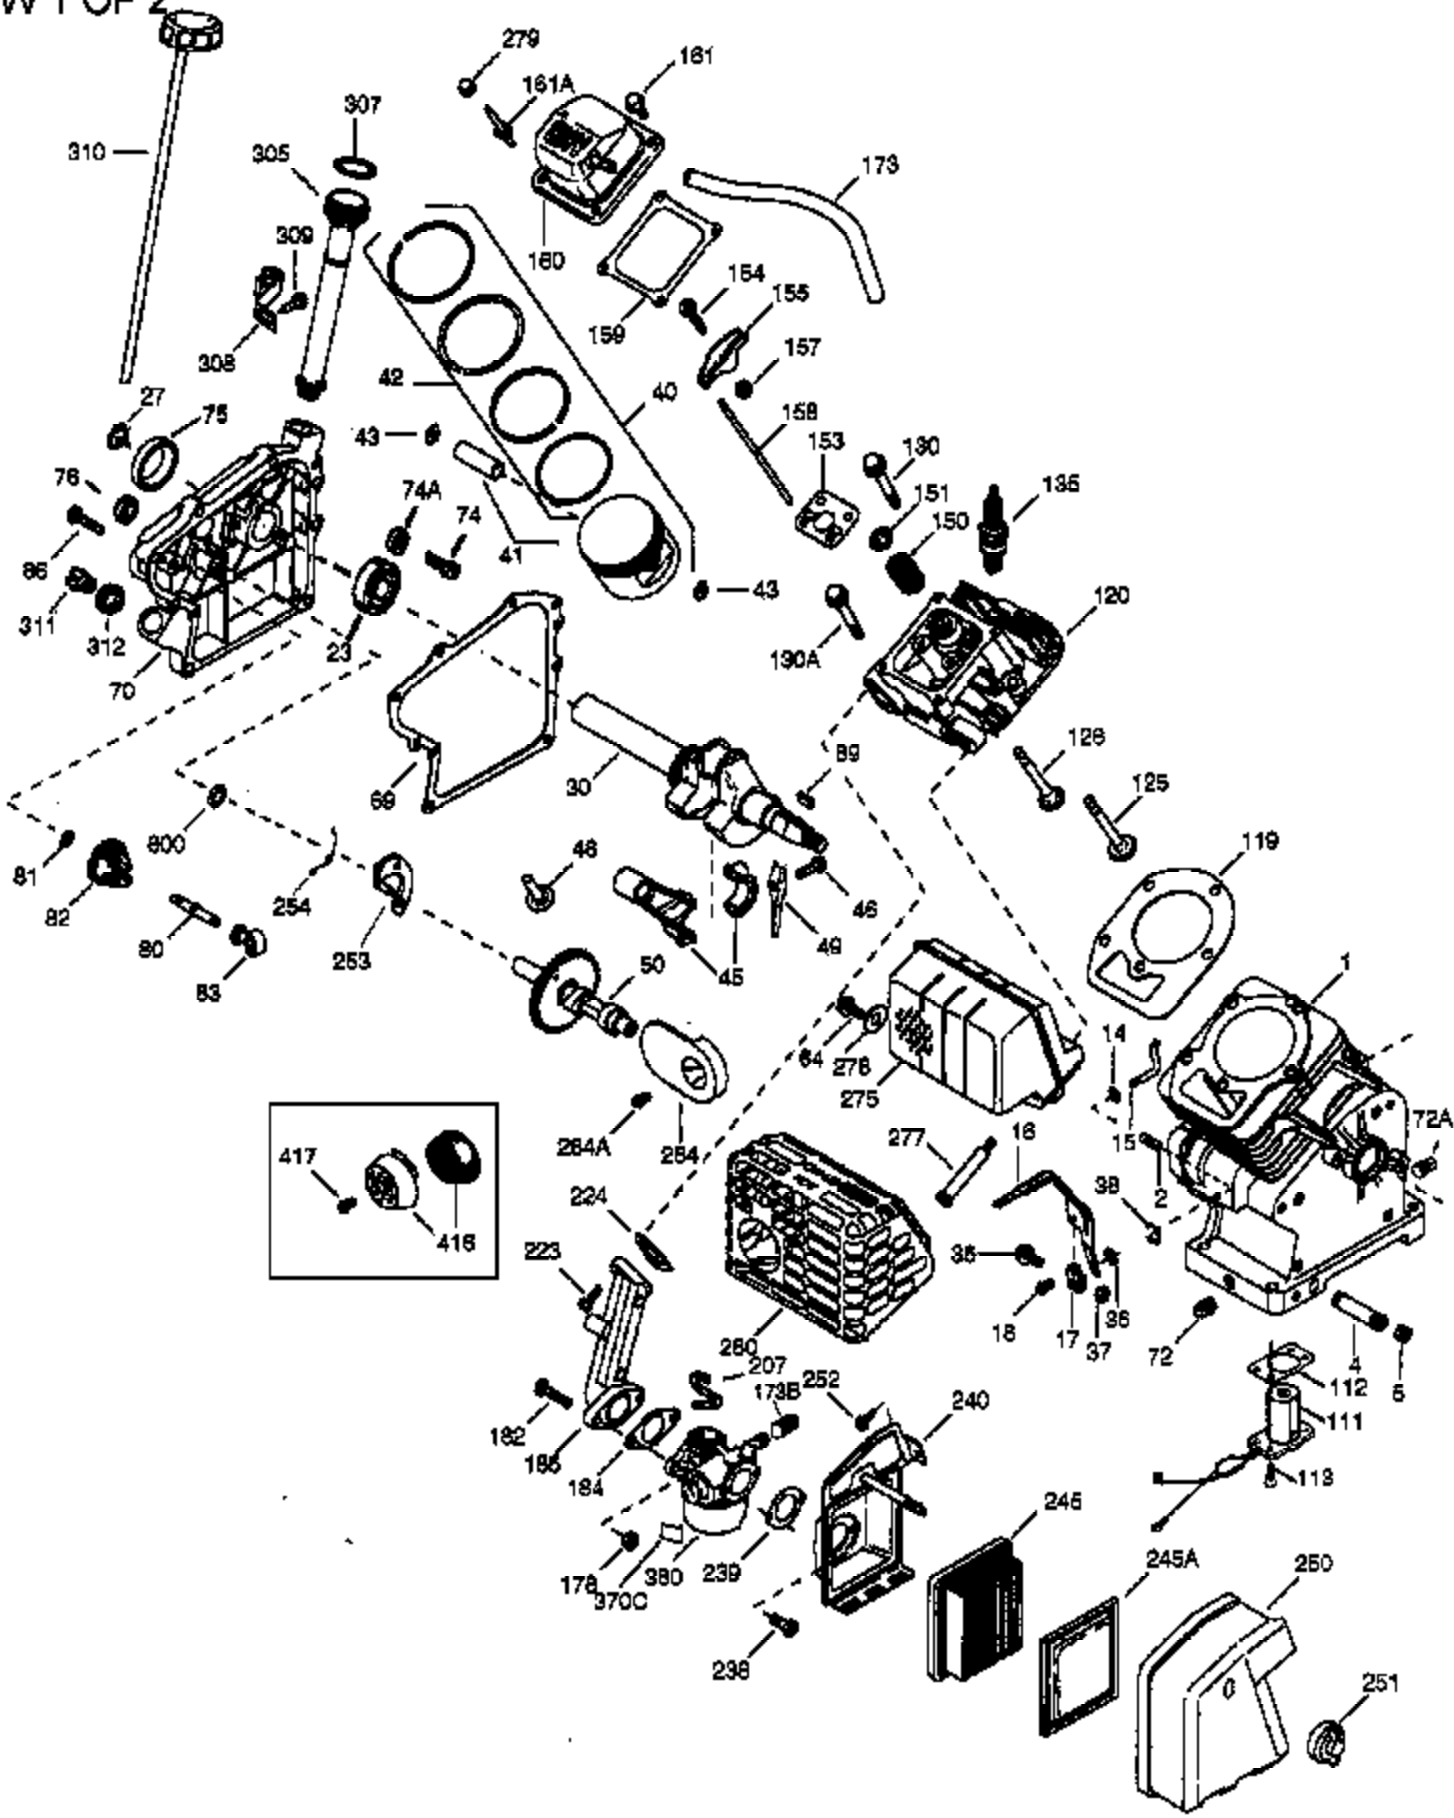

VIEW 1 OF 2

Ref #	Part Number	Qty	Description
	1 36714	1	Cylinder (Incl. 2, 20 & 72)
	2 26727	2	Dowel Pin
	14 28277	1	Washer
	15 30589	1	Governor Rod
	16 36618	1	Governor Lever
	17 36700	1	Governor Lever Clamp
	18 650548	1	Screw, 8-32 x 5/16"
	30 35133	1	Crankshaft
	35 29826	1	Screw, 10-32 x 3/4"
	36 29918	1	Lock Washer
	37 29216	1	Lock Nut, 10-32
	38 29642	1	Retaining Ring
	40 35544A	1	Piston, Pin & Ring Set (Std.)
	40 35545A	1	Piston, Pin & Ring Set (.010" OS)
	40 35546	1	Piston, Pin & Ring Set (.020" OS)
	41 35541	1	Piston & Pin Ass'y. (Std.) (Incl. 43)
	41 35542	1	Piston & Pin Ass'y. (.010" OS) (Incl. 43)
	41 35543	1	Piston & Pin Ass'y. (.020" OS) (Incl. 43)
	42 35547A	1	Ring Set (Std.)
	42 35548A	1	Ring Set (.010" OS)
	42 35549	1	Ring Set (.020" OS)
	43 20381	2	Piston Pin Retaining Ring
	45 32875A	1	Connecting Rod Ass'y. (Incl. 46 & 49)
	46 32610A	2	Connecting Rod Bolt
	48 35616	2	Valve Lifter
	49 36611	1	Oil Dipper
	50 36620	1	Camshaft (Incl. 253 & 254)
	64 651015	1	Screw, 1/4-20 x 1-1/8"
	69 36624	1	* Cylinder Cover Gasket
	70 36625	1	Cylinder Cover (Incl. 75 thru 83 & 31 1)
	72A 28582	1	Oil Drain Plug
	72 27642	1	Oil Drain Plug
	75 27897	1	Oil Seal
	80 30574A	1	Governor Shaft
	81 30590A	1	Washer
	82 30591	1	Governor Gear Ass'y. (Incl. 81)
	83 36057	1	Governor Spool
	86 650488	8	Screw, 1/4-20 x 1-1/4"
	89 610961	1	Flywheel Key
	119 36738	1	* Cylinder Head Gasket
	120 36739	1	Cylinder Head
	125 36471	1	Exhaust Valve (Std.) (Incl. 151)
	125 36472	1	Exhaust Valve (1/32" OS) (Incl. 151)
	126 37711	1	Intake Valve (Std.) (Incl. 151)
	126 29315C	1	Intake Valve (1/32" OS) (Incl. 151)
	130A 650999	1	Screw, 5/16-18 x 2-41/64"
	130 650912	4	Screw, 5/16-18 x 1-1/2"
	135 34645	1	Resistor Spark Plug (RN4C)
	150 31672	2	Valve Spring
	151 31673	2	Valve Spring Cap
	153 36649	1	Push Rod Guide
	154 650913	2	Rocker Arm Stud
	155 35624A	2	Rocker Arm
	157 650914	2	Nut, 1/4-28
	158 36629	2	Push Rod
	159 35626	1	* Rocker Arm Cover Gasket
	160 36630A	1	Rocker Arm Cover
	161 651008	2	Screw, 1/4-20 x 31/64"