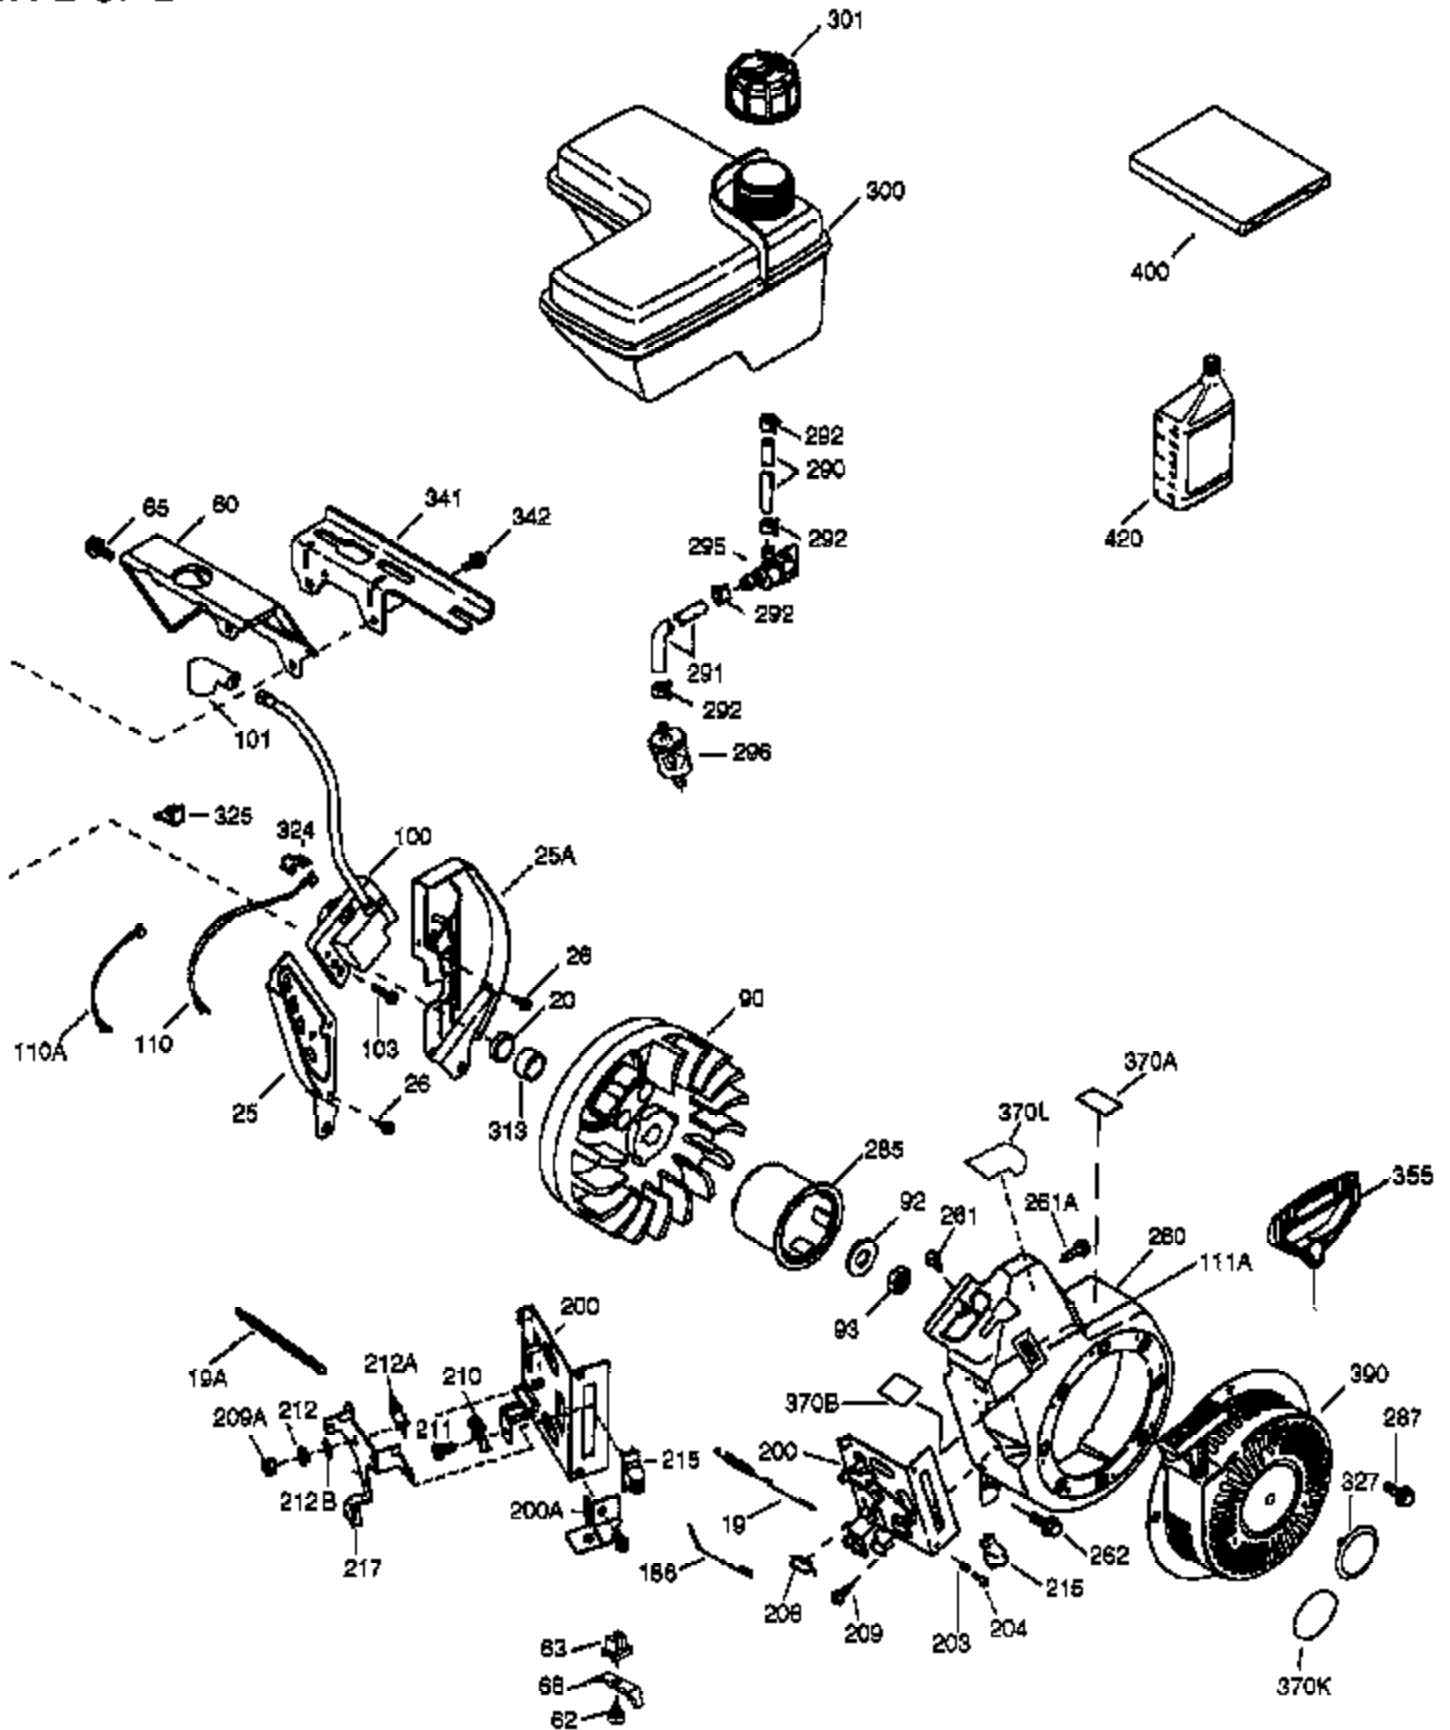

VIEW 2 OF 2

Ref #	Part Number	Qty	Description
19	36710	1	Extension Spring
20	32600	1	Oil Seal
25A	36622	1	Air Baffle (Right)
25	36621	1	Air Baffle (Left)
26	30200	2	Screw, 10-24 x 9/16"
60	36623	1	Blower Housing Extension
65	30200	1	Screw, 10-24 x 9/16"
90	611205	1	Flywheel
92	650815	1	Belleville Washer
93	650816	1	Flywheel Nut
100	34443A	1	Solid State Ignition
101	610118	1	Spark Plug Cover
103	651007	2	Screw, Torx T-15, 10-24 x 15/16"
110	36054	1	Ground Wire
186	36711	1	Governor Link
200	36712	1	Control Bracket (Incl. 206 & 215)
206	610973	1	Terminal
209	650821	2	Screw, 10-32 x 1/2"
215	36638	1	Control Knob
260	36636	1	Blower Housing
261A	650821	1	Screw, 10-32 x 1/2"
261	651008	1	Screw, 1/4-20 x 31/64"
262	651008	2	Screw, 1/4-20 x 31/64"
285	35985A	1	Starter Cup
287	0	4	Rivet (Can be purchased locally)
290	30705	1	Fuel Line
292	26460	2	Fuel Line Clamp
300	36643	1	Fuel Tank (Incl. 301)
301	36246	1	Fuel Cap
313	34080	1	Spacer
325	29443	1	Wire Clip
341	36644	1	Fuel Tank Bracket
342	651010	2	Screw, 1/4-20 x 7/8"
370K	36695	1	Starter Decal
370B	33107	1	Speed Control Decal
370A	36261	1	Lubrication Decal
390	590736	1	Rewind Starter
400	36716	1	* Gasket Set (Incl. items marked PK i n notes) Incl. (1) each of 26756, 27272A, 29673, 35626, 36581, 36624, 36715
420	730225	1	SAE 30 4-Cycle Engine Oil (Quart)