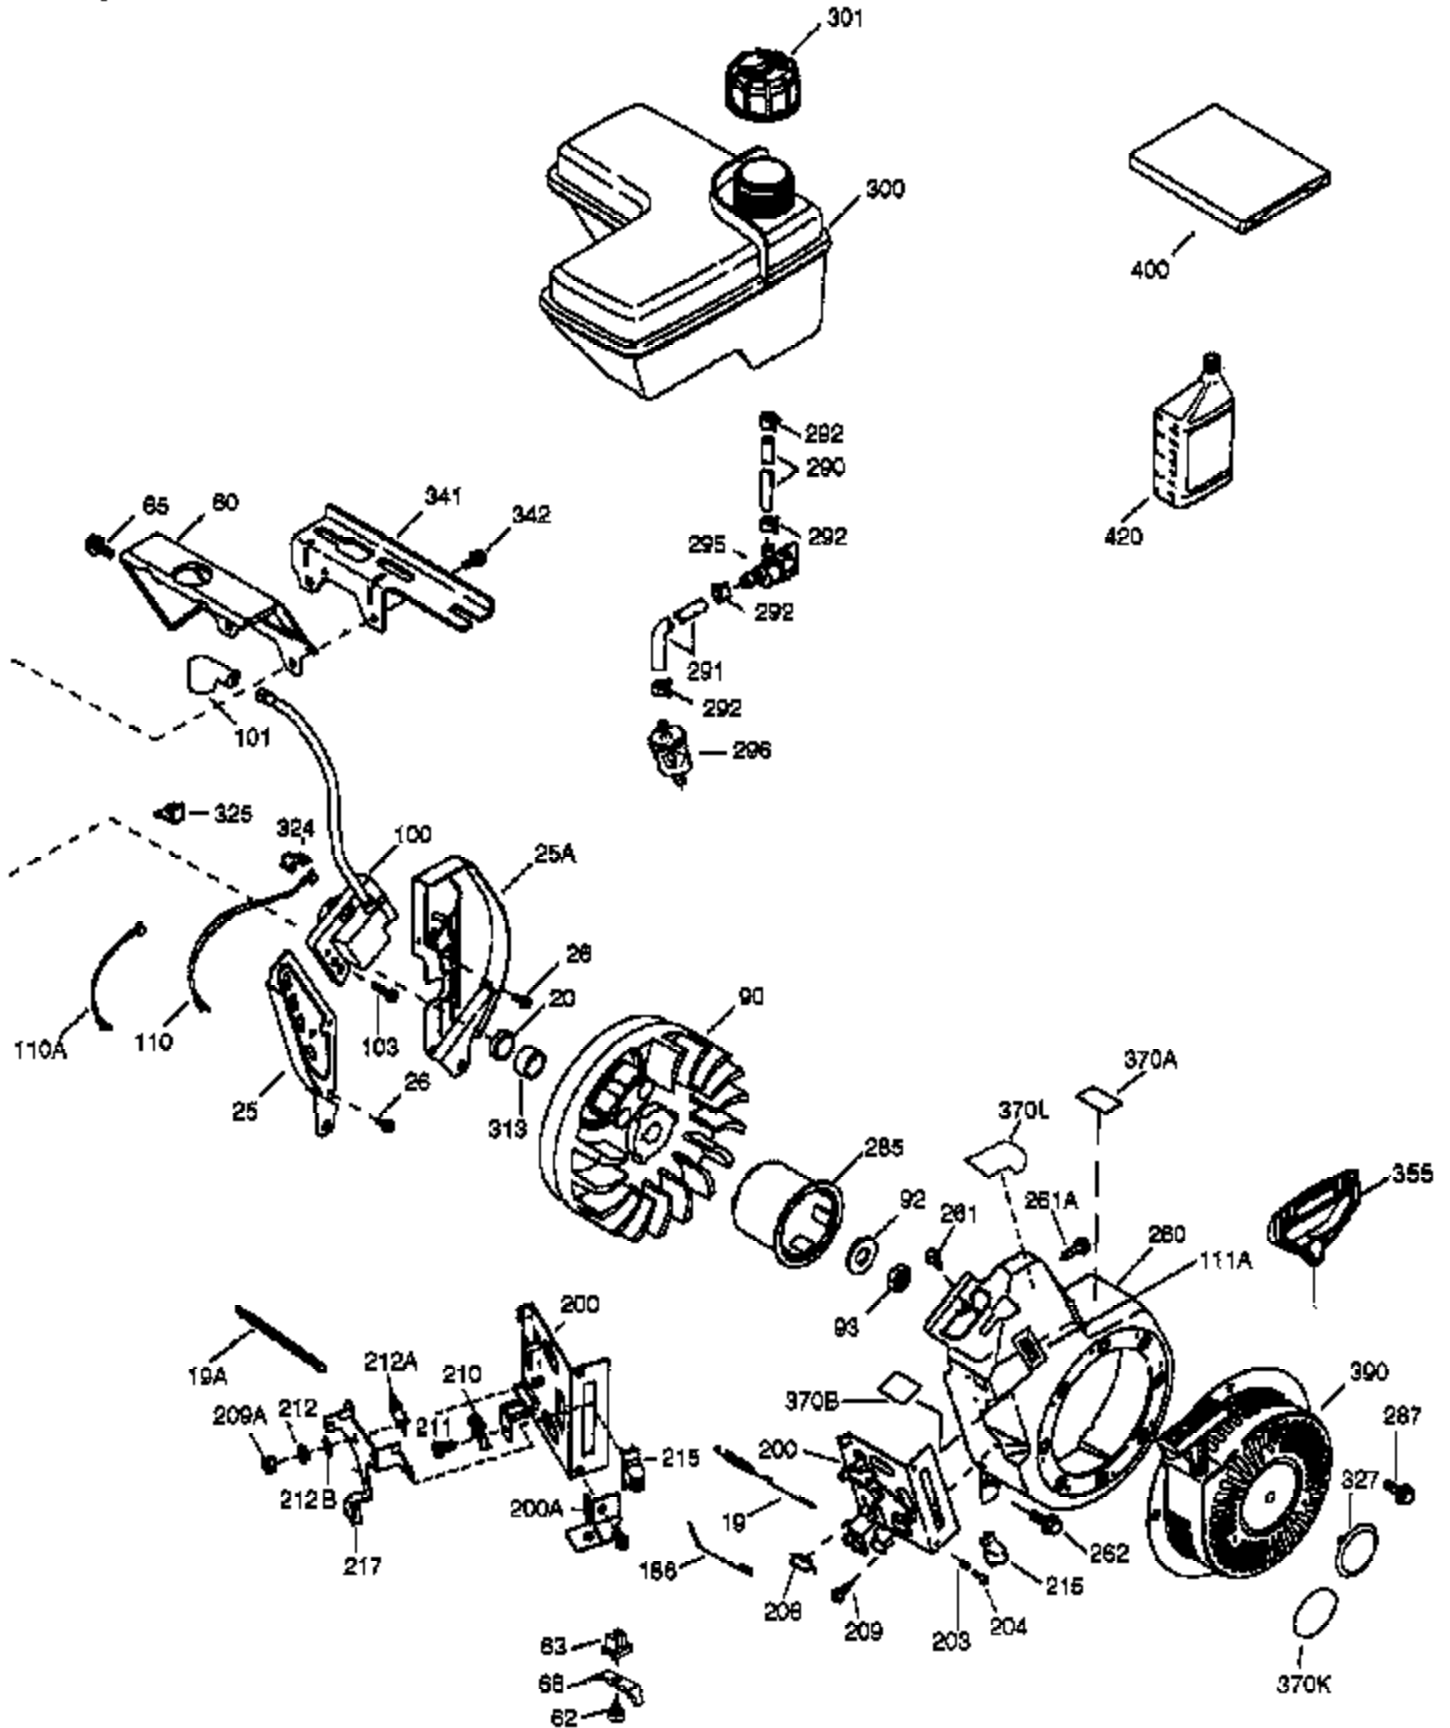

VIEW 2 OF 2

Ref #	Part Number	Qty	Description
19	36710	1	Extension Spring
20	32600	1	Oil Seal
23	36732	1	Ball Bearing
25A	36622	1	Air Baffle (Right)
25	36621	1	Air Baffle (Left)
26	30200	2	Screw, 10-24 x 9/16"
60	36623	1	Blower Housing Extension
65	30200	1	Screw, 10-24 x 9/16"
90	611205	1	Flywheel
92	650815	1	Belleville Washer
93	650816	1	Flywheel Nut
100	34443A	1	Solid State Ignition
101	610118	1	Spark Plug Cover
103	651007	2	Screw, Torx T-15, 10-24 x 15/16"
110	36054	1	Ground Wire
186	36711	1	Governor Link
200	36712	1	Control Bracket (Incl. 206 & 215)
206	610973	1	Terminal
209	650821	2	Screw, 10-32 x 1/2"
215	36638	1	Control Knob
260	36682	1	Blower Housing
261A	650821	1	Screw, 10-32 x 1/2"
261	651008	1	Screw, 1/4-20 x 31/64"
262	651008	2	Screw, 1/4-20 x 31/64"
285	35985B	1	Starter Cup
287	651008	4	Screw, 1/4-20 x 31/64"
290	30705	1	Fuel Line
292	26460	2	Fuel Line Clamp
300	36643	1	Fuel Tank (Incl. 301)
301	35355	1	Fuel Cap
313	34080	1	Spacer
325	29443	1	Wire Clip
341	36644	1	Fuel Tank Bracket
342	651010	2	Screw, 1/4-20 x 7/8"
370A	36261	1	Lubrication Decal
370B	33107	1	Speed Control Decal
370K	36695	1	Starter Decal
390	590704	1	Rewind Starter
400	36716A	1	* Gasket Set (Incl. items marked PK in notes) Incl. (1) each of 26756, 27272A, 29673, 35626, 36581, 36624, 36738
420	730225	1	SAE 30 4-Cycle Engine Oil (Quart)