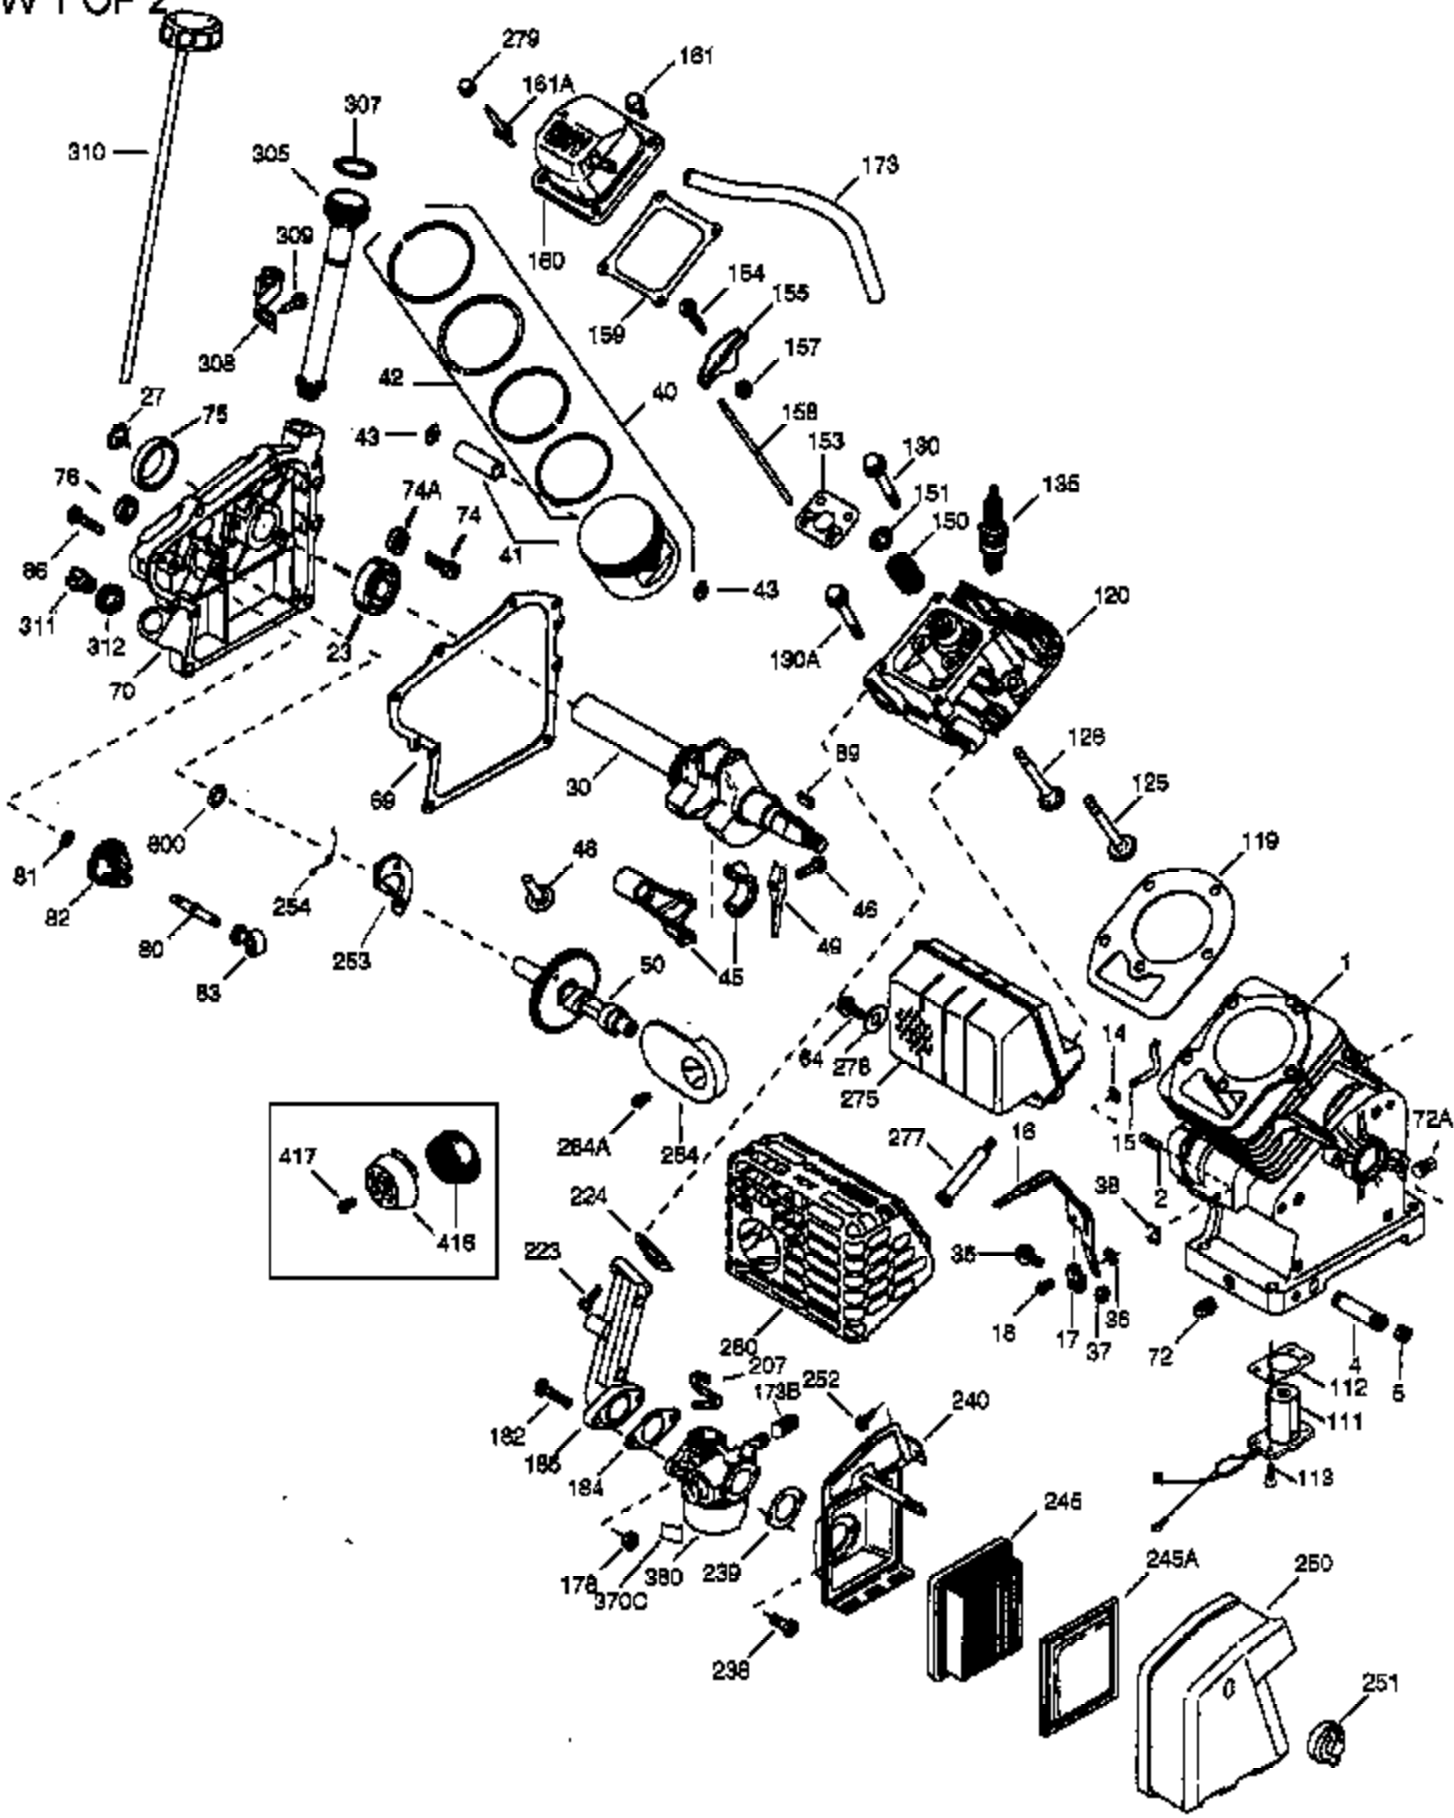

VIEW 1 OF 2

Engine Parts List #1

Ref #	Part Number	Qty	Description
1	36714	1	Cylinder (Incl. 2, 20 & 72)
2	26727	2	Dowel Pin
14	28277	1	Washer
15	30589	1	Governor Rod
16	36618	1	Governor Lever
17	36700	1	Governor Lever Clamp
18	650548	1	Screw, 8-32 x 5/16"
23	36732	1	Ball Bearing
27	36733	1	Bearing Retainer
30	36763	1	Crankshaft
35	29826	1	Screw, 10-32 x 3/4"
36	29918	1	Lock Washer
37	29216	1	Lock Nut, 10-32
38	29642	1	Retaining Ring
40	35544A	1	Piston, Pin & Ring Set (Std.)
40	35545A	1	Piston, Pin & Ring Set (.010" OS)
40	35546	1	Piston, Pin & Ring Set (.020" OS)
41	35541	1	Piston & Pin Ass'y. (Std.) (Incl. 43)
41	35542	1	Piston & Pin Ass'y. (.010" OS) (Incl. 43)
41	35543	1	Piston & Pin Ass'y. (.020" OS) (Incl. 43)
42	35547A	1	Ring Set (Std.)
42	35548A	1	Ring Set (.010" OS)
42	35549	1	Ring Set (.020" OS)
43	20381	2	Piston Pin Retaining Ring
45	32875A	1	Connecting Rod Ass'y. (Incl. 46 & 49)
46	32610A	2	Connecting Rod Bolt
48	35616	2	Valve Lifter
49	36611	1	Oil Dipper
50	36620	1	Camshaft (Incl. 253 & 254)
64	650738	1	Screw, 1/4-20 x 5/8"
69	36624	1	* Cylinder Cover Gasket
70	36731	1	Cylinder Cover (Incl. 75 thru 83)
72	27642	1	Oil Drain Plug
74	30200	2	Screw, 10-24 x 9/16"
74A	28537	2	Washer
75	36742	1	Oil Seal
80	30574A	1	Governor Shaft
81	30590A	1	Washer
82	30591	1	Governor Gear Ass'y. (Incl. 81)
83	36057	1	Governor Spool
86	650488	8	Screw, 1/4-20 x 1-1/4"
89	610961	1	Flywheel Key
119	36738	1	* Cylinder Head Gasket
120	36739	1	Cylinder Head
125	36471	1	Exhaust Valve (Std.) (Incl. 151)
125	36472	1	Exhaust Valve (1/32" OS) (Incl. 151)
126	37711	1	Intake Valve (Std.) (Incl. 151)
126	29315C	1	Intake Valve (1/32" OS) (Incl. 151)
130A	650999	1	Screw, 5/16-18 x 2-41/64"
130	650912	4	Screw, 5/16-18 x 1-1/2"
135	34645	1	Resistor Spark Plug (N4C)
150	31672	2	Valve Spring
151	31673	2	Valve Spring Cap
153	36649	1	Push Rod Guide
154	650913	2	Rocker Arm Stud
155	35624A	2	Rocker Arm
157	650914	2	Nut, 1/4-28
158	36629	2	Push Rod