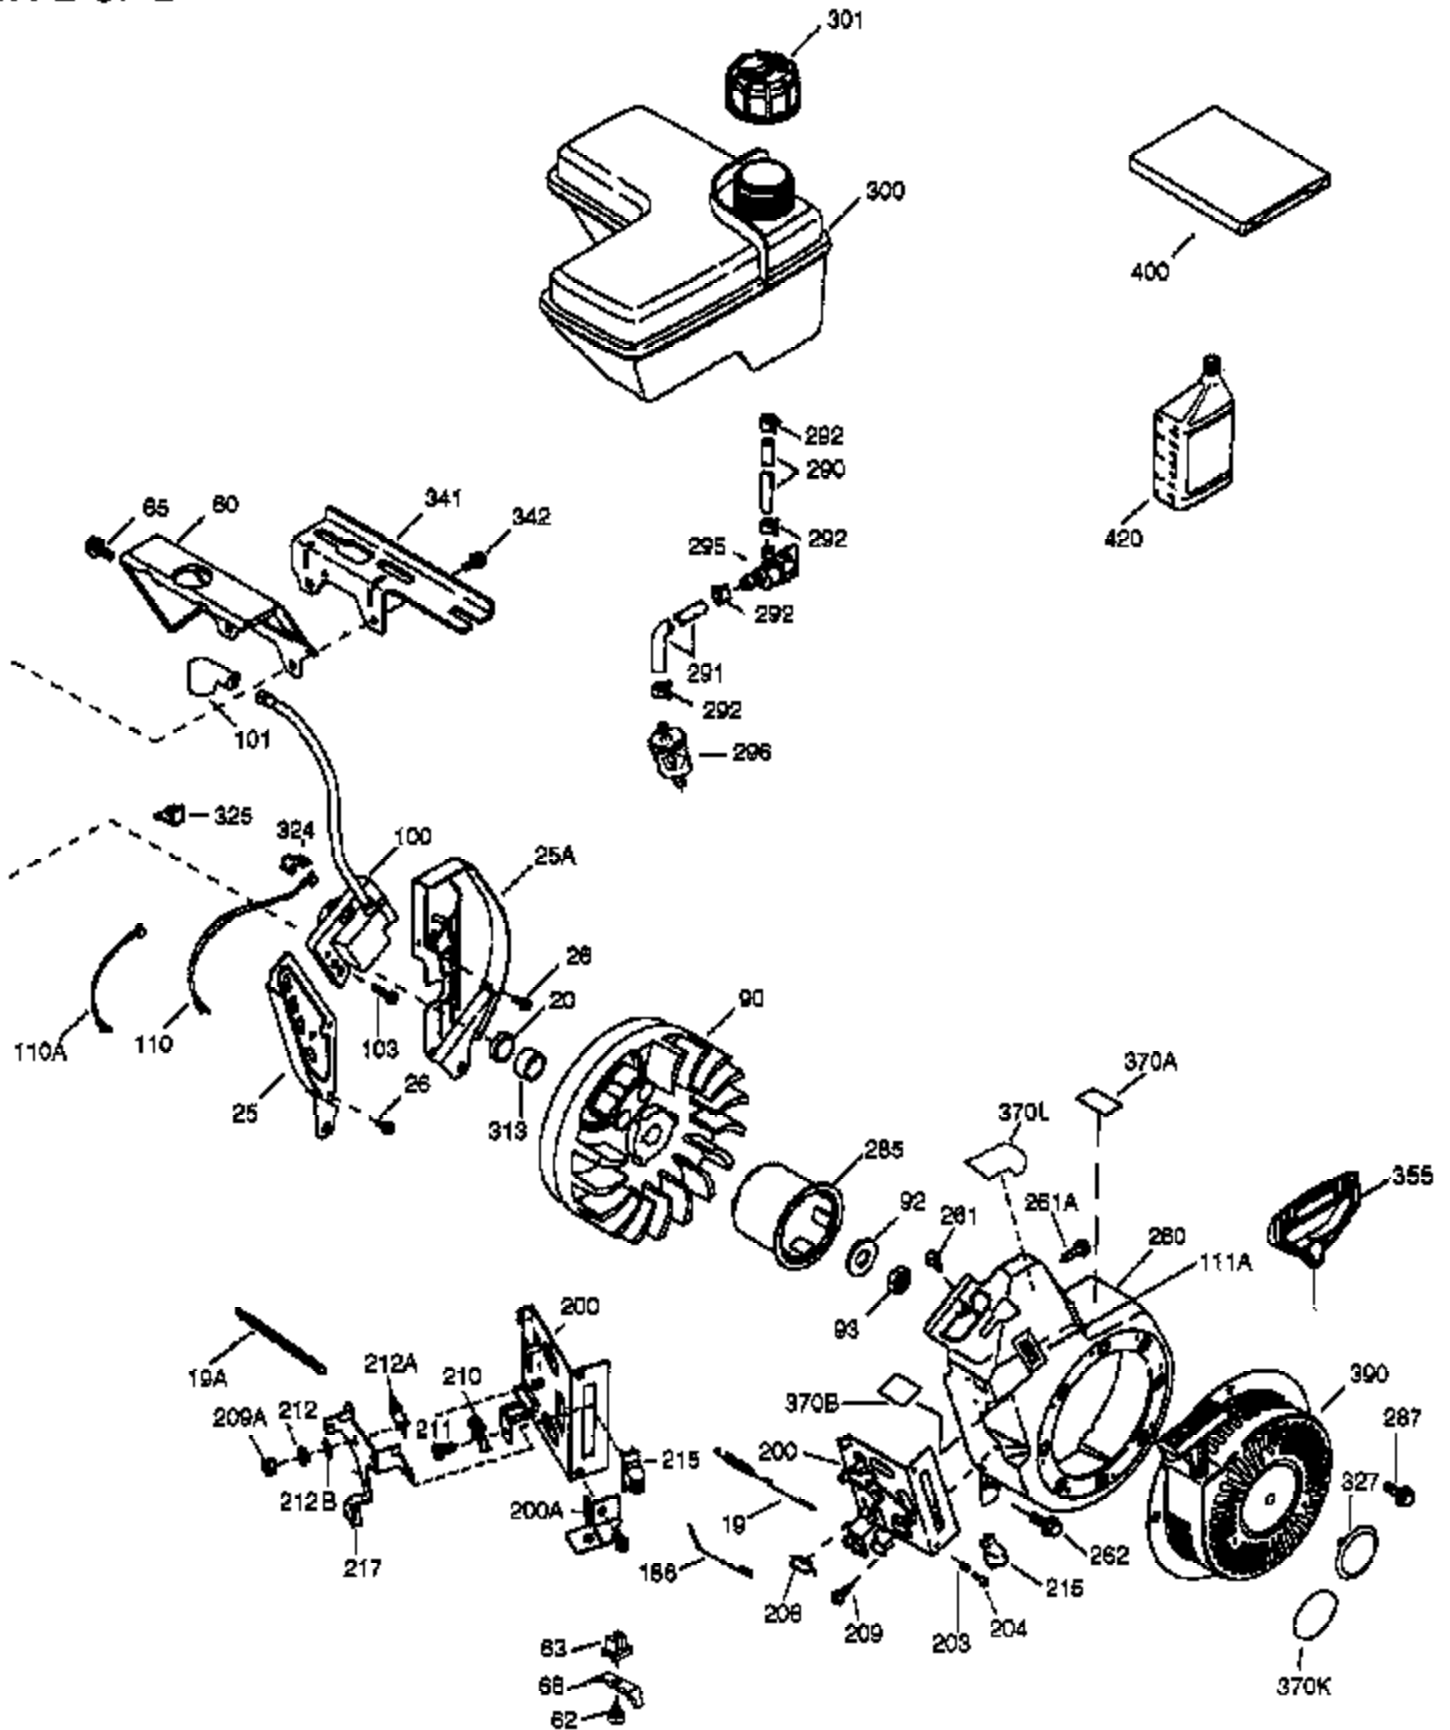

VIEW 2 OF 2

Ref #	Part Number	Qty	Description
19	36710	1	Extension Spring
19A	36741	1	Extension Spring
20	32600	1	Oil Seal
25	36621	1	Air Baffle (Left)
25A	36622	1	Air Baffle (Right)
26	30200	2	Screw, 10-24 x 9/16"
60	36623	1	Blower Housing Extension
62	650760	1	Screw, 8-32 x 3/8"
63	28545	1	Grommet
65	30200	1	Screw, 10-24 x 9/16"
68	33356	1	Ground Terminal
90	611205	1	Flywheel
92	650815	1	Belleville Washer
93	650816	1	Flywheel Nut
100	34443A	1	Solid State Ignition
101	610118	1	Spark Plug Cover
103	651007	2	Screw, Torx T-15, 10-24 x 15/16"
110	36681	1	Ground Wire
186	36711	1	Governor Link
200A	37249	1	Control Bracket
200	36740	1	Control Bracket (Incl. 19A, 210 & 211)
209	650821	2	Screw, 10-32 x 1/2"
210	27793	1	Conduit Clip
211	28942	2	Screw, 10-32 x 3/8"
260	36636	1	Blower Housing
261	651008	1	Screw, 1/4-20 x 31/64"
261A	650821	1	Screw, 10-32 x 1/2"
262	651008	2	Screw, 1/4-20 x 31/64"
285	35985B	1	Starter Cup
287	0	4	Rivet (Can be purchased locally)
290	30705	1	Fuel Line
292	26460	2	Fuel Line Clamp
300	36643	1	Fuel Tank (Incl. 301)
301	35355	1	Fuel Cap
313	34080	1	Spacer
325	29443	1	Wire Clip
341	36644	1	Fuel Tank Bracket
342	651010	2	Screw, 1/4-20 x 7/8"
370K	36695	1	Starter Decal
370A	36261	1	Lubrication Decal
390	590736	1	Rewind Starter
400	36627	1	* Gasket Set (Incl. items marked PK i n notes) Incl. (1) each of 26756, 27272A, 29673, 35626, 36581, 36624, 36626
420	730225	1	SAE 30 4-Cycle Engine Oil (Quart)