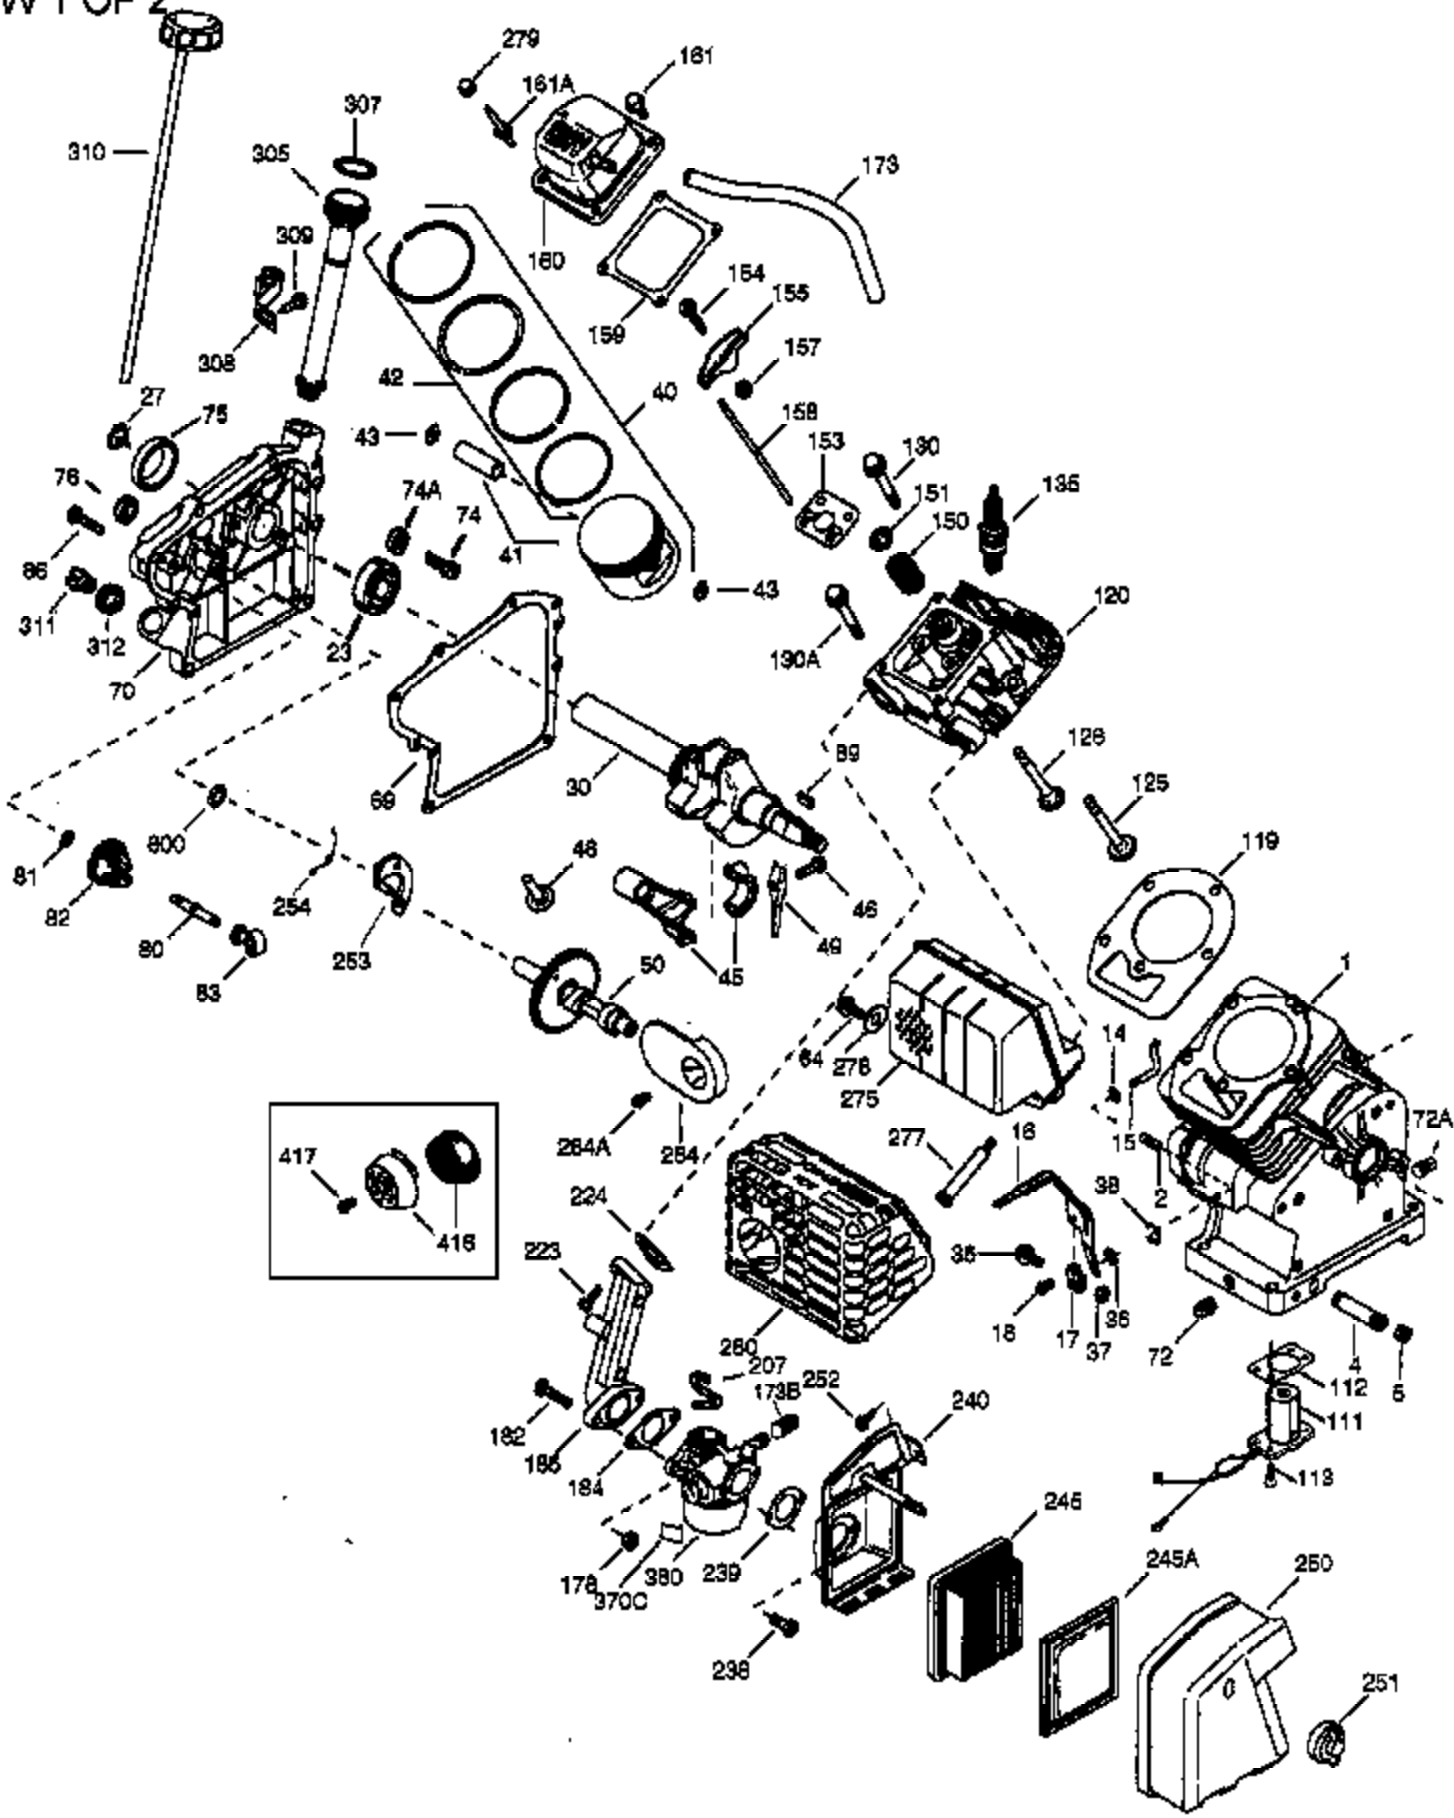

VIEW 1 OF 2

Ref #	Part Number	Qty	Description
	1 36617	1	Cylinder (Incl. 2, 20 & 72)
	2 26727	2	Dowel Pin
	14 28277	1	Washer
	15 30589	1	Governor Rod
	16 36618	1	Governor Lever
	17 36700	1	Governor Lever Clamp
	18 650548	1	Screw, 8-32 x 5/16"
	30 35133	1	Crankshaft
	35 29826	1	Screw, 10-32 x 3/4"
	36 29918	1	Lock Washer
	37 29216	1	Lock Nut, 10-32
	38 29642	1	Retaining Ring
	40 35544A	1	Piston, Pin & Ring Set (Std.)
	40 35545A	1	Piston, Pin & Ring Set (.010" OS)
	40 35546	1	Piston, Pin & Ring Set (.020" OS)
	41 35541	1	Piston & Pin Ass'y. (Std.) (Incl. 43)
	41 35542	1	Piston & Pin Ass'y. (.010" OS) (Incl. 43)
	41 35543	1	Piston & Pin Ass'y. (.020" OS) (Incl. 43)
	42 35547A	1	Ring Set (Std.)
	42 35548A	1	Ring Set (.010" OS)
	42 35549	1	Ring Set (.020" OS)
	43 20381	2	Piston Pin Retaining Ring
	45 32875A	1	Connecting Rod Ass'y. (Incl. 46 & 49)
	46 32610A	2	Connecting Rod Bolt
	48 35616	2	Valve Lifter
	49 36611	1	Oil Dipper
	50 36620	1	Camshaft
	64 651015	1	Screw, 1/4-20 x 1-1/8"
	69 36624	1	* Cylinder Cover Gasket
	70 36625	1	Cylinder Cover (Incl. 75 thru 83)
	72A 28582	1	Oil Drain Plug
	75 27897	1	Oil Seal
	80 30574A	1	Governor Shaft
	81 30590A	1	Washer
	82 30591	1	Governor Gear Ass'y. (Incl. 81)
	83 36057	1	Governor Spool
	86 650488	8	Screw, 1/4-20 x 1-1/4"
	89 610961	1	Flywheel Key
	119 36626	1	* Cylinder Head Gasket
	120 36628	1	Cylinder Head
	125 36471	1	Exhaust Valve (Std.) (Incl. 151)
	125 36472	1	Exhaust Valve (1/32" OS) (Incl. 151)
	126 37711	1	Intake Valve (Std.) (Incl. 151)
	126 29315C	1	Intake Valve (1/32" OS) (Incl. 151)
	130A 650999	1	Screw, 5/16-18 x 2-41/64"
	130 650912	4	Screw, 5/16-18 x 1-1/2"
	135 34645	1	Resistor Spark Plug (RN4C)
	150 31672	2	Valve Spring
	151 31673	2	Valve Spring Cap
	153 36649	1	Push Rod Guide
	154 650913	2	Rocker Arm Stud
	155 35624A	2	Rocker Arm
	157 650914	2	Nut, 1/4-28
	158 36629	2	Push Rod
	159 35626	1	* Rocker Arm Cover Gasket
	160 36630A	1	Rocker Arm Cover
	161A 651012	2	Stud
	161 651008	2	Screw, 1/4-20 x 31/64"