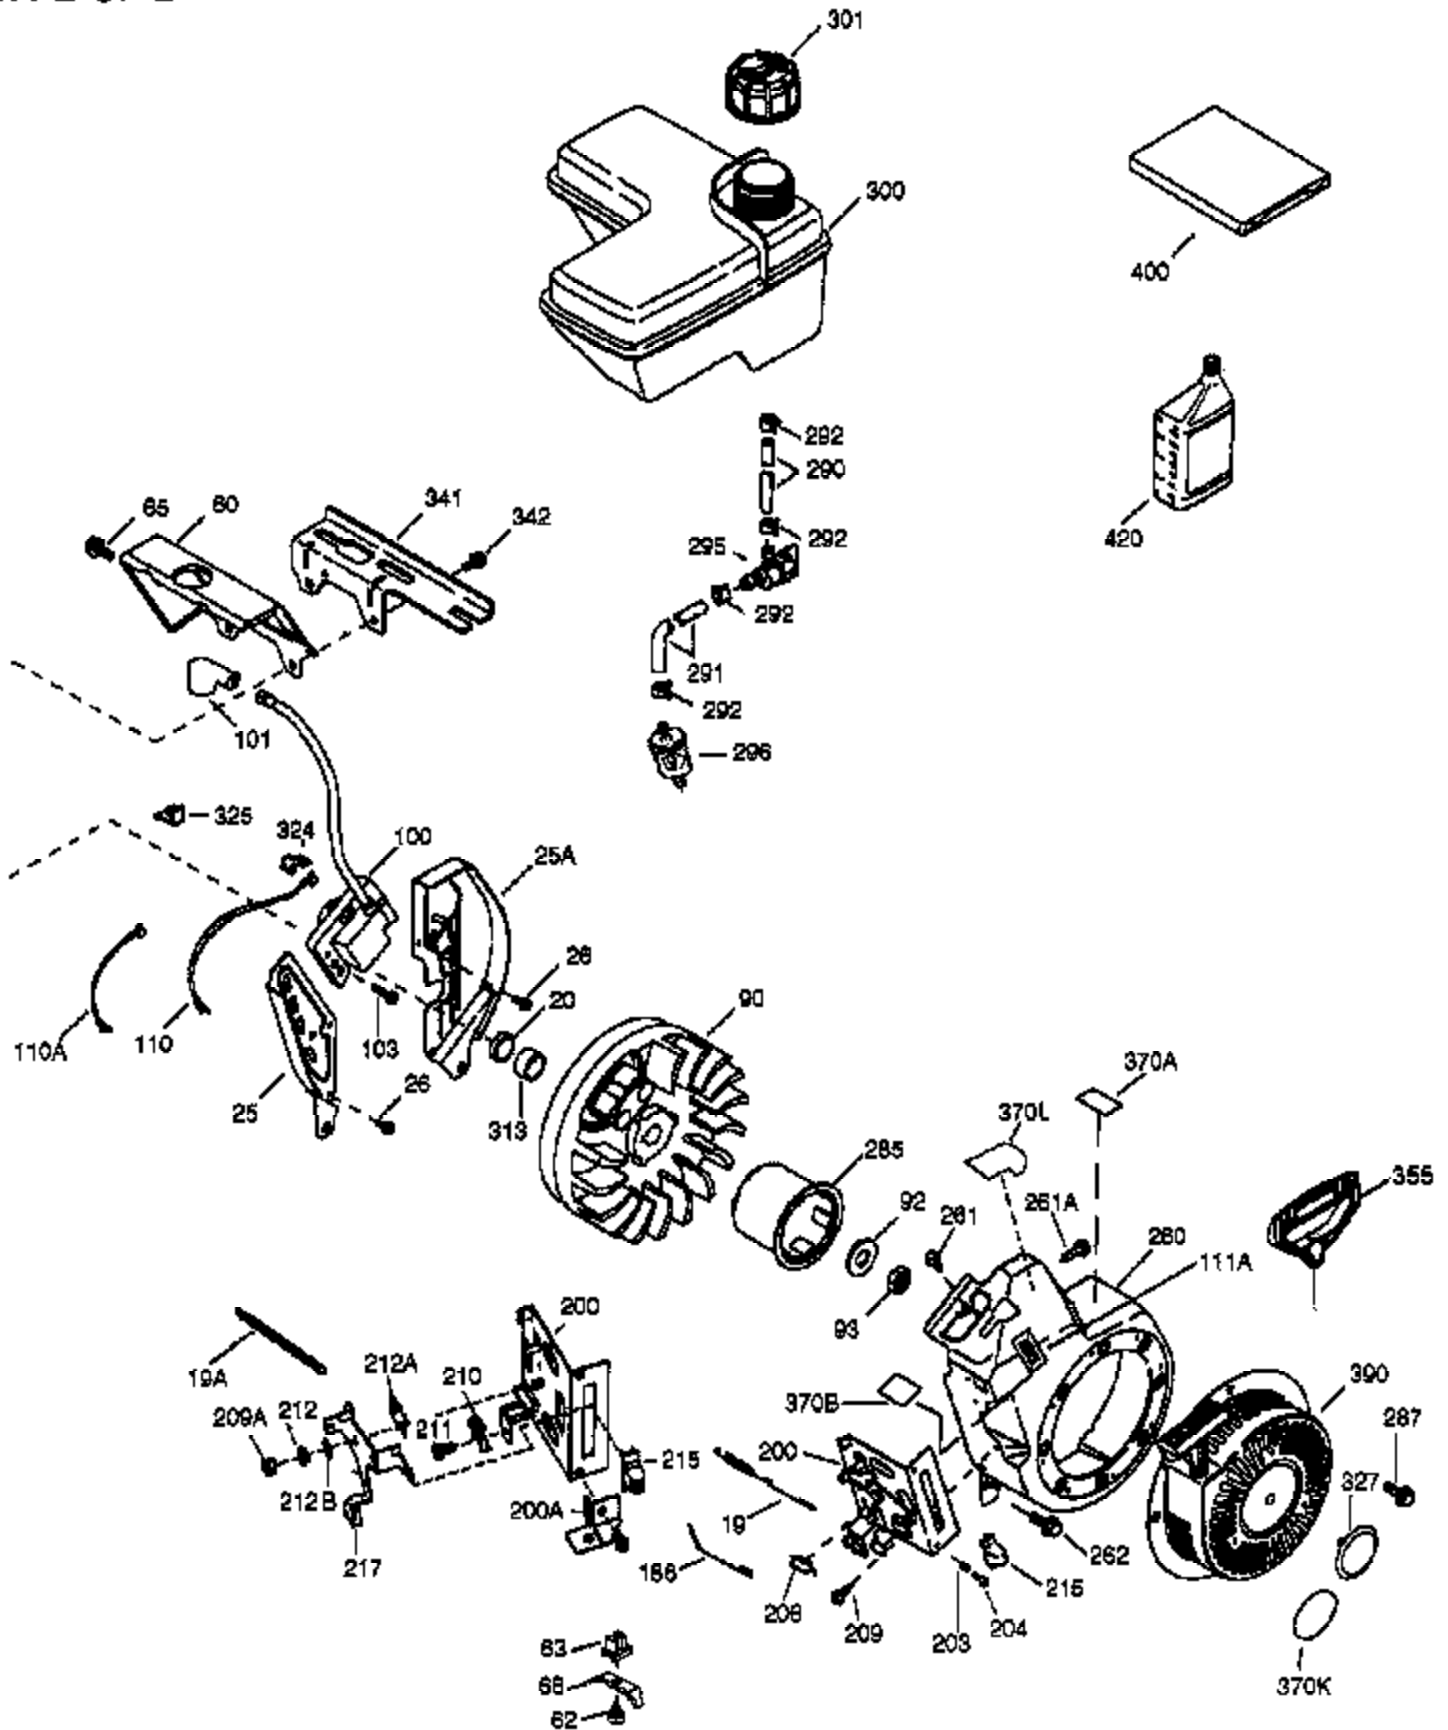

VIEW 2 OF 2

Ref #	Part Number	Qty	Description
19	36710	1	Extension Spring
20	32600	1	Oil Seal
25A	36622	1	Air Baffle (Right)
25	36621	1	Air Baffle (Left)
26	30200	2	Screw, 10-24 x 9/16"
60	36623	1	Blower Housing Extension
65	30200	1	Screw, 10-24 x 9/16"
90	611205	1	Flywheel
92	650815	1	Belleville Washer
93	650816	1	Flywheel Nut
100	34443A	1	Solid State Ignition
103	651007	2	Screw, Torx T-15, 10-24 x 15/16"
110	36054	1	Ground Wire
186	36711	1	Governor Link
200	36712	1	Control Bracket (Incl. 206 & 215)
206	610973	1	Terminal
209	650821	2	Screw, 10-32 x 1/2"
215	36638	1	Control Knob
260	36864	1	Blower Housing
261A	650821	1	Screw, 10-32 x 1/2"
261	651008	1	Screw, 1/4-20 x 31/64"
262	651008	2	Screw, 1/4-20 x 31/64"
285	35985A	1	Starter Cup
287	0	4	Rivet (Can be purchased locally)
290	30705	1	Fuel Line
292	26460	2	Fuel Line Clamp
300	36863	1	Fuel Tank (Incl. 292 & 301)
301	36246	1	Fuel Cap
313	34080	1	Spacer
325	29443	1	Wire Clip
341	36644	1	Fuel Tank Bracket
342	651010	2	Screw, 1/4-20 x 7/8"
370K	36695	1	Starter Decal
370A	36261	1	Lubrication Decal
370B	33107	1	Speed Control Decal
390	590736	1	Rewind Starter
400	36716	1	* Gasket Set (Incl. items marked PK in notes) Incl. (1) each of 26756, 27272A, 29673, 35626, 36581, 36624, 36715
420	730225	1	SAE 30 4-Cycle Engine Oil (Quart)