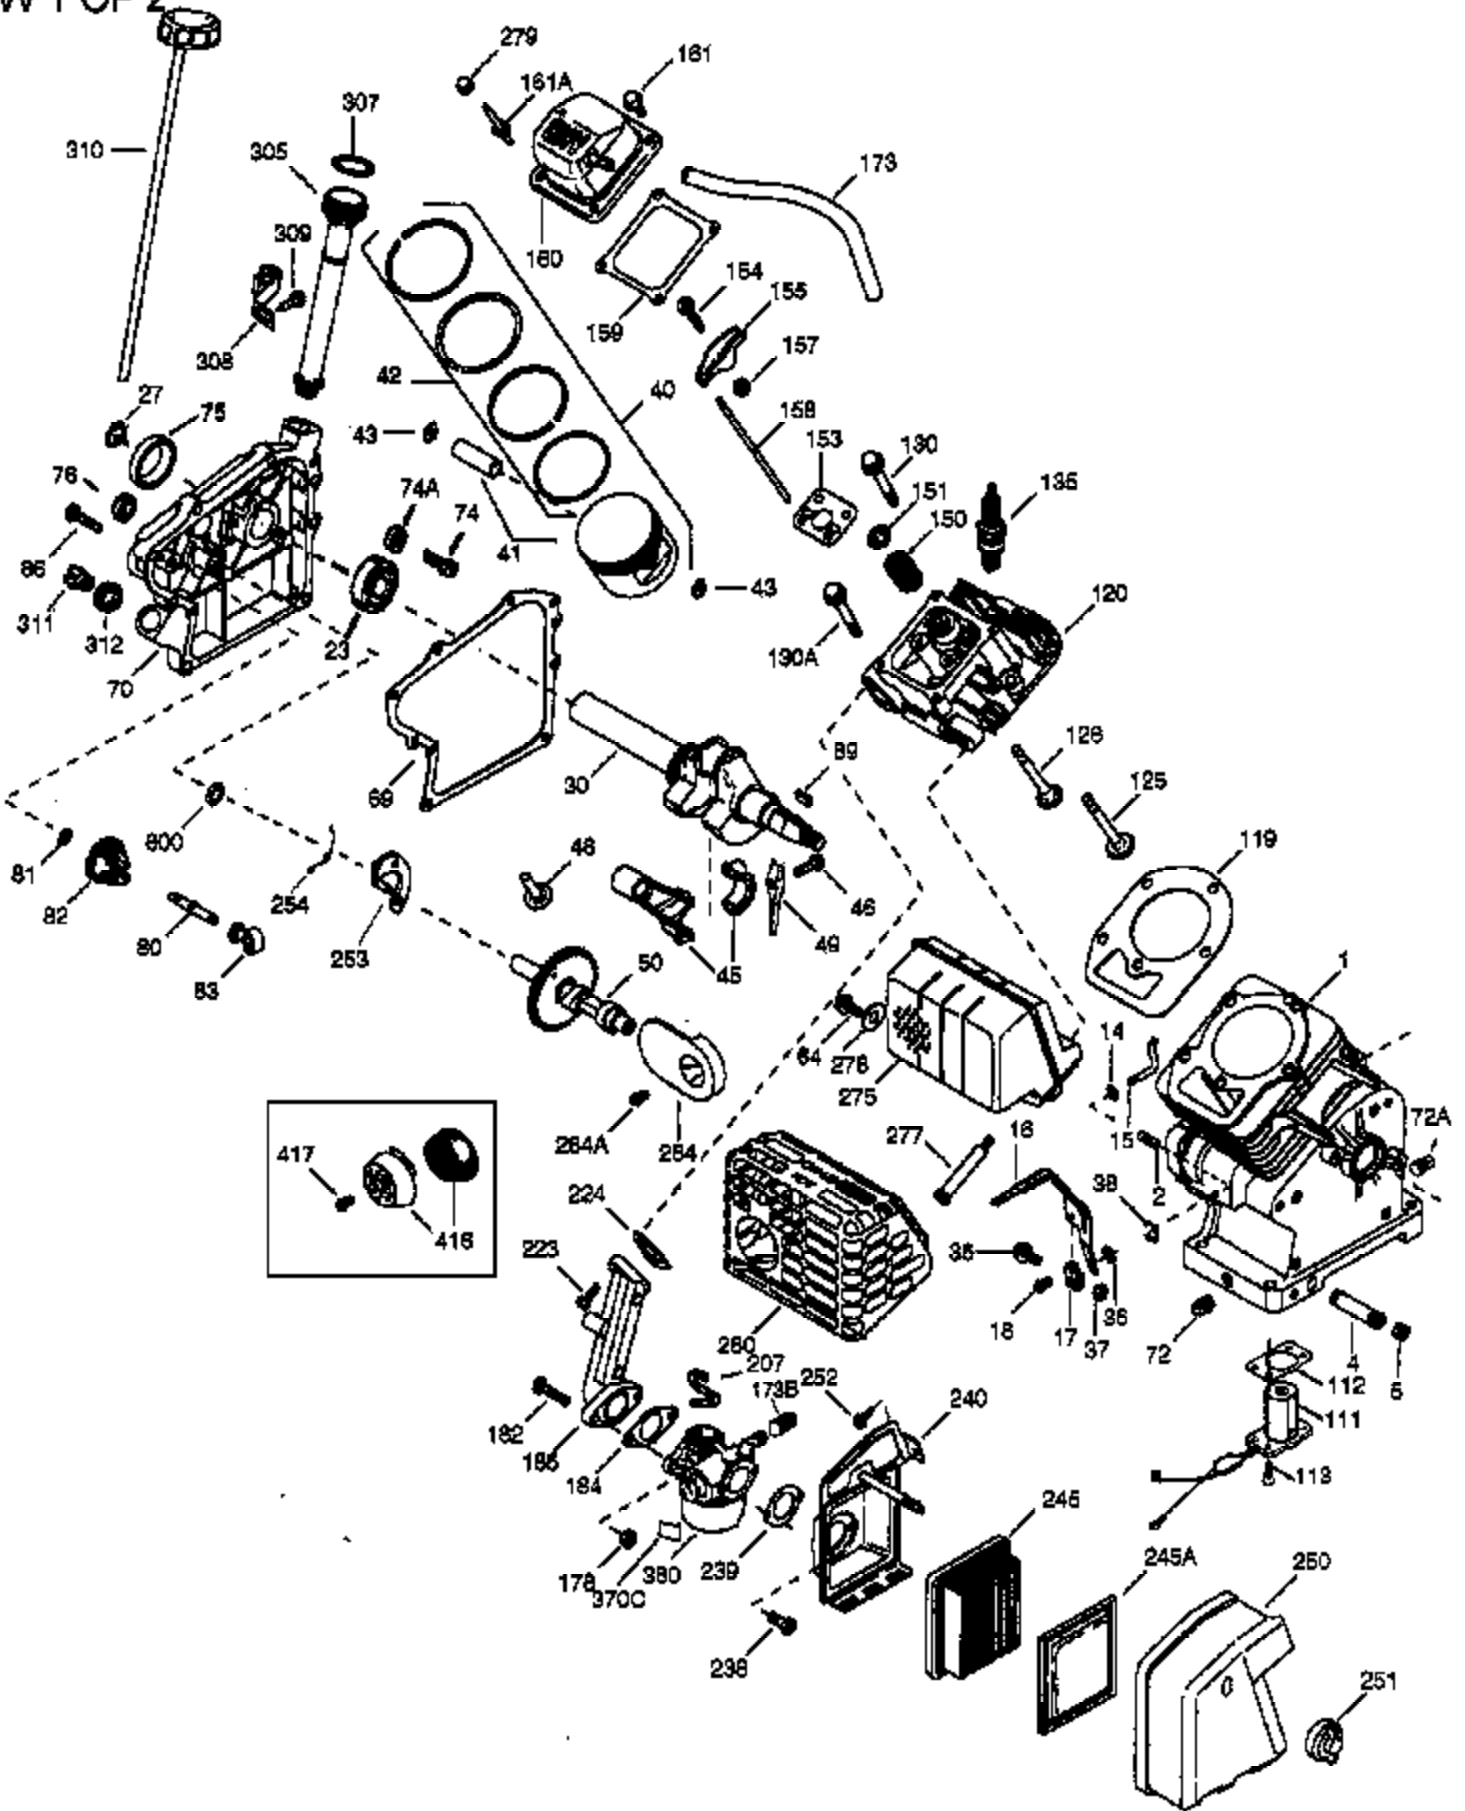

VIEW 1 OF 2

Ref #	Part Number	Qty	Description
	1 36714	1	Cylinder (Incl. 2, 20 & 72)
	2 26727	2	Dowel Pin
	14 28277	1	Washer
	15 30589	1	Governor Rod
	16 36618	1	Governor Lever
	17 36700	1	Governor Lever Clamp
	18 651028	1	Screw, Torx T-15, 8-32 x 3/8"
	30 34734A	1	Crankshaft
	35 29826	1	Screw, 10-32 x 3/4"
	36 29918	1	Lock Washer
	37 29216	1	Lock Nut, 10-32
	38 29642	1	Retaining Ring
	40 35544A	1	Piston, Pin & Ring Set (Std.)
	40 35545A	1	Piston, Pin & Ring Set (.010" OS)
	40 35546	1	Piston, Pin & Ring Set (.020" OS)
	41 35541	1	Piston & Pin Ass'y. (Std.) (Incl. 43)
	41 35542	1	Piston & Pin Ass'y. (.010" OS) (Incl. 43)
	41 35543	1	Piston & Pin Ass'y. (.020" OS) (Incl. 43)
	42 35547A	1	Ring Set (Std.)
	42 35548A	1	Ring Set (.010" OS)
	42 35549	1	Ring Set (.020" OS)
	43 20381	2	Piston Pin Retaining Ring
	45 32875A	1	Connecting Rod Ass'y. (Incl. 46 & 49)
	46 32610A	2	Connecting Rod Bolt
	48 35616	1	Valve Lifter
	49 36611	1	Oil Dipper
	50 36620	1	Camshaft (Incl. 253 & 254)
	64 650738	1	Screw, 1/4-20 x 5/8"
	69 36624	1	* Cylinder Cover Gasket
	70 36625	1	Cylinder Cover (Incl. 75 thru 83 & 31 1)
	72 27642	1	Oil Drain Plug
	75 27897	1	Oil Seal
	80 30574A	1	Governor Shaft
	81 30590A	1	Washer
	82 30591	1	Governor Gear Ass'y. (Incl. 81)
	83 36057	1	Governor Spool
	86 650488	8	Screw, 1/4-20 x 1-1/4"
	89 610961	1	Flywheel Key
	119 36715	1	* Cylinder Head Gasket
	120 36739	1	Cylinder Head
	125 36471	1	Exhaust Valve (Std.) (Incl. 151)
	125 36472	1	Exhaust Valve (1/32" OS) (Incl. 151)
	126 37711	1	Intake Valve (Std.) (Incl. 151)
	126 29315C	1	Intake Valve (1/32" OS) (Incl. 151)
	130A 650999	1	Screw, 5/16-18 x 2-41/64"
	130 650912	4	Screw, 5/16-18 x 1-1/2"
	135 34645	1	Spark Plug (N4C)
	150 31672	2	Valve Spring
	151 31673	2	Valve Spring Cap
	153 36649	1	Push Rod Guide
	154 650913	2	Rocker Arm Stud
	155 35624A	2	Rocker Arm
	157 650914	2	Nut, 1/4-28
	158 36629	2	Push Rod
	159 35626	1	* Rocker Arm Cover Gasket
	160 36630A	1	Rocker Arm Cover
	161 651008	4	Screw, 1/4-20 x 31/64"
	173 36675	1	Breather Tube