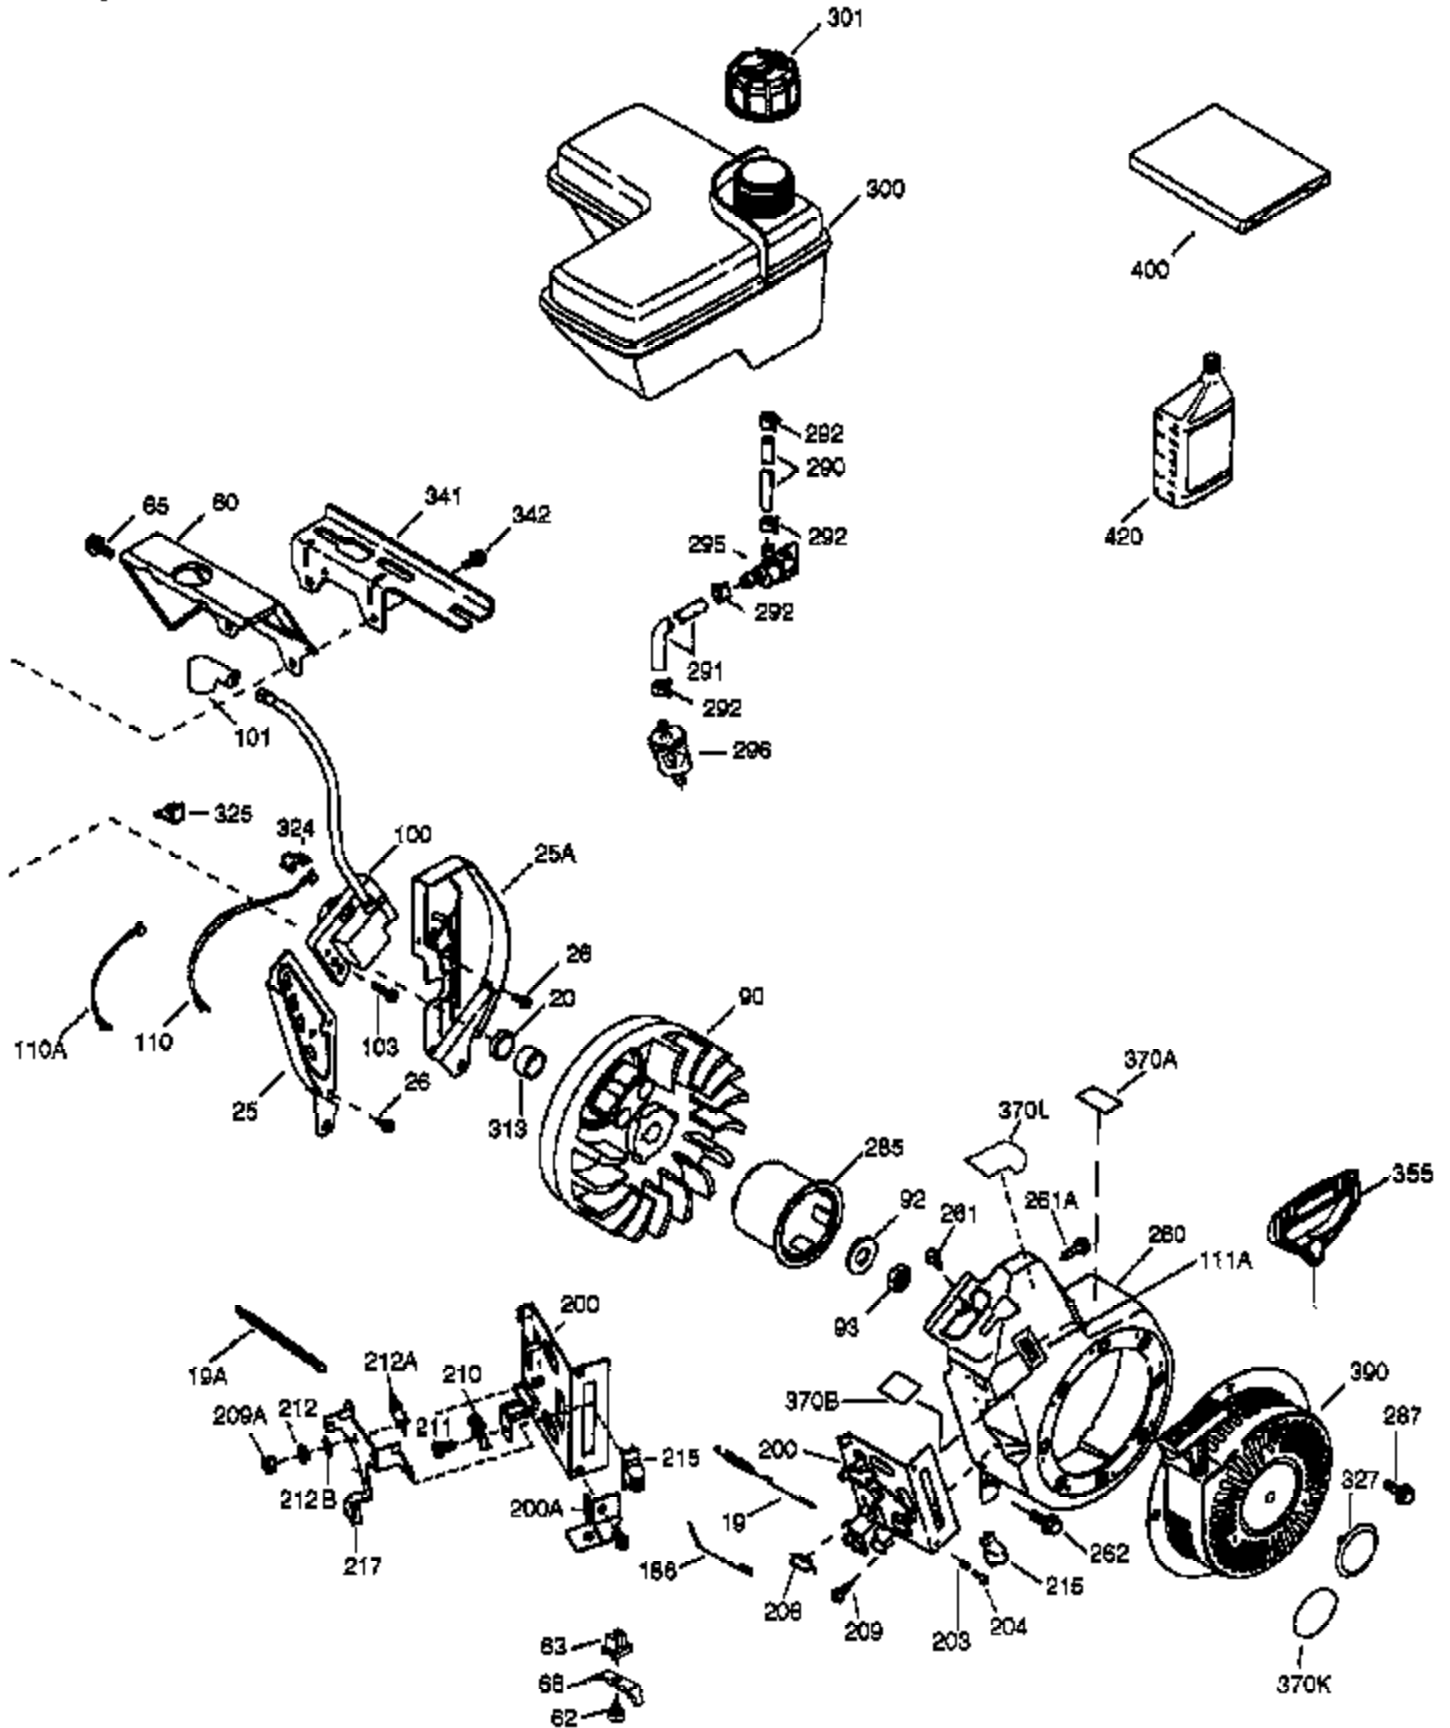

VIEW 2 OF 2

Ref #	Part Number	Qty	Description
19	36710	1	Extension Spring
20	32600	1	Oil Seal
25A	36622	1	Air Baffle (Right)
25	36621	1	Air Baffle (Left)
26	30200	2	Screw, 10-24 x 9/16"
60	36623	1	Blower Housing Extension
65	30200	1	Screw, 10-24 x 9/16"
90	611205	1	Flywheel
92	650815	1	Belleville Washer
93	650816	1	Flywheel Nut
100	34443A	1	Solid State Ignition
103	651007	2	Screw, Torx T-15, 10-24 x 15/16"
110	36054	1	Ground Wire
186	36711	1	Governor Link
200	36712	1	Control Bracket (Incl. 206 & 215)
206	610973	1	Terminal
209	650821	2	Screw, 10-32 x 1/2"
215	36638	1	Control Knob
260	36636	1	Blower Housing
261A	650821	1	Screw, 10-32 x 1/2"
261	651008	1	Screw, 1/4-20 x 31/64"
262	651008	2	Screw, 1/4-20 x 31/64"
285	35985A	1	Starter Cup
287	0	4	Rivet (Can be purchased locally)
290	30705	1	Fuel Line
292	26460	2	Fuel Line Clamp
300	36643	1	Fuel Tank (Incl. 301)
301	36246	1	Fuel Cap
313	34080	1	Spacer
325	29443	1	Wire Clip
341	36644	1	Fuel Tank Bracket
342	651010	2	Screw, 1/4-20 x 7/8"
370K	36695	1	Starter Decal
370A	36261	1	Lubrication Decal
370B	33107	1	Speed Control Decal
390	590736	1	Rewind Starter
400	36716	1	* Gasket Set (Incl. items marked PK i n notes) Incl. (1) each of 26756, 27272A, 29673, 35626, 36581, 36624, 36715
420	730225	1	SAE 30 4-Cycle Engine Oil (Quart)