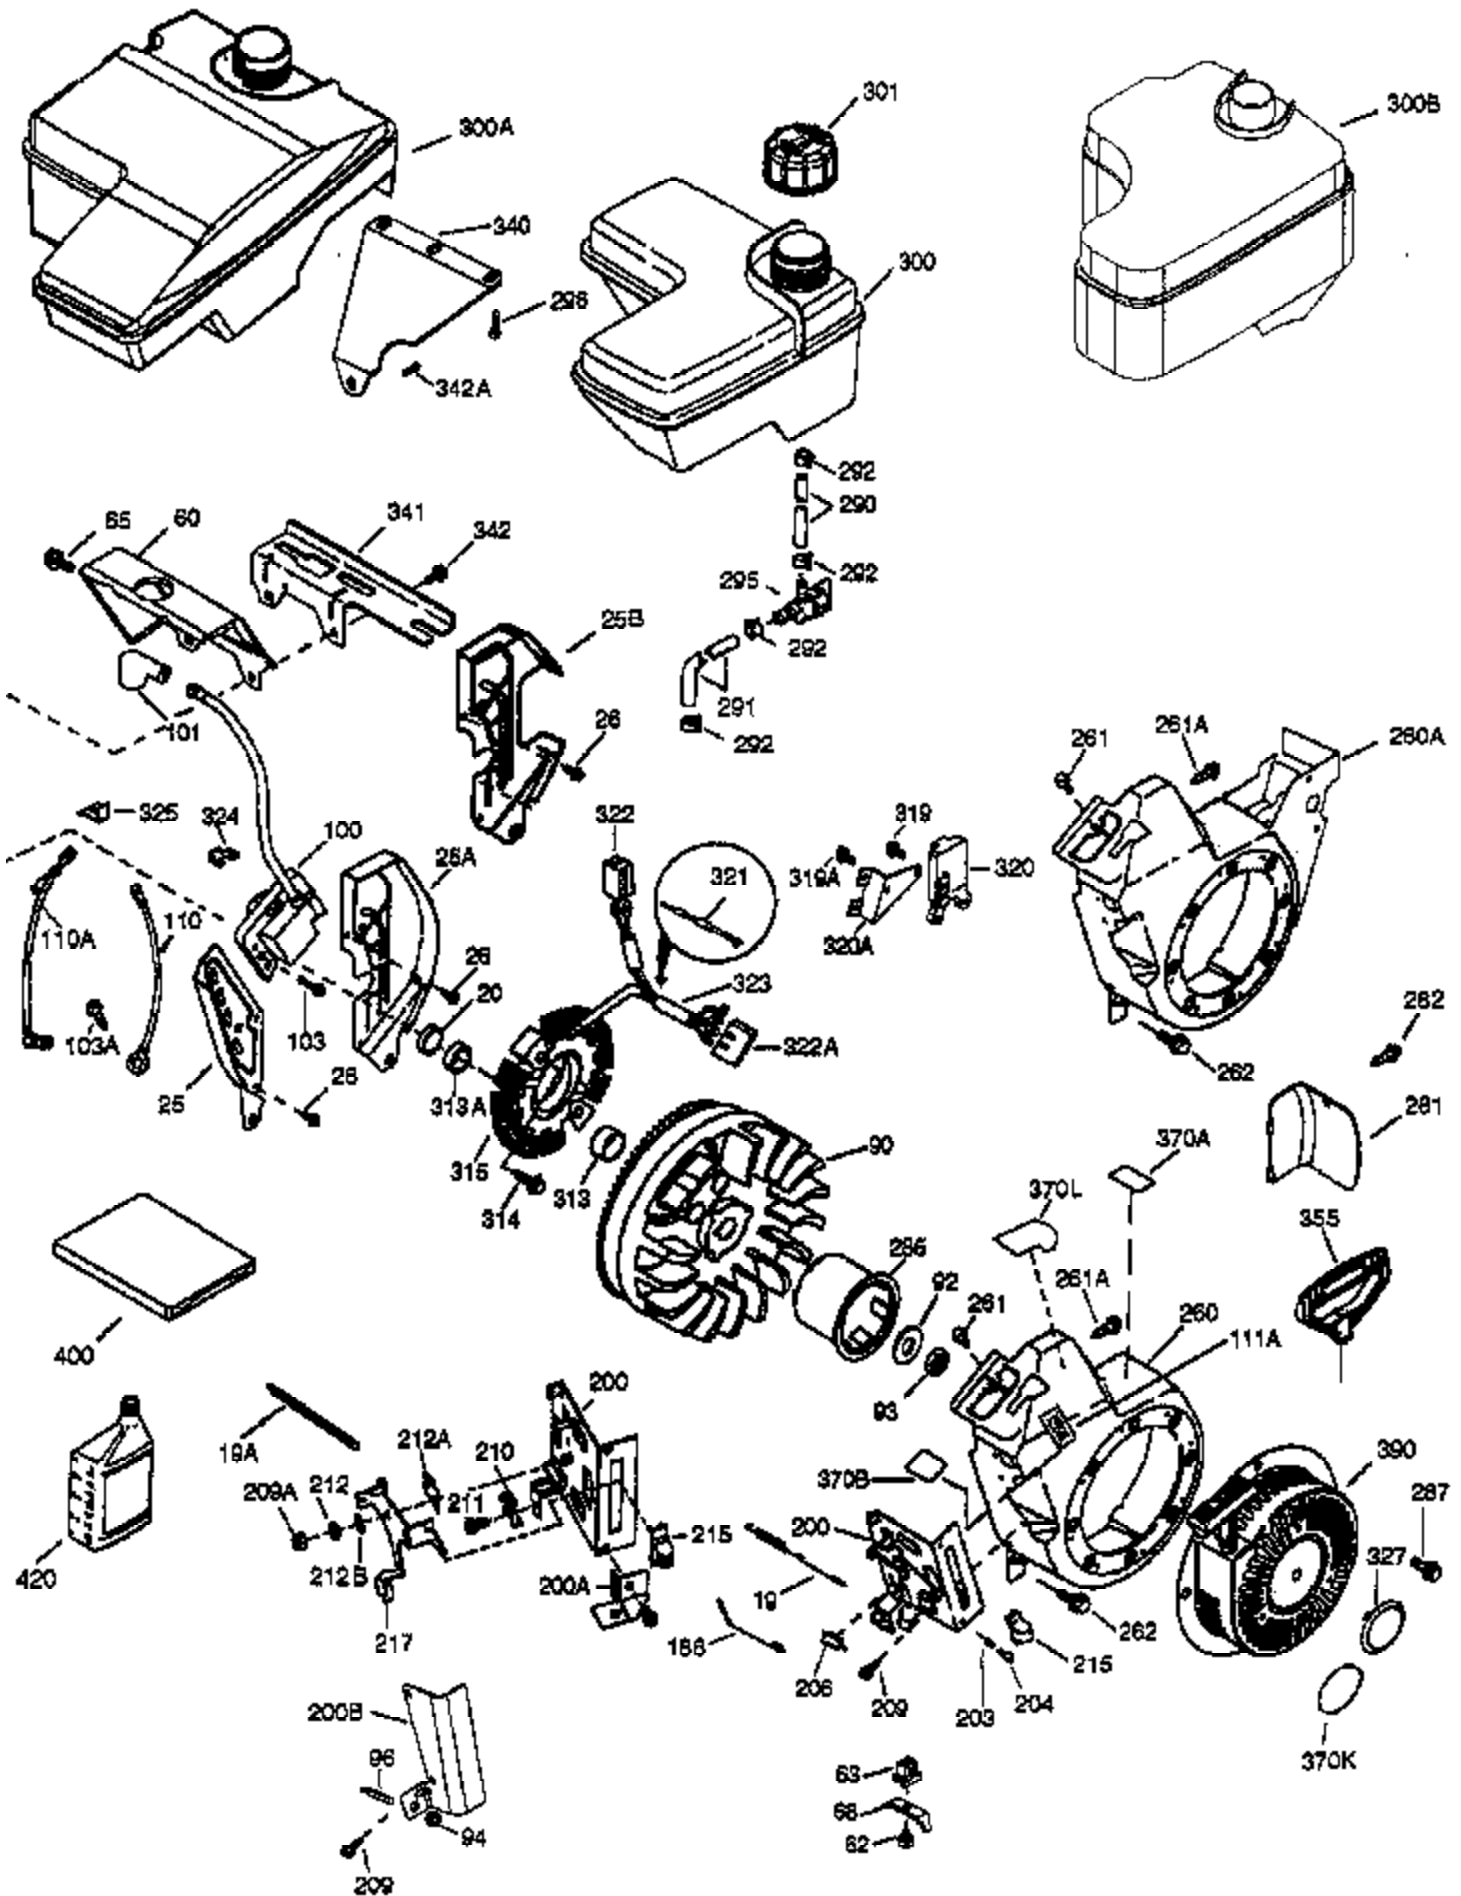

Engine Parts List #2

Ref #	Part Number	Qty	Description
19	37111	1	Extension Spring
20	32600	1	Oil Seal
25A	36622	1	Air Baffle (Right)
25	36621	1	Air Baffle (Left)
26	30200	2	Screw, 10-24 x 9/16"
60	36623A	1	Blower Housing Extension
62	650760	1	Screw, 8-32 x 3/8"
63	28545	1	Grommet
65	30200	1	Screw, 10-24 x 9/16"
68	33356	1	Ground Terminal
90	611205	1	Flywheel
92	650815	1	Belleville Washer
93	650816	1	Flywheel Nut
100	34443B	1	Solid State Ignition
101	610118	1	Spark Plug Cover
103	651007	2	Screw, Torx T-15, 10-24 x 15/16"
110	36679A	1	Ground Wire
186	36711	1	Governor Link
200A	36686	1	Boden Wire Bracket
200	36736	1	Control Bracket (Incl. 206 & 209A thr u 217)
206	610973	1	Terminal
209A	651016	1	Nut, 10-32
209	650821	1	Screw, 10-32 x 1/2"
210	27793	1	Conduit Clip
211	28942	1	Screw, 10-32 x 3/8"
212B	651017	1	Washer
212A	36685	1	Bearing Plate
212	30773A	1	Bushing
215	36638	1	Control Knob
217	36684	1	Control Lever
260	36864	1	Blower Housing
261	651008	1	Screw, 1/4-20 x 31/64"
261A	650821	2	Screw, 10-32 x 1/2"
262	651008	2	Screw, 1/4-20 x 31/64"
285	35985B	1	Starter Cup
287	651008	4	Screw, 1/4-20 x 31/64"
290	30705	1	Fuel Line
292	26460	2	Fuel Line Clamp
300	36863	1	Fuel Tank (Incl. 292 & 301)
301	36246	1	Fuel Cap
313	34080	1	Spacer
325	29443	1	Wire Clip
341	36644	1	Fuel Tank Bracket
342	651010	2	Screw, 1/4-20 x 7/8"
370A	36261	1	Lubrication Decal
370K	36695	1	Starter Decal
370B	35703	1	Speed Control Decal
390	590704	1	Rewind Starter (NOTE: This engine could have been built with 590746 starter.)
400	36716A	1	* Gasket Set (Incl. items marked PK in notes) Incl. (1) each of 26756, 27272A, 29673, 35626, 36581, 36624, 36715
420	730225	1	SAE 30 4-Cycle Engine Oil (Quart)