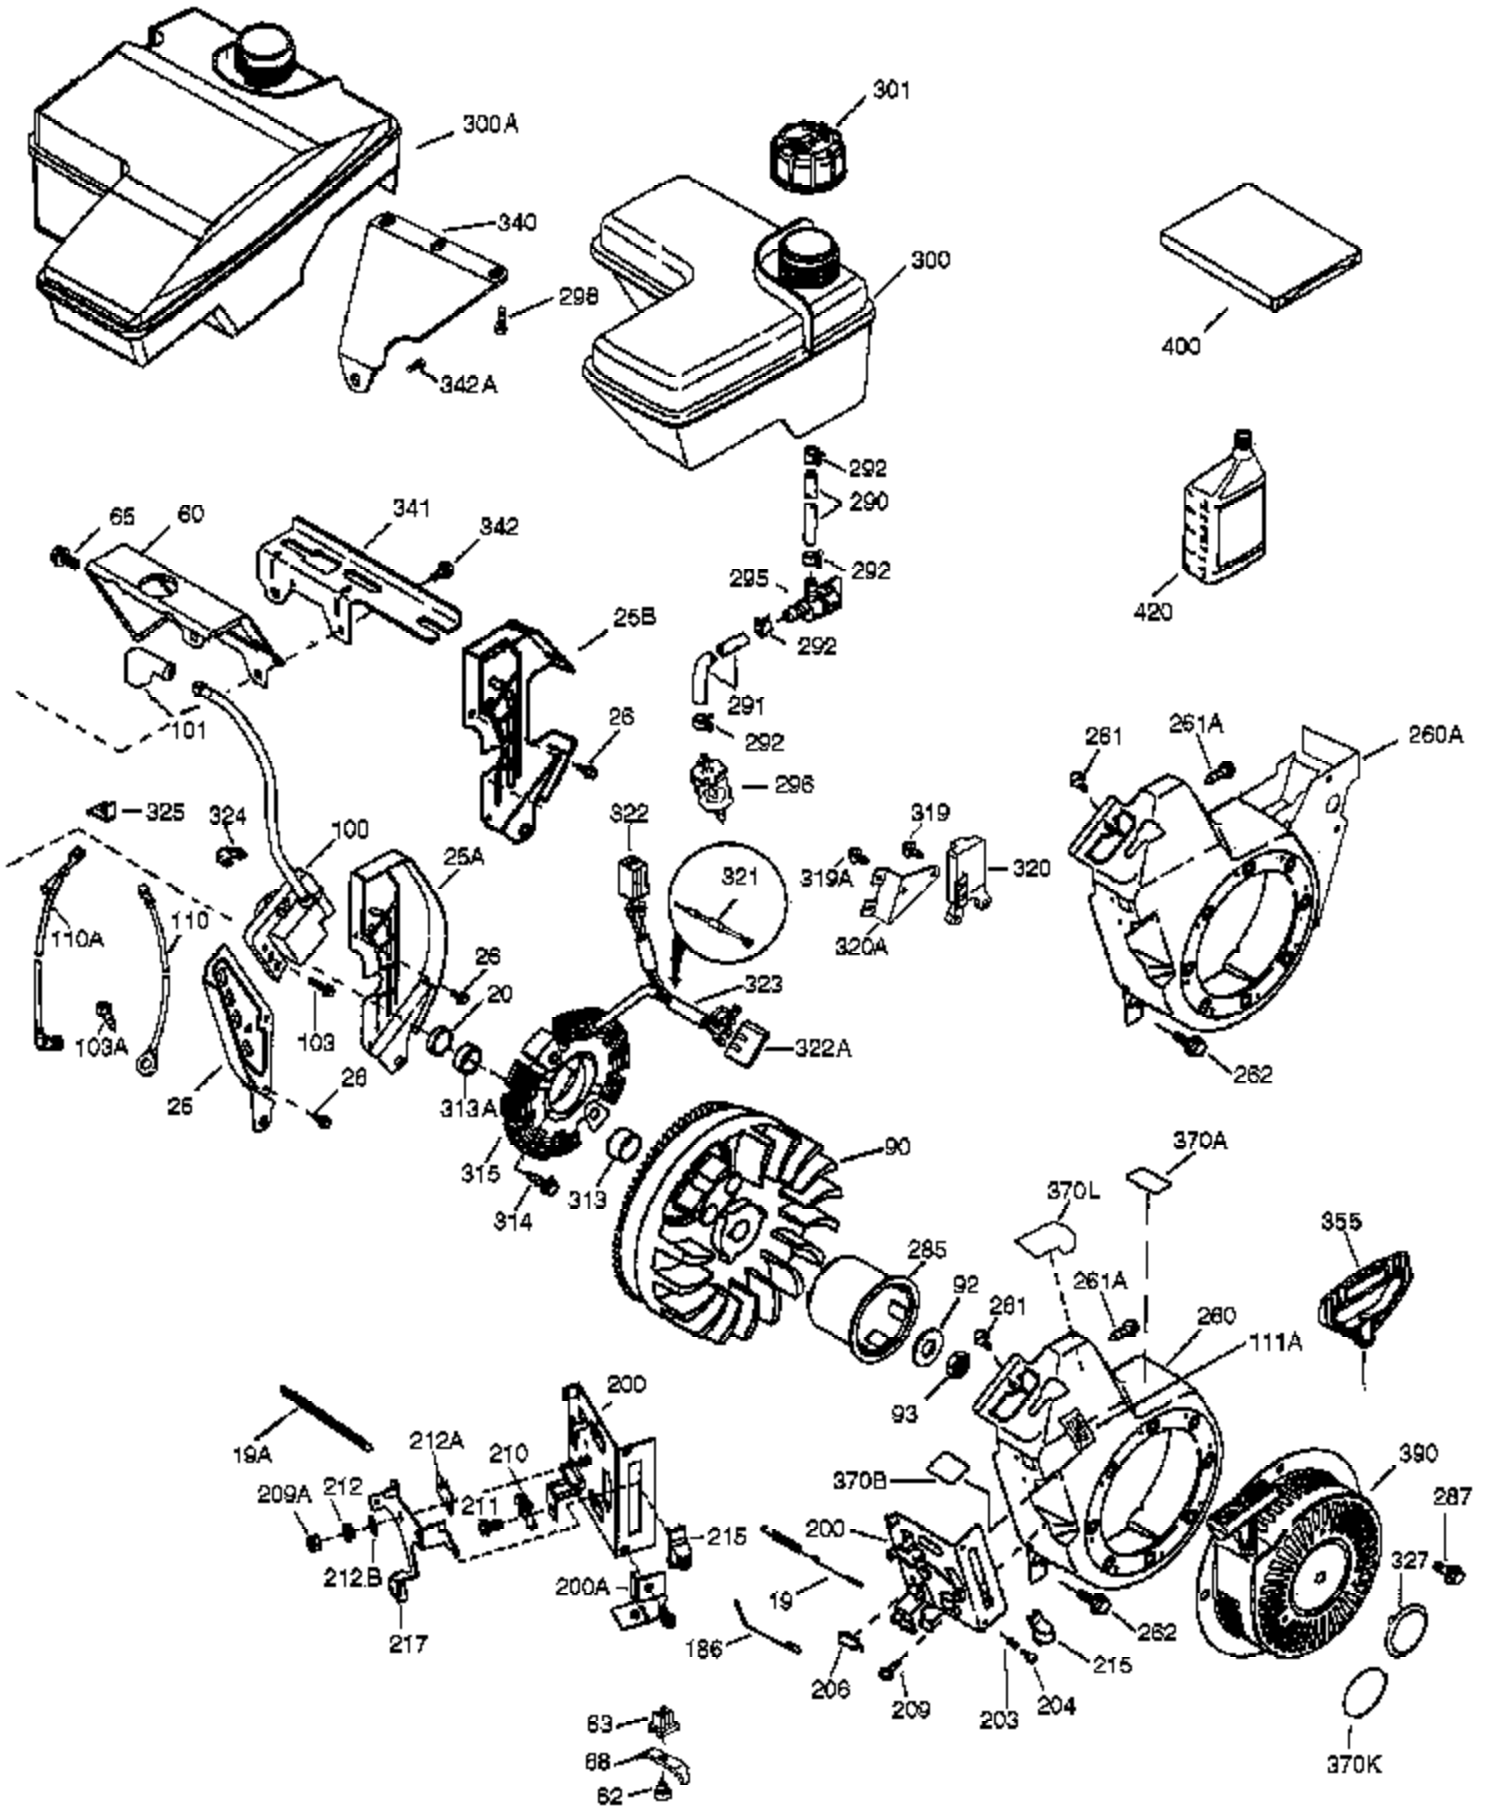

Ref #	Part Number	Qty	Description
19	36710	1	Extension Spring
20	32600	1	Oil Seal
25	36621	1	Air Baffle (Left)
25A	36622	1	Air Baffle (Right)
26	30200	2	Screw, 10-24 x 9/16"
60	36623	1	Blower Housing Extension
62	650760	1	Screw, 8-32 x 3/8"
63	28545	1	Grommet
65	30200	1	Screw, 10-24 x 9/16"
68	33356	1	Ground Terminal
83	36057	1	Governor Spool
90	611205	1	Flywheel
92	650815	1	Belleville Washer
93	650816	1	Flywheel Nut
100	34443A	1	Solid State Ignition
101	610118	1	Spark Plug Cover
103	651007	2	Screw, Torx T-15, 10-24 x 15/16"
110	36679A	1	Ground Wire
186	36711	1	Governor Link
200A	36686	1	Boden Wire Bracket
200	36736	1	Control Bracket (Incl. 206 & 209A thr u 217)
206	610973	1	Terminal
209A	651016	1	Nut, 10-32
209	650821	1	Screw, 10-32 x 1/2"
210	27793	1	Conduit Clip
211	28942	1	Screw, 10-32 x 3/8"
212A	36685	1	Bearing Plate
212B	651017	1	Washer
212	30773A	1	Bushing
215	36638	1	Control Knob
217	36684	1	Control Lever
260	36864	1	Blower Housing
261A	650821	2	Screw, 10-32 x 1/2"
261	651008	1	Screw, 1/4-20 x 31/64"
262	651008	2	Screw, 1/4-20 x 31/64"
285	35985B	1	Starter Cup
287	651008	4	Screw, 1/4-20 x 31/64"
290	30705	1	Fuel Line
292	26460	2	Fuel Line Clamp
300	36863	1	Fuel Tank (Incl. 292 & 301)
301	36246	1	Fuel Cap
313	34080	1	Spacer
325	29443	1	Wire Clip
341	36644	1	Fuel Tank Bracket
342	651010	2	Screw, 1/4-20 x 7/8"
370K	36695	1	Starter Decal
370B	33107	1	Speed Control Decal
370A	36261	1	Lubrication Decal
390	590704	1	Rewind Starter (NOTE: This engine could have been built with 590746 starter.)
400	36716A	1	* Gasket Set (Incl. items marked PK in notes) Incl. (1) each of 26756, 27272A, 29673, 35626, 36581, 36624, 36715
420	730225	1	SAE 30 4-Cycle Engine Oil (Quart)