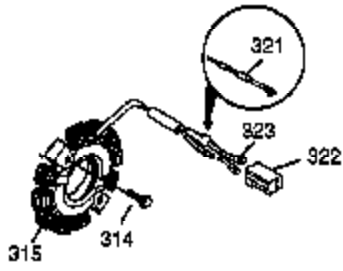

Ref #	Part Number	Qty	Description
3	650820	2	Screw, 1/4-20 x 1/2"
156	37843	2	Rocker Arm Bearing
298	650665	2	Screw, 1/4-15 x 3/4"
301	37844	1	Fuel Cap
302	37098	1	Fuel Tank Extension
302A	650821	3	Screw, 10-32 x 1/2"
314	650873	2	Screw, 1/4-20 x 3/4"
315	611271	1	Alternator Coil (3/5 Split)(Incl. 321 - 323)
321	611161	1	Diode
322	611229	1	Connector Body
323	611230	2	Terminal
341	37093	1	Fuel Tank Bracket
342	792028	2	Screw, 5/16-18 x 7/8"
345A	650821	1	Screw, 10-32 x 1/2"
361	650990	2	Screw, T-30, 1/4-20 x 15/32"
369	651032	2	Screw, 12-16 x 5/8"
396	37102	1	Electric Starter Motor (220 Volt)