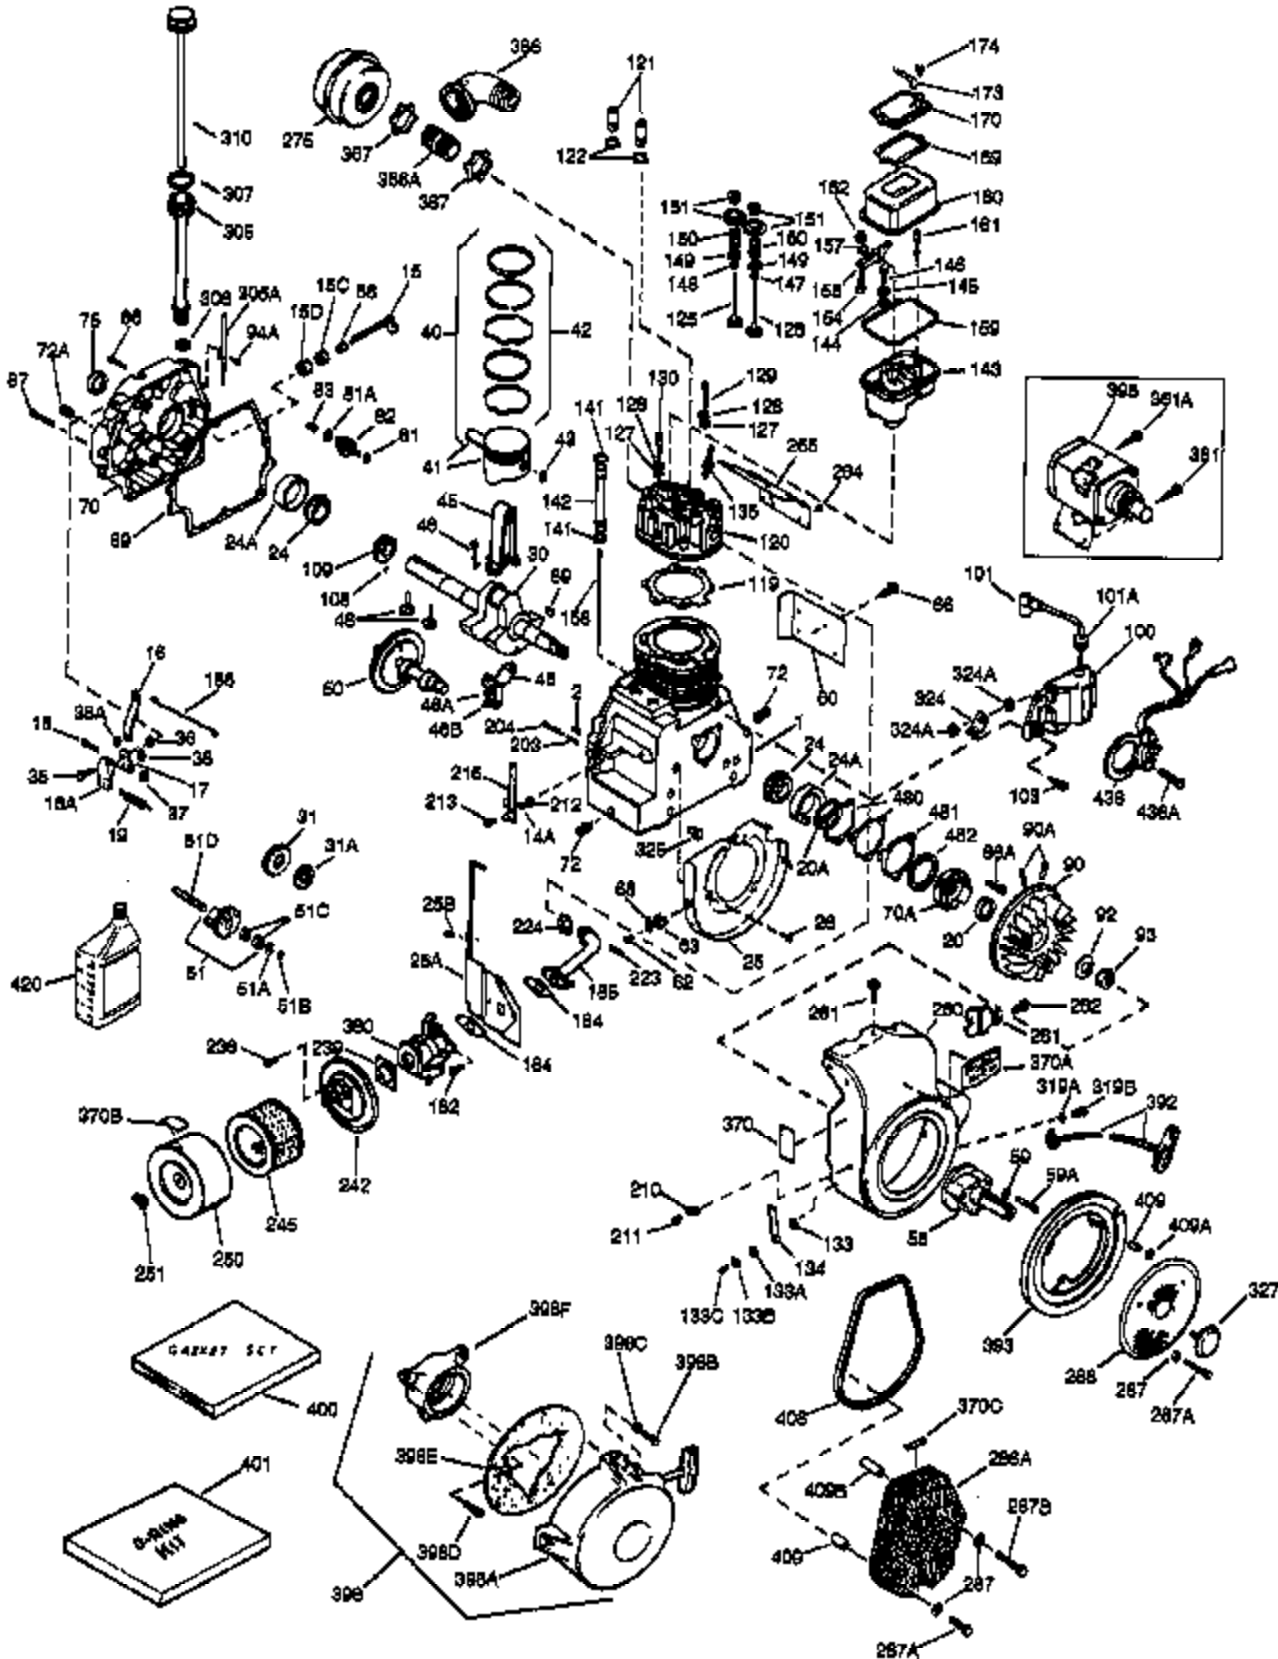

(Page 1 of 2)

IMAGE FILE: ENOH140.2

Ref #	Part Number	Qty	Description
1	33823A	1	Cylinder (Incl. 2, 72 & 75)
2	27652	2	Dowel Pin
14A	28558	1	Washer
15	32425	1	Governor Rod
16	31963	1	Governor Lever
16A	31965	1	Governor Spring Plate
17	31964	1	Governor Lever Clamp
18	650544	1	Screw, Torx T-25, 10-24 x 7/8"
19	31967	1	Extension Spring
20A	32599	1	* "O" Ring
20	31950	1	* Oil Seal
24A	31928	2	Bearing Cup
24	31932	2	Tapered Roller Bearing
25A	33477A	1	Air Baffle
25B	650738	1	Screw, 1/4-20 x 5/8"
25	32579	1	Blower Housing Baffle
26	650561	3	Screw, 1/4-20 x 5/8"
30	33411B	1	Crankshaft
35	30312	1	Screw, 10-32 x 1/2"
37	7975	1	Lock Nut, 10-24
38A	650518	1	Washer
38	29193	1	Retaining Ring
40	34508	1	Piston, Pin & Ring Set (Std.)
40	34509	1	Piston, Pin & Ring Set (.010" OS)
40	34510	1	Piston, Pin & Ring Set (.020" OS)
41	32001C	1	Piston & Pin Ass'y. (Std.) (Incl. 43)
41	32002B	1	Piston & Pin Ass'y. (.010" OS) (Incl. 43)
41	32003B	1	Piston & Pin Ass'y. (.020" OS) (Incl. 43)
42	32004	1	Ring Set (Std.)
42	32005	1	Ring Set (.010" OS)
42	32006	1	Ring Set (.020" OS)
43	31919	2	Piston Pin Retaining Ring
45	33093A	1	Connecting Rod Ass'y. (Incl.46 - 46B)
45	34383	1	Connecting Rod Ass'y.(.010" US)(Incl. 46-46B)
45	34384	1	Connecting Rod Ass'y.(.020" US)(Incl. 46-46B)
46A	26073	2	Washer
46B	28264	2	Nut
46	32077	2	Connecting Rod Bolt
48	33472	2	Valve Lifter
50	34752	1	Camshaft (MCR)
60	33479	1	Blower Housing Extension
62	650760	1	Screw, 8-32 x 3/8"
63	28545	1	Grommet
66	30063	2	Screw, Torx T-30, 1/4-20 x 1/2"
68	33356	1	Ground Terminal
69	31956B	1	* Cylinder Cover Gasket
70A	32577	1	Cylinder Cover (See Ref. #'s 480-482)
70	32685	1	Cylinder Cover (Incl. 15,20,38,72,88)
72	31927	2	Oil Drain Plug
75	31950	1	Oil Seal
81	30590A	1	Washer
81A	650745	1	Washer
82	34751	1	Governor Gear Ass'y.
83	35322	1	Governor Spool
86A	792028	3	Screw, 5/16-18 x 7/8"
86	650588	1	Screw, 1/4-20 x 2"
87	650451	8	Screw, 1/4-20 x 1"
88	32426	1	Spacer