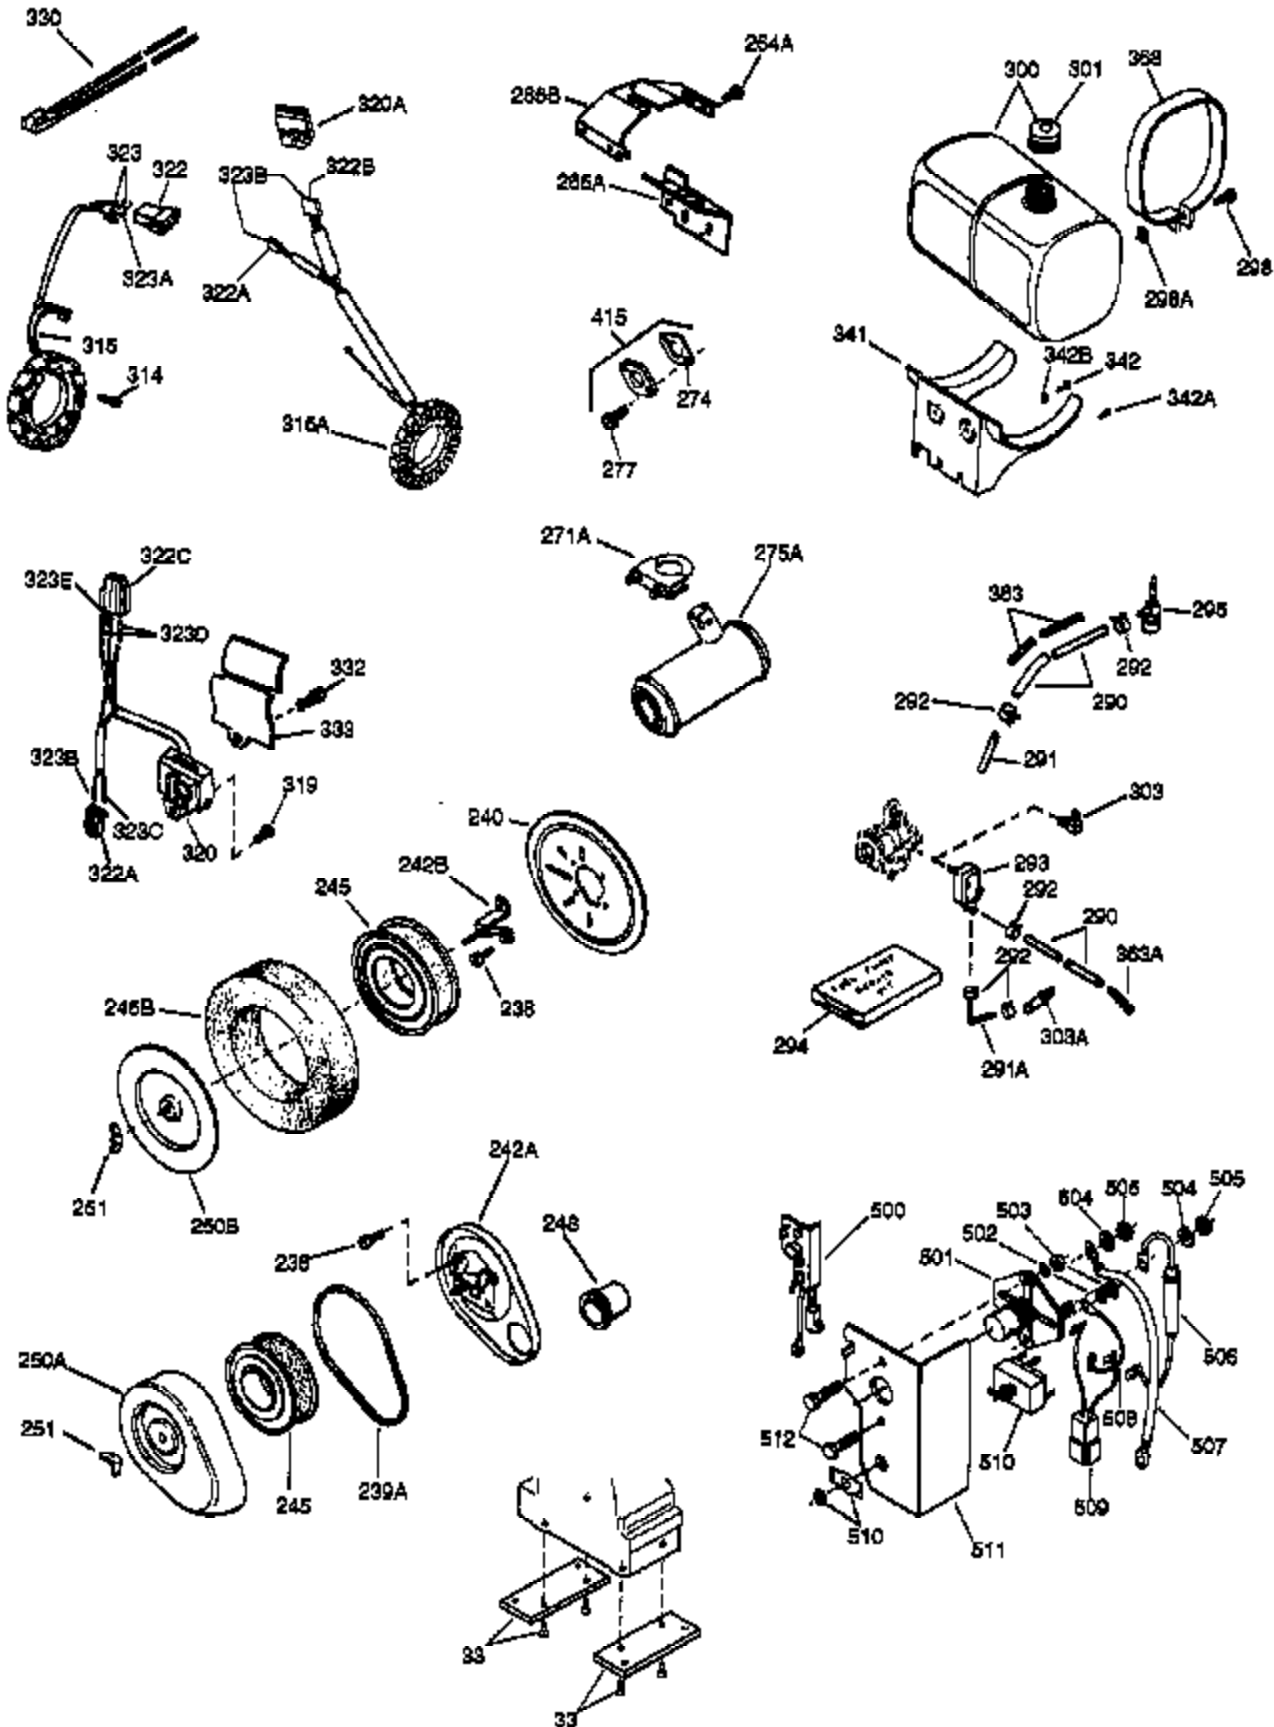

(Page 2 of 2)

IMAGE FILE: ENOH140.2

Engine Parts List #2

Ref #	Part Number	Qty	Description
131	650752	1	Screw, 1/4-20 x 7/16"
238	650399	4	Screw, 10-32 x 5/8"
245	32008	1	Air Cleaner Filter
251	650513	1	Wing Nut, 1/4-20
261A	650751	1	Screw, 1/4-20 x 7/16"
269	33515A	1	* Exhaust Gasket
271A	35732	1	Muffler Clamp
290	29774	2	Fuel Line (1.12")
291	30962	1	Fuel Line (21.00")
292	26460	4	Fuel Line Clamp
293	35807	1	Pulse Pump (Incl. 294)
294	33010	1	Pulse Pump Repair Kit
295	29683	1	Fuel Shut-Off Valve
298	650488	1	Screw, 1/4-20 x 1-1/4"
298A	650456	1	Lock Nut, 1/4-20
300	33979	1	Fuel Tank (Incl. 301)
301	33032	1	Fuel Cap
303	29634	2	Fuel Fitting
319	650595	1	Screw, 5/16-24 x 3/8"
341	33978	1	Fuel Tank Bracket
342	650786	2	Screw, 1/4-20 x 5/8"
342A	650785	2	Screw, 5/16-18 x 5/8"
342B	650787	2	Belleville Washer
368	33980	1	Fuel Tank Strap