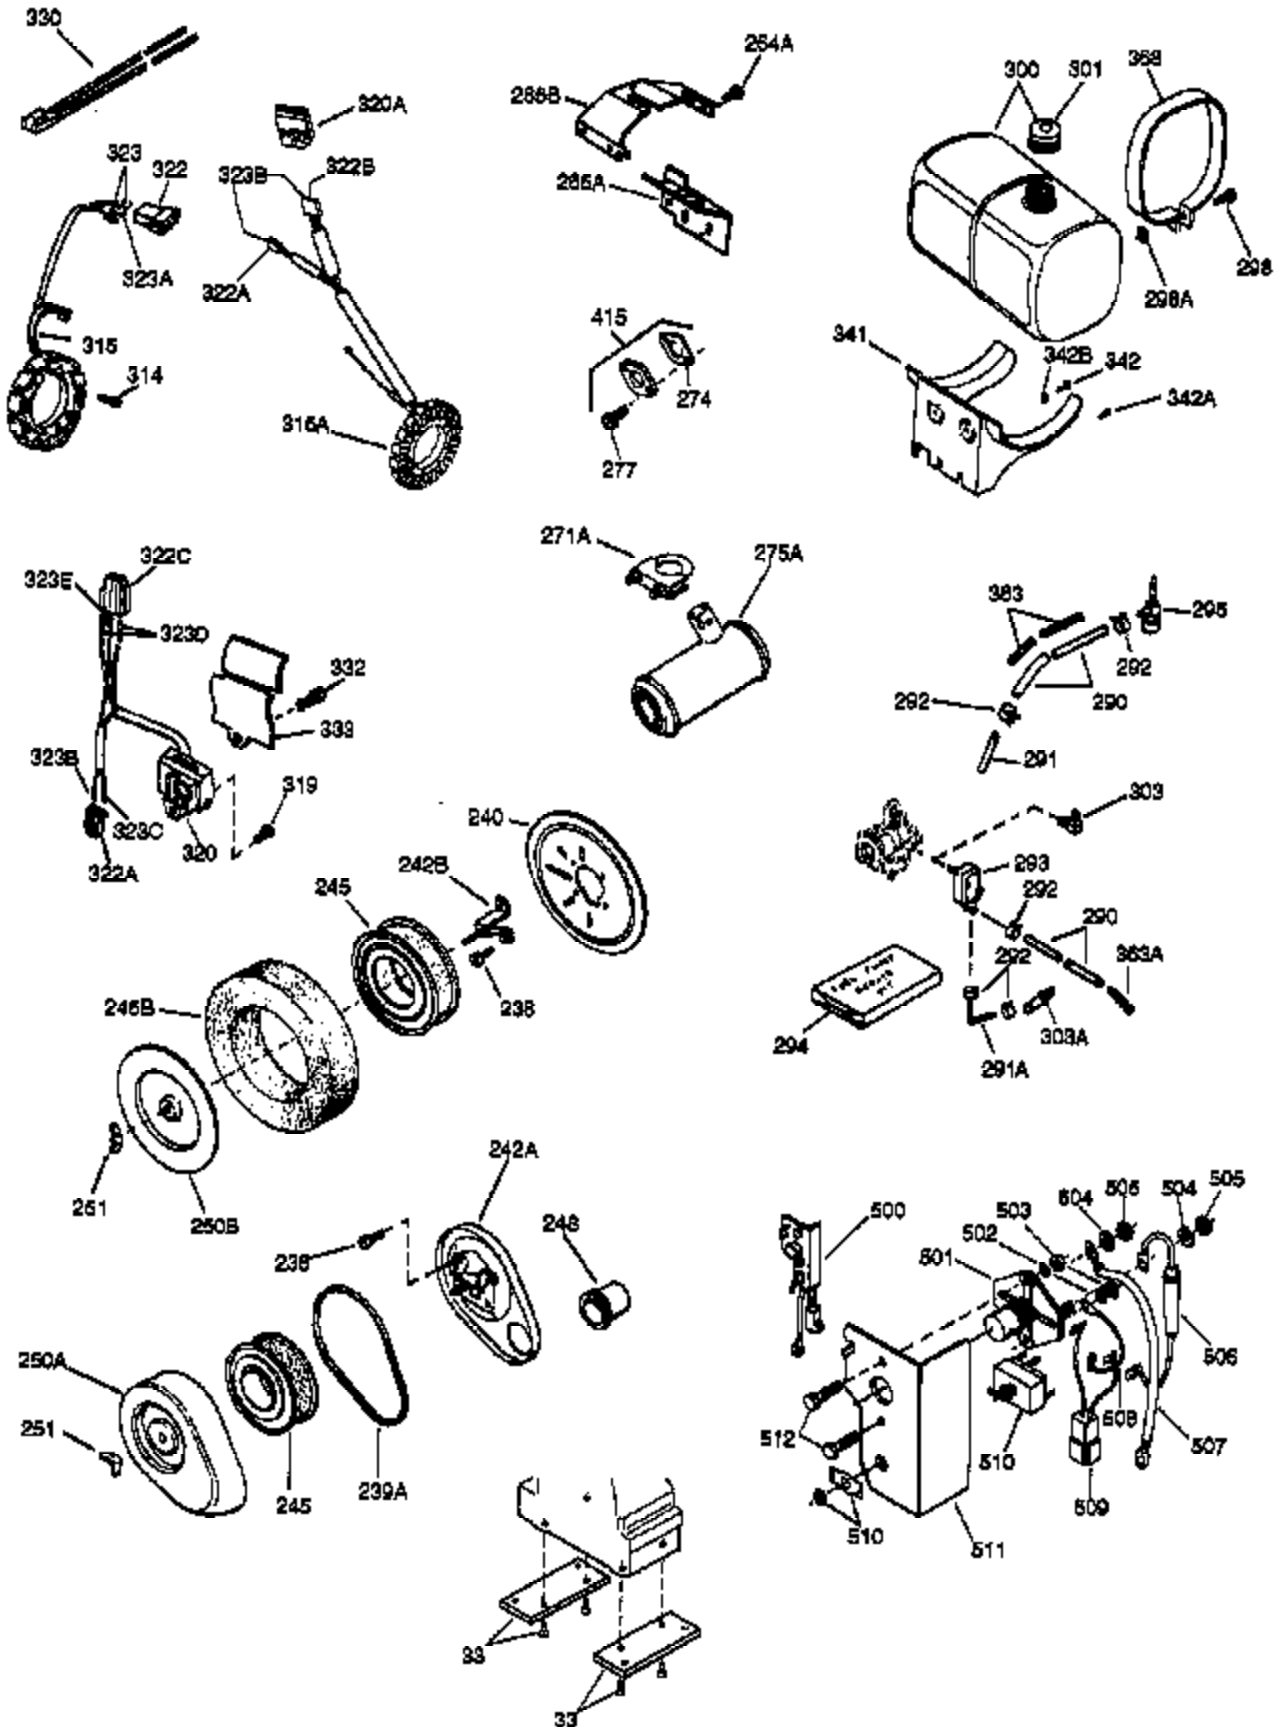

Ref #	Part Number	Qty	Description
481	31972	1	* Shim Gasket (.005/.007) (See Repair Manual)
482	32031	1	* Steel Spacer (.010) (See Repair Manual)

(Page 2 of 2)

IMAGE FILE: ENOH140.2