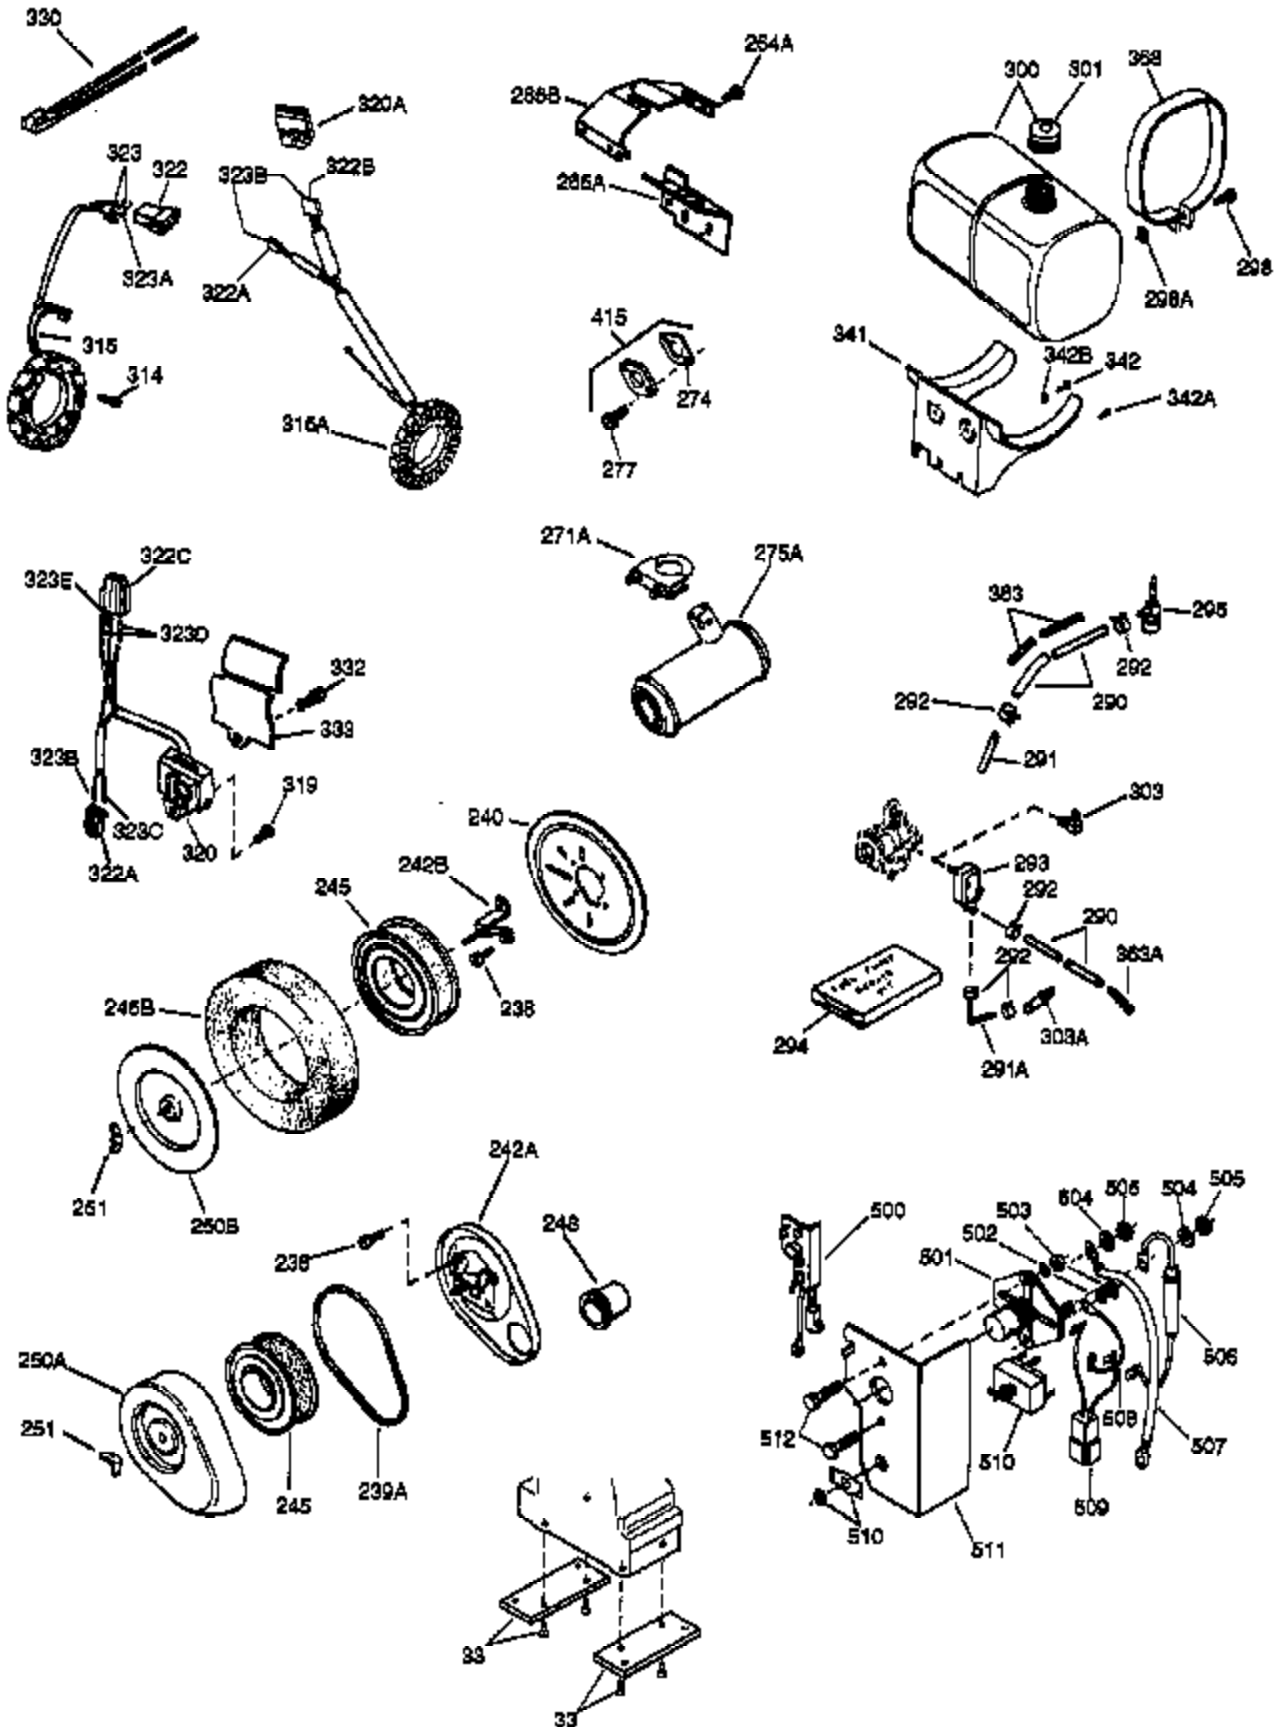

(Page 2 of 2)

IMAGE FILE: ENOH140.2

Ref #	Part Number	Qty	Description
238	650399	4	Screw, 10-32 x 5/8"
245	32008	1	Air Cleaner Filter
251	650513	1	Wing Nut, 1/4-20
261A	650751	1	Screw, 1/4-20 x 7/16"
269	33515A	1	* Exhaust Gasket
290	30962	1	Fuel Line
291	29774	1	Fuel Line (2.88)
292	26460	4	Fuel Line Clamp
293	33715	1	Impulse Fuel Pump (Incl. 294)
294	33010	1	Impulse Fuel Pump Repair Kit
295	29683	1	Fuel Shut-Off Valve
298	650488	1	Screw, 1/4-20 x 1-1/4"
298A	650456	1	Lock Nut, 1/4-20
300	33979	1	Fuel Tank (Incl. 301)
301	33032	1	Fuel Cap
303	29634	1	Fuel Line Fitting
341	33978	1	Fuel Tank Bracket
342A	650785	2	Screw, 5/16-18 x 5/8"
342B	650787	2	Belleville Washer
342	650786	2	Screw, 1/4-20 x 5/8"
355	590452	1	Starter Handle
363A	34148	1	Fuel Line Spring
368	33980	2	Fuel Tank Strap