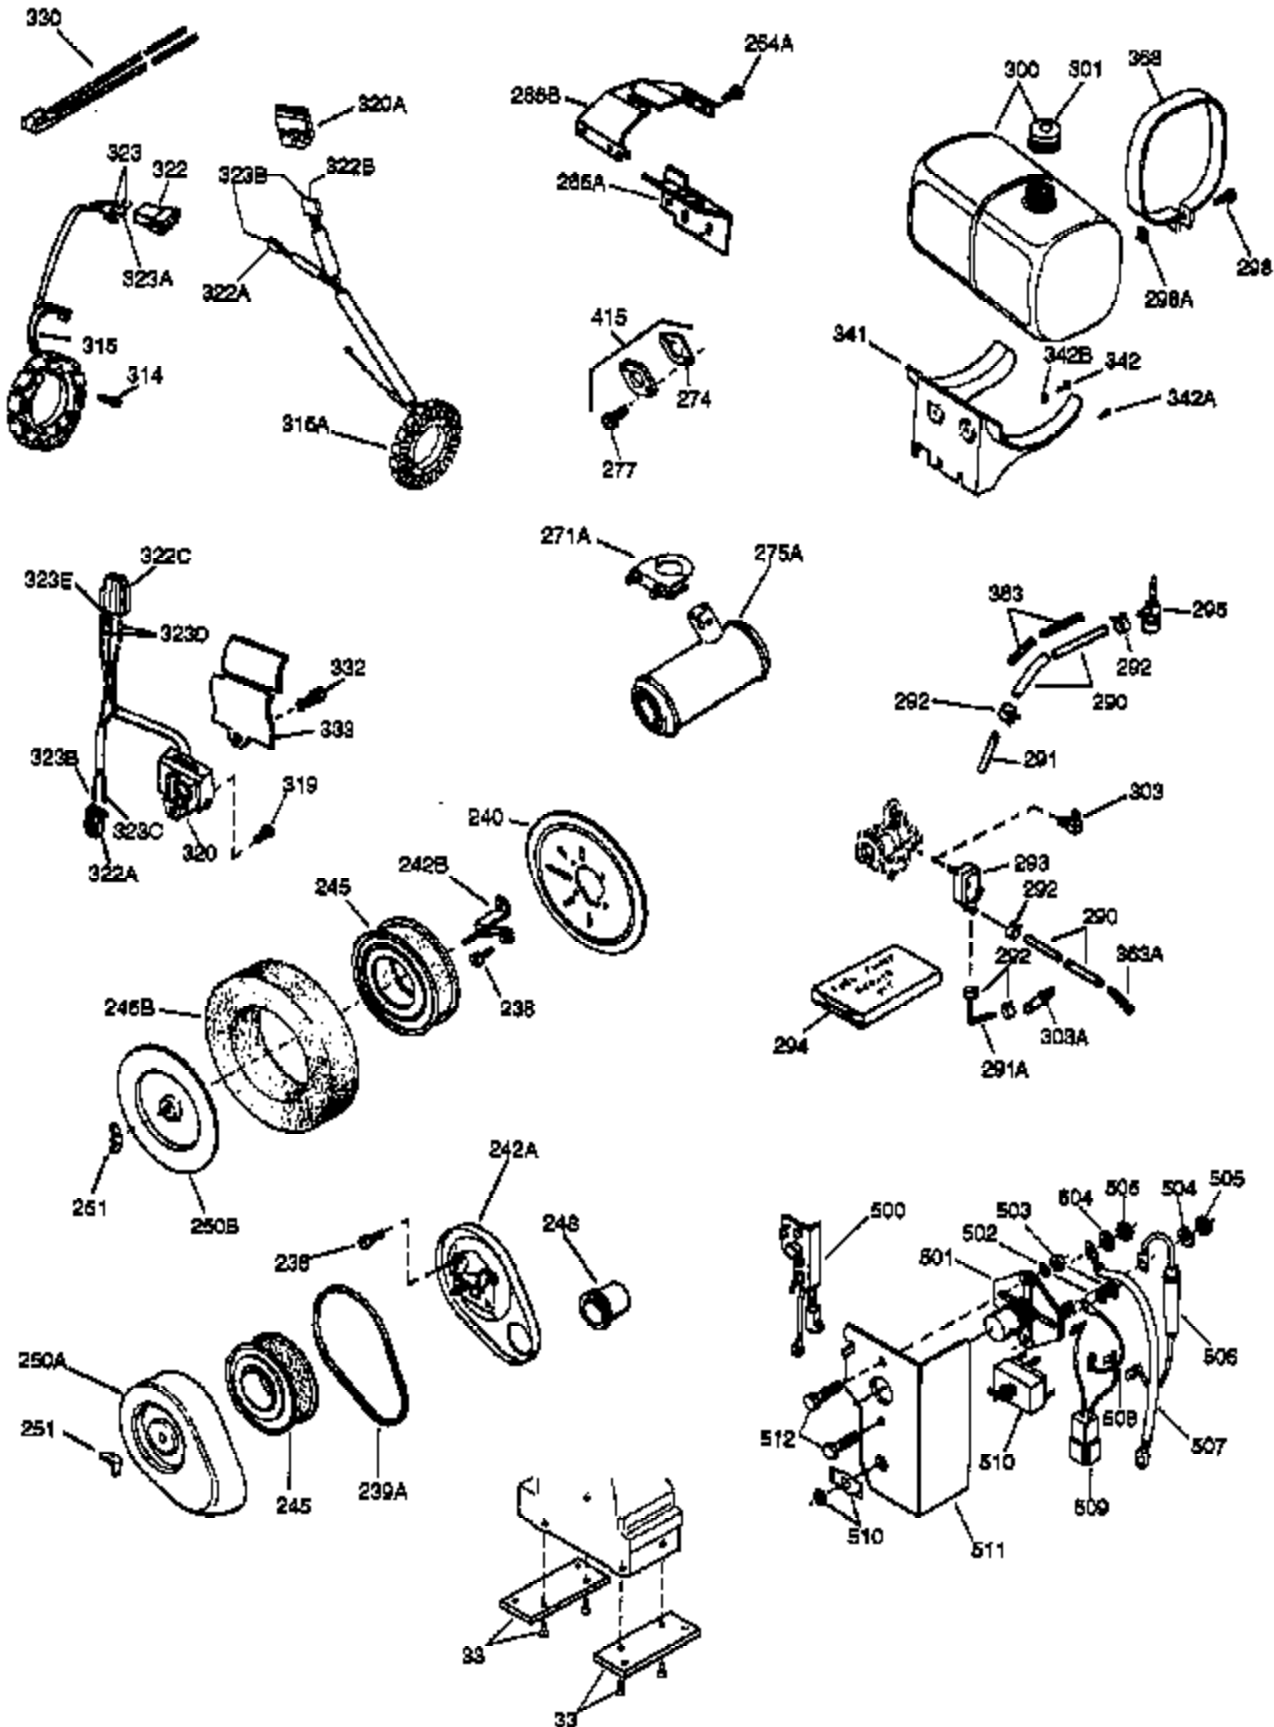

(Page 2 of 2)

IMAGE FILE: ENOH140.2

Ref #	Part Number	Qty	Description
238	650399	4	Screw, 10-32 x 5/8"
245	32008	1	Air Cleaner Filter
251	650513	1	Wing Nut, 1/4-20
261A	650751	1	Screw, 1/4-20 x 7/16"
269	33515A	1	* Exhaust Gasket
290	29774	1	Fuel Line (6.00")
291	30962	1	Fuel Line
291A	29774	1	Fuel Line
292	26460	4	Fuel Line Clamp
293	35807	1	Pulse Pump
294	35791	1	Pulse Pump Repair Kit
295	29683	1	Fuel Shut-Off Valve
298A	650456	1	Lock Nut, 1/4-20
298	650488	1	Screw, 1/4-20 x 1-1/4"
300	33979	1	Fuel Tank (Incl. 301)
301	33032	1	Fuel Cap
303	29634	2	Fuel Fitting
314	650521	2	Screw, 10-32 x 1-1/8"
315	610902	1	Alternator Coil (20 Amp) (Incl.322B,3 23,323E)
319	30063	1	Screw, Torx T-30, 1/4-20 x 1/2"
320	610996	1	Regulator (20 Amp) (Incl.322A,C, 323A ,B,C,D)
322A	610990	1	Connector Body
322B	610903	1	Connector Body
322C	610921	1	Connector Body
323D	610992	1	Terminal
323E	610904	1	Terminal
323A	610991	2	Terminal
323B	610922	1	Terminal
323	610905	2	Terminal
323C	610989	1	Terminal
341	33978	1	Fuel Tank Bracket
342A	650785	2	Screw, 5/16-18 x 5/8"
342B	650787	2	Belleville Washer
342	650786	2	Screw, 1/4-20 x 5/8"
355	590452	1	Starter Handle
368	33980	1	Fuel Tank Strap
500	730198	1	Switch Ass'y.
501	34616	1	Starter Switch
502	27513	2	Lock Washer
503	650864	2	Nut, 1/4-20
504	8274	2	Lock Washer
505	650586	2	Nut, 5/16-24
506	34620	1	Wire & Fuse
507	34618	1	Starter Wire
508	34619	1	Ground Wire
509	34617	1	Adapter Cord
510	34615	1	Toggle Switch
511	34614	1	Starter Button Bracket
512	792026	2	Screw, 1/4-20 x 7/8"