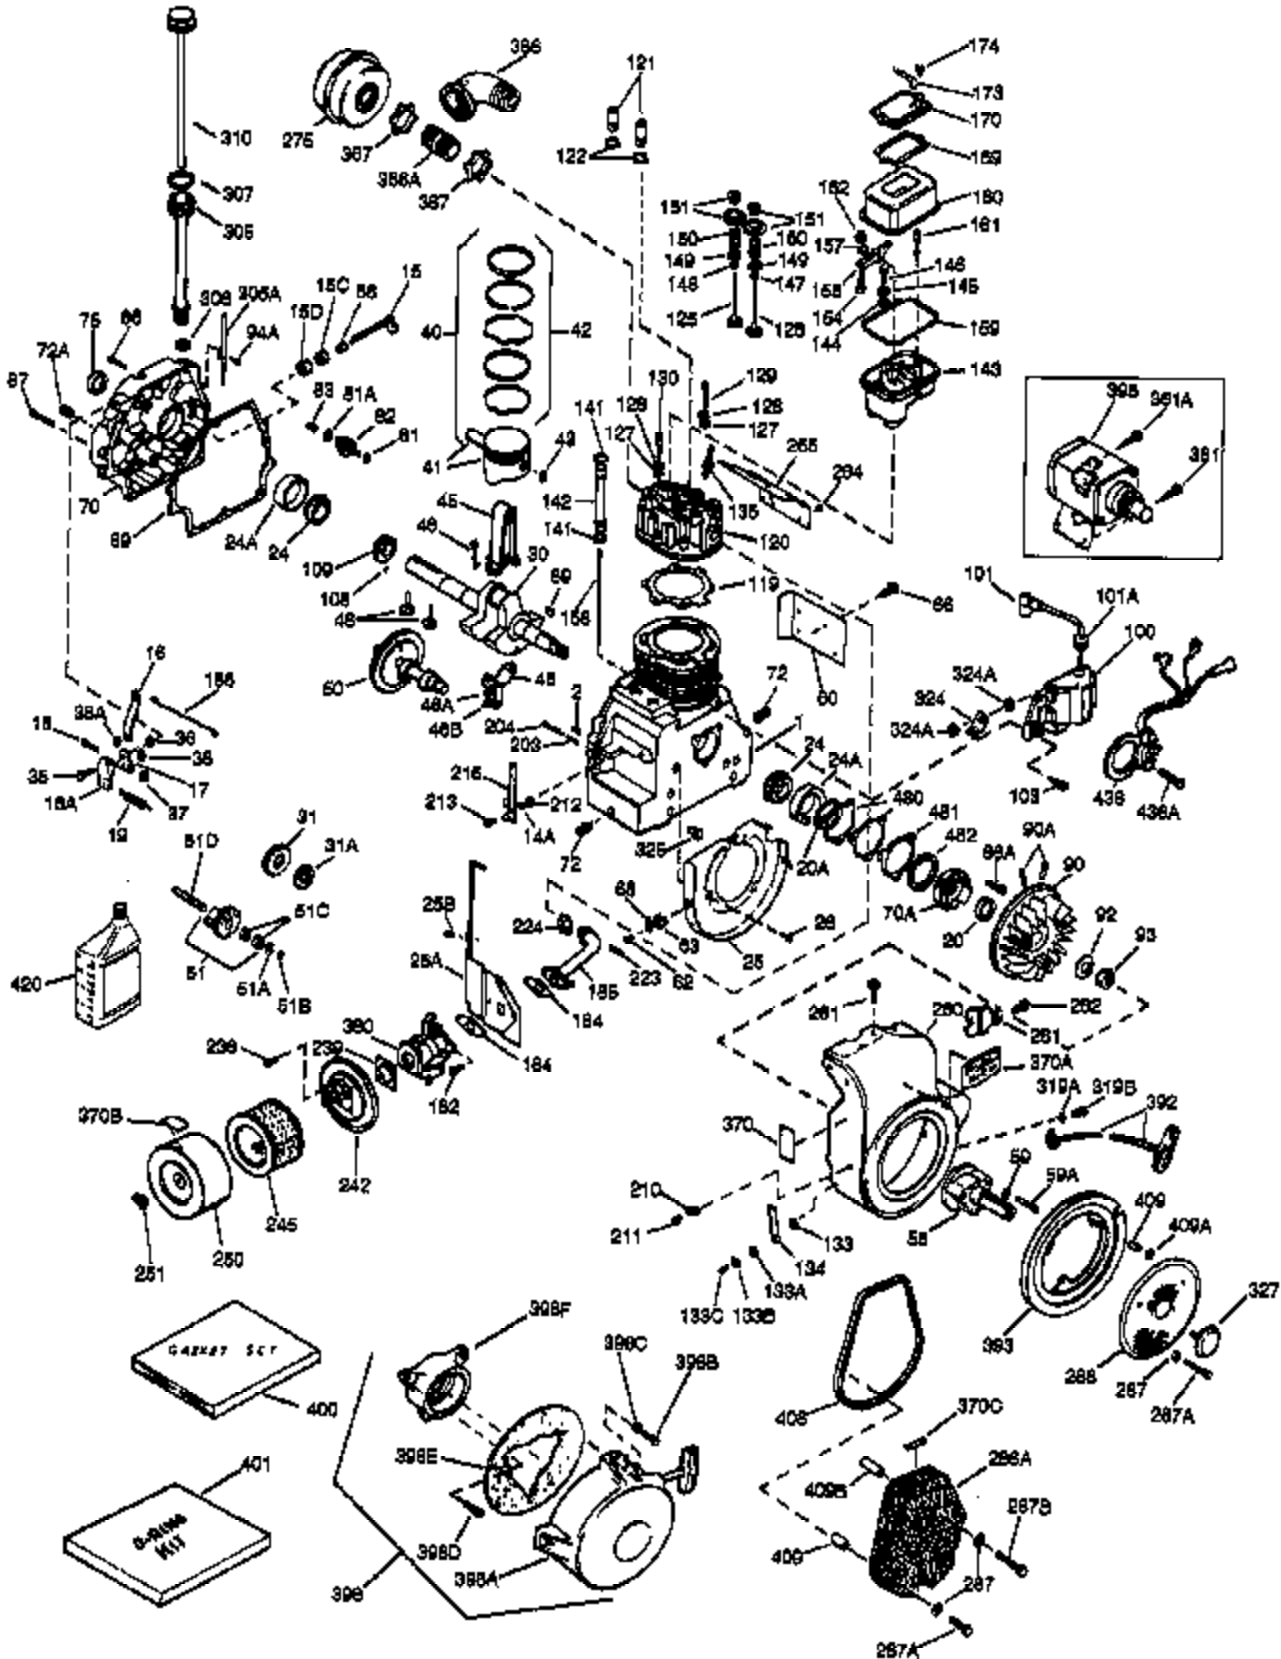

(Page 1 of 2)

IMAGE FILE: ENOH140.2

Ref #	Part Number	Qty	Description
1	33823A	1	Cylinder (Incl. 2, 20 & 72)
2	27652	2	Dowel Pin
14A	28558	1	Washer
15	32425	1	Governor Rod
16A	31965	1	Governor Spring Plate
16	31963	1	Governor Lever
17	31964	1	Governor Lever Clamp
18	650544	1	Screw, Torx T-25, 10-24 x 7/8"
19	31967	1	Extension Spring
20A	32599	1	* "O" Ring
20	31950	1	* Oil Seal
24	31932	2	Tapered Roller Bearing
24A	31928	2	Bearing Cup
25B	650738	1	Screw, 1/4-20 x 5/8"
25A	33477A	1	Air Baffle
25	32579	1	Blower Housing Baffle
26	650561	3	Screw, 1/4-20 x 5/8"
30	33397A	1	Crankshaft
35	30312	1	Screw, 10-32 x 1/2"
37	7975	1	Lock Nut, 10-24
38A	650518	1	Washer
38	29193	1	Retaining Ring
40	34508	1	Piston, Pin & Ring Set (Std.)
40	34509	1	Piston, Pin & Ring Set (.010" OS)
40	34510	1	Piston, Pin & Ring Set (.020" OS)
41	32001C	1	Piston & Pin Ass'y. (Std.) (Incl. 43)
41	32002B	1	Piston & Pin Ass'y. (.010" OS) (Incl. 43)
41	32003B	1	Piston & Pin Ass'y. (.020" OS) (Incl. 43)
42	32004	1	Ring Set (Std.)
42	32005	1	Ring Set (.010" OS)
42	32006	1	Ring Set (.020" OS)
43	31919	2	Piston Pin Retaining Ring
45	33093A	1	Connecting Rod Ass'y. (Incl.46 - 46B)
45	34383	1	Connecting Rod Ass'y.(.010" US)(Incl. 46-46B)
45	34384	1	Connecting Rod Ass'y.(.020" US)(Incl. 46-46B)
46A	26073	2	Washer
46B	28264	2	Nut
46	32077	2	Connecting Rod Bolt
48	33472	2	Valve Lifter
50	34752	1	Camshaft (MCR)
60	33479	1	Blower Housing Extension
69	31956B	1	* Cylinder Cover Gasket
70	32685	1	Cylinder Cover (Incl. 15,38,72,75,88)
70A	32577	1	Cylinder Cover (See Ref. #'s 480-482)
72	31927	2	Oil Drain Plug
75	31950	1	Oil Seal
81	30590A	1	Washer
81A	650745	1	Washer
82	34751	1	Governor Gear Ass'y.
83	35322	1	Governor Spool
86	650588	1	Screw, 1/4-20 x 2"
86A	792028	3	Screw, 5/16-18 x 7/8"
87	650451	8	Screw, 1/4-20 x 1"
88	32426	1	Spacer
89	650592	1	Flywheel Key
90	610909	1	Flywheel (W/Ring Gear)(Incl. 90A)
90A	730201	1	Trigger Pin Kit
92	650666	1	Washer