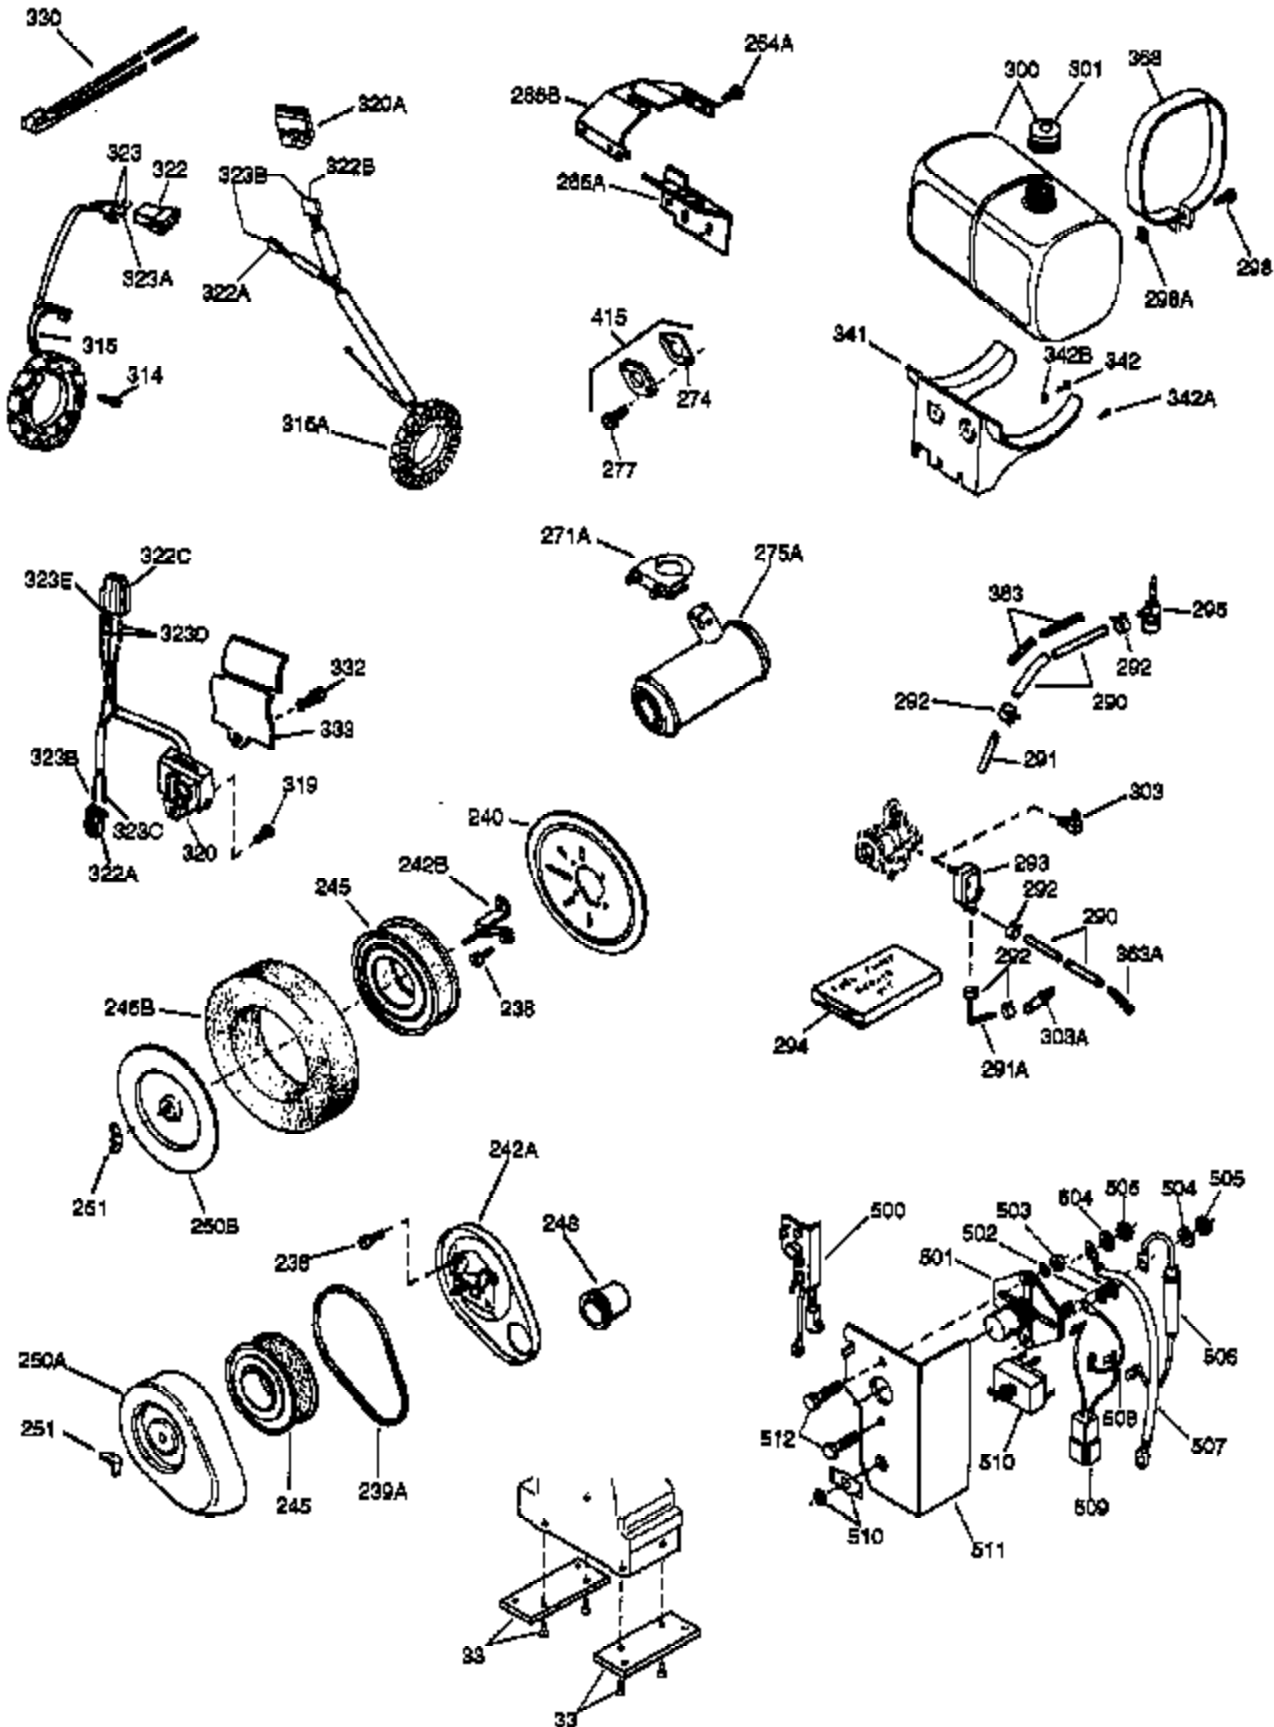

(Page 2 of 2)

IMAGE FILE: ENOH140.2

Ref #	Part Number	Qty	Description
238	650399	4	Screw, 10-32 x 5/8"
245	32008	1	Air Cleaner Filter
251	650513	1	Wing Nut, 1/4-20
261A	650751	1	Screw, 1/4-20 x 7/16"
269	33515A	1	* Exhaust Gasket
290	29774	1	Fuel Line (6.00")
291	30962	1	Fuel Line
291A	29774	1	Fuel Line
292	26460	4	Fuel Line Clamp
293	35807	1	Pulse Pump
294	35791	1	Pulse Pump Repair Kit
295	29683	1	Fuel Shut-Off Valve
298A	650456	1	Lock Nut, 1/4-20
298	650488	1	Screw, 1/4-20 x 1-1/4"
300	33979	1	Fuel Tank (Incl. 301)
301	33032	1	Fuel Cap
303	29634	2	Fuel Fitting
314	650521	2	Screw, 10-32 x 1-1/8"
315	610902	1	Alternator Coil (20 Amp) (Incl.322B,3 23,323E)
319	30063	1	Screw, Torx T-30, 1/4-20 x 1/2"
320	610996	1	Regulator (20 Amp) (Incl.322A,C, 323A ,B,C,D)
322A	610990	1	Connector Body
322B	610903	1	Connector Body
322C	610921	1	Connector Body
323D	610992	1	Terminal
323E	610904	1	Terminal
323A	610991	2	Terminal
323B	610922	1	Terminal
323	610905	2	Terminal
323C	610989	1	Terminal
341	33978	1	Fuel Tank Bracket
342A	650785	2	Screw, 5/16-18 x 5/8"
342B	650787	2	Belleville Washer
342	650786	2	Screw, 1/4-20 x 5/8"
355	590452	1	Starter Handle
368	33980	1	Fuel Tank Strap
500	730198	1	Switch Ass'y.
501	34616	1	Starter Switch
502	27513	2	Lock Washer
503	650864	2	Nut, 1/4-20
504	8274	2	Lock Washer
505	650586	2	Nut, 5/16-24
506	34620	1	Wire Fuse
507	34618	1	Starter Wire
508	34619	1	Ground Wire
509	34617	1	Adapter Cord
510	34615	1	Toggle Switch
511	34614	1	Starter Button Bracket
512	792026	2	Screw, 1/4-20 x 7/8"