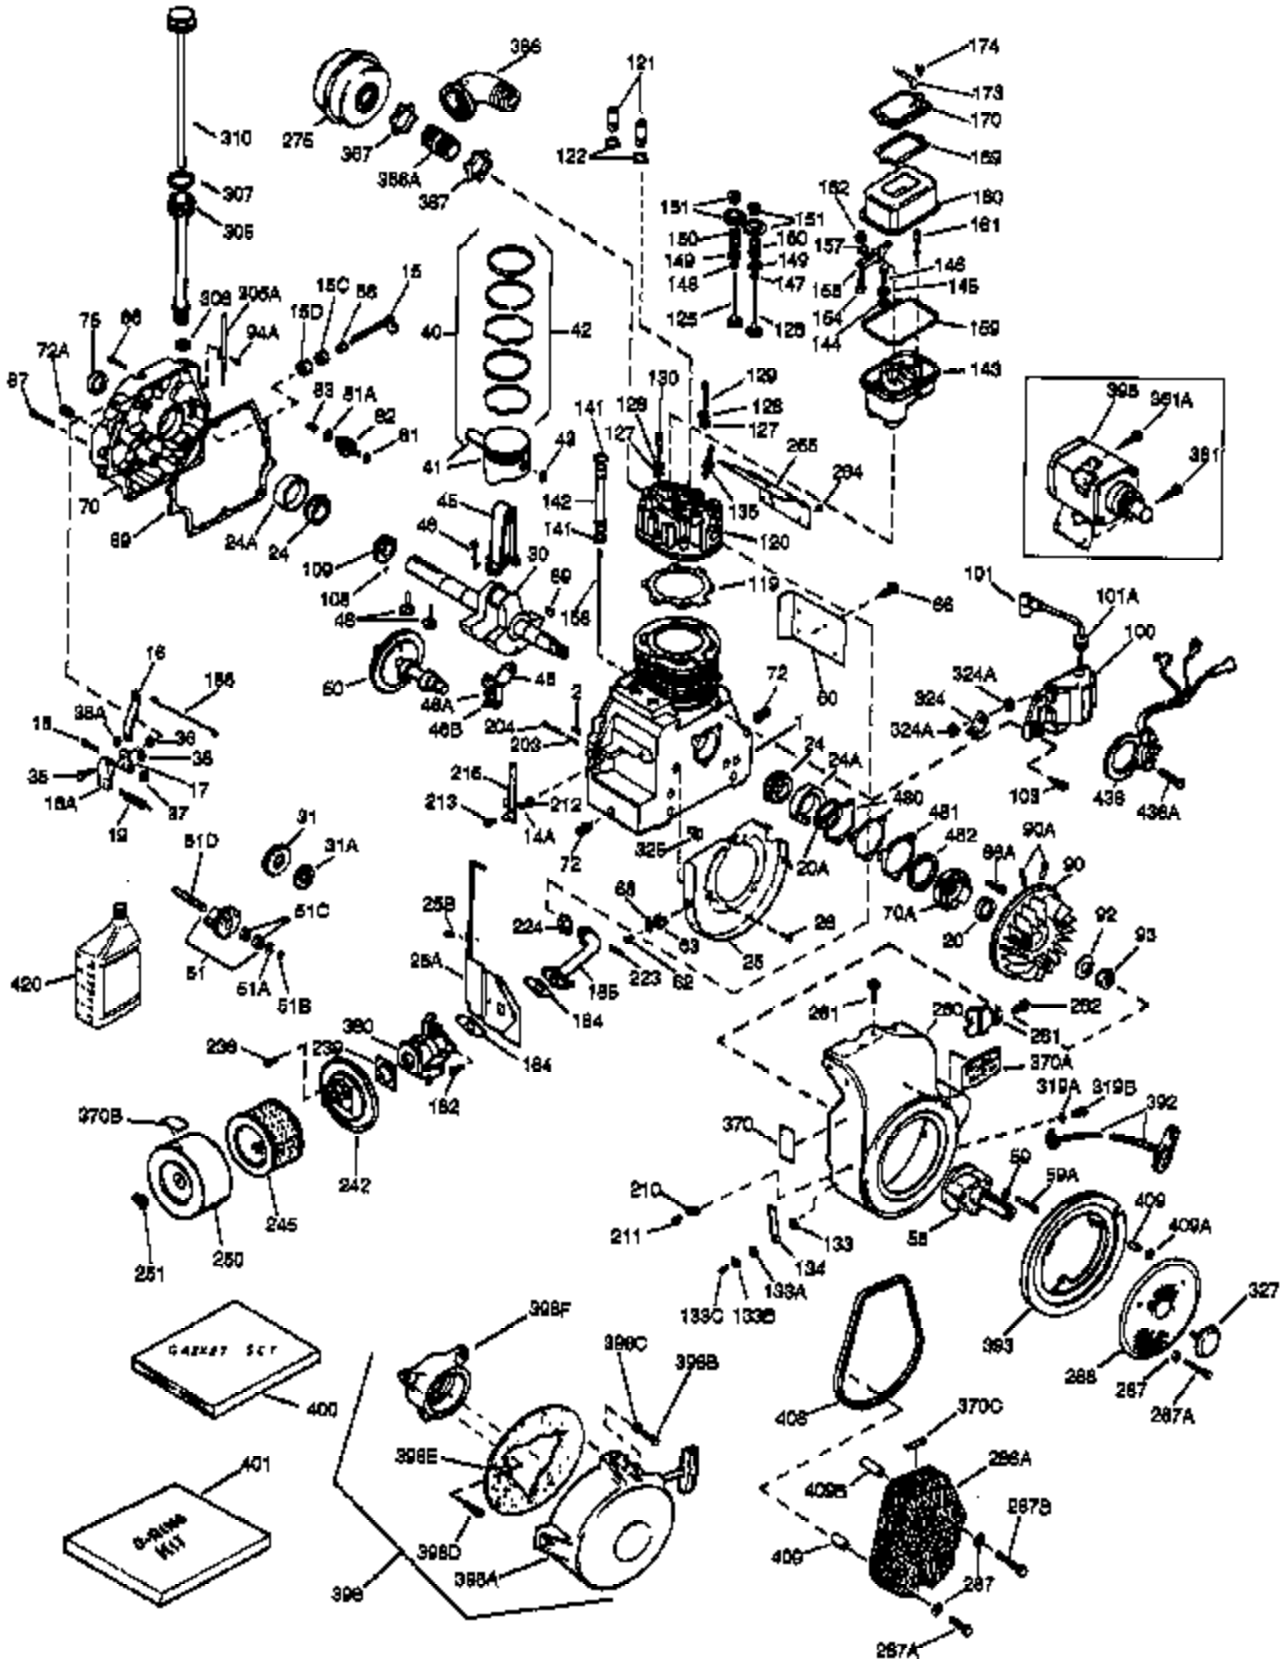

(Page 1 of 2)

IMAGE FILE: ENOH140.2

Ref #	Part Number	Qty	Description
1	33823A	1	Cylinder (Incl. 2, 20 & 72)
2	27652	2	Dowel Pin
14A	28558	1	Washer
15	32425	1	Governor Rod
16A	31965	1	Governor Spring Plate
16	31963	1	Governor Lever
17	31964	1	Governor Lever Clamp
18	650544	1	Screw, Torx T-25, 10-24 x 7/8"
19	31967	1	Extension Spring
20A	32599	1	* "O" Ring
20	31950	1	* Oil Seal
24A	31928	2	Bearing Cup
24	31932	2	Tapered Roller Bearing
25B	650738	1	Screw, 1/4-20 x 5/8"
25A	33477A	1	Air Baffle
25	32579	1	Blower Housing Baffle
26	650561	3	Screw, 1/4-20 x 5/8"
30	33397A	1	Crankshaft
35	30312	1	Screw, 10-32 x 1/2"
37	7975	1	Lock Nut, 10-24
38A	650518	1	Washer
38	29193	1	Retaining Ring
40	34508	1	Piston, Pin & Ring Set (Std.)
40	34509	1	Piston, Pin & Ring Set (.010" OS)
40	34510	1	Piston, Pin & Ring Set (.020" OS)
40	34850	1	Piston, Pin & Ring Set (.030" OS)
40	34523	1	Piston, Pin & Ring Set (.040" OS)
41	32001C	1	Piston & Pin Ass'y. (Std.) (Incl. 43)
41	32002B	1	Piston & Pin Ass'y. (.010" OS) (Incl. 43)
41	32003B	1	Piston & Pin Ass'y. (.020" OS) (Incl. 43)
41	32619B	1	Piston & Pin Ass'y. (.030" OS) (Incl. 43)
41	32620B	1	Piston & Pin Ass'y. (.040" OS) (Incl. 43)
42	32004	1	Ring Set (Std.)
42	32005	1	Ring Set (.010" OS)
42	32006	1	Ring Set (.020" OS)
42	32623	1	Ring Set (.030" OS)
42	32624	1	Ring Set (.040" OS)
43	31919	2	Piston Pin Retaining Ring
45	33093A	1	Connecting Rod Ass'y. (Incl.46 - 46B)
45	34383	1	Connecting Rod Ass'y.(.010" US)(Incl. 46-46B)
45	34384	1	Connecting Rod Ass'y.(.020" US)(Incl. 46-46B)
46A	26073	2	Washer
46	32077	2	Connecting Rod Bolt
46B	28264	2	Nut
48	33472	2	Valve Lifter
50	34752	1	Camshaft (MCR)
60	33479	1	Blower Housing Extension
69	31956B	1	* Cylinder Cover Gasket
70A	32577	1	Cylinder Cover (See Ref. #'s 480-482)
70	32685	1	Cylinder Cover (Incl. 15,38,72,75,88)
72	31927	2	Oil Drain Plug
75	31950	1	Oil Seal
81	30590A	1	Washer
81A	650745	1	Washer
82	34751	1	Governor Gear Ass'y.
83	35322	1	Governor Spool
86A	792028	3	Screw, 5/16-18 x 7/8"
86	650588	1	Screw, 1/4-20 x 2"