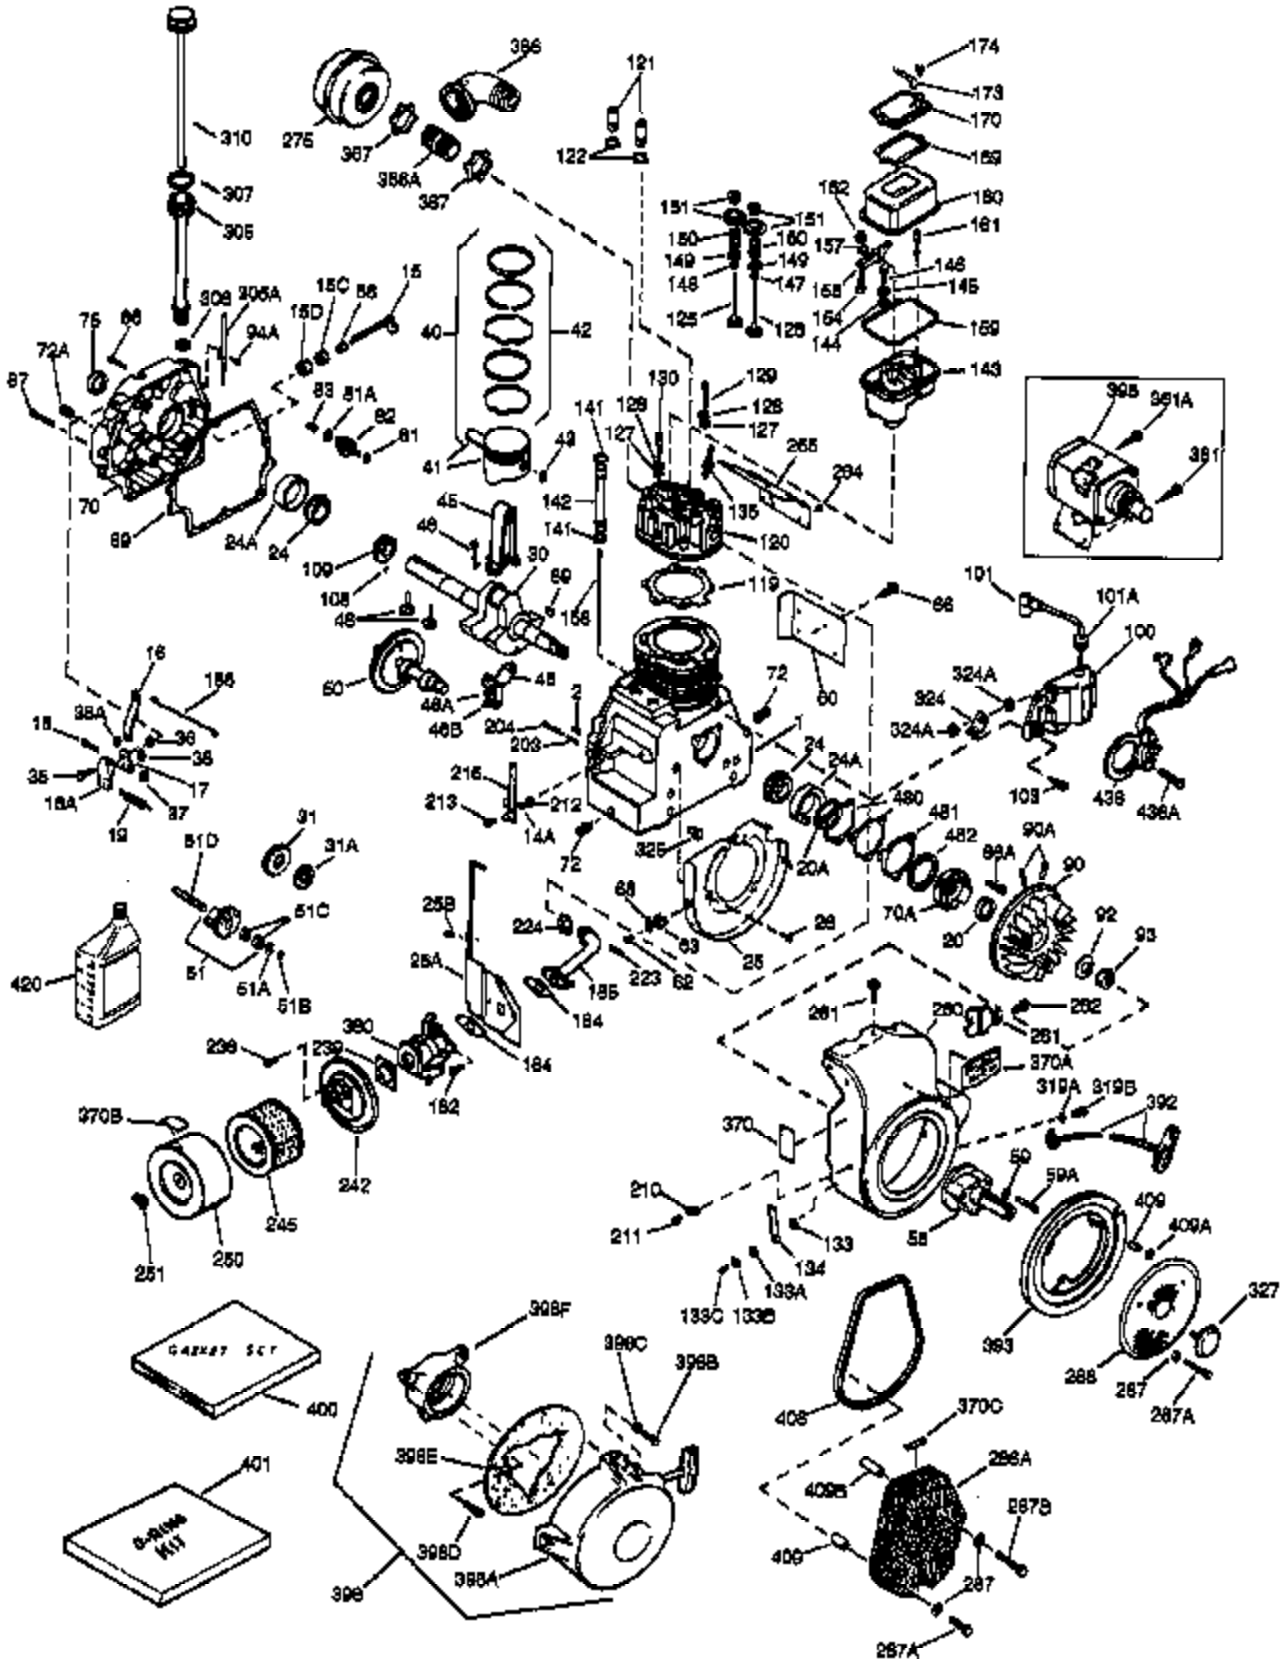

(Page 1 of 2)

IMAGE FILE: ENOH140.2

Engine Parts List #1

Ref #	Part Number	Qty	Description
1	33823A	1	Cylinder (Incl. 2, 20 & 72)
2	27652	2	Dowel Pin
14A	28558	1	Washer
15	32425	1	Governor Rod
16	31963	1	Governor Lever
16A	31965	1	Governor Spring Plate
17	31964	1	Governor Lever Clamp
18	650544	1	Screw, Torx T-25, 10-24 x 7/8"
19	31967	1	Extension Spring
20	31950	1	* Oil Seal
20A	32599	1	* "O" Ring
24A	31928	2	Bearing Cup
24	31932	2	Tapered Roller Bearing
25B	650738	1	Screw, 1/4-20 x 5/8"
25A	33477A	1	Air Baffle
25	32579	1	Blower Housing Baffle
26	650561	3	Screw, 1/4-20 x 5/8"
30	34278B	1	Crankshaft
35	30312	1	Screw, 10-32 x 1/2"
37	7975	1	Lock Nut, 10-24
38	29193	1	Retaining Ring
38A	650518	1	Washer
40	34508	1	Piston, Pin & Ring Set (Std.)
40	34509	1	Piston, Pin & Ring Set (.010" OS)
40	34510	1	Piston, Pin & Ring Set (.020" OS)
40	34850	1	Piston, Pin & Ring Set (.030" OS)
40	34523	1	Piston, Pin & Ring Set (.040" OS)
41	32001C	1	Piston & Pin Ass'y. (Std.) (Incl. 43)
41	32002B	1	Piston & Pin Ass'y. (.010" OS) (Incl. 43)
41	32003B	1	Piston & Pin Ass'y. (.020" OS) (Incl. 43)
41	32619B	1	Piston & Pin Ass'y. (.030" OS) (Incl. 43)
41	32620B	1	Piston & Pin Ass'y. (.040" OS) (Incl. 43)
42	32004	1	Ring Set (Std.)
42	32005	1	Ring Set (.010" OS)
42	32006	1	Ring Set (.020" OS)
42	32623	1	Ring Set (.030" OS)
42	32624	1	Ring Set (.040" OS)
43	31919	2	Piston Pin Retaining Ring
45	33093A	1	Connecting Rod Ass'y. (Incl.46 - 46B)
45	34383	1	Connecting Rod Ass'y.(.010" US)(Incl. 46-46B)
45	34384	1	Connecting Rod Ass'y.(.020" US)(Incl. 46-46B)
46A	26073	2	Washer
46	32077	2	Connecting Rod Bolt
46B	28264	2	Nut
48	33472	2	Valve Lifter
50	34752	1	Camshaft (MCR)
60	33479	1	Blower Housing Extension
62	650760	1	Screw, 8-32 x 3/8"
63	28545	1	Grommet
68	33356	1	Ground Terminal
69	31956B	1	* Cylinder Cover Gasket
70	32580A	1	Cylinder Cover (Incl. 15,38,72,75,88)
70A	32577	1	Cylinder Cover (See Ref. #'s 480-482)
72	31927	2	Oil Drain Plug
75	31950	1	Oil Seal
81A	650745	1	Washer
81	30590A	1	Washer
82	34751	1	Governor Gear Ass'y.