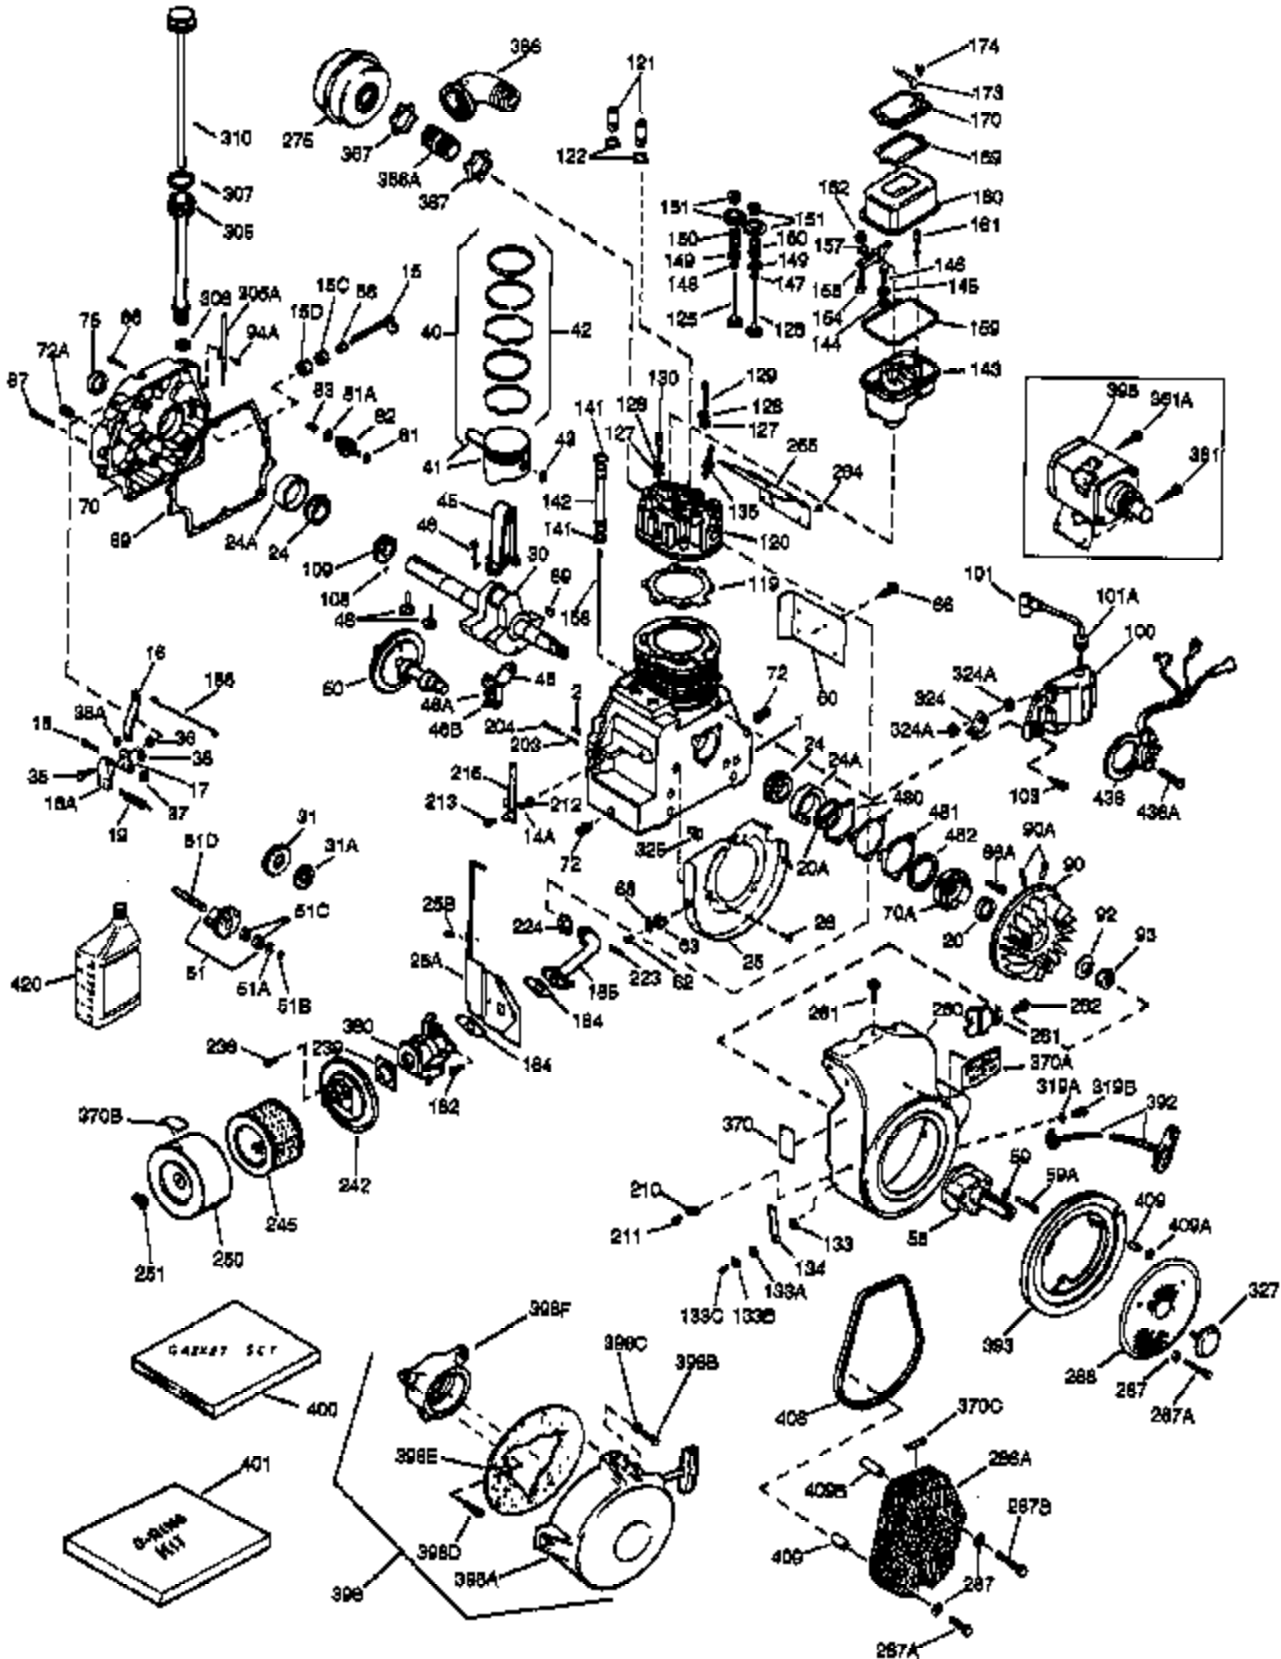

(Page 1 of 2)

IMAGE FILE: ENOH140.2

Engine Parts List #1

Ref #	Part Number	Qty	Description
	1 33823A	1	Cylinder (Incl. 2, 20 & 72)
	2 27652	2	Dowel Pin
	14A 28558	1	Washer
	15 32425	1	Governor Rod
	16A 31965	1	Governor Spring Plate
	16 31963	1	Governor Lever
	17 31964	1	Governor Lever Clamp
	18 650544	1	Screw, Torx T-25, 10-24 x 7/8"
	19 31967	1	Extension Spring
	20A 32599	1	* "O" Ring
	20 31950	1	* Oil Seal
	24A 31928	2	Bearing Cup
	24 31932	2	Tapered Roller Bearing
	25B 651031	1	Screw, 1/4-20 x 9/16"
	25A 33477A	1	Air Baffle
	25 32579	1	Blower Housing Baffle
	26 650561	3	Screw, 1/4-20 x 5/8"
	30 34278B	1	Crankshaft
	35 30312	1	Screw, 10-32 x 1/2"
	37 7975	1	Lock Nut, 10-24
	38A 650518	1	Washer
	38 29193	1	Retaining Ring
	40 34508	1	Piston, Pin & Ring Set (Std.)
	40 34509	1	Piston, Pin & Ring Set (.010" OS)
	40 34510	1	Piston, Pin & Ring Set (.020" OS)
	41 32001C	1	Piston & Pin Ass'y. (Std.) (Incl. 43)
	41 32002B	1	Piston & Pin Ass'y. (.010" OS) (Incl. 43)
	41 32003B	1	Piston & Pin Ass'y. (.020" OS) (Incl. 43)
	42 32004	1	Ring Set (Std.)
	42 32005	1	Ring Set (.010" OS)
	42 32006	1	Ring Set (.020" OS)
	43 31919	2	Piston Pin Retaining Ring
	45 33093A	1	Connecting Rod Ass'y. (Incl.46 - 46B)
	45 34383	1	Connecting Rod Ass'y.(.010" US)(Incl. 46-46B)
	45 34384	1	Connecting Rod Ass'y.(.020" US)(Incl. 46-46B)
	46A 26073	2	Washer
	46 32077	2	Connecting Rod Bolt
	46B 28264	2	Nut
	48 33472	2	Valve Lifter
	50 34752	1	Camshaft (MCR)
	60 33479	1	Blower Housing Extension
	69 31956B	1	* Cylinder Cover Gasket
	70A 32577	1	Cylinder Cover (See Ref. #'s 480-482)
	70 32685	1	Cylinder Cover (Incl. 15,38,72,75,88)
	72 31927	2	Oil Drain Plug
	72A 28534	1	Oil Drain Plug
	75 31950	1	Oil Seal
	81 30590A	1	Washer
	81A 650745	1	Washer
	82 34751	1	Governor Gear Ass'y.
	83 35322	1	Governor Spool
	86 650588	1	Screw, 1/4-20 x 2"
	86A 792028	3	Screw, 5/16-18 x 7/8"
	87 650451	8	Screw, 1/4-20 x 1"
	88 32426	1	Spacer
	89 650592	1	Flywheel Key
	90 610909	1	Flywheel (W/Ring Gear) (Incl. 90A)
	90A 730201	1	Trigger Pin Kit