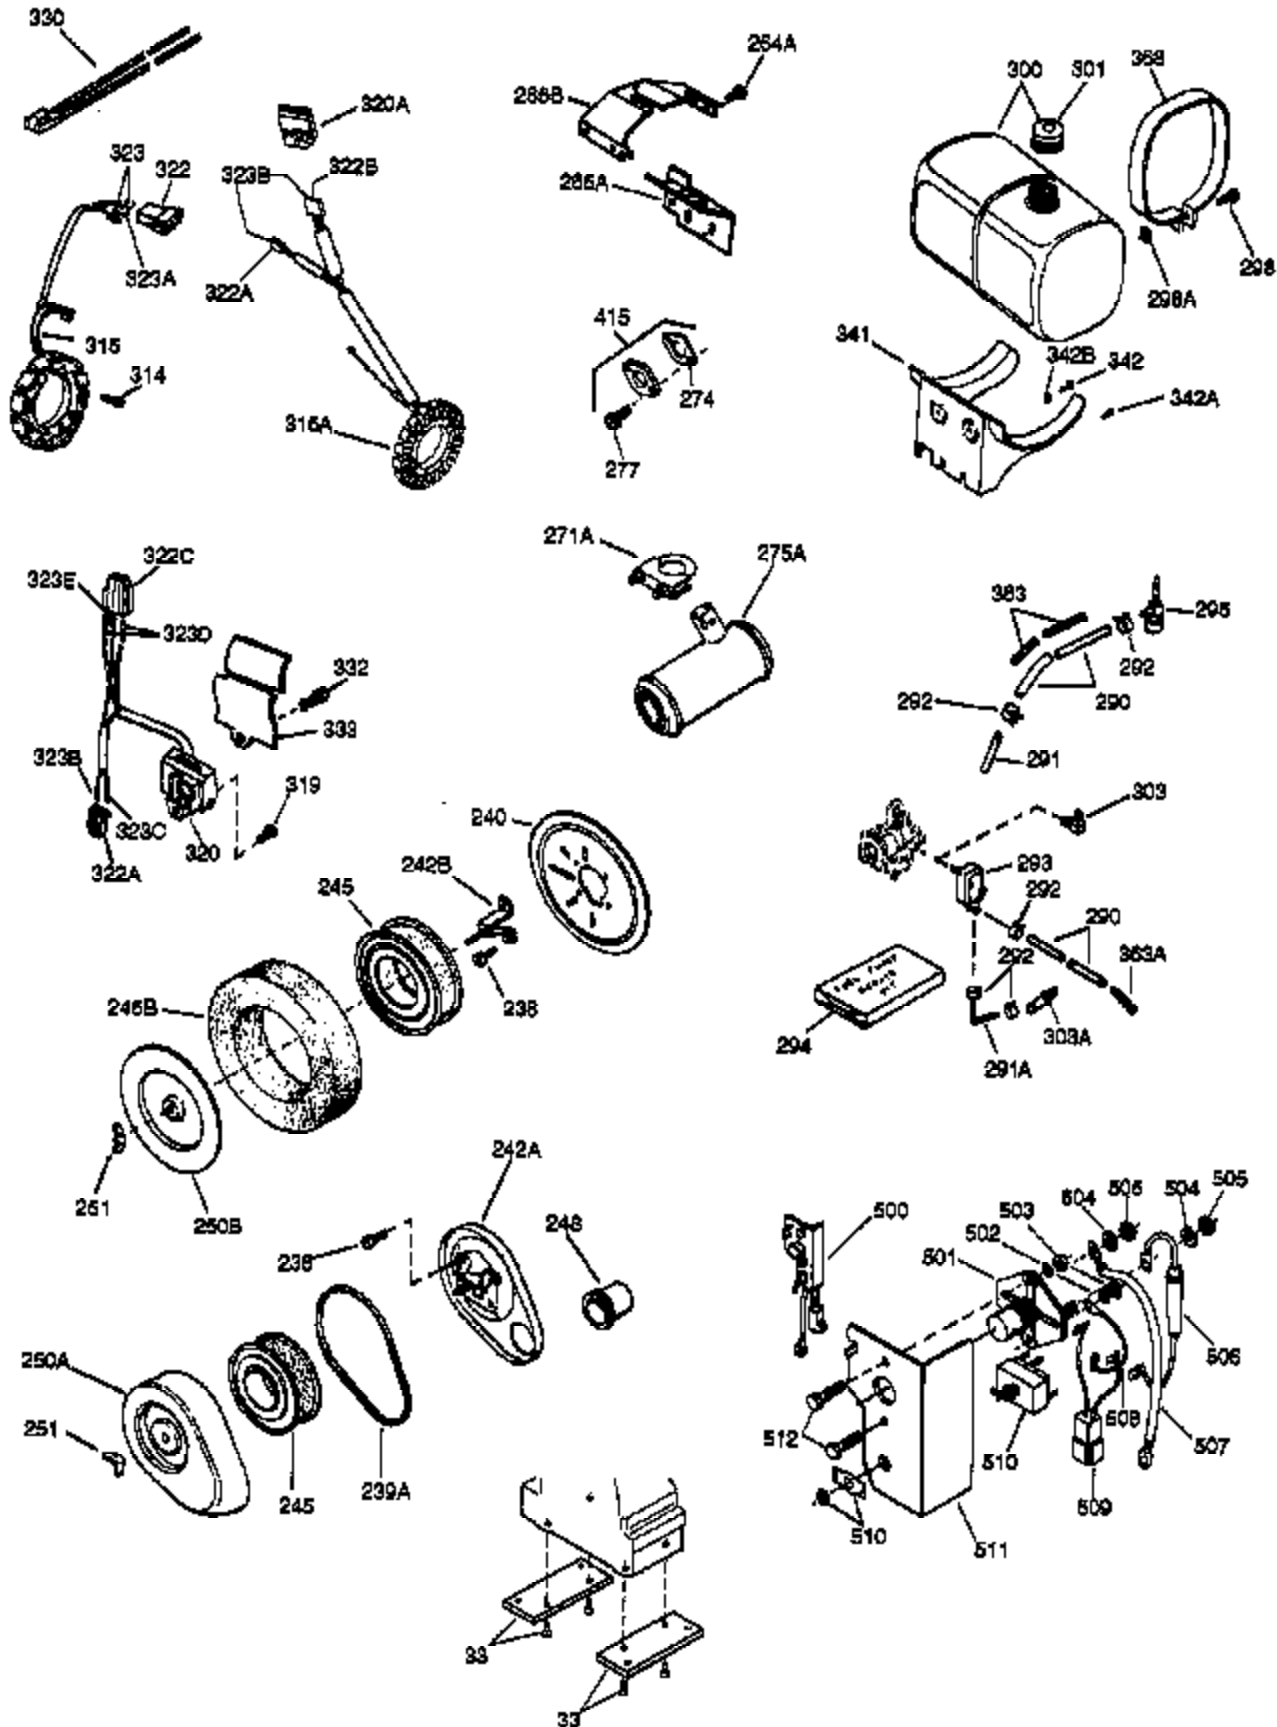

(Page 2 of 2)

IMAGE FILE: ENOH140.2

Engine Parts List #2

Ref #	Part Number	Qty	Description
238	650399	4	Screw, 10-32 x 5/8"
239A	34197	1	Air Cleaner Gasket
245	32008	1	Air Cleaner Filter
248	34194A	1	Air Cleaner Tube
251	650513	1	Wing Nut, 1/4-20
269	33515A	1	* Exhaust Gasket
290	30962	1	Fuel Line
291A	29774	1	Fuel Line
291	29774	1	Fuel Line (6.00")
292	26460	4	Fuel Line Clamp
293	35807	1	Pulse Pump
294	35791	1	Pulse Pump Repair Kit
295	29683	1	Fuel Shut-Off Valve
298A	650456	1	Lock Nut, 1/4-20
298	650488	1	Screw, 1/4-20 x 1-1/4"
300	33979	1	Fuel Tank
301	33032	1	Fuel Cap
303	29634	2	Fuel Fitting
314	650521	2	Screw, 10-32 x 1-1/8"
315	611214	1	Alternator Coil (20 Amp) (Incl.322 - 323)
319	651026	1	Screw, 1/4-20 x 1/2"
320	611215	1	Regulator (20 Amp)
322A	610921	1	Connector Body
322	610824	1	Connector Body
323	610922	5	Terminal
341	33978	1	Fuel Tank Bracket
342B	650787	2	Belleville Washer
342	650786	2	Screw, 1/4-20 x 5/8"
342A	650785	2	Screw, 5/16-18 x 5/8"
368	33980	1	Fuel Tank Strap
509A	34393	1	Alternator Cord