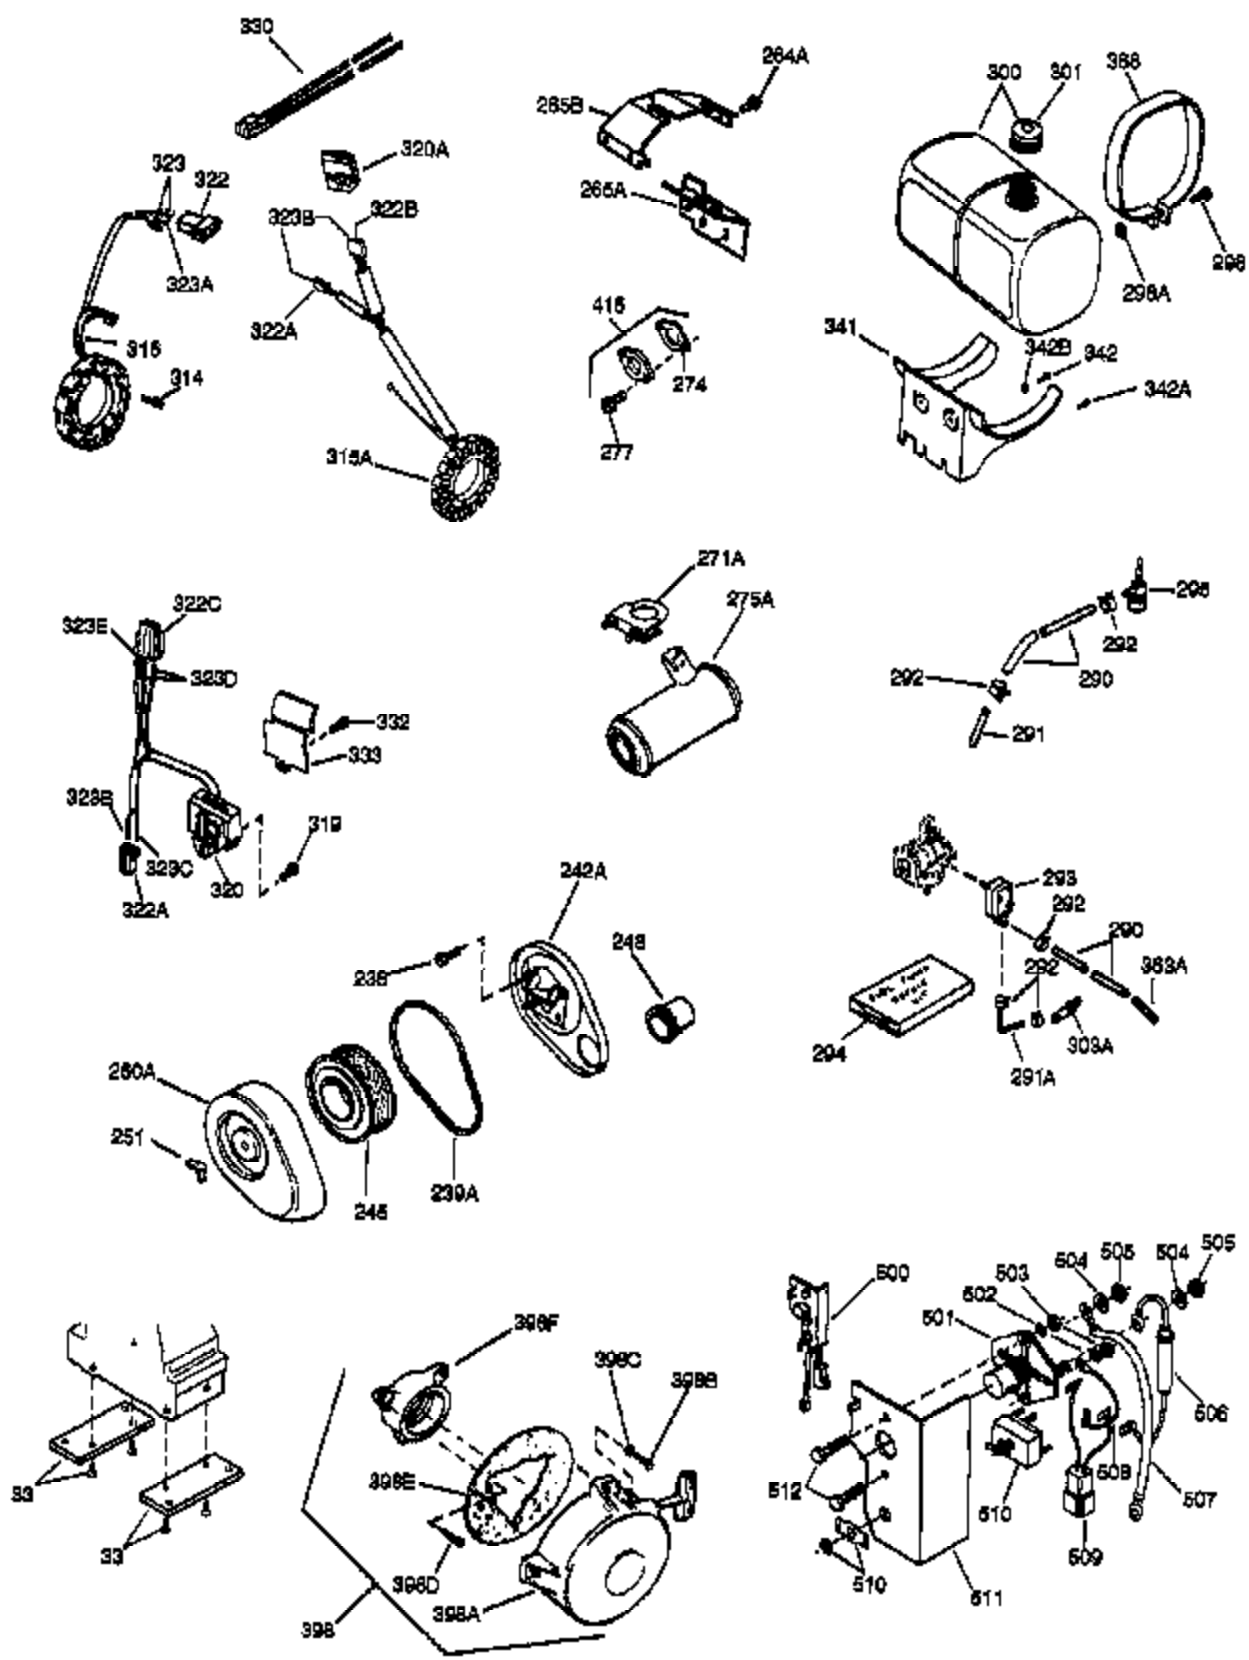

(Page 2 of 2)

IMAGE FILE: ENOH120.2

Ref #	Part Number	Qty	Description
16B	31965	1	Governor Spring Plate
135	33657	1	Resistor Spark Plug (RL82C)
238	650399	4	Screw, 10-32 x 5/8"
239A	35471	1	* Air Cleaner Gasket
245	32008	1	Air Cleaner Filter
248	34194A	1	Air Cleaner Tube
251	650513	1	Wing Nut, 1/4-20
261A	650751	1	Screw, 1/4-20 x 7/16"
271A	35732	1	Muffler Clamp
274	33515A	1	* Exhaust Gasket
290	29774	1	Fuel Line
291	30962	1	Fuel Line
292	26460	4	Fuel Line Clamp
293	35807	1	Pulse Pump
295	29683	1	Fuel Shut-Off Valve
298A	650456	2	Lock Nut, 1/4-20
298	650488	2	Screw, 1/4-20 x 1-1/4"
300	33979	1	Fuel Tank (Incl. 301)
301	33032	1	Fuel Cap
303	29634	1	Fuel Fitting
314	650521	2	Screw, 10-32 x 1-1/8"
315	610902	1	Alternator Coil (20 Amp)(Incl. 322,32 3&323A)
319	30063	1	Screw, Torx T-30, 1/4-20 x 1/2"
320	610996	1	Regulator
322	610201	1	Connector Body
323A	610905	2	Terminal
323	610904	1	Terminal
341	33978	1	Fuel Tank Bracket
342A	650785	2	Screw, 5/16-18 x 5/8"
342B	650787	2	Belleville Washer
342	650786	2	Screw, 1/4-20 x 5/8"
355	590701	1	Starter Handle
368	33980	1	Fuel Tank Strap
500	730198	1	Switch Ass'y.
501	34616	1	Starter Switch
502	27513	2	Lock Washer
503	650864	2	Nut, 1/4-20
504	8274	2	Lock Washer
505	650586	2	Nut 5/16-24"
506	34620	1	Wire & Fuse
507	34618	1	Starter Wire
508	34619	1	Ground Wire
509	34617	1	Adapter Cord
510	34615	1	Toggle Switch
511	34614	1	Starter Button Bracket
512	792026	2	Screw, 1/4-20 x 7/8"