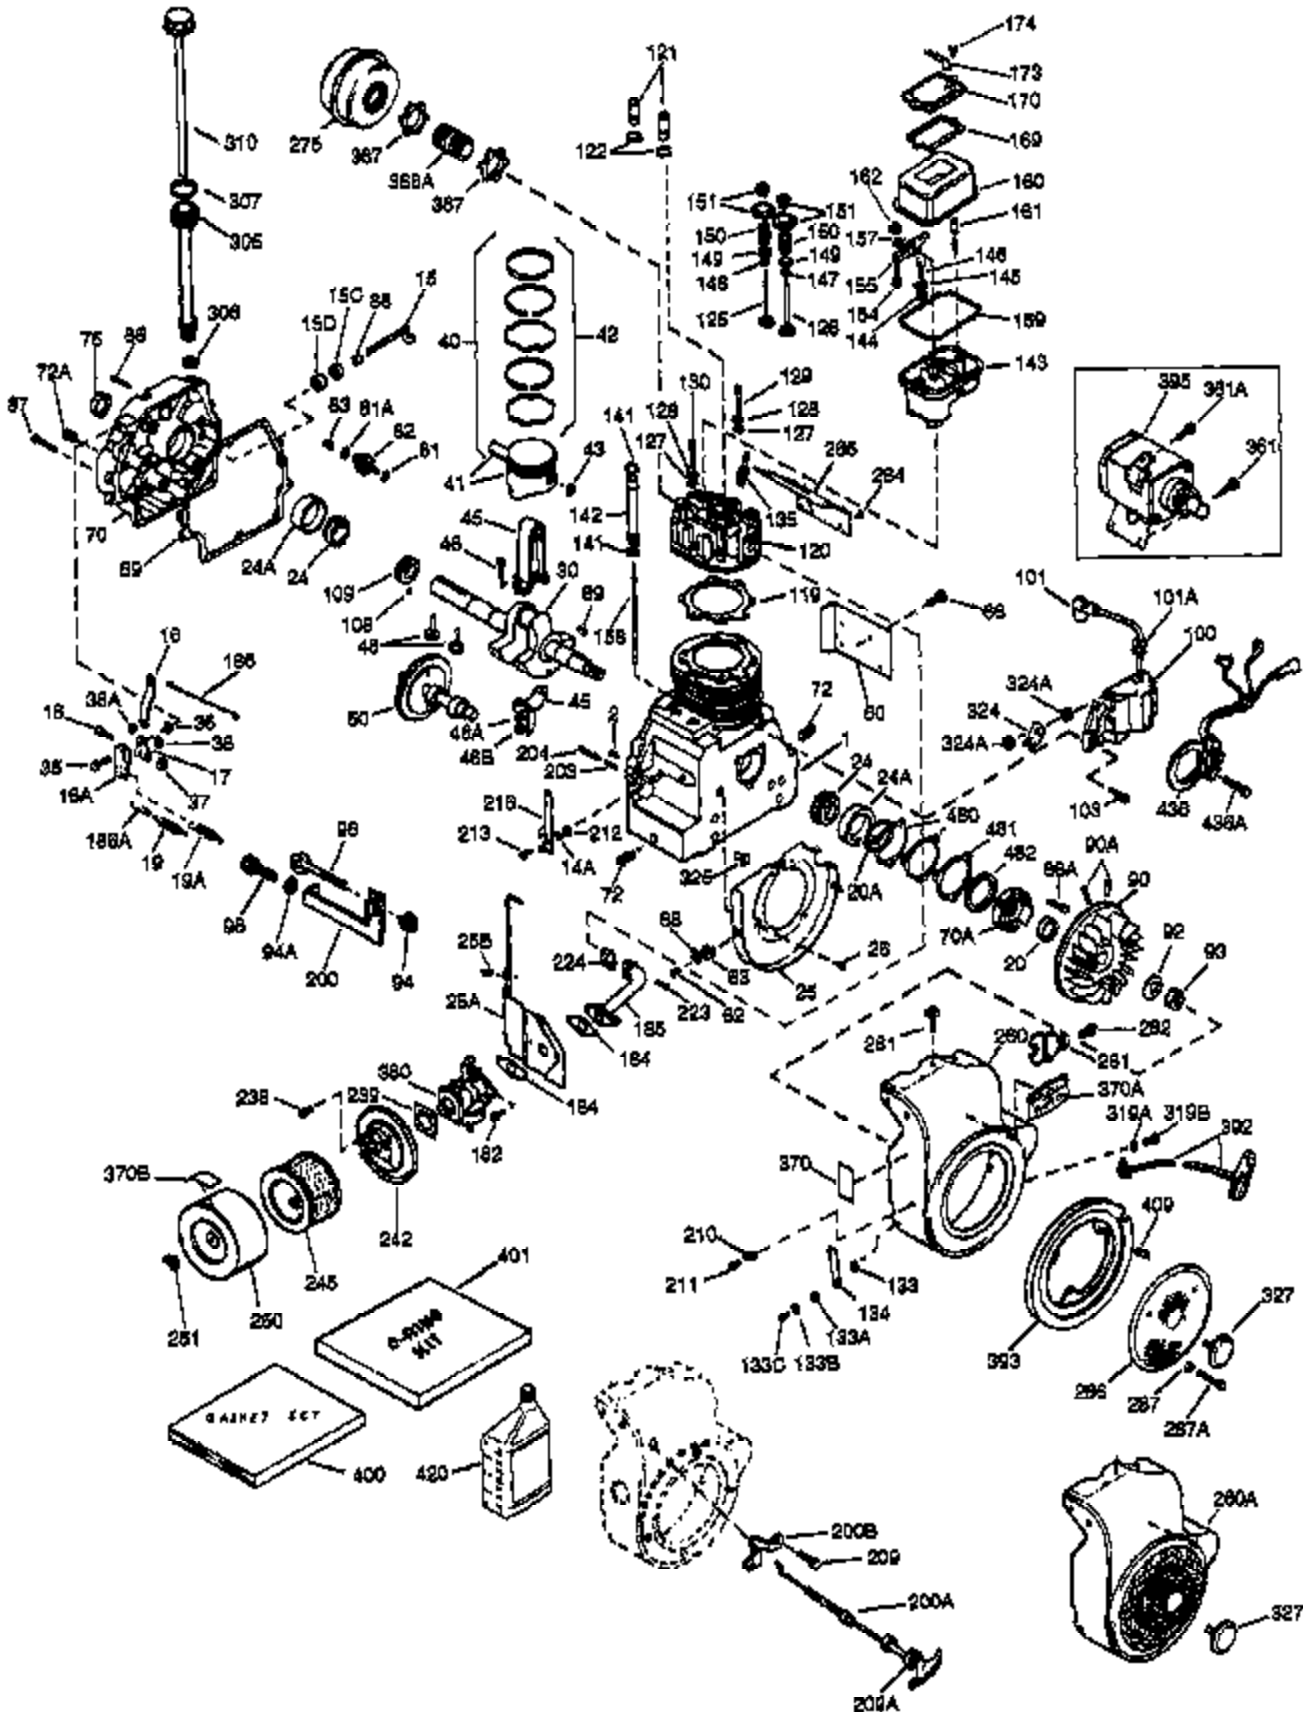

(Page 1 of 2)

IMAGE FILE: ENOH120.2

Engine Parts List #1

Ref #	Part Number	Qty	Description
1	34291A	1	Cylinder (Incl. 2, 20 & 72)
2	27652	2	Dowel Pin
14A	28558	1	Washer
15	32425	1	Governor Rod
16	31963	1	Governor Lever
16B	31965	1	Governor Spring Plate
17	31964	1	Governor Lever Clamp
18	650544	1	Screw, Torx T-25, 10-24 x 7/8"
19	31967	1	Extension Spring
20	31950	1	* Oil Seal
20A	32599	1	* "O" Ring
24A	31928	2	Bearing Cup
24	31932	2	Tapered Roller Bearing
25A	33477A	1	Air Baffle
25	32579	1	Blower Housing Baffle
25B	650738	1	Screw, 1/4-20 x 5/8"
26	650561	3	Screw, 1/4-20 x 5/8"
30	33397A	1	Crankshaft
35	30312	1	Screw, 10-32 x 1/2"
37	7975	1	Lock Nut, 10-24
38A	650518	1	Washer
38	29193	1	Retaining Ring
40	34546	1	Piston, Pin & Ring Set (Std.)
40	34547	1	Piston, Pin & Ring Set (.010" OS)
40	34548	1	Piston, Pin & Ring Set (.020" OS)
41	34292B	1	Piston & Pin Ass'y. (Std.) (Incl. 43)
41	34293B	1	Piston & Pin Ass'y. (.010" OS) (Incl. 43)
41	34294B	1	Piston & Pin Ass'y. (.020" OS) (Incl. 43)
42	34297	1	Ring Set (Std.)
42	34298	1	Ring Set (.010" OS)
42	34299	1	Ring Set (.020" OS)
43	31919	2	Piston Pin Retaining Ring
45	33093A	1	Connecting Rod Ass'y. (Incl.46 - 46B)
45	34383	1	Connecting Rod Ass'y.(.010" US)(Incl. 46-46B)
45	34384	1	Connecting Rod Ass'y.(.020" US)(Incl. 46-46B)
46A	26073	2	Washer
46B	28264	2	Nut
46	32077	2	Connecting Rod Bolt
48	33472	2	Valve Lifter
50	34752	1	Camshaft (MCR)
60	33479	1	Blower Housing Extension
66	30063	2	Screw, Torx T-30, 1/4-20 x 1/2"
69	31956B	1	* Cylinder Cover Gasket
70A	32577	1	Cylinder Cover (See Ref. #'s 480-482)
70	32685	1	Cylinder Cover (Incl. 15,38,72,75,88)
72	31927	2	Oil Drain Plug
75	31950	1	Oil Seal
81A	650745	1	Washer
81	30590A	1	Washer
82	34751	1	Governor Gear Ass'y.
83	35322	1	Governor Spool
86A	792028	3	Screw, 5/16-18 x 7/8"
86	650588	1	Screw, 1/4-20 x 2"
87	650451	8	Screw, 1/4-20 x 1"
88	32426	1	Spacer
89	650592	1	Flywheel Key
90	610901	1	Flywheel (Incl. 90A)
90A	730201	1	Trigger Pin Kit