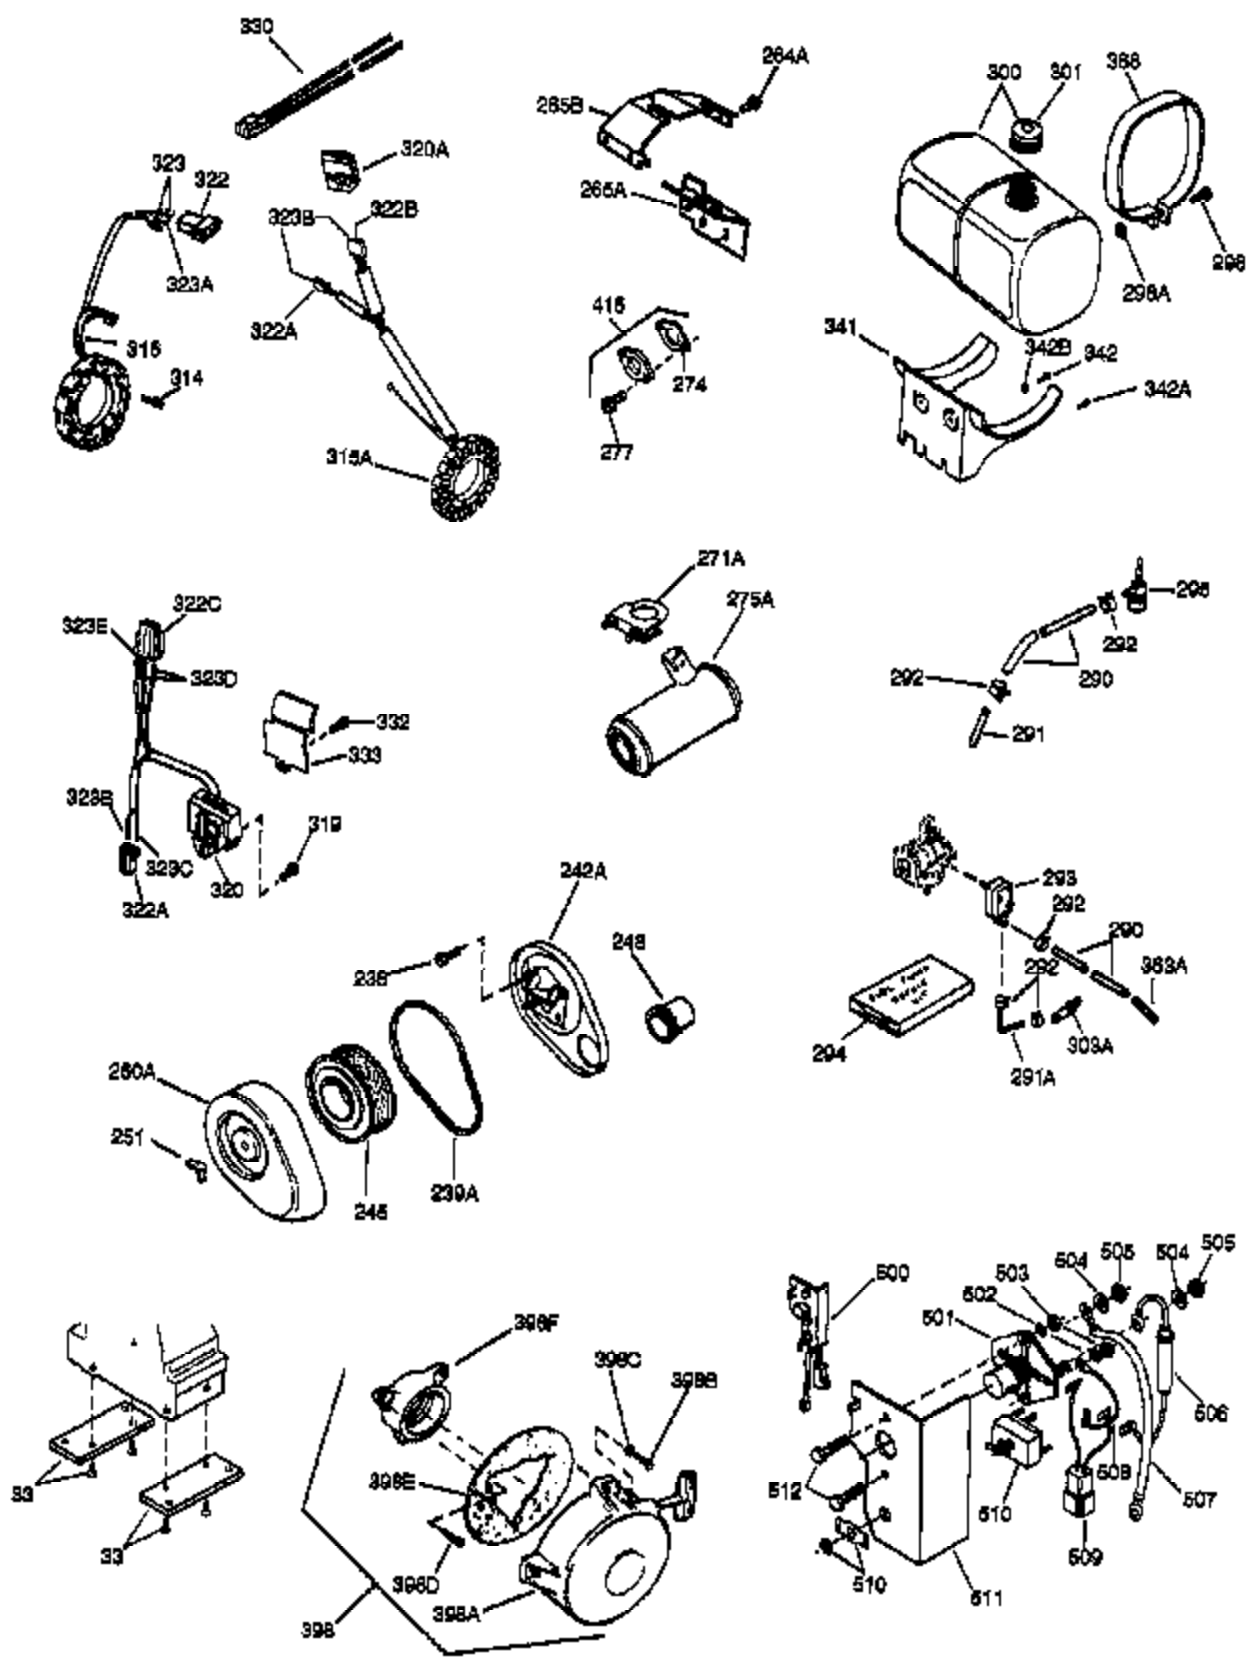

(Page 2 of 2)

IMAGE FILE: ENOH120.2

Ref #	Part Number	Qty	Description
16B	31965	1	Governor Spring Plate
135	33657	1	Resistor Spark Plug (RL82C)
238	650399	4	Screw, 10-32 x 5/8"
245	32008	1	Air Cleaner Filter
251	650513	1	Wing Nut, 1/4-20
261A	650751	1	Screw, 1/4-20 x 7/16"
274	33515A	1	* Exhaust Gasket
290	29774	1	Fuel Line (6.00")
291A	29774	1	Fuel Line
291	30962	1	Fuel Line
292	26460	4	Fuel Line Clamp
293	35807	1	Pulse Pump
294	35791	1	Pulse Pump Repair Kit
295	29683	1	Fuel Shut-Off Valve
298	650488	1	Screw, 1/4-20 x 1-1/4"
298A	650456	1	Lock Nut, 1/4-20
300	33979	1	Fuel Tank (Incl. 301)
301	33032	1	Fuel Cap
303	29634	2	Fuel Fitting
341	33978	1	Fuel Tank Bracket
342A	650785	2	Screw, 5/16-18 x 5/8"
342B	650787	2	Belleville Washer
342	650786	2	Screw, 1/4-20 x 5/8"
355	590452	1	Starter Handle
368	33980	1	Fuel Tank Strap
436B	650399	2	Screw, 10-32 x 5/8"