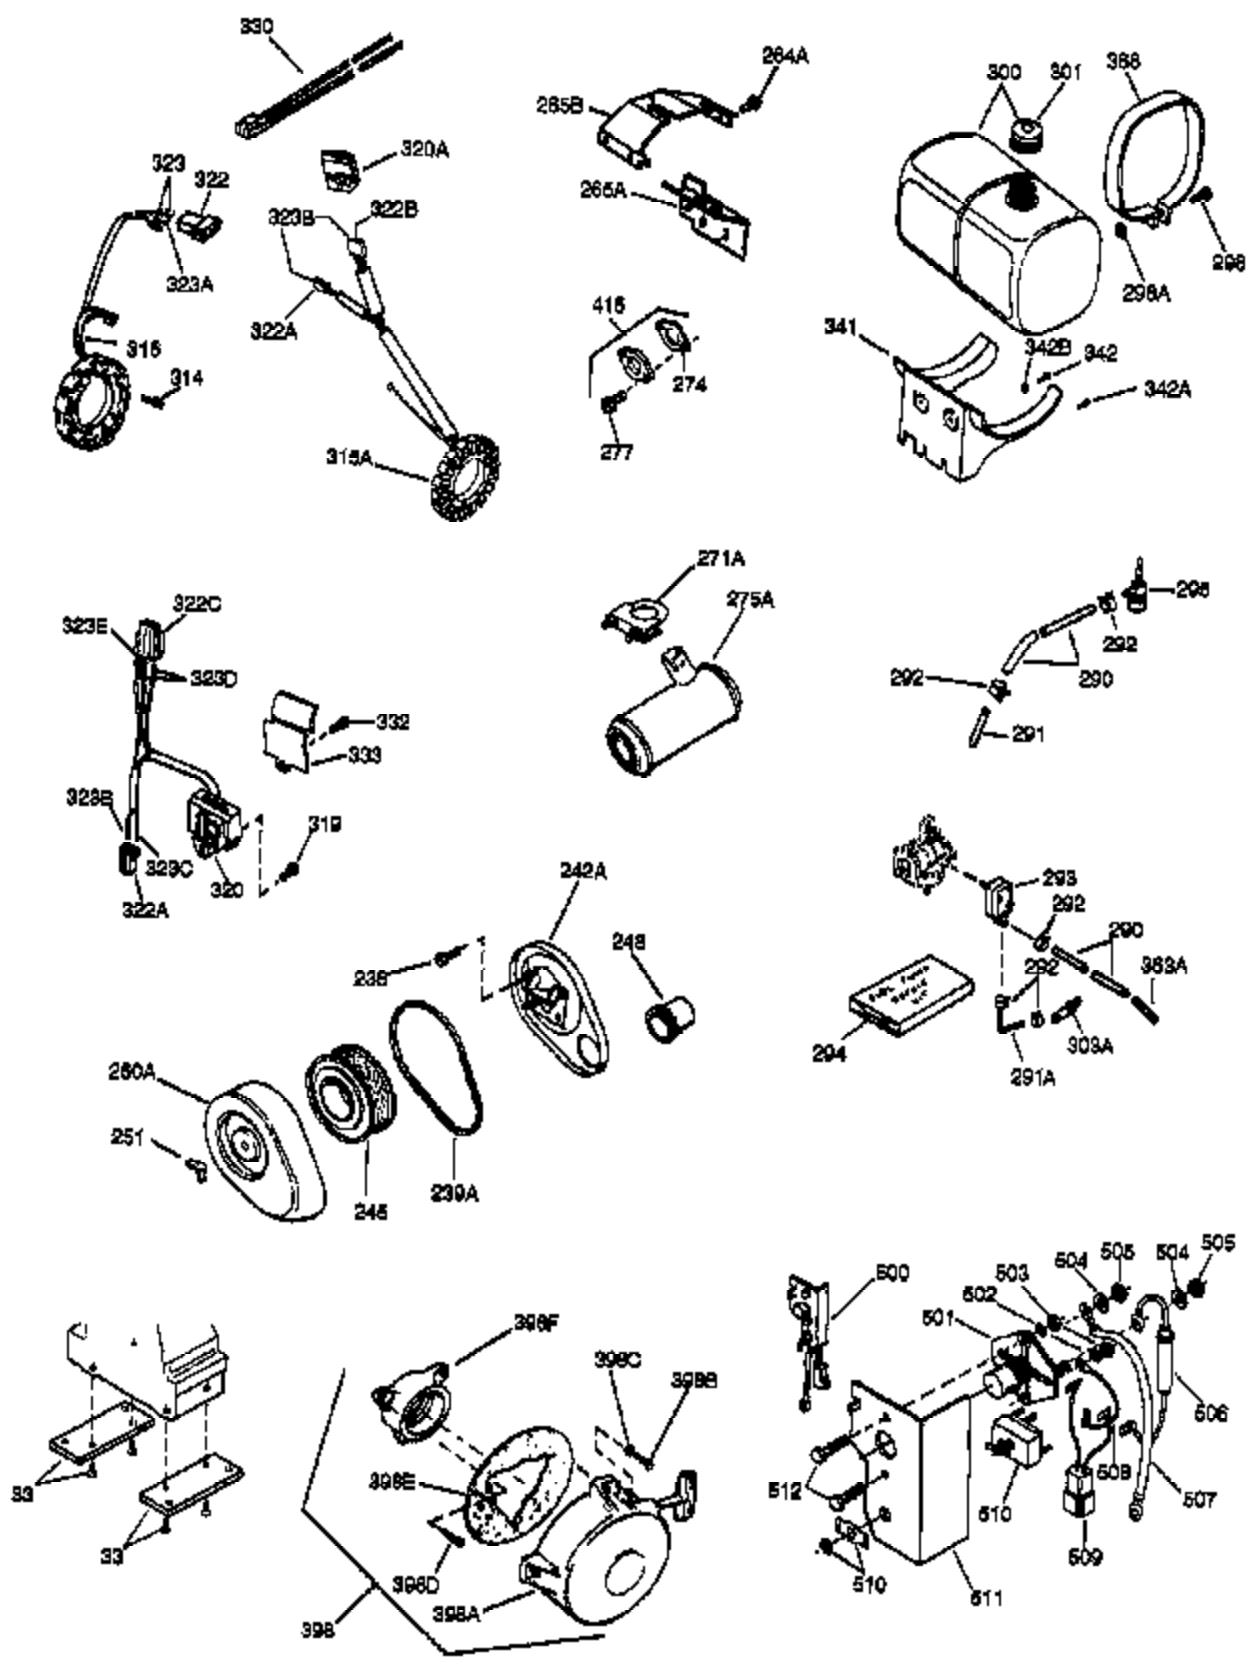

(Page 2 of 2)

IMAGE FILE: ENOH120.2

Ref #	Part Number	Qty	Description
16B	31965	1	Governor Spring Plate
135	35552	1	Resistor Spark Plug (RL82C)
238	650399	4	Screw, 10-32 x 5/8"
239A	34197	1	Air Cleaner Gasket
245	32008	1	Air Cleaner Filter
248	34194A	1	Air Cleaner Tube
251	650513	1	Wing Nut, 1/4-20
261A	650751	1	Screw, 1/4-20 x 7/16"
265A	34284	1	Cylinder Head Cover
274	33515A	1	* Exhaust Gasket
290	29774	1	Fuel Line (6.00")
291	30962	1	Fuel Line
291A	29774	1	Fuel Line & Clamp Ass'y (2.88)
292	26460	4	Fuel Line Clamp
293	35807	1	Impulse Fuel Pump (Incl. 294)
294	35791	1	Impulse Fuel Pump Repair Kit
295	29683	1	Fuel Shut-Off Valve
298	650488	1	Screw, 1/4-20 x 1-1/4"
298A	650456	1	Lock Nut, 1/4-20
300	33979	1	Fuel Tank (Incl. 301)
301	33032	1	Fuel Cap
303	29634	2	Fuel Fitting
311	33068	1	Oil Fill Tube (Incl. 312)
312	29985	1	"O" Ring
314	650521	2	Screw, 10-32 x 1-1/8"
315	610902	1	Alternator Coil (20 Amp)(Incl. 322 - 323A)
319	30063	1	Screw, Torx T-30, 1/4-20 x 1/2"
320	610996	1	Regulator (Incl.322A,322C,323B,323C,3 23D&323E)
322	611201	1	Connector
323	610904	1	Terminal
323A	610905	2	Terminal
341	33978	1	Fuel Tank Bracket
342A	650785	2	Screw, 5/16-18 x 5/8"
342B	650787	2	Belleville Washer
342	650786	2	Screw, 1/4-20 x 5/8"
355	590452	1	Starter Handle
363A	34148	1	Fuel Line Spring
368	33980	1	Fuel Tank Strap
436B	650399	2	Screw, 10-32 x 5/8"
500	730198	1	Electric Starter Switch Kit (Incl. 50 1 - 512)