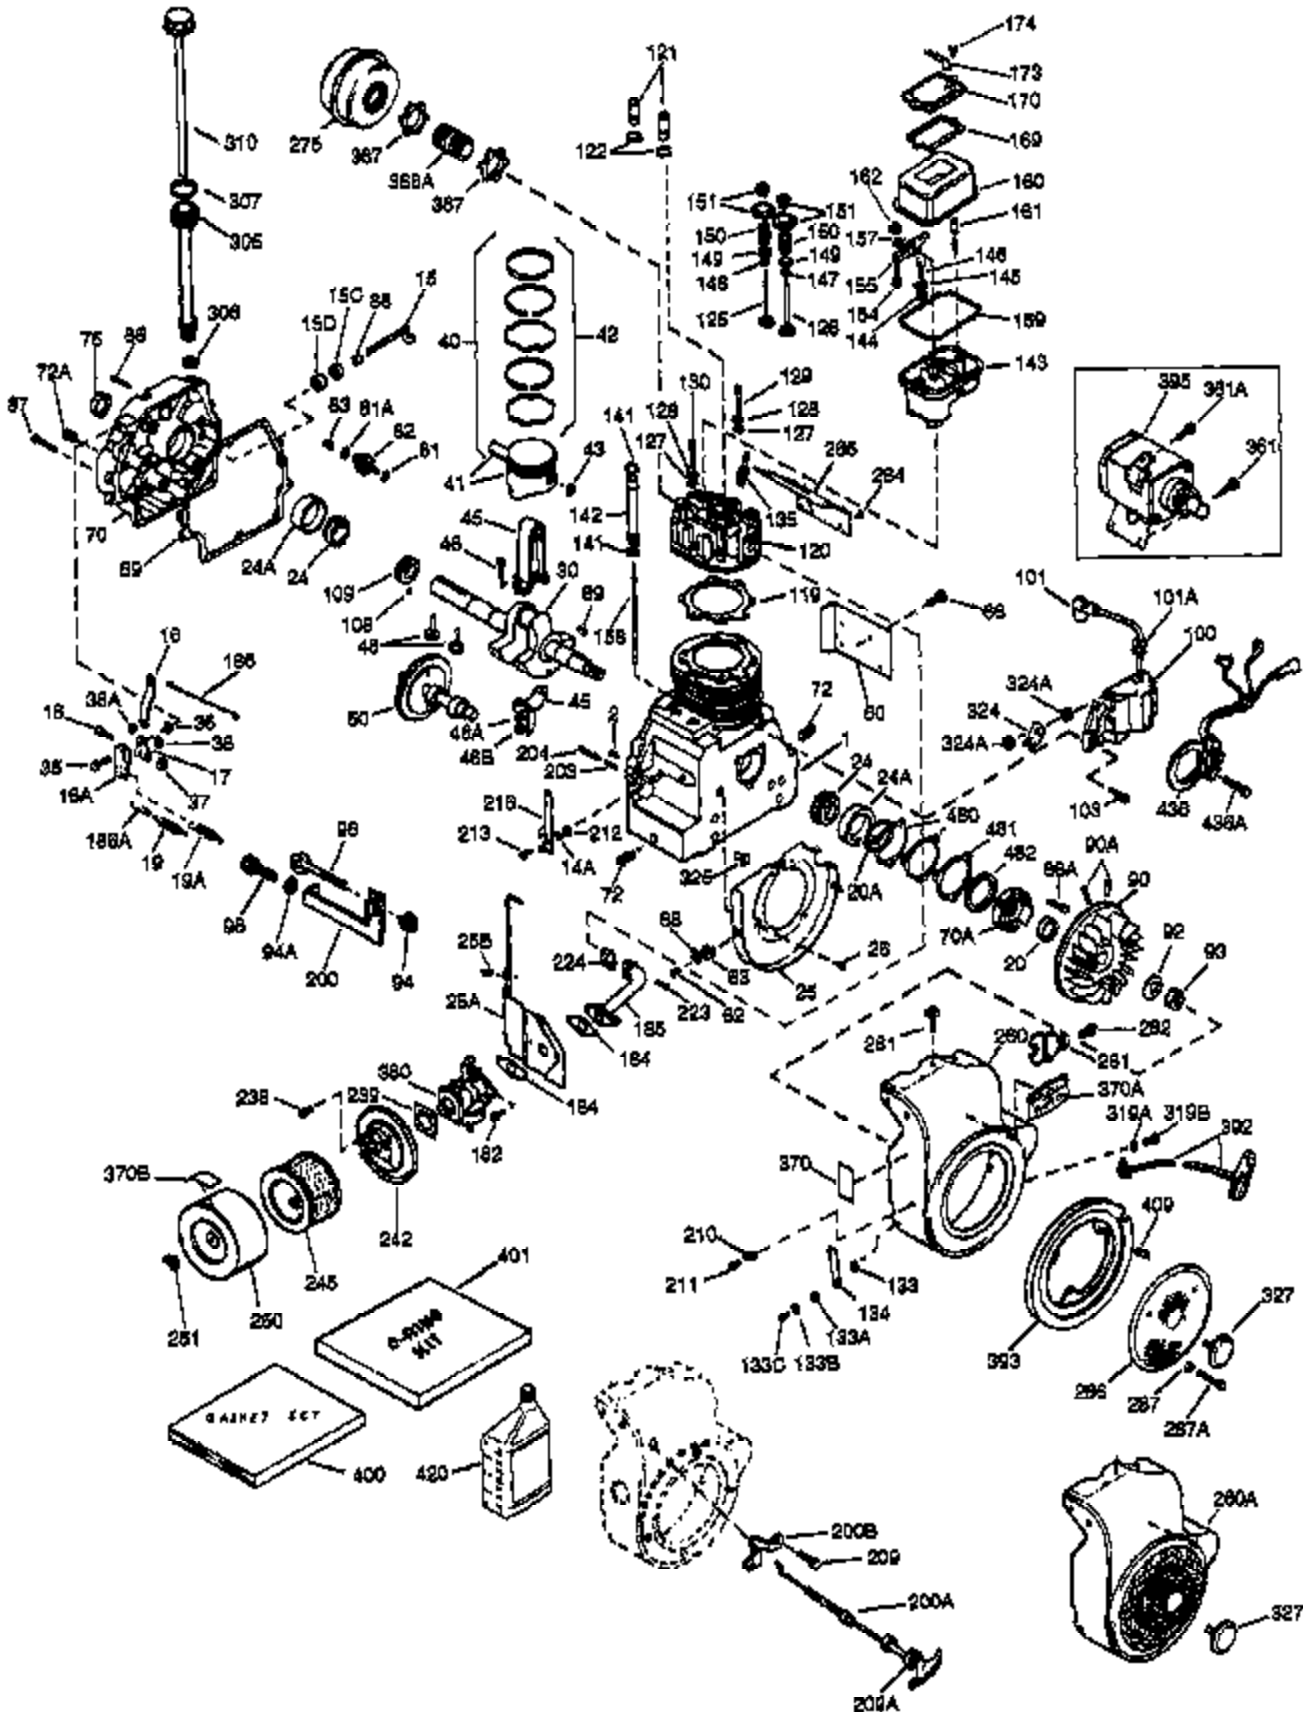

(Page 1 of 2)

IMAGE FILE: ENOH120.2

Engine Parts List #1

Ref #	Part Number	Qty	Description
	1 34291A	1	Cylinder (Incl. 2, 20 & 72)
	2 27652	2	Dowel Pin
	14A 28558	1	Washer
	15C 34222	1	Needle Bearing
	15 32425	1	Governor Rod
	15D 34223	1	Needle Bearing & Seal Ass'y.
	16 31963	1	Governor Lever
	16B 31965	1	Governor Spring Plate
	17 31964	1	Governor Lever Clamp
	18 650544	1	Screw, Torx T-25, 10-24 x 7/8"
	19 31967	1	Extension Spring
	20 31950	1	* Oil Seal
	20A 32599	1	* "O" Ring
	24A 31928	2	Bearing Cup
	24 31932	2	Tapered Roller Bearing
	25 32579	1	Blower Housing Baffle
	25A 34285	1	Air Baffle
	25B 650738	1	Screw, 1/4-20 x 5/8"
	26 650561	3	Screw, 1/4-20 x 5/8"
	30 33397A	1	Crankshaft
	35 30312	1	Screw, 10-32 x 1/2"
	36 8345	1	Washer
	37 7975	1	Lock Nut, 10-24
	38A 650518	1	Washer
	38 29193	1	Retaining Ring
	40 34546	1	Piston, Pin & Ring Set (Std.)
	40 34547	1	Piston, Pin & Ring Set (.010" OS)
	40 34548	1	Piston, Pin & Ring Set (.020" OS)
	41 34292B	1	Piston & Pin Ass'y. (Std.) (Incl. 43)
	41 34293B	1	Piston & Pin Ass'y. (.010" OS) (Incl. 43)
	41 34294B	1	Piston & Pin Ass'y. (.020" OS) (Incl. 43)
	42 34297	1	Ring Set (Std.)
	42 34298	1	Ring Set (.010" OS)
	42 34299	1	Ring Set (.020" OS)
	43 31919	2	Piston Pin Retaining Ring
	45 33093A	1	Connecting Rod Ass'y. (Incl.46 - 46B)
	45 34383	1	Connecting Rod Ass'y.(.010" US)(Incl. 46-46B)
	45 34384	1	Connecting Rod Ass'y.(.020" US)(Incl. 46-46B)
	46A 26073	2	Washer
	46 32077	2	Connecting Rod Bolt
	46B 28264	2	Nut
	48 33472	2	Valve Lifter
	50 34752	1	Camshaft (MCR)
	69 31956B	1	* Cylinder Cover Gasket
	70 32685	1	Cylinder Cover (Incl. 15,38,72,75 & 8 8)
	70A 32577	1	Cylinder Cover (See Ref. #'s 480-482)
	72 31927	2	Oil Drain Plug
	72 31927	2	Oil Drain Plug
	75 31950	1	Oil Seal
	81A 650745	1	Washer
	81 30590A	1	Washer
	82 34751	1	Governor Gear Ass'y.
	83 35322	1	Governor Spool
	86A 792028	3	Screw, 5/16-18 x 7/8"
	86 650588	1	Screw, 1/4-20 x 2"
	87 650451	8	Screw, 1/4-20 x 1"
	88 32426	1	Spacer
	89 650592	1	Flywheel Key