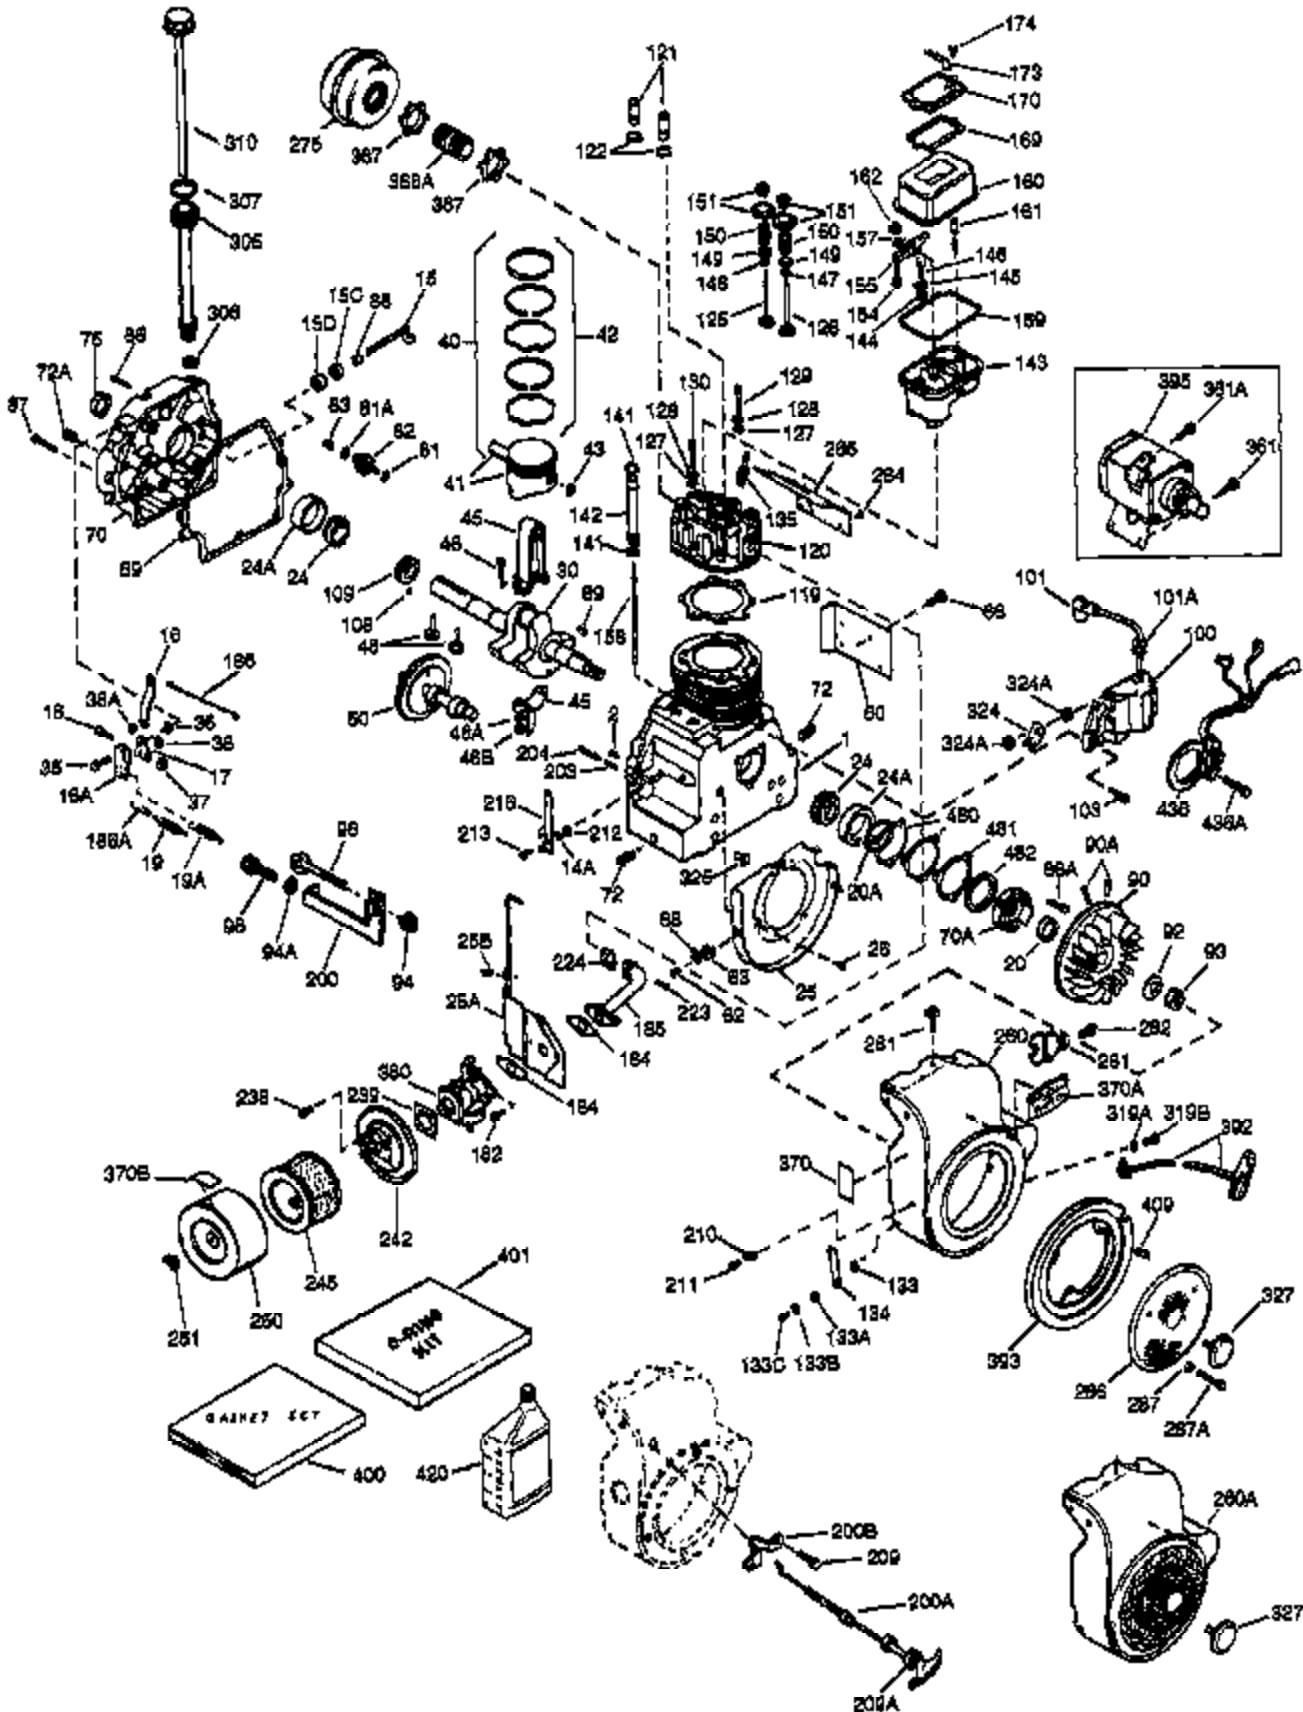

## Engine Parts List #1

Ref #	Part Number	Qty	Description
1	34291A	1	Cylinder (Incl. 2, 20 & 72)
2	27652	2	Dowel Pin
15	32425	1	Governor Rod
15C	34222	1	Needle Roller Bearing
15D	34223	1	Needle Roller Bearing
16A	31965	1	Governor Spring Plate
16	31963	1	Governor Lever
17	31964	1	Governor Lever Clamp
18	650544	1	Screw, 10-24 x 7/8"
19A	34458	1	Extension Spring
20A	32599	1	* "O" Ring
20	31950	1	* Oil Seal
24A	31928	2	Bearing Cup
24	31932	2	Tapered Roller Bearing
25A	33477A	1	Air Baffle
25B	650738	1	Screw, 1/4-20 x 5/8"
25	32579	1	Blower Housing Baffle
26	650561	3	Screw, 1/4-20 x 5/8"
30	33977B	1	Crankshaft
35	30312	1	Screw, 10-32 x 1/2"
36	8345	1	Flat Washer
37	7975	1	Lock Nut, 10-24
38A	650518	1	Washer
38	29193	1	Retaining Ring
40	34546	1	Piston, Pin & Ring Set (Std.)
40	34547	1	Piston, Pin & Ring Set (.010" OS)
40	34548	1	Piston, Pin & Ring Set (.020" OS)
41	34292B	1	Piston & Pin Ass'y. (Std.) (Incl. 43)
41	34293B	1	Piston & Pin Ass'y. (.010" OS) (Incl. 43)
41	34294B	1	Piston & Pin Ass'y. (.020" OS) (Incl. 43)
42	34297	1	Ring Set (Std.)
42	34298	1	Ring Set (.010" OS)
42	34299	1	Ring Set (.020" OS)
43	31919	2	Piston Pin Retaining Ring
45	33093A	1	Connecting Rod Ass'y. (Incl.46 - 46B)
45	34383	1	Connecting Rod Ass'y.(.010" US)(Incl. 46-46B)
45	34384	1	Connecting Rod Ass'y.(.020" US)(Incl. 46-46B)
46B	28264	2	Nut
46A	26073	2	Washer
46	32077	2	Connecting Rod Bolt
48	33472	2	Valve Lifter
50	34752	1	Camshaft (MCR)
60	33479	1	Blower Housing Extension
62	650760	1	Screw, 8-32 x 3/8"
63	28545	1	Grommet
68	33356	1	Ground Terminal
69	31956B	1	* Cylinder Cover Gasket
70	34095	1	Cylinder Cover (Incl. 15,38,72,75,88)
70A	32577	1	Cylinder Cover (See Ref. #'s 480-482)
72	31927	2	Oil Drain Plug
75	31950	1	Oil Seal
81A	650745	1	Washer
81	30590A	1	Washer
82	34751	1	Governor Gear Ass'y.
83	35322	1	Governor Spool
86	650588	1	Screw, 1/4-20 x 2"
86A	792028	3	Screw, 5/16-18 x 7/8"
87	650451	8	Screw, 1/4-20 x 1"