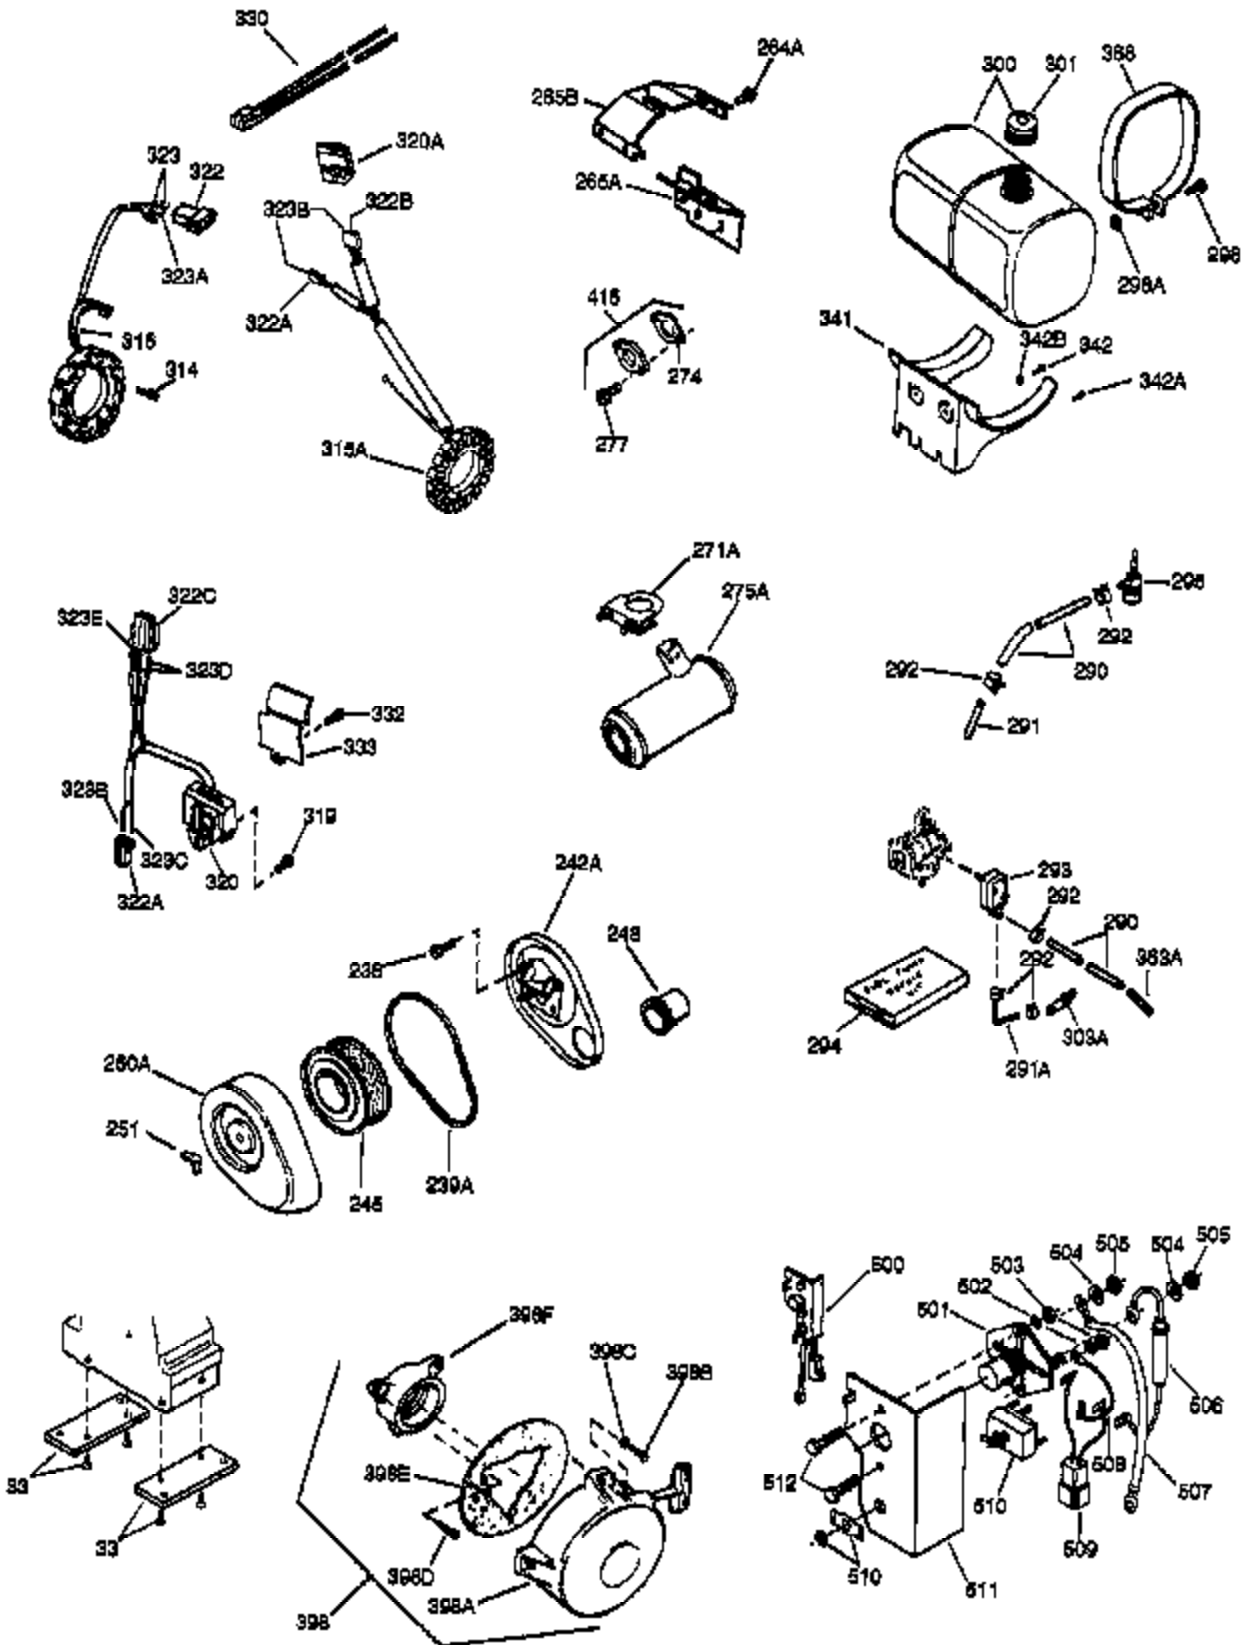

(Page 2 of 2)

IMAGE FILE: ENOH120.2

Ref #	Part Number	Qty	Description
135	35552	1	Resistor Spark Plug (RL82C)
238	650399	4	Screw, 10-32 x 5/8"
245	32008	1	Air Cleaner Filter
251	650513	1	Wing Nut, 1/4-20
261A	650751	1	Screw, 1/4-20 x 7/16"
274	33515A	1	* Exhaust Gasket
290	29774	1	Fuel Line (1.12")
291	30962	1	Fuel Line (21.00")
291A	31966	1	Fuel Line (6.00")
292	26460	4	Fuel Line Clamp
293	35807	1	Fuel Pump (Incl. 294)
294	35791	1	Pulse Pump Repair Kit
295	29683	1	Fuel Shut-Off Valve
298A	650456	1	Lock Nut, 1/4-20
298	650488	1	Screw, 1/4-20 x 1-1/4"
300	33978	1	Fuel Tank (Incl. 301)
301	33032	1	Fuel Cap
303	29634	1	Fuel Fitting
341	33978	1	Fuel Tank Bracket
342B	650787	2	Belleville Washer
342A	650785	2	Screw, 5/16-18 x 5/8"
342	650786	2	Screw, 1/4-20 x 5/8"
355	590452	1	Starter Handle
368	33980	2	Fuel Tank Strap
436B	650399	2	Screw, 10-32 x 5/8"