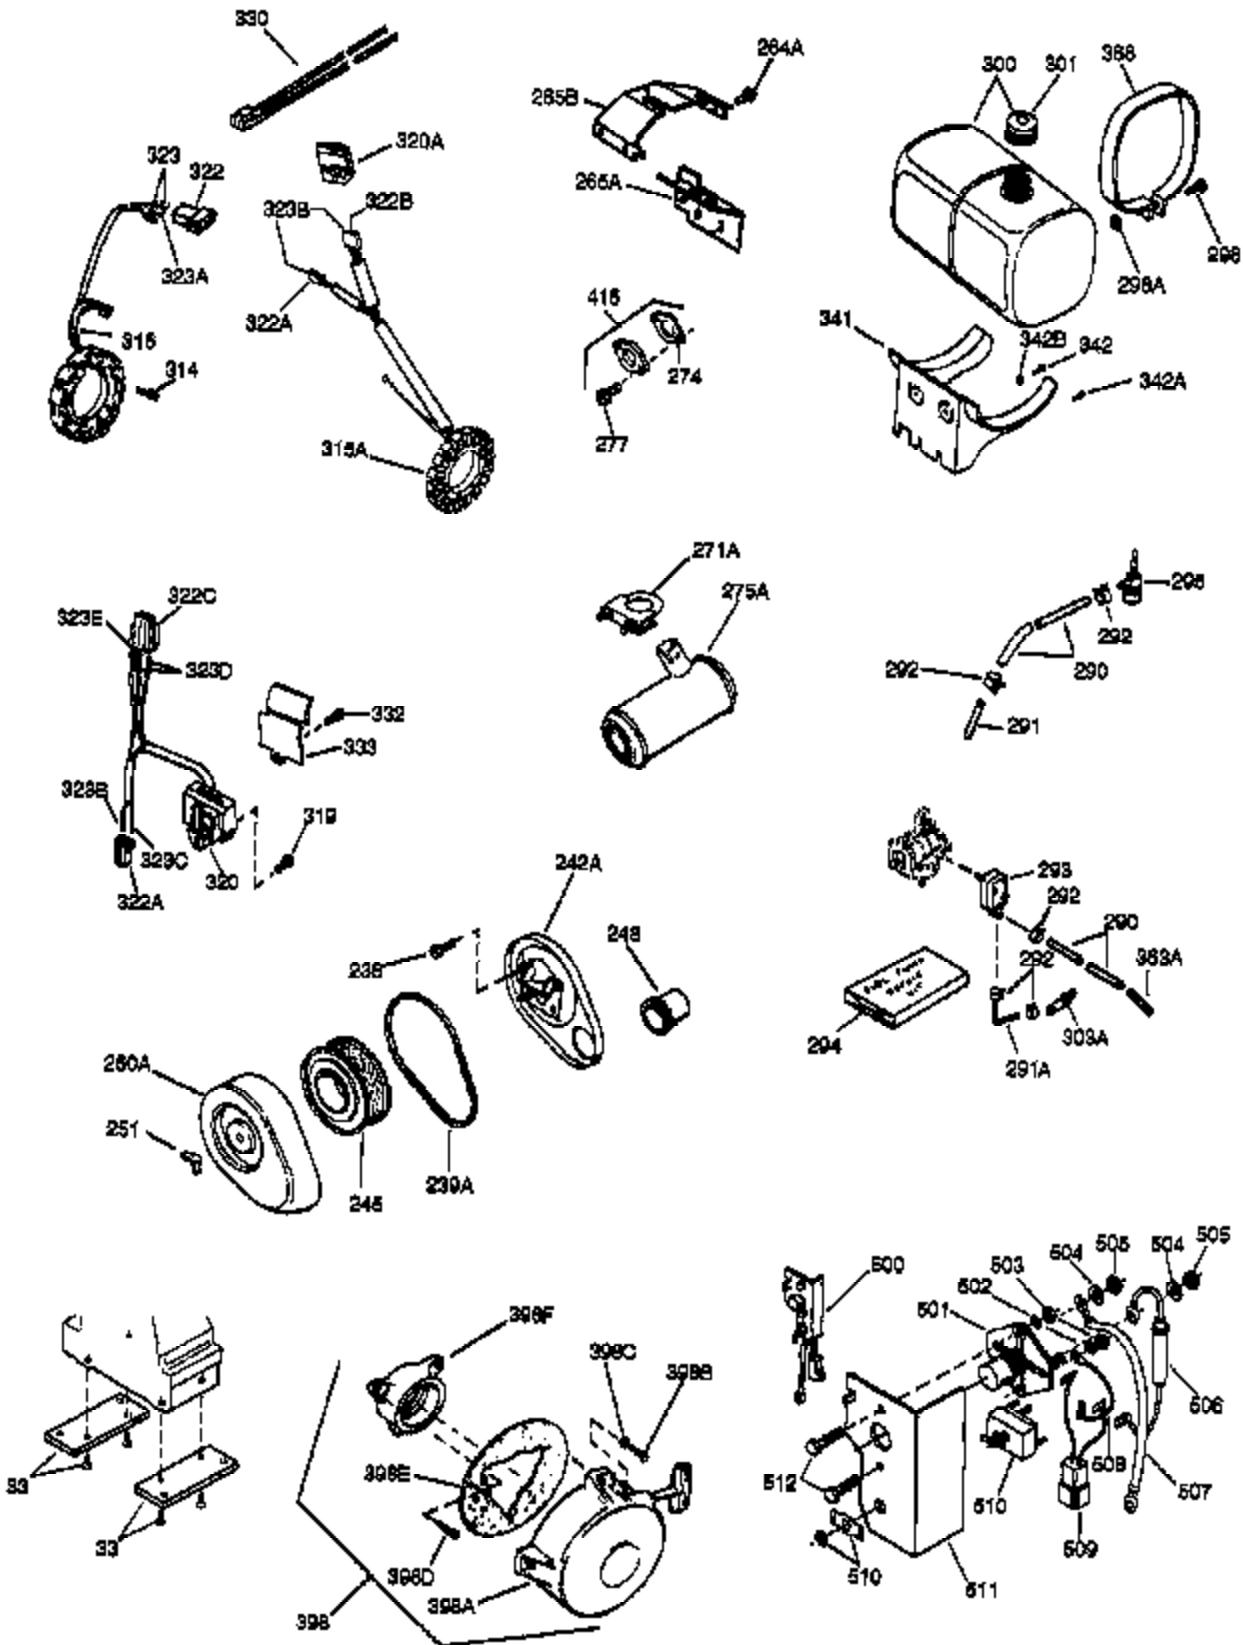

(Page 2 of 2)

IMAGE FILE: ENOH120.2

Ref #	Part Number	Qty	Description
16B	31965	1	Governor Spring Plate
72B	28534	1	Oil Drain Plug
135	35552	1	Resistor Spark Plug (RL82C)
238	650399	4	Screw, 10-32 x 5/8"
239A	34197	1	Air Cleaner Gasket
245	32008	1	Air Cleaner Filter
248	34194A	1	Air Cleaner Tube
251	650513	1	Wing Nut, 1/4-20
261A	650751	1	Screw, 1/4-20 x 7/16"
271A	35732	1	Muffler Clamp
274	33515A	1	* Exhaust Gasket
290	29774	1	Fuel Line (6.00")
291A	29774	1	Fuel Line
291	30962	1	Fuel Line
292	26460	4	Fuel Line Clamp
293	35807	1	Pulse Pump
294	35791	1	Pulse Pump Repair Kit
295	29683	1	Fuel Shut-Off Valve
298A	650456	1	Lock Nut, 1/4-20
298	650488	1	Screw, 1/4-20 x 1-1/4"
300	33979	1	Fuel Tank (Incl. 301)
301	33032	1	Fuel Cap
303	29634	2	Fuel Fitting
311	33068	1	Oil Fill Plug (Incl. 312)
312	29985	1	"O" Ring
314	650521	2	Screw, 10-32 x 1-1/8"
315	611214	1	Alternator Coil (20 Amp) (Incl.322 322A&323)
319	651026	1	Screw, 1/4-20 x 1/2"
320	611215	1	Regulator (20 Amp)
322	610824	1	Connector Body
322A	610921	1	Connector Body
323	610922	5	Terminal
341	33978	1	Fuel Tank Bracket
342A	650785	2	Screw, 5/16-18 x 5/8"
342	650786	2	Screw, 1/4-20 x 5/8"
342B	650787	2	Belleville Washer
355	590701	1	Starter Handle
368	33980	1	Fuel Tank Strap
500	730198	1	Switch Ass'y.
501	34616	1	Starter Switch
502	27513	2	Lock Washer
503	650864	2	Nut, 1/4-20
504	8274	2	Lock Washer
505	650586	2	Nut, 5/16-24
506	34620	1	Wire & Fuse
507	34618	1	Starter Wire
508	34619	1	Ground Wire
509	34617	1	Adapter Cord
509A	34393	1	Alternator Adapter Cord
510	34615	1	Toggle Switch
511	34614	1	Starter Button Bracket
512	792026	2	Screw, 1/4-20 x 7/8"