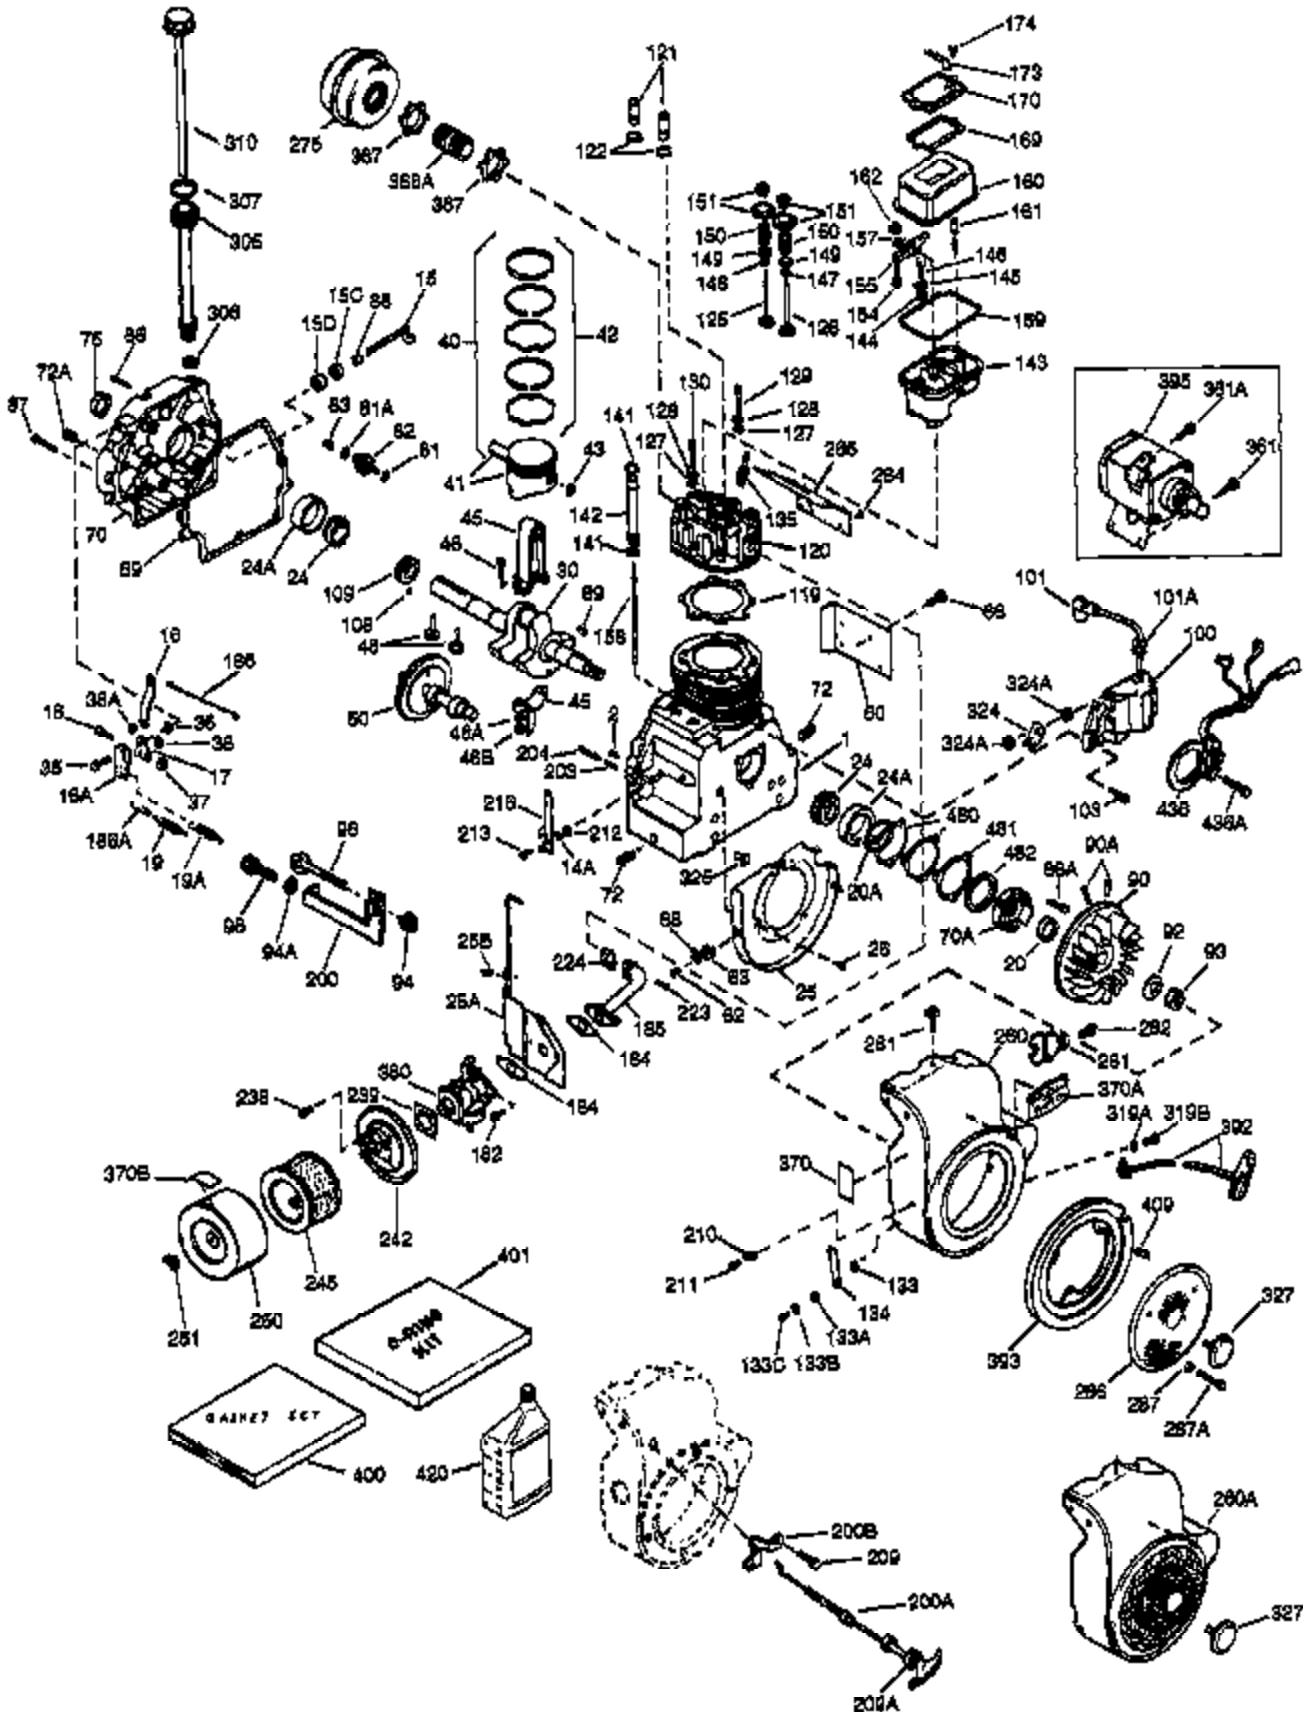

(Page 1 of 2)

IMAGE FILE: ENOH120.2

Engine Parts List #1

Ref #	Part Number	Qty	Description
	1 34291A	1	Cylinder (Incl. 2, 20 & 72)
	2 27652	2	Dowel Pin
	14A 28558	1	Washer
	15 32425	1	Governor Rod
	16B 31965	1	Governor Spring Plate
	16 31963	1	Governor Lever
	17 31964	1	Governor Lever Clamp
	18 650544	1	Screw, Torx T-25, 10-24 x 7/8"
	19 31967	1	Extension Spring
	20A 32599	1	* "O" Ring
	20 31950	1	* Oil Seal
	24A 31928	2	Bearing Cup
	24 31932	2	Tapered Roller Bearing
	25A 33477A	1	Air Baffle
	25 32579	1	Blower Housing Baffle
	25B 650738	1	Screw, 1/4-20 x 5/8"
	26 650561	3	Screw, 1/4-20 x 5/8"
	30 34278B	1	Crankshaft
	35 30312	1	Screw, 10-32 x 1/2"
	37 7975	1	Lock Nut, 10-24
	38 29193	1	Retaining Ring
	38A 650518	1	Washer
	40 34546	1	Piston, Pin & Ring Set (Std.)
	40 34547	1	Piston, Pin & Ring Set (.010" OS)
	40 34548	1	Piston, Pin & Ring Set (.020" OS)
	41 34292B	1	Piston & Pin Ass'y. (Std.) (Incl. 43)
	41 34293B	1	Piston & Pin Ass'y. (.010" OS) (Incl. 43)
	41 34294B	1	Piston & Pin Ass'y. (.020" OS) (Incl. 43)
	42 34297	1	Ring Set (Std.)
	42 34298	1	Ring Set (.010" OS)
	42 34299	1	Ring Set (.020" OS)
	43 31919	2	Piston Pin Retaining Ring
	45 33093A	1	Connecting Rod Ass'y. (Incl.46 - 46B)
	45 34383	1	Connecting Rod Ass'y.(.010" US)(Incl. 46-46B)
	45 34384	1	Connecting Rod Ass'y.(.020" US)(Incl. 46-46B)
	46B 28264	2	Nut
	46A 26073	2	Washer
	46 32077	2	Connecting Rod Bolt
	48 33472	2	Valve Lifter
	50 34752	1	Camshaft (MCR)
	60 33479	1	Blower Housing Extension
	69 31956B	1	* Cylinder Cover Gasket
	70A 32577	1	Cylinder Cover (See Ref. #'s 480-482)
	70 32685	1	Cylinder Cover (Incl. 15,38,72,75,88)
	72B 28534	1	Oil Drain Plug
	72 31927	2	Oil Drain Plug
	72A 31927	2	Oil Drain Plug
	75 31950	1	Oil Seal
	81A 650745	1	Washer
	81 30590A	1	Washer
	82 34751	1	Governor Gear Ass'y.
	83 35322	1	Governor Spool
	86 650588	1	Screw, 1/4-20 x 2"
	86A 792028	3	Screw, 5/16-18 x 7/8"
	87 650451	8	Screw, 1/4-20 x 1"
	88 32426	1	Spacer
	89 650592	1	Flywheel Key
	90A 730201	1	Trigger Pin Kit