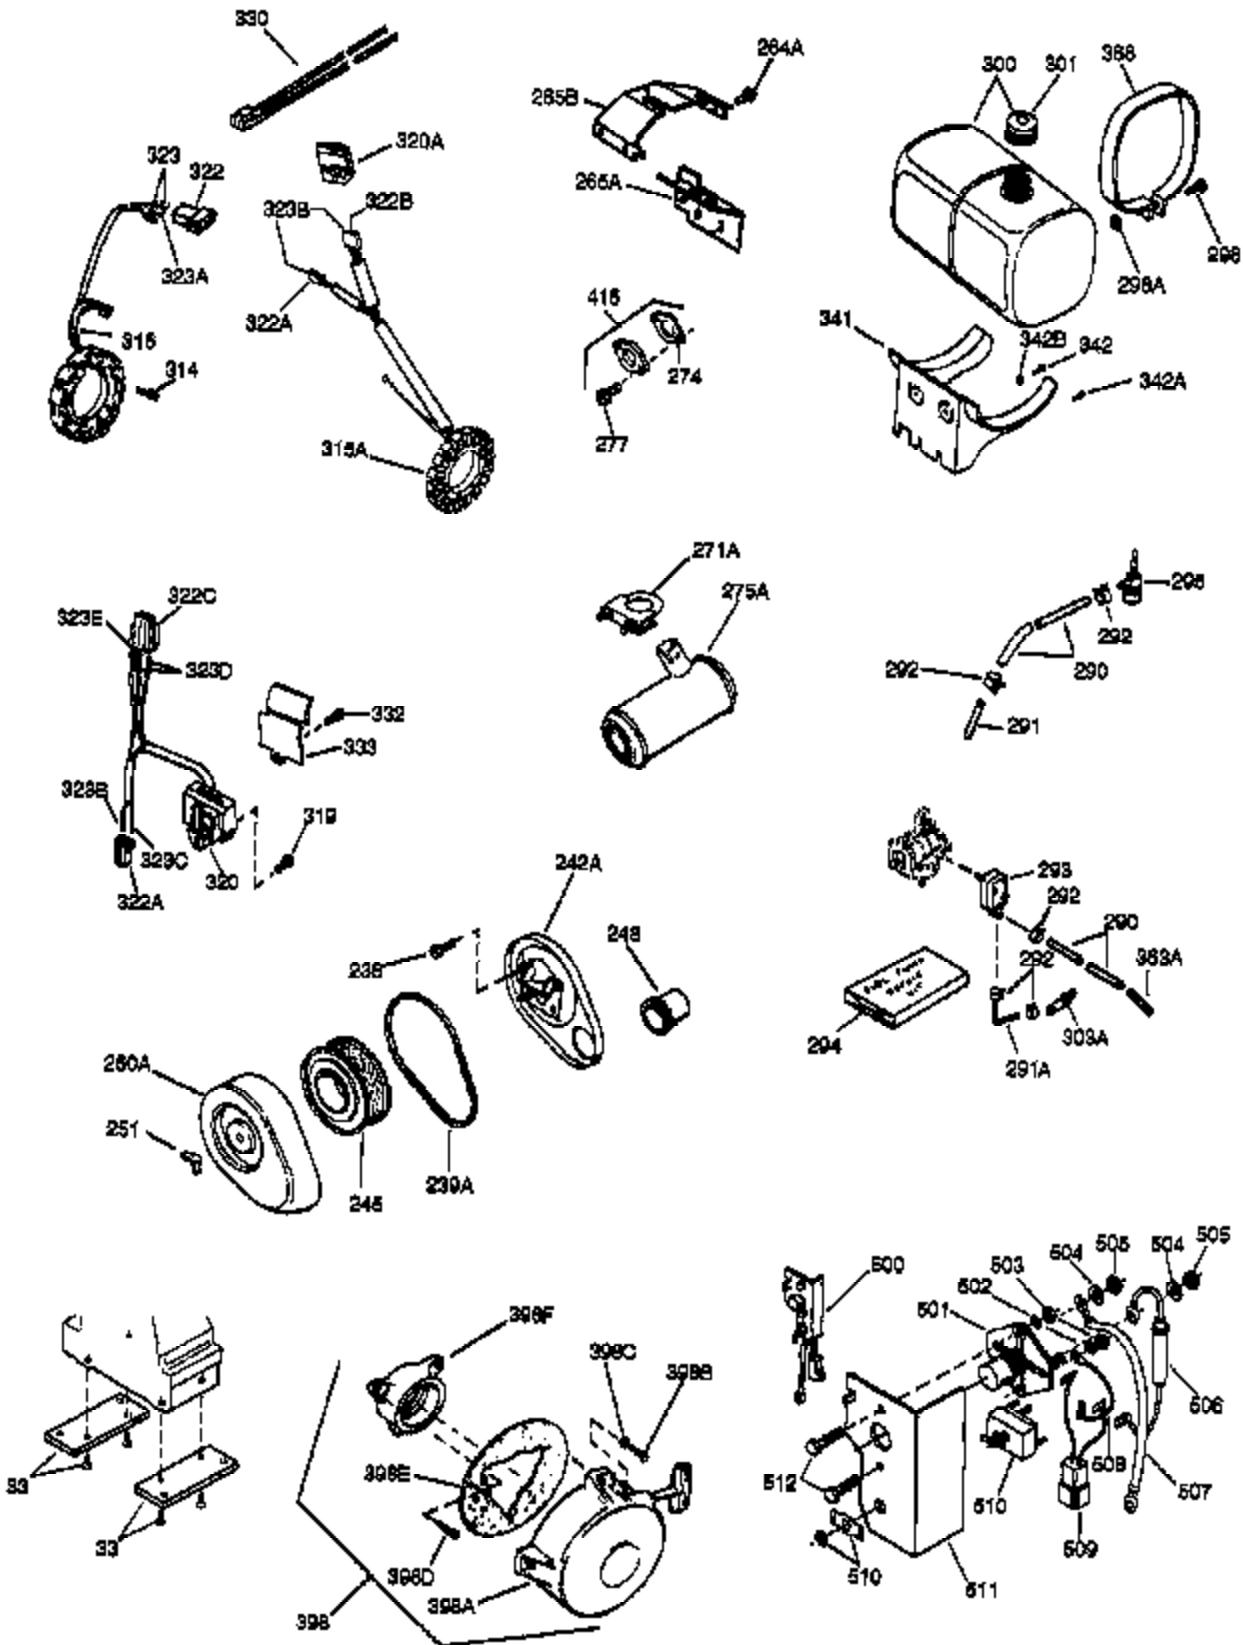

(Page 2 of 2)

IMAGE FILE: ENOH120.2

Ref #	Part Number	Qty	Description
16B	31965	1	Governor Spring Plate
135	35552	1	Resistor Spark Plug (RL82C)
238	650399	4	Screw, 10-32 x 5/8"
239A	34197	1	Air Cleaner Gasket
245	32008	1	Air Cleaner Filter
248	34194A	1	Air Cleaner Tube
251	650513	1	Wing Nut, 1/4-20
261A	650751	1	Screw, 1/4-20 x 7/16"
271A	35732	1	Muffler Clamp
274	33515A	1	* Exhaust Gasket
290	29774	1	Fuel Line (6.00")
291	30962	1	Fuel Line
291A	29774	1	Fuel Line
292	26460	4	Fuel Line Clamp
293	35807	1	Pulse Pump
294	35791	1	Pulse Pump Repair Kit
295	29683	1	Fuel Shut-Off Valve
298	650488	1	Screw, 1/4-20 x 1-1/4"
298A	650456	1	Lock Nut, 1/4-20
300	33979	1	Fuel Tank (Incl. 301)
301	33032	1	Fuel Cap
303	29634	2	Fuel Fitting
311	33068	1	Oil Fill Plug (Incl. 312)
312	29985	1	"O" Ring
314	650521	2	Screw, 10-32 x 1-1/8"
315	610902	1	Alternator Coil (20 Amp) (Incl.322B,3 23,323E)
319	30063	1	Screw, Torx T-30, 1/4-20 x 1/2"
320	610996	1	Regulator (20 Amp) (Incl.322A,C, 323A ,B,C,D)
322A	610990	1	Connector Body
322B	610903	1	Connector
322C	610921	1	Connector Body
323	610905	2	Terminal
323A	610991	2	Terminal
323B	610922	1	Terminal
323C	610989	1	Terminal
323D	610992	1	Terminal
323E	610904	1	Terminal
341	33978	1	Fuel Tank Bracket
342	650786	2	Screw, 1/4-20 x 5/8"
342A	650785	2	Screw, 5/16-18 x 5/8"
342B	650787	2	Belleville Washer
355	590452	1	Starter Handle
368	33980	1	Fuel Tank Strap
500	730198	1	Switch Ass'y.
501	34616	1	Starter Switch
502	27513	2	Lock Washer
503	650864	2	Nut, 1/4-20
504	8274	2	Lock Washer
505	650586	2	Nut, 5/16-24
506	34620	1	Wire & Fuse
507	34618	1	Starter Wire
508	34619	1	Ground Wire
509	34617	1	Adapter Cord
509A	34393	1	Alternator Adapter Cord
510	34615	1	Toggle Switch
511	34614	1	Starter Button Bracket
512	792026	2	Screw, 1/4-20 x 7/8"