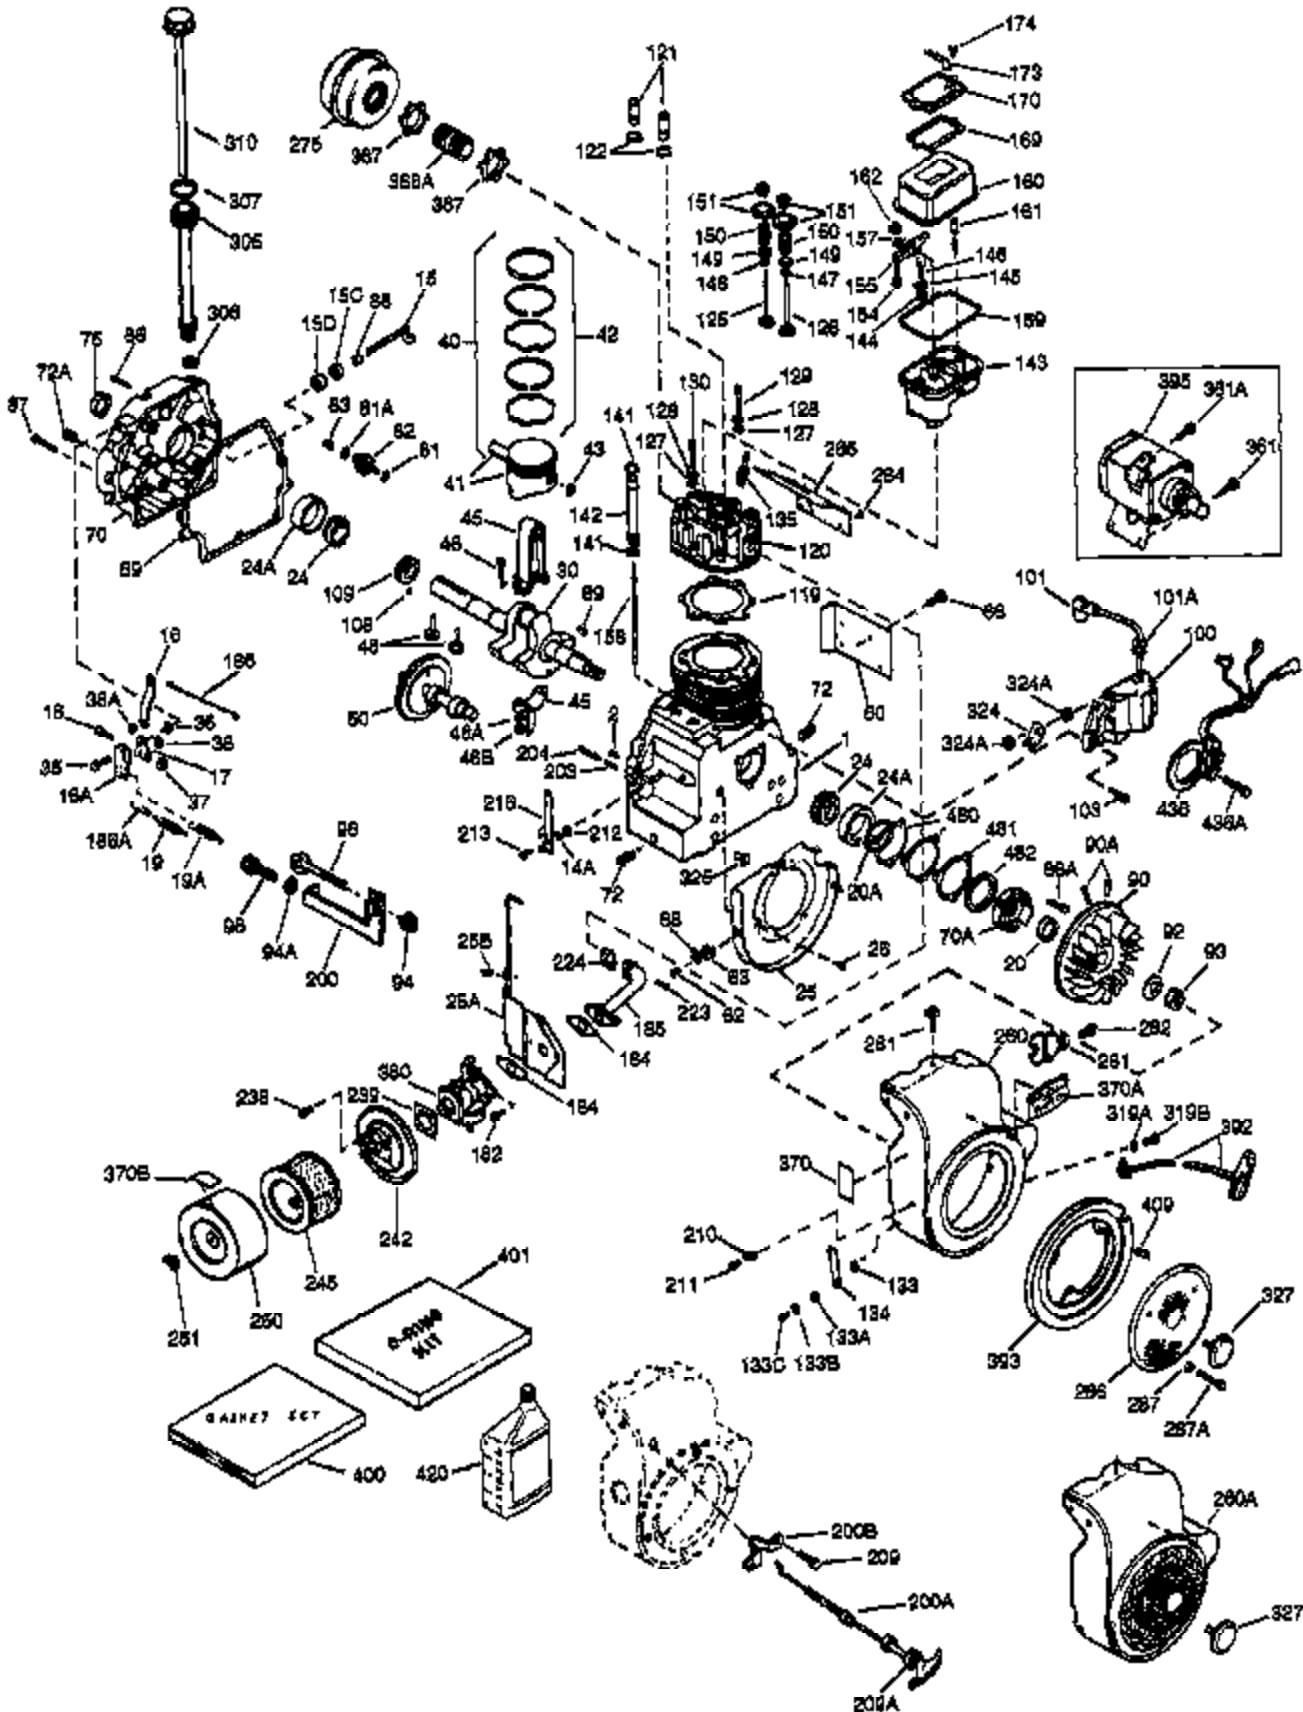

(Page 1 of 2)

IMAGE FILE: ENOH120.2

Engine Parts List #1

Ref #	Part Number	Qty	Description
1	34291A	1	Cylinder (Incl. 2, 20 & 72)
2	27652	2	Dowel Pin
14A	28558	1	Washer
15	32425	1	Governor Rod
16B	31965	1	Governor Spring Plate
16	31963	1	Governor Lever
17	31964	1	Governor Lever Clamp
18	650544	1	Screw, Torx T-25, 10-24 x 7/8"
19	31967	1	Extension Spring
20	31950	1	* Oil Seal
20A	32599	1	* "O" Ring
24A	31928	2	Bearing Cup
24	31932	2	Tapered Roller Bearing
25	32579	1	Blower Housing Baffle
25A	33477A	1	Air Baffle
25B	650738	1	Screw, 1/4-20 x 5/8"
26	650561	3	Screw, 1/4-20 x 5/8"
30	34278B	1	Crankshaft
35	30312	1	Screw, 10-32 x 1/2"
37	7975	1	Lock Nut, 10-24
38A	650518	1	Washer
38	29193	1	Retaining Ring
40	34546	1	Piston, Pin & Ring Set (Std.)
40	34547	1	Piston, Pin & Ring Set (.010" OS)
40	34548	1	Piston, Pin & Ring Set (.020" OS)
41	34292B	1	Piston & Pin Ass'y. (Std.) (Incl. 43)
41	34293B	1	Piston & Pin Ass'y. (.010" OS) (Incl. 43)
41	34294B	1	Piston & Pin Ass'y. (.020" OS) (Incl. 43)
42	34297	1	Ring Set (Std.)
42	34298	1	Ring Set (.010" OS)
42	34299	1	Ring Set (.020" OS)
43	31919	2	Piston Pin Retaining Ring
45	33093A	1	Connecting Rod Ass'y. (Incl.46 - 46B)
45	34383	1	Connecting Rod Ass'y.(.010" US)(Incl. 46-46B)
45	34384	1	Connecting Rod Ass'y.(.020" US)(Incl. 46-46B)
46A	26073	2	Washer
46B	28264	2	Nut
46	32077	2	Connecting Rod Bolt
48	33472	2	Valve Lifter
50	34752	1	Camshaft (MCR)
60	33479	1	Blower Housing Extension
69	31956B	1	* Cylinder Cover Gasket
70	32685	1	Cylinder Cover (Incl. 15,38,72,75,88)
70A	32577	1	Cylinder Cover (See Ref. #'s 480-482)
72A	31927	2	Oil Drain Plug
72	31927	2	Oil Drain Plug
75	31950	1	Oil Seal
81A	650745	1	Washer
81	30590A	1	Washer
82	34751	1	Governor Gear Ass'y.
83	35322	1	Governor Spool
86	650588	1	Screw, 1/4-20 x 2"
86A	792028	3	Screw, 5/16-18 x 7/8"
87	650451	8	Screw, 1/4-20 x 1"
88	32426	1	Spacer
89	650592	1	Flywheel Key
90A	730201	1	Trigger Pin Kit
90	610909	1	Flywheel (W/Ring Gear) (Incl. 90A)