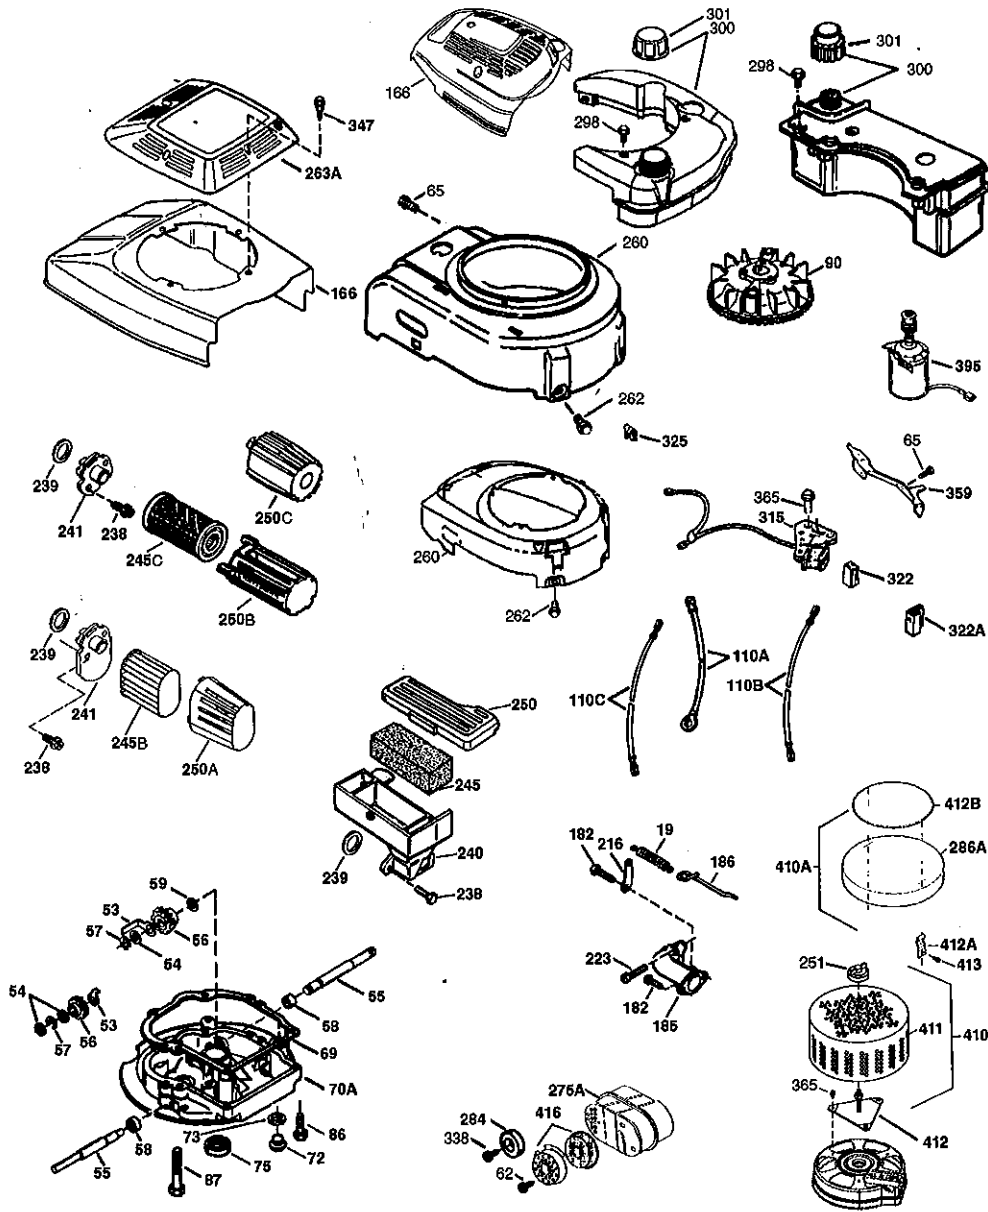

lev_pg2 LV195EA-362071D / Engine pg 2

Part List

lev_pg2 LV195EA-362071D / Engine pg 2

REF #	ITEM #	DESCRIPTION	QTY	REMARK
19	36281	Extension Spring	1	
65	30200	Screw, 10-24 x 9/16"	4	
69	37609	* Mounting Flange Gasket	1	
72	37614	Oil Drain Plug (Flush Mount)	1	
75	27897	Oil Seal	1	
86	650488	Screw, 1/4-20 x 1-1/4"	6	
90	611299	Flywheel	1	
110A	37047	Ground Wire (10.50" with male & female flag terminals)	1	
130	6021A	Screw, 5/16-18 x 1-7/16"	8	
182	6201	Screw, 1/4-28 x 7/8"	2	
185	37466	Intake Pipe	1	
186	32653	Governor Link	1	
216	33086	R.P.M. Adjusting Lever	1	
223	650451	Screw, 1/4-20 x 1"	2	
238	650932	Screw, 10-32 x 49/64"	2	
239	34338	* Air Cleaner Gasket	1	
241	36919	Air Cleaner Collar	1	
245B	36905	Air Filter (Paper) (also available in Packaged Part #740083)	1	
250A	37122	Air Filter Cover	1	
260	37696A	Blower Housing	1	
262	650831	Screw, 1/4-20 x 1/2"	2	
300	37947	Fuel Tank (Incl. 292 & 301)	1	
301	37844	Fuel Cap (Black)(1-1/2" I.D.)	1	also available in Packaged Part #740041B
416	37530	Spark Arrestor Kit (Incl. 417)	1	(Optional)al
999	730277	Summer Maintenance Kit	1	(Incl. Oil, Spark Plug, Air Cleaner, & Ultra-Fresh)