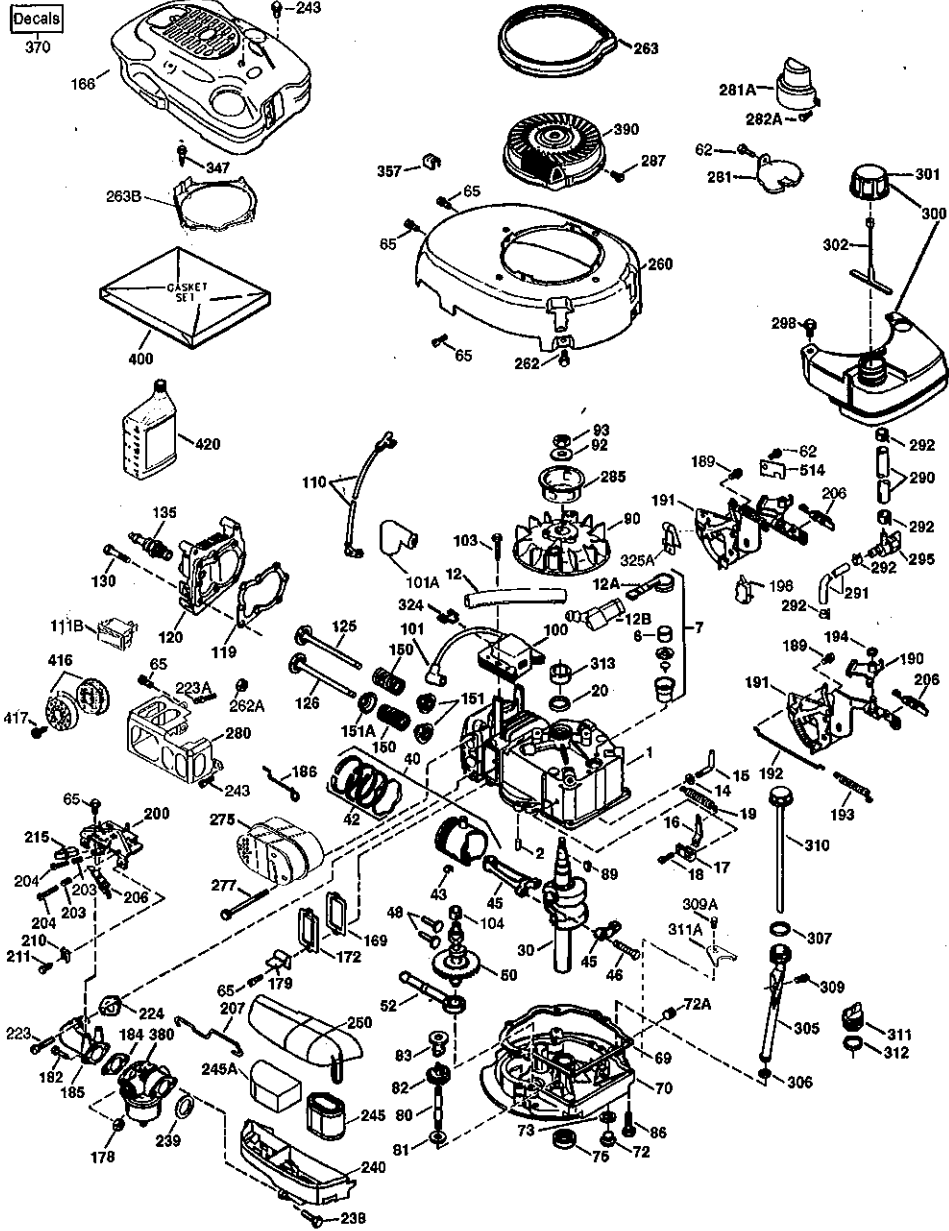

lev120a LV195EA-362071D / ENLEV120

Part List

lev120a LV195EA-362071D / ENLEV120

REF #	ITEM #	DESCRIPTION	QTY	REMARK
1	37465	Cylinder (Incl. 2 & 20)	1	
2	26727	Dowel Pin	2	
6	33734	Breather Element	1	
7	36557	Breather Ass'y. (Incl. 6 & 12A)	1	
12	37944	Breather Tube	1	
12A	36558	Breather Cover & Tube (Incl. 12B)	1	
12B	36694	Breather Tube Elbow	1	
14	28277	Flat washer	1	
15	30589	Governor Rod (Incl. 14)	1	
16	34839A	Governor Lever	1	
17	31335	Governor Lever Clamp	1	
18	651018	Screw, T-15, 8-32 x 19/64"	1	
19	36281	Extension Spring	1	
20	32600	Oil Seal	1	
30	37817	Crankshaft	1	
40	40044	Piston, Pin & Ring Set Std. Incl. Ref. 42	1	
40	40045	Piston, Pin & Ring Set .010" OS Incl. Ref. 42	1	
42	40006	Ring Set (Std.)	1	
42	40007	Ring Set .010" OS	1	
43	20381	Piston Pin Retaining Ring	2	
45	36777	Connecting Rod Ass'y. (Incl. 46)	1	
46	32610A	Connecting Rod Bolt	2	
48	27241	Valve Lifter	2	
50	37460	Camshaft (Exhaust MCR) (Inc. ref 104)	1	
52	29914	Oil Pump Ass'y.	1	
65	30200	Screw, 10-24 x 9/16"	4	
69	37609	* Mounting Flange Gasket	1	
70	37608A	Mounting Flange Incl. 72 thru 83, 306, 309A, & 311A	1	
72	37614	Oil Drain Plug (Flush Mount)	1	
75	27897	Oil Seal	1	
80	30574A	Governor Shaft	1	
81	30590A	Washer	1	
82	30591	Governor Gear Ass'y. (Incl. 81)	1	
83	30588A	Governor Spool	1	
86	650488	Screw, 1/4-20 x 1-1/4"	6	
89	611298	Flywheel Key	1	
90	611299	Flywheel	1	
92	650815	Belleville Washer	1	
93	650816	Flywheel Nut	1	
100	34443C	Solid State Ignition	1	
101	610118	Spark Plug Cover	1	
103	651007	Screw, T-15, 10-24 x 15/16"	2	
104	37480	Cam Bushing	1	
119	37796	* Cylinder Head Gasket	1	
120	37714	Cylinder Head	1	
125	36780	Exhaust Valve (1/32" OS) (Incl. 151)	1	
125	37288	Exhaust Valve (Std.) (Incl. 151)	1	
126	37289	Intake Valve (Std.) (Incl. 151)	1	