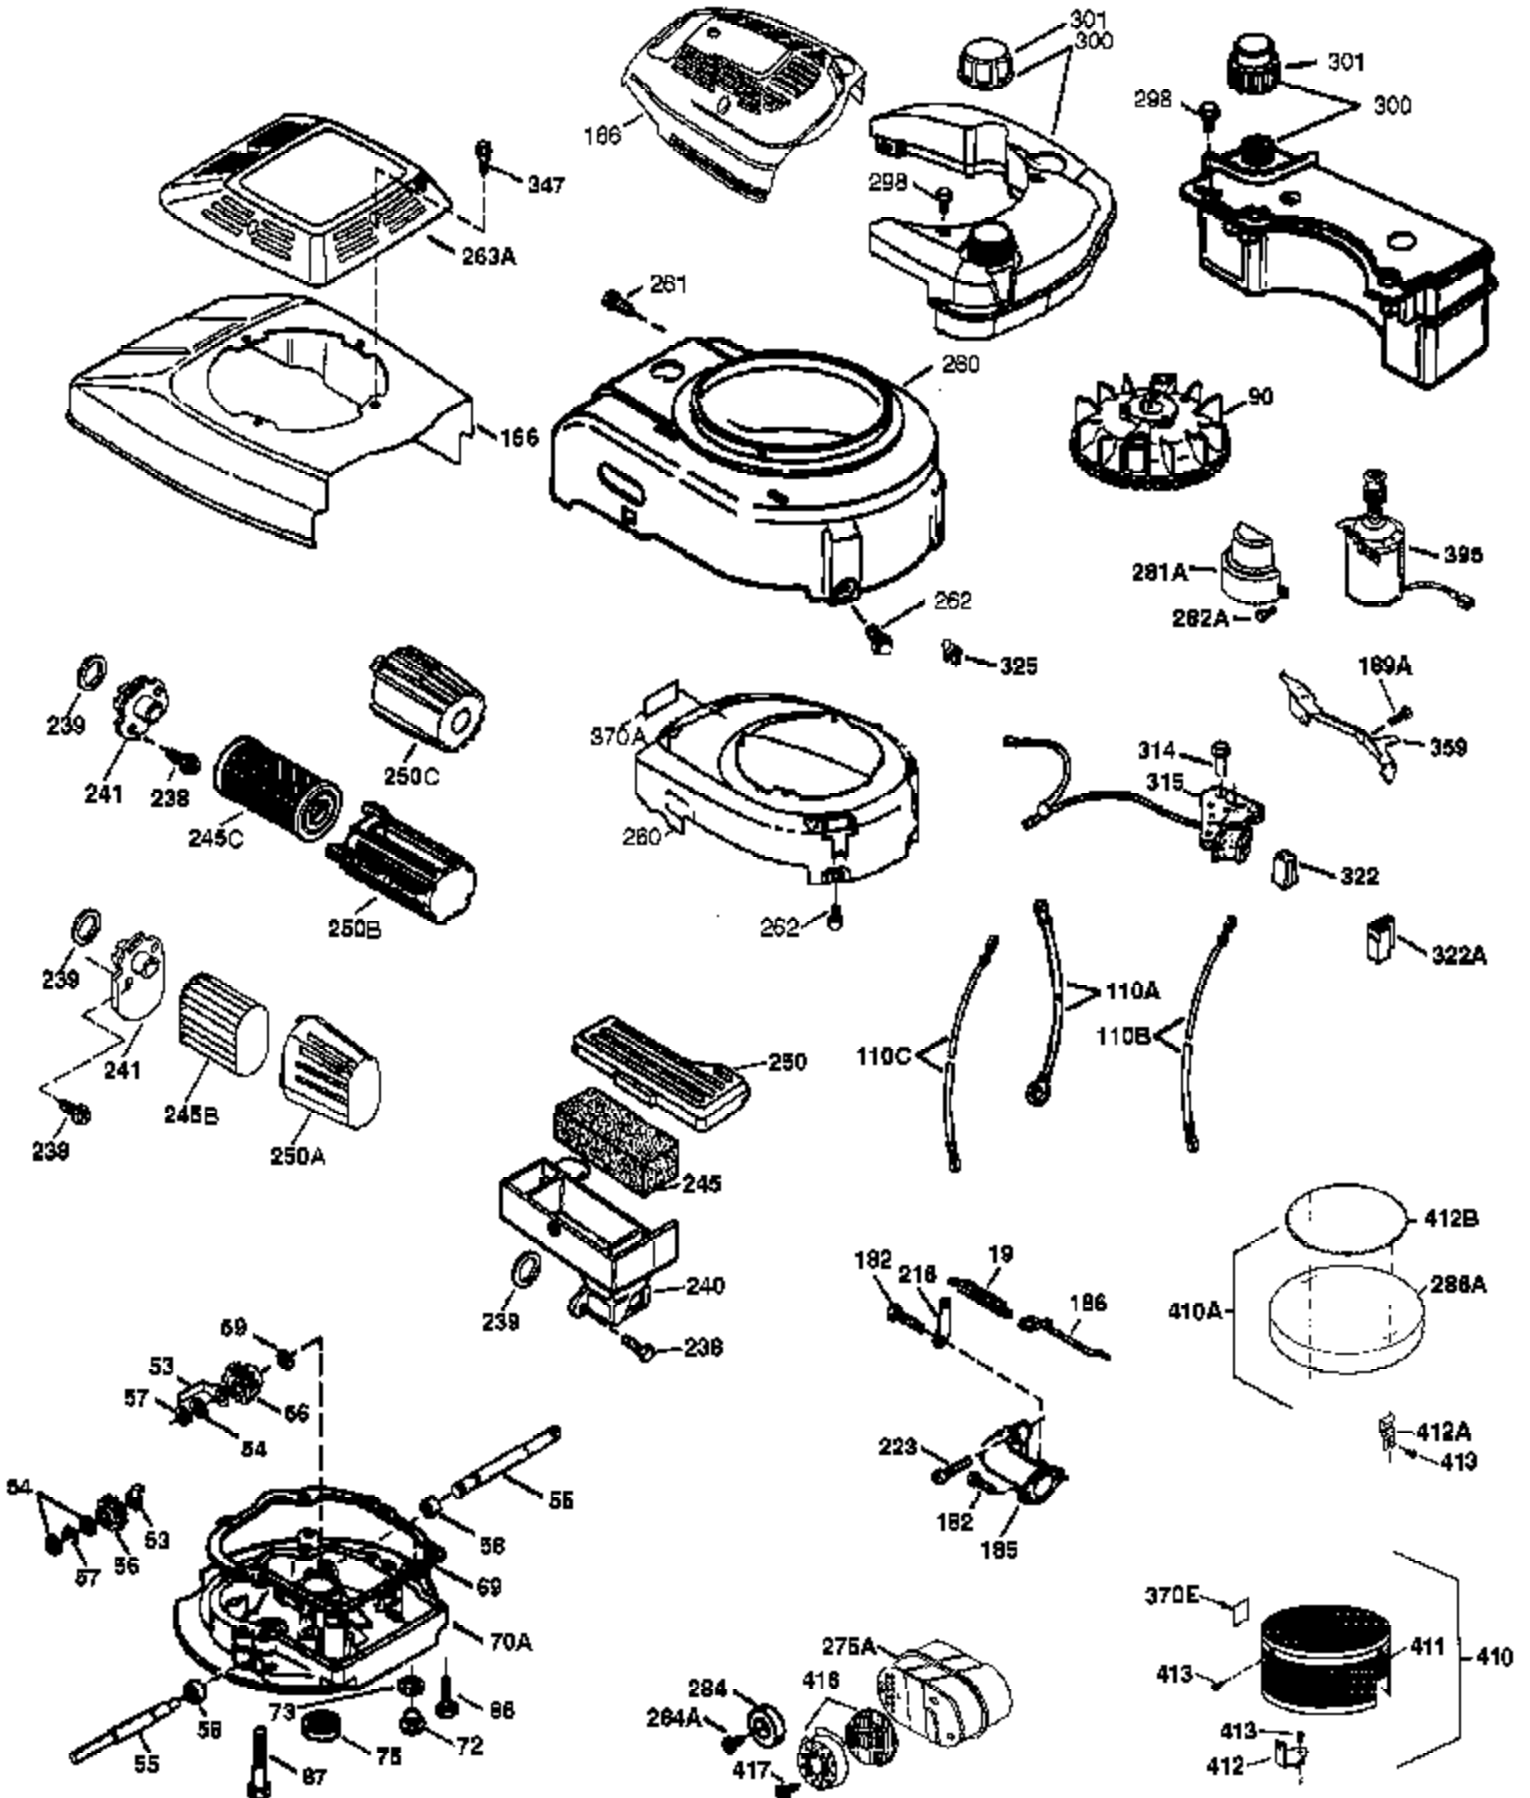

Ref #	Part Number	Qty	Description
19	36281	1	Extension Spring
41	40042	1	Piston & Pin Ass'y. (Std.) (Incl. 43)
69	37609	1	* Mounting Flange Gasket
72	37614	1	Oil Drain Plug
75	27897	1	Oil Seal
86	650488	6	Screw, 1/4-20 x 1-1/4"
90	611299	1	Flywheel
110A	37574	1	Ground Wire
182	6201	2	Screw, 1/4-28 x 7/8"
185	37466	1	Intake Pipe
186	34337	1	Governor Link
212	30773A	1	Bushing
223	650451	1	Screw, 1/4-20 x 1"
238	650932	2	Screw, 10-32 x 49/64"
239	34338	1	* Air Cleaner Gasket
241	36919	1	Air Cleaner Collar
245	36905	1	Air Cleaner Filter
250	37122	1	Air Cleaner Cover
260	37786	1	Blower Housing
261	30200	2	Screw, 10-24 x 9/16"
262	650831	2	Screw, 1/4-20 x 1/2"
263A	37436	1	Starter Grille
279C	651075	1	Lock Nut, 10-24
300	37947	1	Fuel Tank (Incl. 292 & 301)
301	37845	1	Fuel Cap Ass'y
347	651079	1	Lock Nut, 10-24
355	590701	1	Starter Handle
359	36773	1	Starter Guard
416	37530	1	Spark Arrestor Kit (Incl. 417)(Optional)
417	650760	1	Screw, 8-32 x 3/8" (Optional)