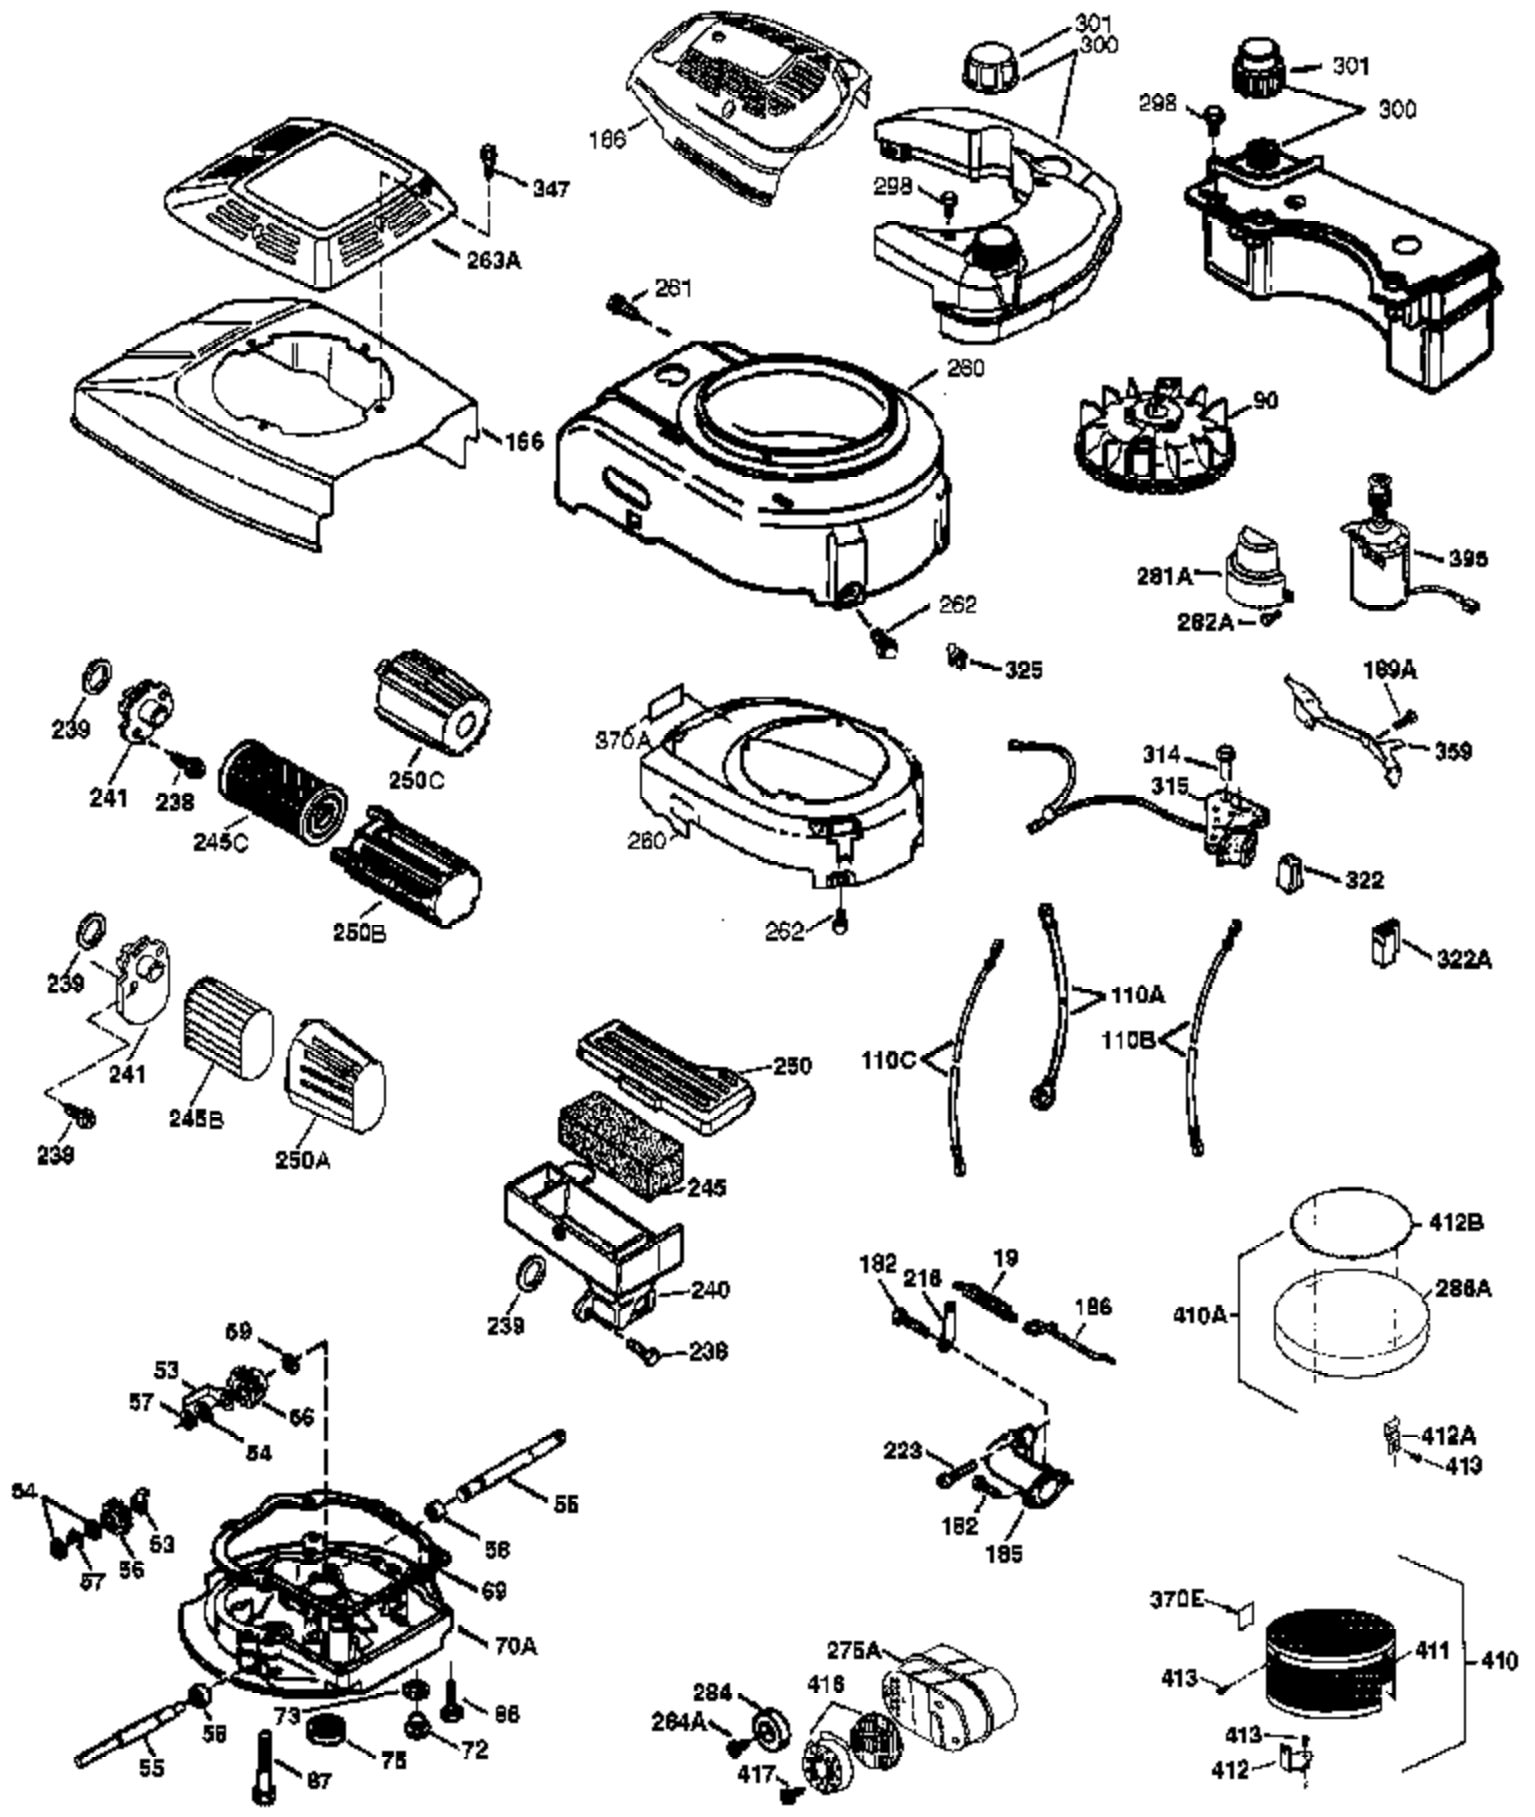

Ref #	Part Number	Qty	Description
19	37453	1	Governor Spring
41	40042	1	Piston & Pin Ass'y. (Std.) (Incl. 43)
41	40043	1	Piston & Pin Ass'y. (.010" OS) (Incl. 43)
69	37609	1	* Mounting Flange Gasket
72	37614	1	Oil Drain Plug
75	27897	1	Oil Seal
86	650488	6	Screw, 1/4-20 x 1-1/4"
90	611299	1	Flywheel
182	6201	2	Screw, 1/4-28 x 7/8"
185	37466	1	Intake Pipe
186	36255	1	Governor Link
223	650451	2	Screw, 1/4-20 x 1"
238	650932	2	Screw, 10-32 x 49/64"
239	34338	1	* Air Cleaner Gasket
241	36919	1	Air Cleaner Collar
245	36905	1	Air Cleaner Filter
250	37122	1	Air Cleaner Cover
260	37786	1	Blower Housing
261	30200	2	Screw, 10-24 x 9/16"
262	650831	2	Screw, 1/4-20 x 1/2"
263A	36758	1	Recoil Grille (Black)
300	37947	1	Fuel Tank (Incl. 292 & 301)
301	37844	1	Fuel Cap
347	651038	1	Screw, 10-32 x 51/64"
370A	36261	2	Lubrication Decal
416	36085	1	Spark Arrestor Kit (Incl. 417)(Optional)
417	650760	1	Screw, 8-32 x 3/8" (Optional)