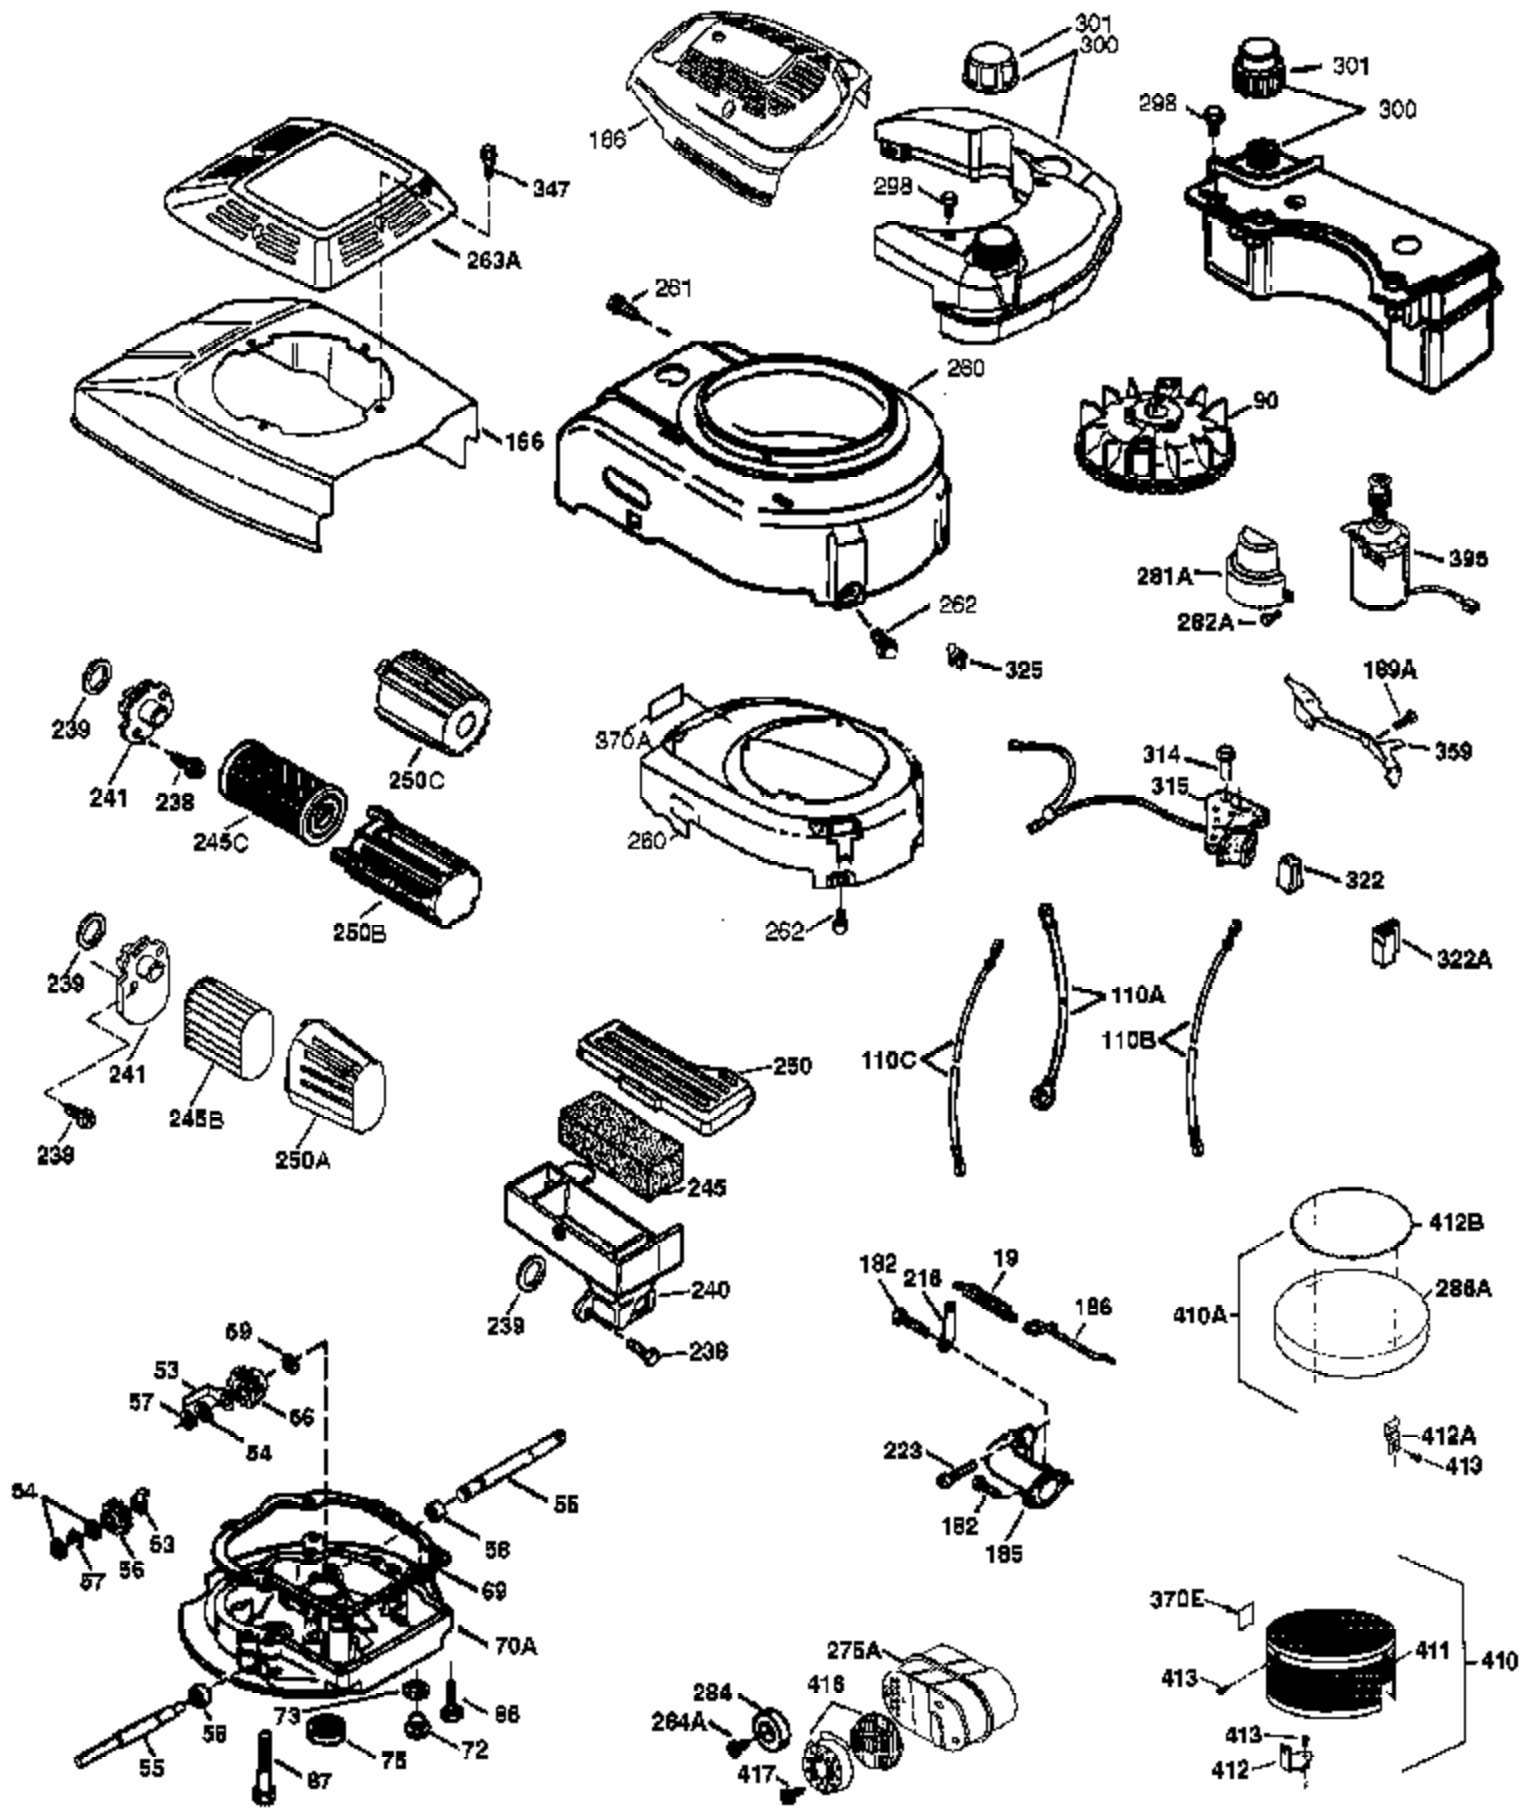

Ref #	Part Number	Qty	Description
19	37453	1	Governor Spring
41	40042	1	Piston & Pin Ass'y. (Std.) (Incl. 43)
41	40043	1	Piston & Pin Ass'y. (.010" OS)(Incl. 43)
69	37609	1	* Mounting Flange Gasket
72	37614	1	Oil Drain Plug
75	27897	1	Oil Seal
86	650488	6	Screw, 1/4-20 x 1-1/4"
90	611299	1	Flywheel
182	6201	2	Screw, 1/4-28 x 7/8"
185	37466	1	Intake Pipe
186	36255	1	Governor Link
223	650451	2	Screw, 1/4-20 x 1"
238	650932	2	Screw, 10-32 x 49/64"
239	34338	1	* Air Cleaner Gasket
241	36919	1	Air Cleaner Collar
245	36905	1	Air Cleaner Filter
250	37122	1	Air Cleaner Cover
260	37786	1	Blower Housing
261	30200	2	Screw, 10-24 x 9/16"
262	650831	2	Screw, 1/4-20 x 1/2"
263A	36758	1	Starter Grille
298	28763	3	Screw, 10-32 x 39/64"
300	37947	1	Fuel Tank (Incl. 292 & 301)
301	37844	1	Fuel Cap Ass'y
416	37530	1	Spark Arrestor Kit (Incl. 417)(Optional)
417	650760	1	Screw, 8-32 x 3/8" (Optional)