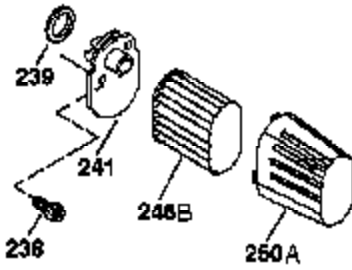

Ref #	Part Number	Qty	Description
166	37727	1	Engine Shroud
238	650932	2	Screw, 10-32 x 49/64"
239	34338	1	* Air Cleaner Gasket
241	36919	1	Air Cleaner Collar
301	37844	1	Fuel Cap Ass'y
347	650898A	4	Screw, 10-32 x 27/32"
370R	37849	1	Warning Decal
416	37530	1	Spark Arrestor Kit (Incl. 417)(Optional)
417	650760	1	Screw, 8-32 x 3/8" (Optional)
900	0		Replacement Engine None.
900	750891	1	Replacement SB, order from 71-999