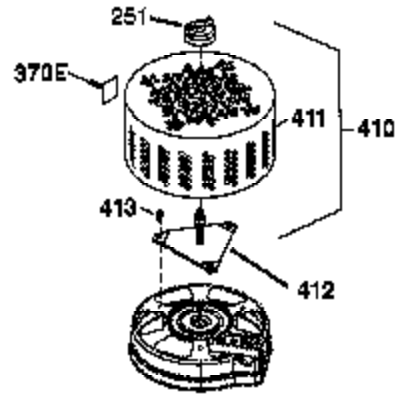

Ref #	Part Number	Qty	Description
166	37727	1	Engine Shroud
238	650932	2	Screw, 10-32 x 49/64"
239	34338	1	* Air Cleaner Gasket
241	36919	1	Air Cleaner Collar
301	37844	1	Fuel Cap Ass'y
347	650898A	4	Screw, 10-32 x 27/32"
370R	37849	1	Warning Decal
416	37530	1	Spark Arrestor Kit (Incl. 417)(Optional)
417	650760	1	Screw, 8-32 x 3/8" (Optional)
900	0		Replacement Engine None.
900	750891	1	Replacement SB, order from 71-999