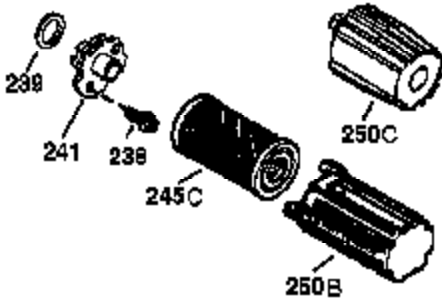

Ref #	Part Number	Qty	Description
166	37727	1	Engine Shroud
238	650932	2	Screw, 10-32 x 49/64"
239	34338	1	* Air Cleaner Gasket
241	36919	1	Air Cleaner Collar
301	37844	1	Fuel Cap Ass'y
347	650898A	4	Screw, 10-32 x 27/32"
370R	37849	1	Warning Decal
416	37530	1	Spark Arrestor Kit (Incl. 417)(Optional)
417	650760	1	Screw, 8-32 x 3/8" (Optional)
900	0		Replacement Engine None.
900	750891	1	Replacement SB, order from 71-999