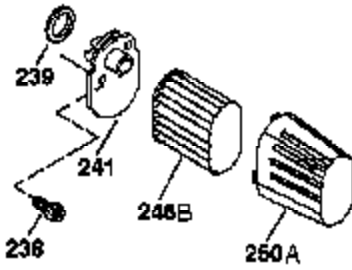

Ref #	Part Number	Qty	Description
110B	37047	1	Ground Wire
166	37813	1	Engine Shroud (Green)
196	35035	1	Power Restart Switch
238	650932	2	Screw, 10-32 x 49/64"
239	34338	1	* Air Cleaner Gasket
241	36919	1	Air Cleaner Collar
298	28763	2	Screw, 10-32 c 35/64"
301	37844	1	Fuel Cap Ass'y
325	29443	1	Wire Cliip
325A	35249	1	Wire Clip
325B	37152	1	Wire Clip
347	650898A	4	Screw, 10-32 x 27/32"
361	650831	2	Screw, 1/4-20 x 1/2"
395	37753	1	Electric Starter Motor (12 Volt)
416	37530	1	Spark Arrestor Kit (Optional)
417	650760	1	Screw, 8-32 x 3/8"