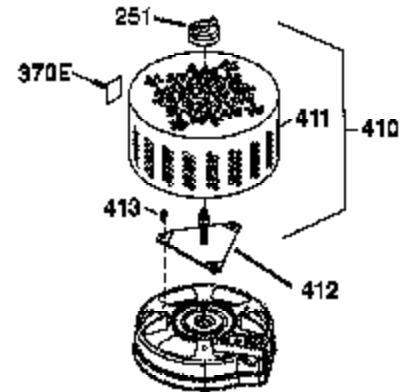

Ref #	Part Number	Qty	Description
110B	37047	1	Ground Wire
166	37813	1	Engine Shroud (Green)
196	35035	1	Power Restart Switch
238	650932	2	Screw, 10-32 x 49/64"
239	34338	1	* Air Cleaner Gasket
241	36919	1	Air Cleaner Collar
298	28763	2	Screw, 10-32 c 35/64"
301	37844	1	Fuel Cap Ass'y
325	29443	1	Wire Cliip
325A	35249	1	Wire Clip
325B	37152	1	Wire Clip
347	650898A	4	Screw, 10-32 x 27/32"
361	650831	2	Screw, 1/4-20 x 1/2"
395	37753	1	Electric Starter Motor (12 Volt)
416	37530	1	Spark Arrestor Kit (Optional)
417	650760	1	Screw, 8-32 x 3/8"