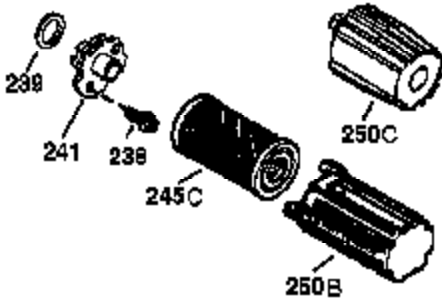

Ref #	Part Number	Qty	Description
110B	37047	1	Ground Wire
166	37813	1	Engine Shroud (Green)
196	35035	1	Power Restart Switch
238	650932	2	Screw, 10-32 x 49/64"
239	34338	1	* Air Cleaner Gasket
241	36919	1	Air Cleaner Collar
298	28763	2	Screw, 10-32 c 35/64"
301	37844	1	Fuel Cap Ass'y
325	29443	1	Wire Cliip
325A	35249	1	Wire Clip
325B	37152	1	Wire Clip
347	650898A	4	Screw, 10-32 x 27/32"
361	650831	2	Screw, 1/4-20 x 1/2"
395	37753	1	Electric Starter Motor (12 Volt)
416	37530	1	Spark Arrestor Kit (Optional)
417	650760	1	Screw, 8-32 x 3/8"