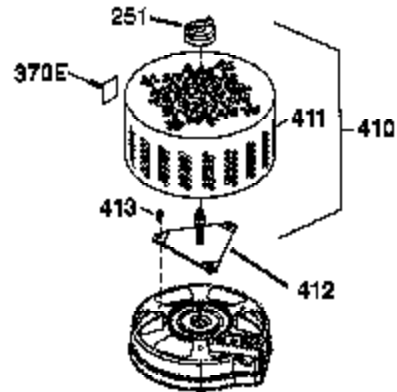

Ref #	Part Number	Qty	Description
166	37813	1	Engine Shroud (Green)
238	650932	2	Screw, 10-32 x 49/64"
239	34338	1	* Air Cleaner Gasket
241	36919	1	Air Cleaner Collar
298	28763	2	Screw, 10-32 c 35/64"
301	37844	1	Fuel Cap Ass'y
347	650898A	4	Screw, 10-32 x 27/32"
416	37530	1	Spark Arrestor Kit (Optional)