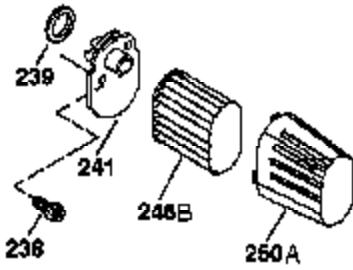

Ref #	Part Number	Qty	Description
166	37813	1	Engine Shroud (Green)
238	650932	2	Screw, 10-32 x 49/64"
239	34338	1	* Air Cleaner Gasket
241	36919	1	Air Cleaner Collar
298	28763	2	Screw, 10-32 c 35/64"
301	37844	1	Fuel Cap Ass'y
347	650898A	4	Screw, 10-32 x 27/32"
416	37530	1	Spark Arrestor Kit (Optional)