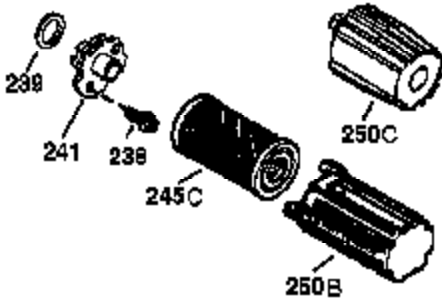

Ref #	Part Number	Qty	Description
166	37813	1	Engine Shroud (Green)
238	650932	2	Screw, 10-32 x 49/64"
239	34338	1	* Air Cleaner Gasket
241	36919	1	Air Cleaner Collar
298	28763	2	Screw, 10-32 c 35/64"
301	37844	1	Fuel Cap Ass'y
347	650898A	4	Screw, 10-32 x 27/32"
416	37530	1	Spark Arrestor Kit (Optional)