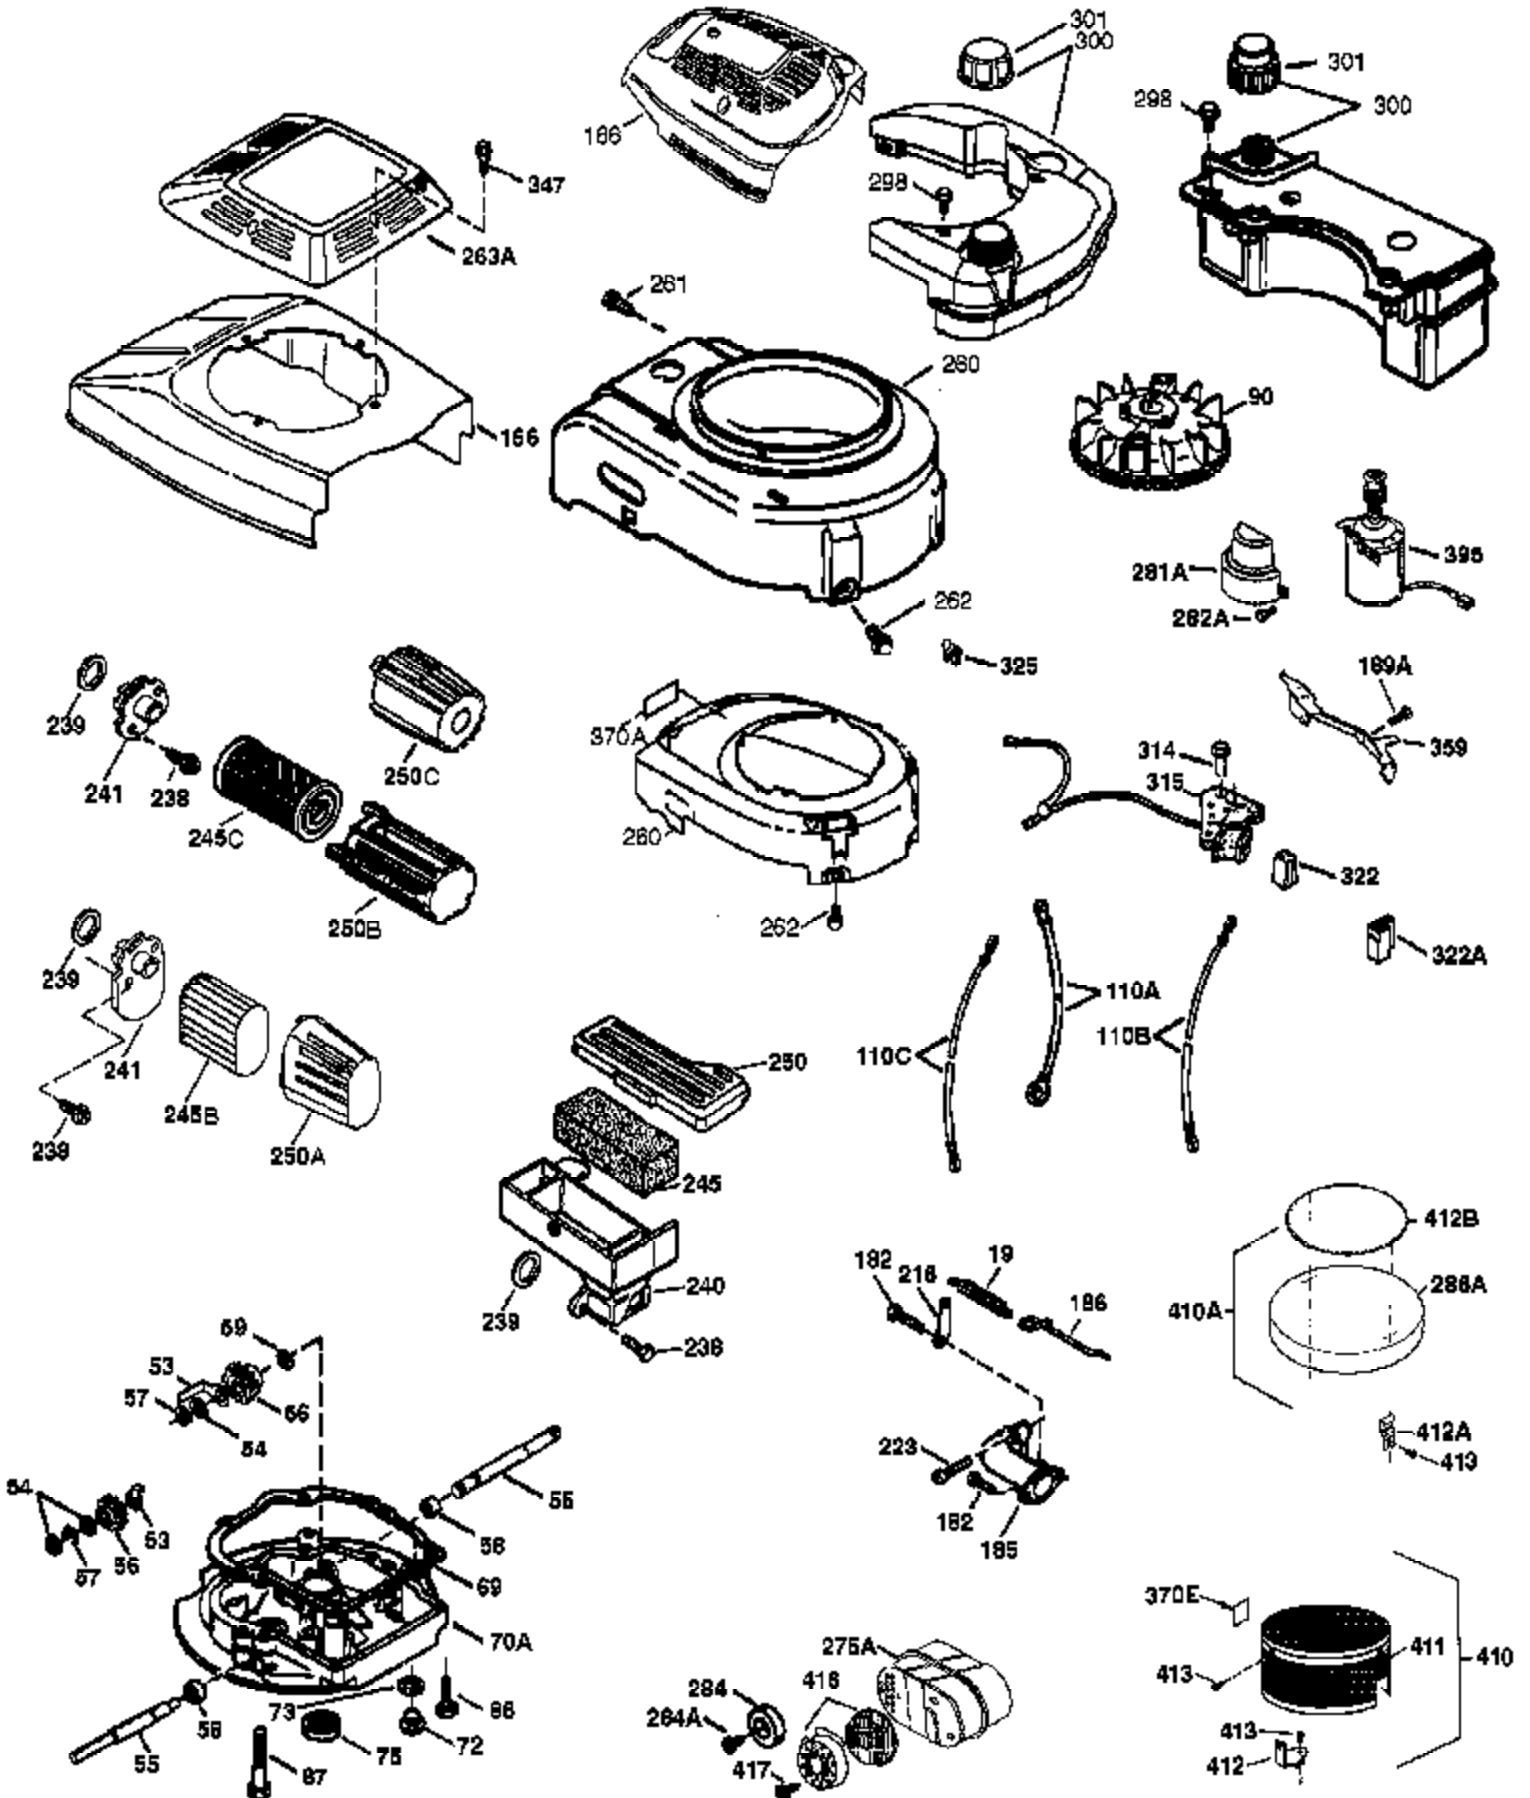

Ref #	Part Number	Qty	Description
19	36281	1	Extension Spring
41	40042	1	Piston & Pin Ass'y. (Std.) (Incl. 43)
69	37609	1	* Mounting Flange Gasket
72	37614	1	Oil Drain Plug
75	27897	1	Oil Seal
86	650488	6	Screw, 1/4-20 x 1-1/4"
90	37787	1	Flywheel
110A	36953	1	Wire Ass'y
110B	36954	1	Wire Ass'y
166	37694	1	Engine Shroud (Red)
182	6201	2	Screw, 1/4-28 x 7/8"
185	37466	1	Intake Pipe
186	32653	1	Governor Link
216	33086	1	R.P.M. Adjusting Lever
223	650451	2	Screw, 1/4-20 x 1"
238	650932	2	Screw, 10-32 x 49/64"
239	34338	1	* Air Cleaner Gasket
241	36919	1	Air Cleaner Collar
245	36905	1	Air Cleaner Filter
250	37122	1	Air Cleaner Cover
260	37693A	1	Blower Housing
261	30200	2	Screw, 10-24 x 9/16"
262	650831	2	Screw, 1/4-20 x 1/2"
298	28763	2	Screw, 10-32 x 35/64"
300	37947	1	Fuel Tank (Incl. 292 & 301)
301	37844	1	Fuel Cap Ass'y
325	37152	1	Wire Clip
347	650898A	4	Screw, 10-32 x 27/32"
370A	36261	2	Lubrication Decal
395	37753	1	Electric Starter Motor (12 Volt)
416	37530	1	Spark Arrestor Kit (Optional)