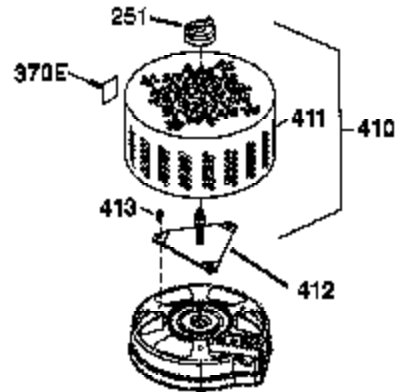

Ref #	Part Number	Qty	Description
238	650932	2	Screw, 10-32 x 49/64"
239	34338	1	* Air Cleaner Gasket
241	36919	1	Air Cleaner Collar
301	37844	1	Fuel Cap
370R	36534	1	Warning Decal
370	35977	1	Instruction Decal (Warning)
416	37530	1	Spark Arrestor Kit (Incl. 417)(Optional)
417	650760	1	Screw, 8-32 x 3/8" (Optional)