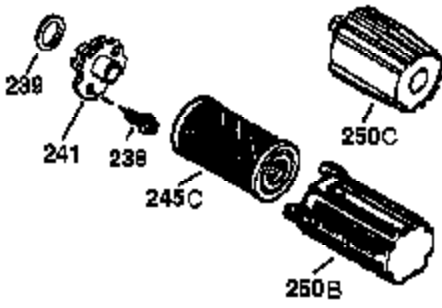

Ref #	Part Number	Qty	Description
238	650932	2	Screw, 10-32 x 49/64"
239	34338	1	* Air Cleaner Gasket
241	36919	1	Air Cleaner Collar
301	37844	1	Fuel Cap
370R	36534	1	Warning Decal
370	35977	1	Instruction Decal (Warning)
416	37530	1	Spark Arrestor Kit (Incl. 417)(Optional)
417	650760	1	Screw, 8-32 x 3/8" (Optional)