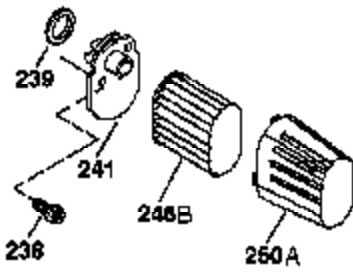

Ref #	Part Number	Qty	Description
238	650932	2	Screw, 10-32 x 49/64"
239	34338	1	* Air Cleaner Gasket
241	36919	1	Air Cleaner Collar
301	37844	1	Fuel Cap
370R	36534	1	Warning Decal
370	35977	1	Instruction Decal (Warning)
416	37530	1	Spark Arrestor Kit (Incl. 417)(Optional)
417	650760	1	Screw, 8-32 x 3/8" (Optional)