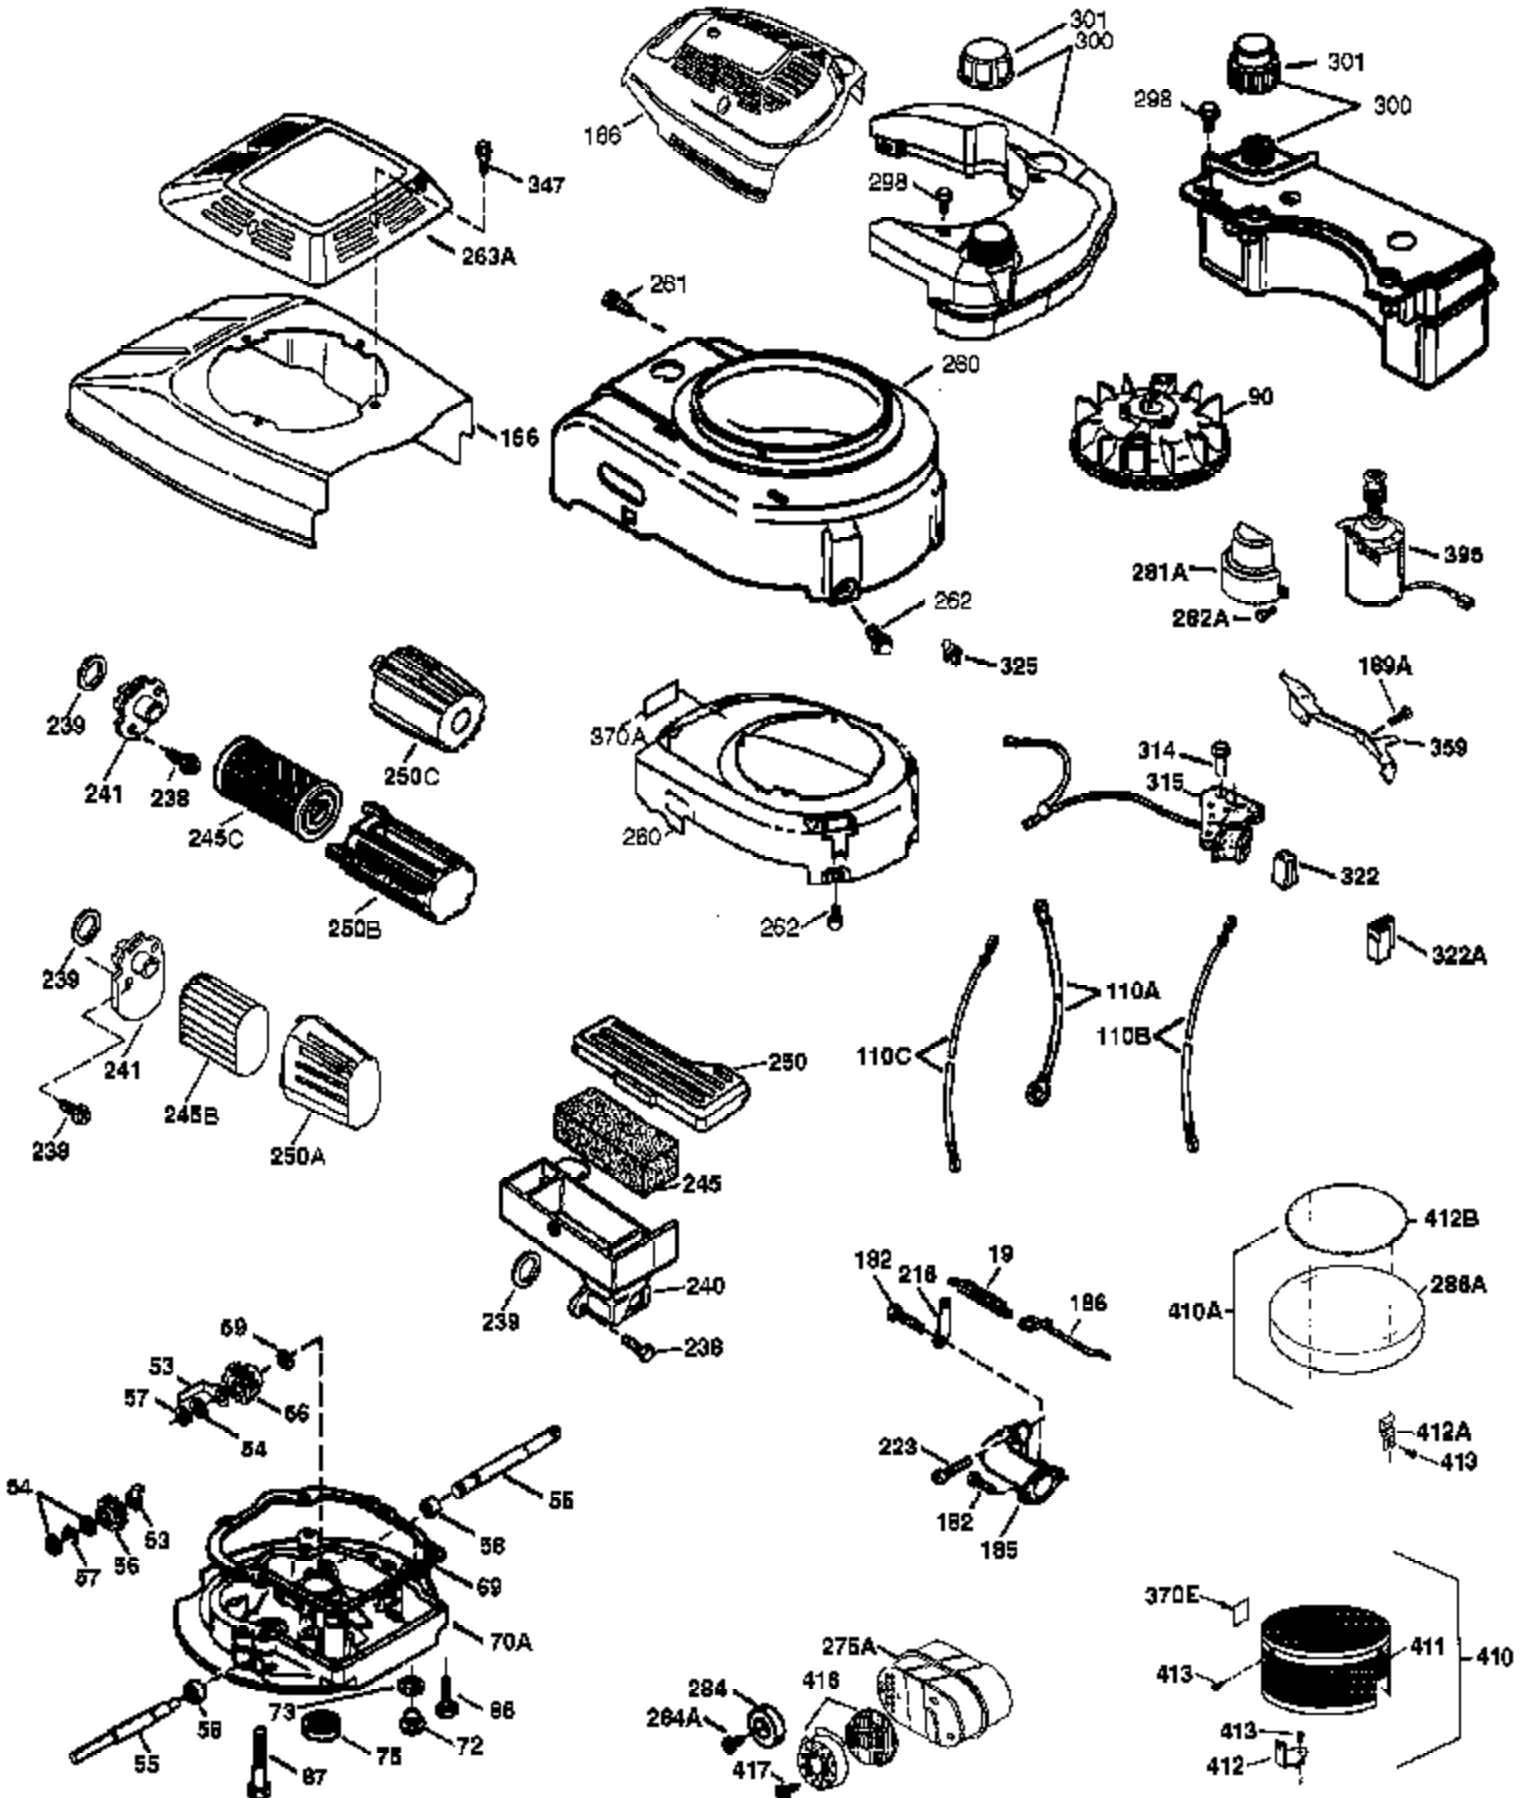

Ref #	Part Number	Qty	Description
19	33578	1	Extension Spring
41	40042	1	Piston & Pin Ass'y. (Std.) (Incl. 43)
41	40043	1	Piston & Pin Ass'y. (.010" OS)(Incl.43)
69	37797	1	* Mounting Flange Gasket
72	37614	1	Oil Drain Plug
75	27897	1	Oil Seal
86	650488	6	Screw, 1/4-20 x 1-1/4"
90	611213	1	Flywheel
182	6201	2	Screw, 1/4-28 x 7/8"
185	37466	1	Intake Pipe
186	34337	1	Governor Link
223	650451	2	Screw, 1/4-20 x 1"
238	650932	2	Screw, 10-32 x 49/64"
239	34338	1	* Air Cleaner Gasket
241	35797	1	Air Cleaner Collar
245	35066	1	Air Cleaner Filter
250	35986	1	Air Cleaner Cover
260	36798	1	Blower Housing
261	30200	2	Screw, 10-24 x 9/16"
262	650831	2	Screw, 1/4-20 x 1/2"
275A	37503	1	Spark Arrestor Muffler Kit (Optional)
300	37947	1	Fuel Tank (Incl. 292 & 301)
301	37844	1	Fuel Cap Ass'y