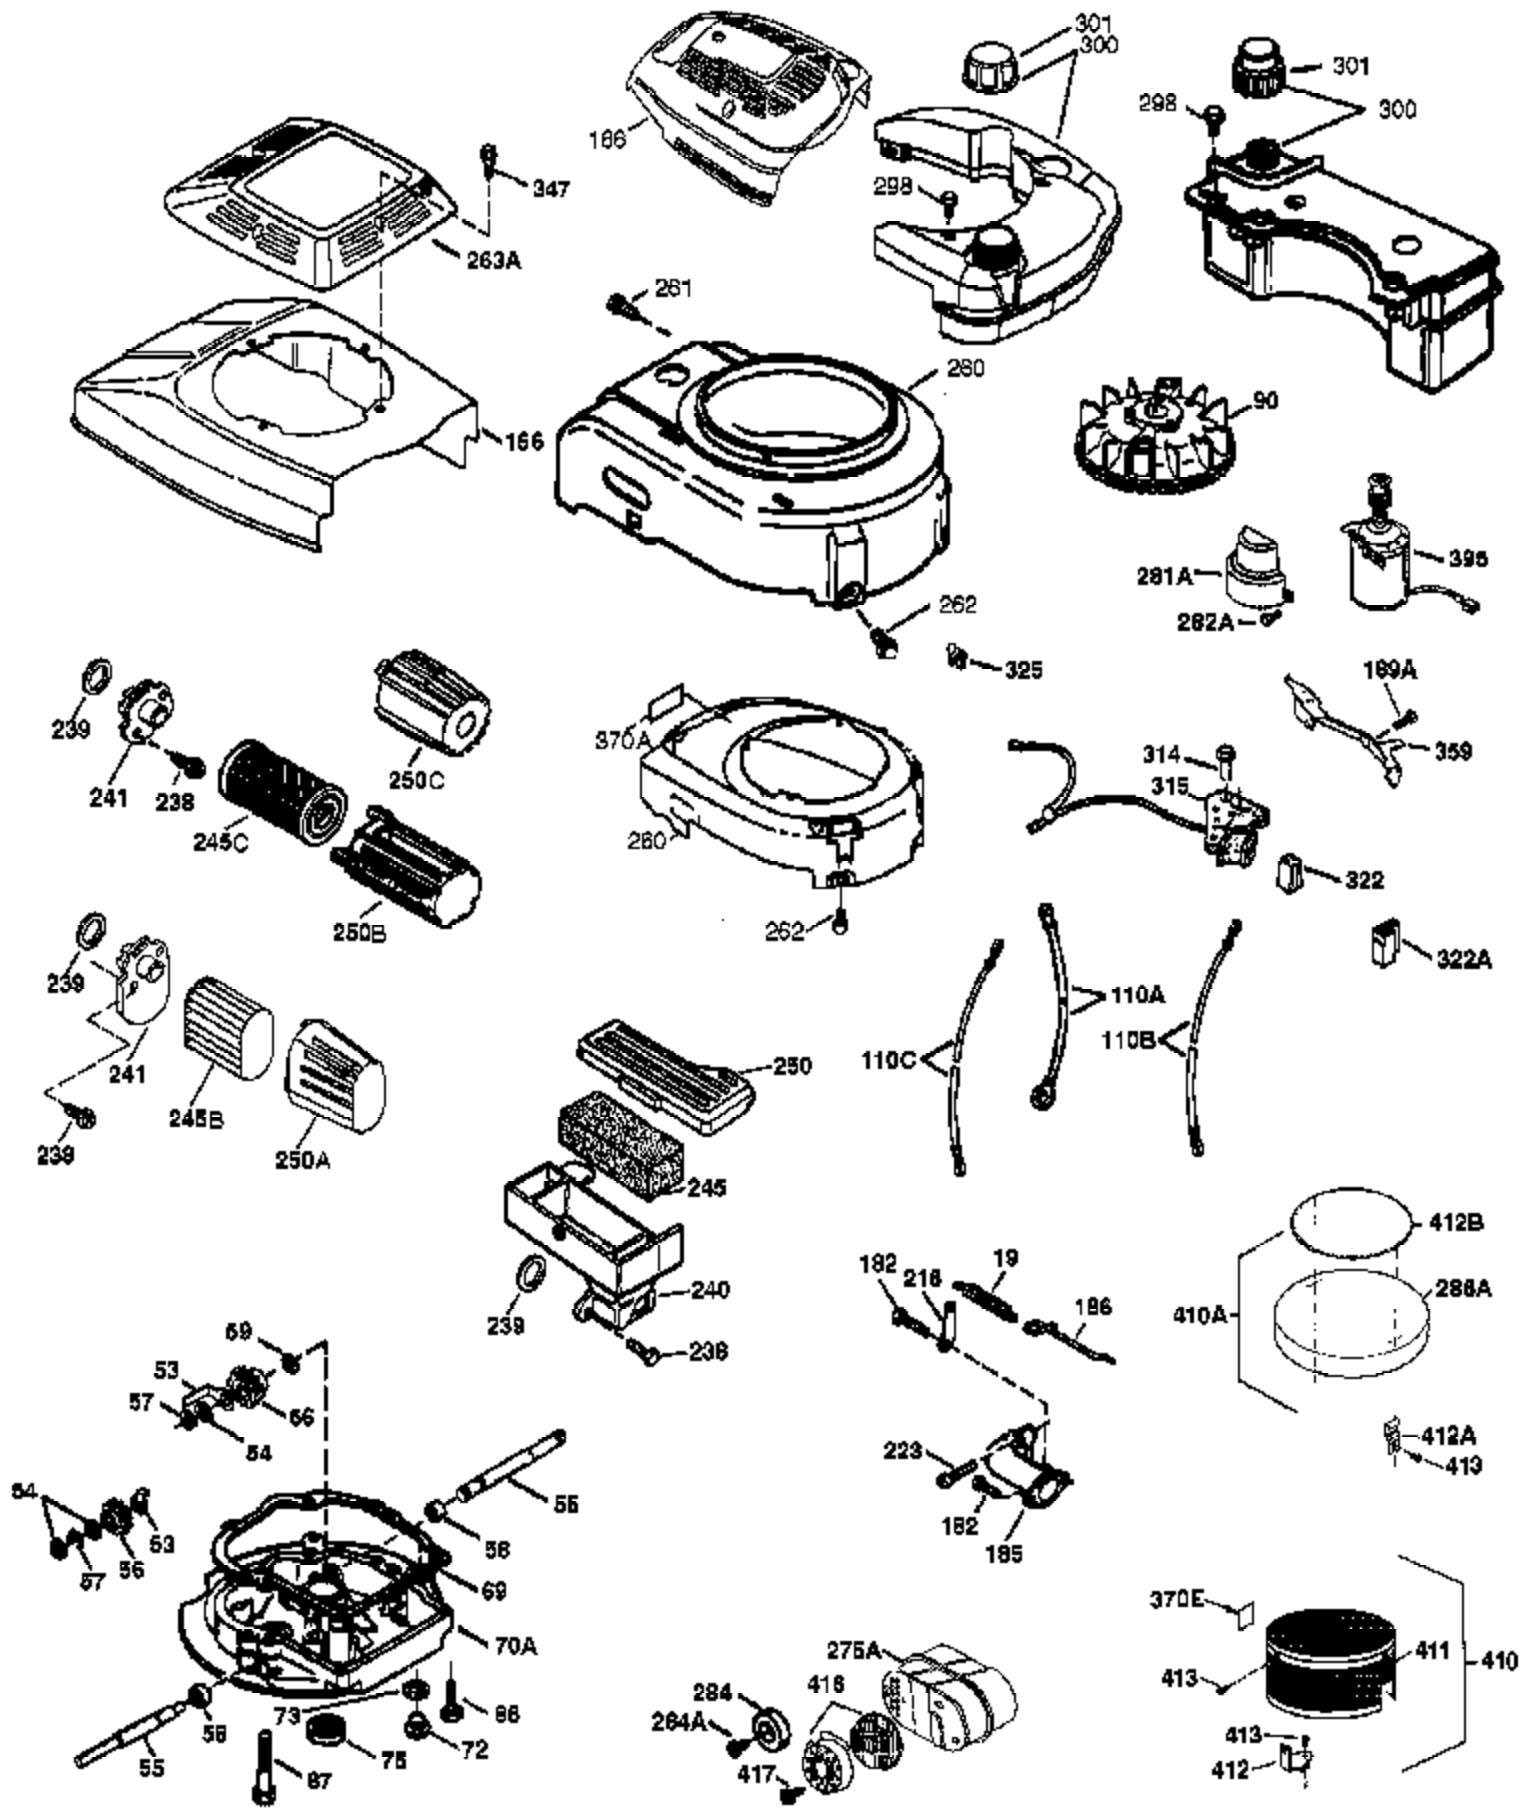

Ref #	Part Number	Qty	Description
41	40042	1	Piston & Pin Ass'y. (Std.) (Incl. 43)
41	40043	1	Piston & Pin Ass'y. (.010" OS)(Incl. 43)
69	37797	1	* Mounting Flange Gasket
72	37614	1	Oil Drain Plug
75	27897	1	Oil Seal
86	650488	6	Screw, 1/4-20 x 1-1/4"
90	611213	1	Flywheel
182	6201	2	Screw, 1/4-28 x 7/8"
185	37466	1	Intake Pipe
186	34337	1	Governor Link
223	650451	1	Screw, 1/4-20 x 1"
238	650932	2	Screw, 10-32 x 49/64"
239	34338	1	* Air Cleaner Gasket
241	36919	1	Air Cleaner Collar
245	36905	1	Air Cleaner Filter
250	37122	1	Air Cleaner Cover
260	36749	1	Blower Housing
261	30200	2	Screw, 10-24 x 9/16"
262	650831	2	Screw, 1/4-20 x 1/2"
300	37947	1	Fuel Tank (Incl. 292 & 301)
301	37845	1	Fuel Cap Ass'y
416	36085	1	Spark Arrestor Kit (Incl. 417)(Optional)
417	650760	1	Screw, 8-32 x 3/8" (Optional)