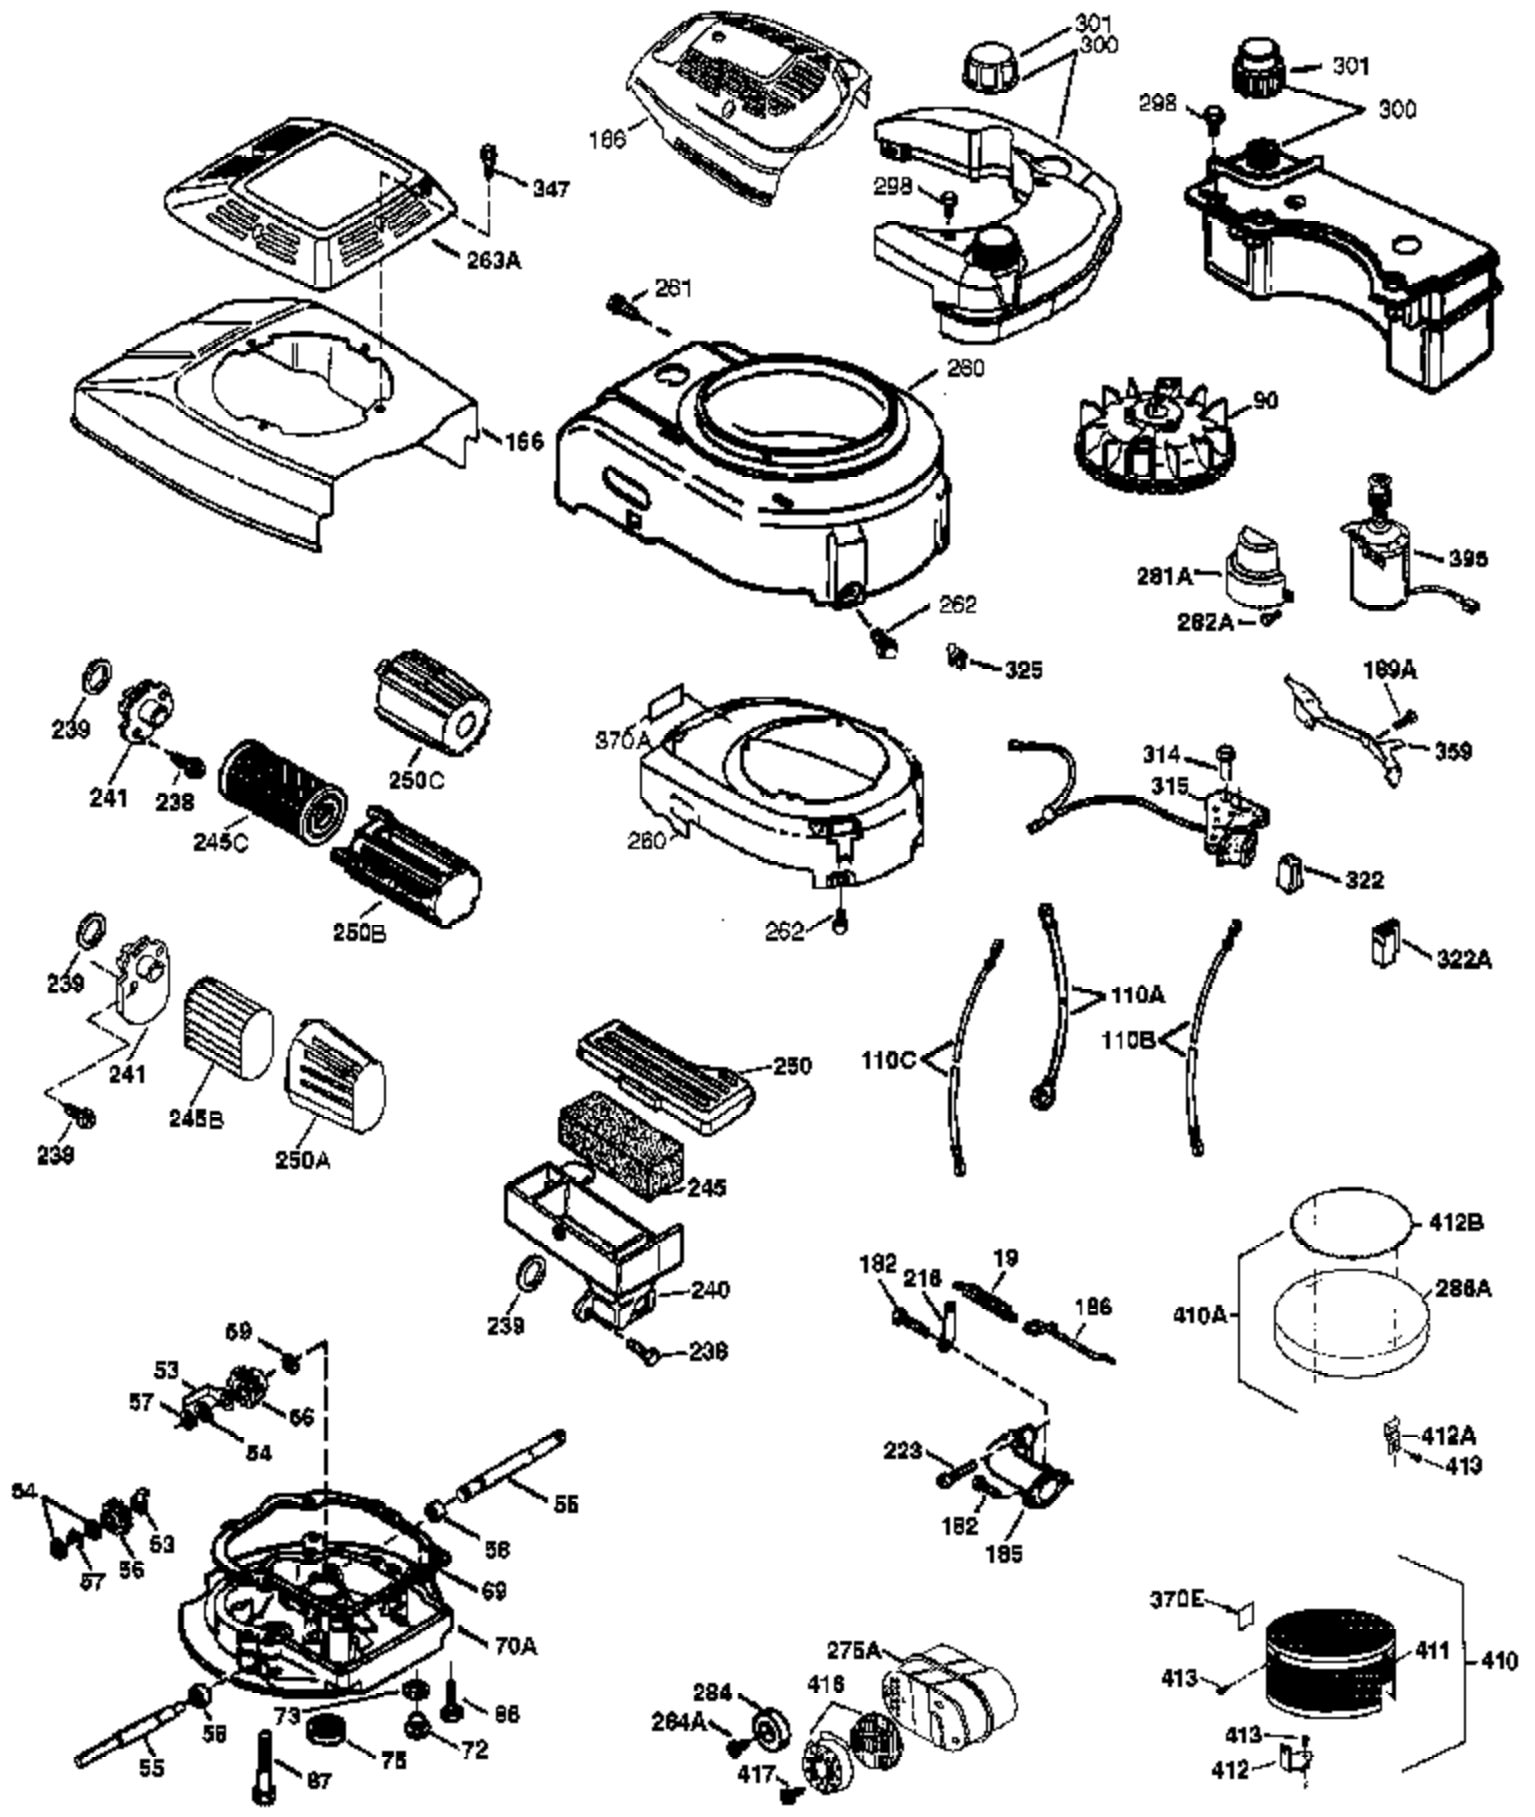

Ref #	Part Number	Qty	Description
19	37329	1	Extension Spring
41	40042	1	Piston & Pin Ass'y. (Std.) (Incl. 43)
41	40043	1	Piston & Pin Ass'y. (.010" OS) (Incl. 43)
69	37797	1	* Mounting Flange Gasket
72	37614	1	Oil Drain Plug
75	27897	1	Oil Seal
86	650488	6	Screw, 1/4-20 x 1-1/4"
90	611213	1	Flywheel
182	6201	2	Screw, 1/4-28 x 7/8"
185	37466	1	Intake Pipe
186	36255	1	Governor Link
223	650451	1	Screw, 1/4-20 x 1"
238	650932	2	Screw, 10-32 x 49/64"
239	34338	1	* Air Cleaner Gasket
241	36919	1	Air Cleaner Collar
245	36905	1	Air Cleaner Filter
250	37122	1	Air Cleaner Cover
251A	650886	1	Wing Nut
260	36798	1	Blower Housing
261	30200	2	Screw, 10-24 x 9/16"
262	650831	2	Screw, 1/4-20 x 1/2"
275A	37503	1	Spark Arrestor Muffler (Optional) (Inc. 284,284A,416, & 417)
284A	650821	1	Screw, 10-32 x 1/2" (Optional)
284	36663	1	Muffler Deflector (Inc. 284A)(Optional)
298	28763	2	Screw, 10-32 x 35/64"
300	37947	1	Fuel Tank (Incl. 292 & 301)
301	37844	1	Fuel Cap
370E	34387	1	Air Cleaner Decal
410	730627		Debris Screen Kit (Incl.251A,370E,411 ,412 & 413)
411	37322	1	Debris Screen (Black)
412	37323	1	Recoil Bracket
413	650910	3	Screw, 8-32 x 1/4"
416	36085	1	Spark Arrestor Kit (Incl. 417)(Optional)
417	650821	1	Screw, 10-32 x 1/2" (Optional)