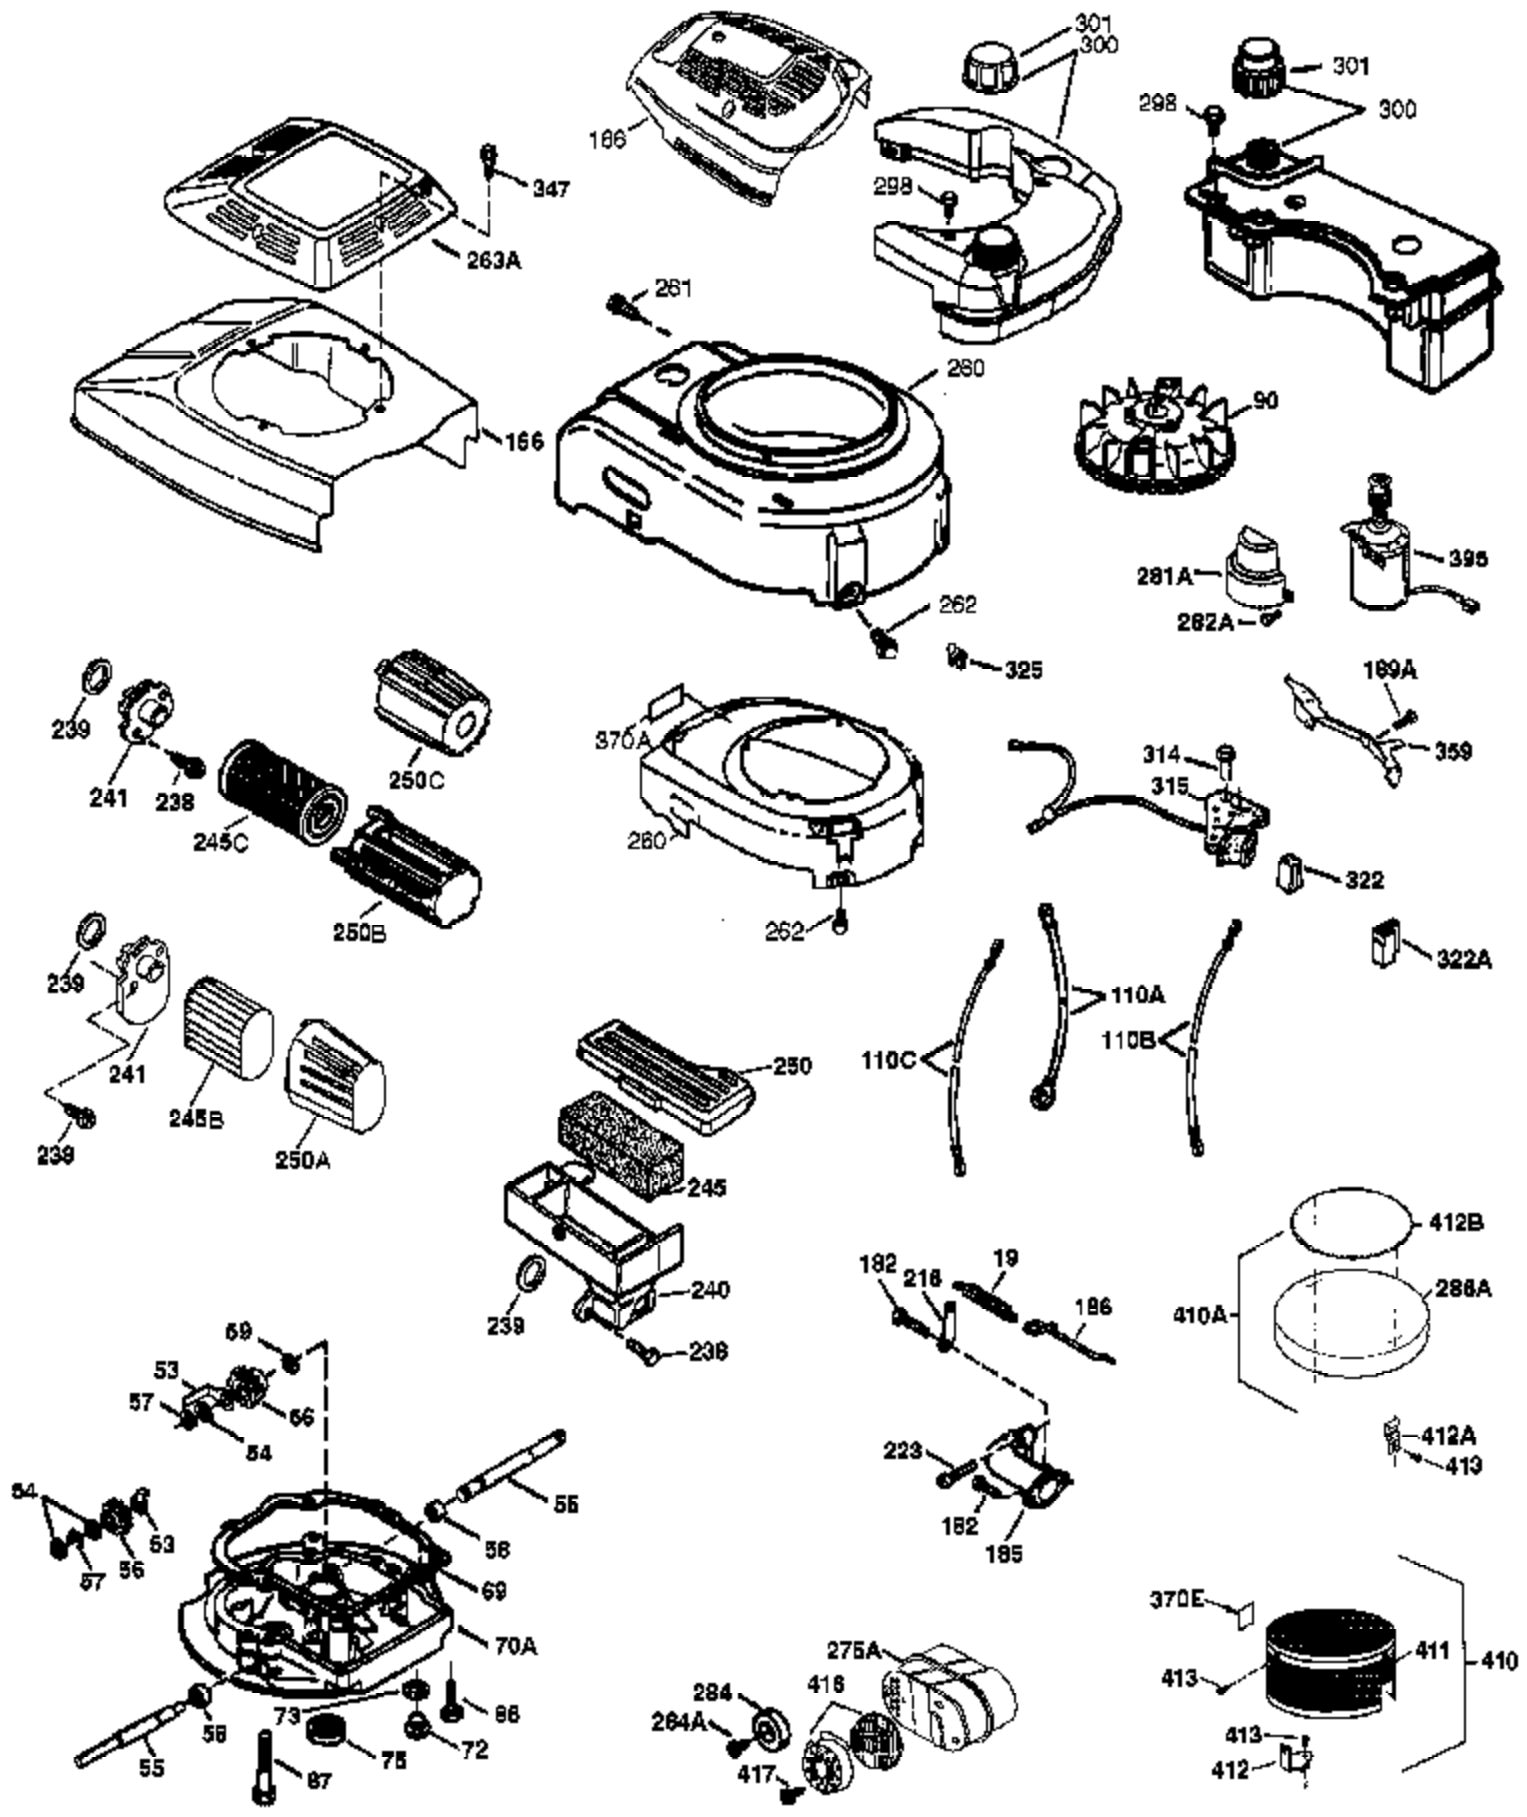

Ref #	Part Number	Qty	Description
19	36281	1	Extension Spring
41	40042	1	Piston & Pin Ass'y. (Std.) (Incl. 43)
41	40043	1	Piston & Pin Ass'y. (.010" OS) (Incl. 43)
69	37797	1	* Mounting Flange Gasket
72	37614	1	Oil Drain Plug
75	27897	1	Oil Seal
86	650488	6	Screw, 1/4-20 x 1-1/4"
90	611213	1	Flywheel
182	6201	2	Screw, 1/4-28 x 7/8"
185	37466	1	Intake Pipe
186	34337	1	Governor Link
223	650451	1	Screw, 1/4-20 x 1"
238	650932	2	Screw, 10-32 x 49/64"
239	34338	1	* Air Cleaner Gasket
241	36919	1	Air Cleaner Collar
245	36905	1	Air Cleaner Filter
250	37122	1	Air Cleaner Cover
251A	650928	1	Wing Nut
251	650886	1	wing Nut
260	36798	1	Blower Housing
261	30200	2	Screw, 10-24 x 9/16"
262	650831	2	Screw, 1/4-20 x 1/2"
275A	37503	1	Spark Arrestor Muffler (Optional) (Inc. 284,284A,416, & 417)
284	36663	1	Muffler Deflector (Inc. 284A)(Optional)
284A	650821	1	Screw, 10-32 x 1/2" (Optional)
298	28763	2	Screw, 10-32 x 35/64"
300	37947	1	Fuel Tank (Incl. 292 & 301)
301	37845	1	Fuel Cap
370E	34387	1	Air Cleaner Decal
375A	37503	1	Spark Arrestor Muffler Kit (Optional)
410	730627		Debris Screen Kit (Incl.251A,370E,411 ,412 & 413)
411	37322	1	Debris Screen (Black)
412	37323	1	Recoil Bracket
413	650910	3	Screw, 8-32 x 1/4"