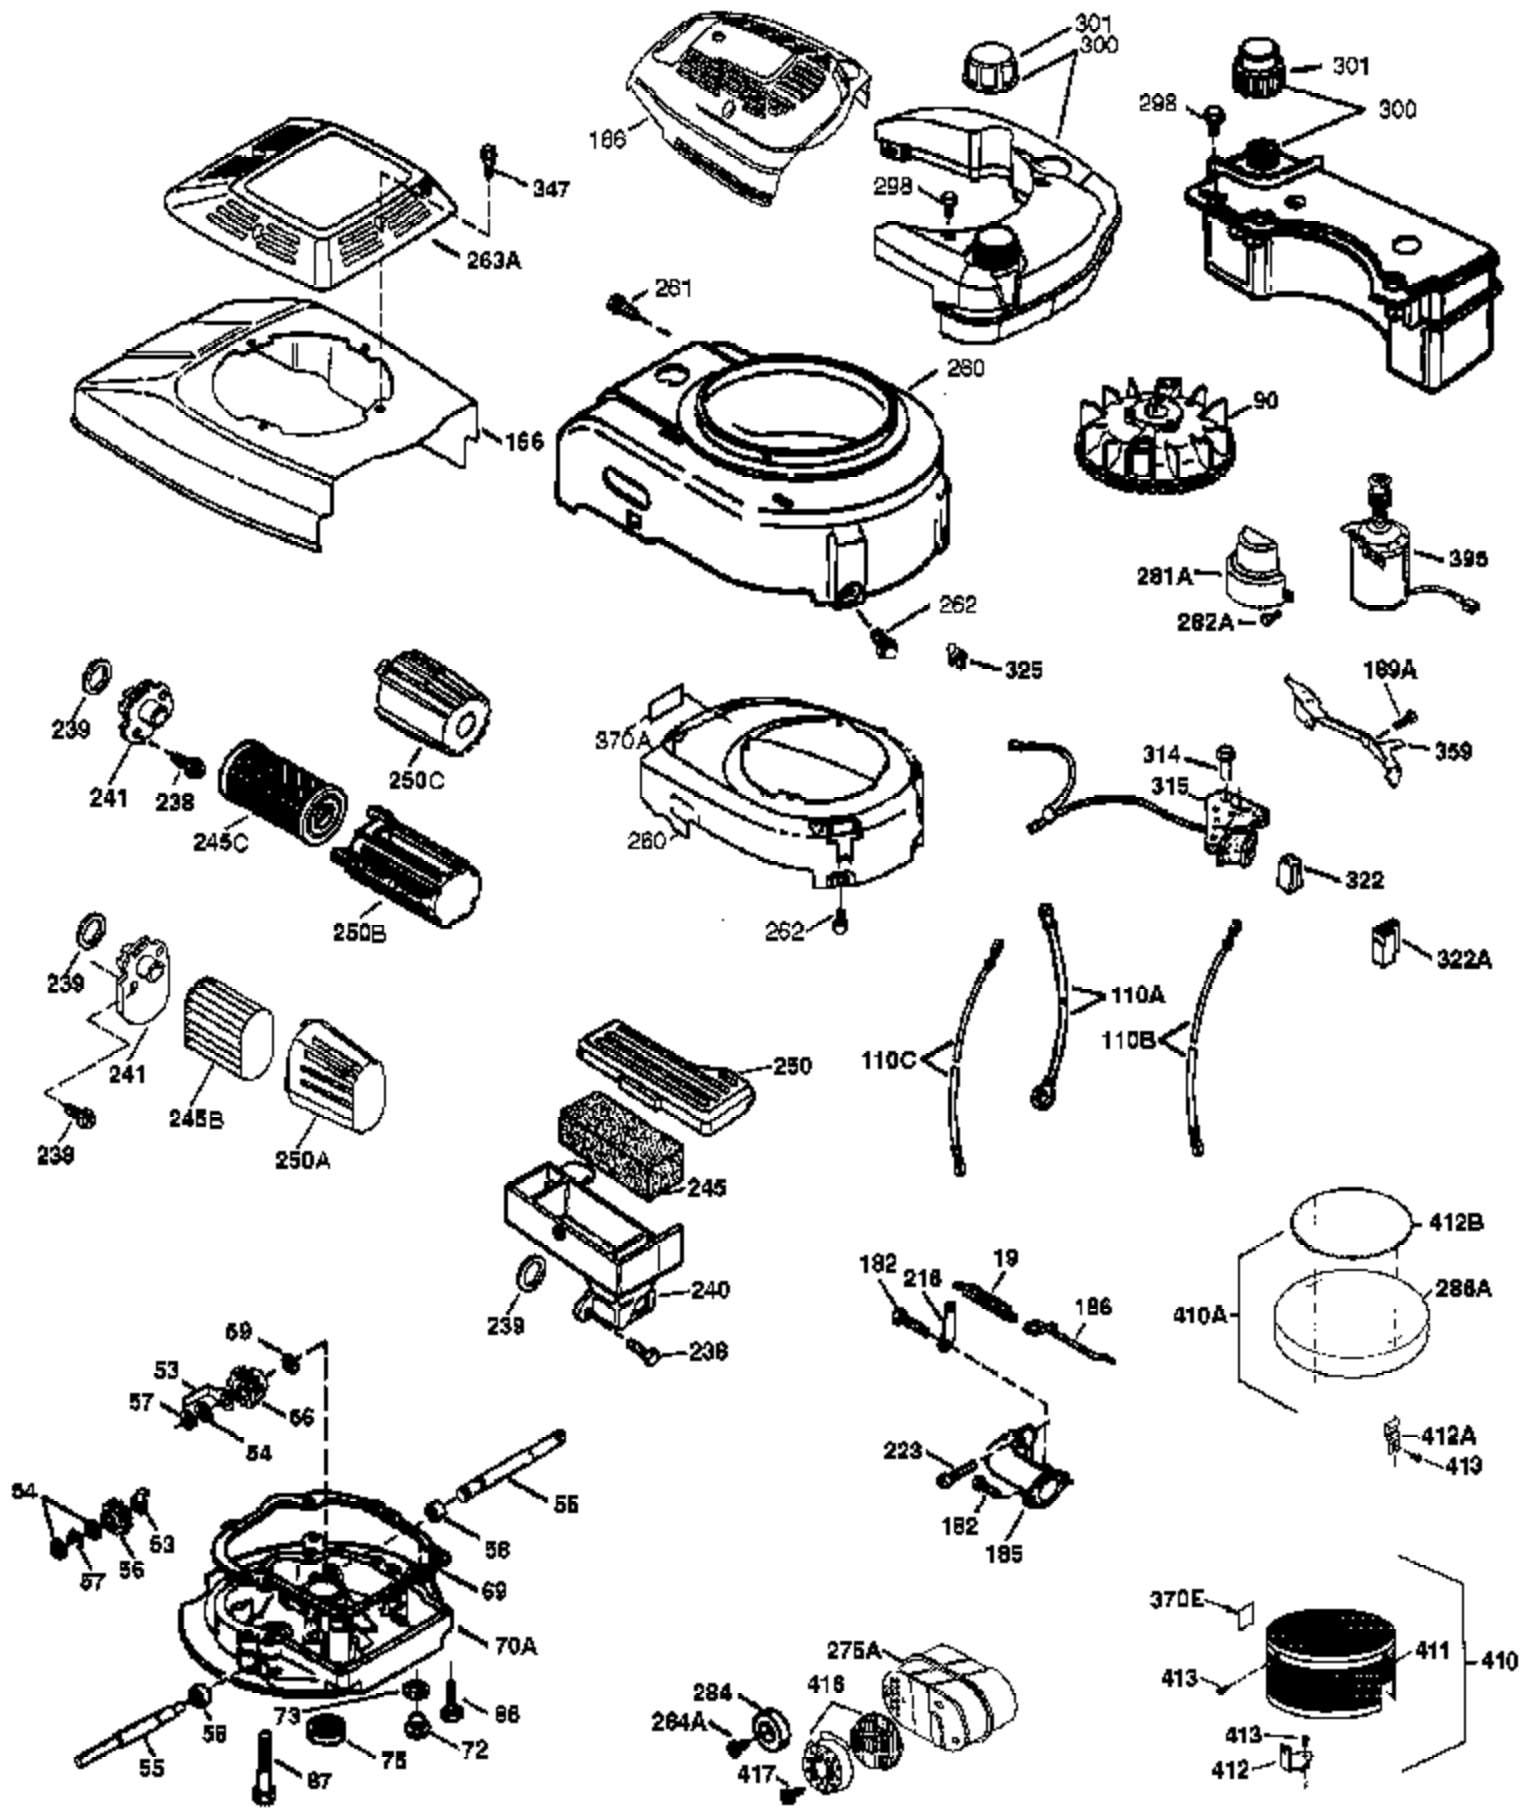

Ref #	Part Number	Qty	Description
19	36281	1	Extension Spring
41	40042	1	Piston & Pin Ass'y. (Std.) (Incl. 43)
41	40043	1	Piston & Pin Ass'y. (.010" OS)
69	37797	1	* Mounting Flange Gasket
72	37614	1	Oil Drain Plug
75	27897	1	Oil Seal
86	650488	6	Screw, 1/4-20 x 1-1/4"
90	611213	1	Flywheel
182	6201	2	Screw, 1/4-28 x 7/8"
185	37466	1	Intake Pipe
186	34337	1	Governor Link
223	650451	2	Screw, 1/4-20 x 1"
238	650932	2	Screw, 10-32 x 49/64"
239	34338	1	* Air Cleaner Gasket
241	36919	1	Air Cleaner Collar
245	36905	1	Air Cleaner Filter
250	37122	1	Air Cleaner Cover
260	37786	1	Blower Housing
261	30200	2	Screw, 10-24 x 9/16"
262	650831	2	Screw, 1/4-20 x 1/2"
298	28763	3	Screw, 10-32 x 39/64"
300	37947	1	Fuel Tank (Incl. 292 & 301)
301	37845	1	Fuel Cap Ass'y
416	36085	1	Spark Arrestor Kit (Incl. 417)(Optional)
417	650760	1	Screw, 8-32 x 3/8" (Optional)