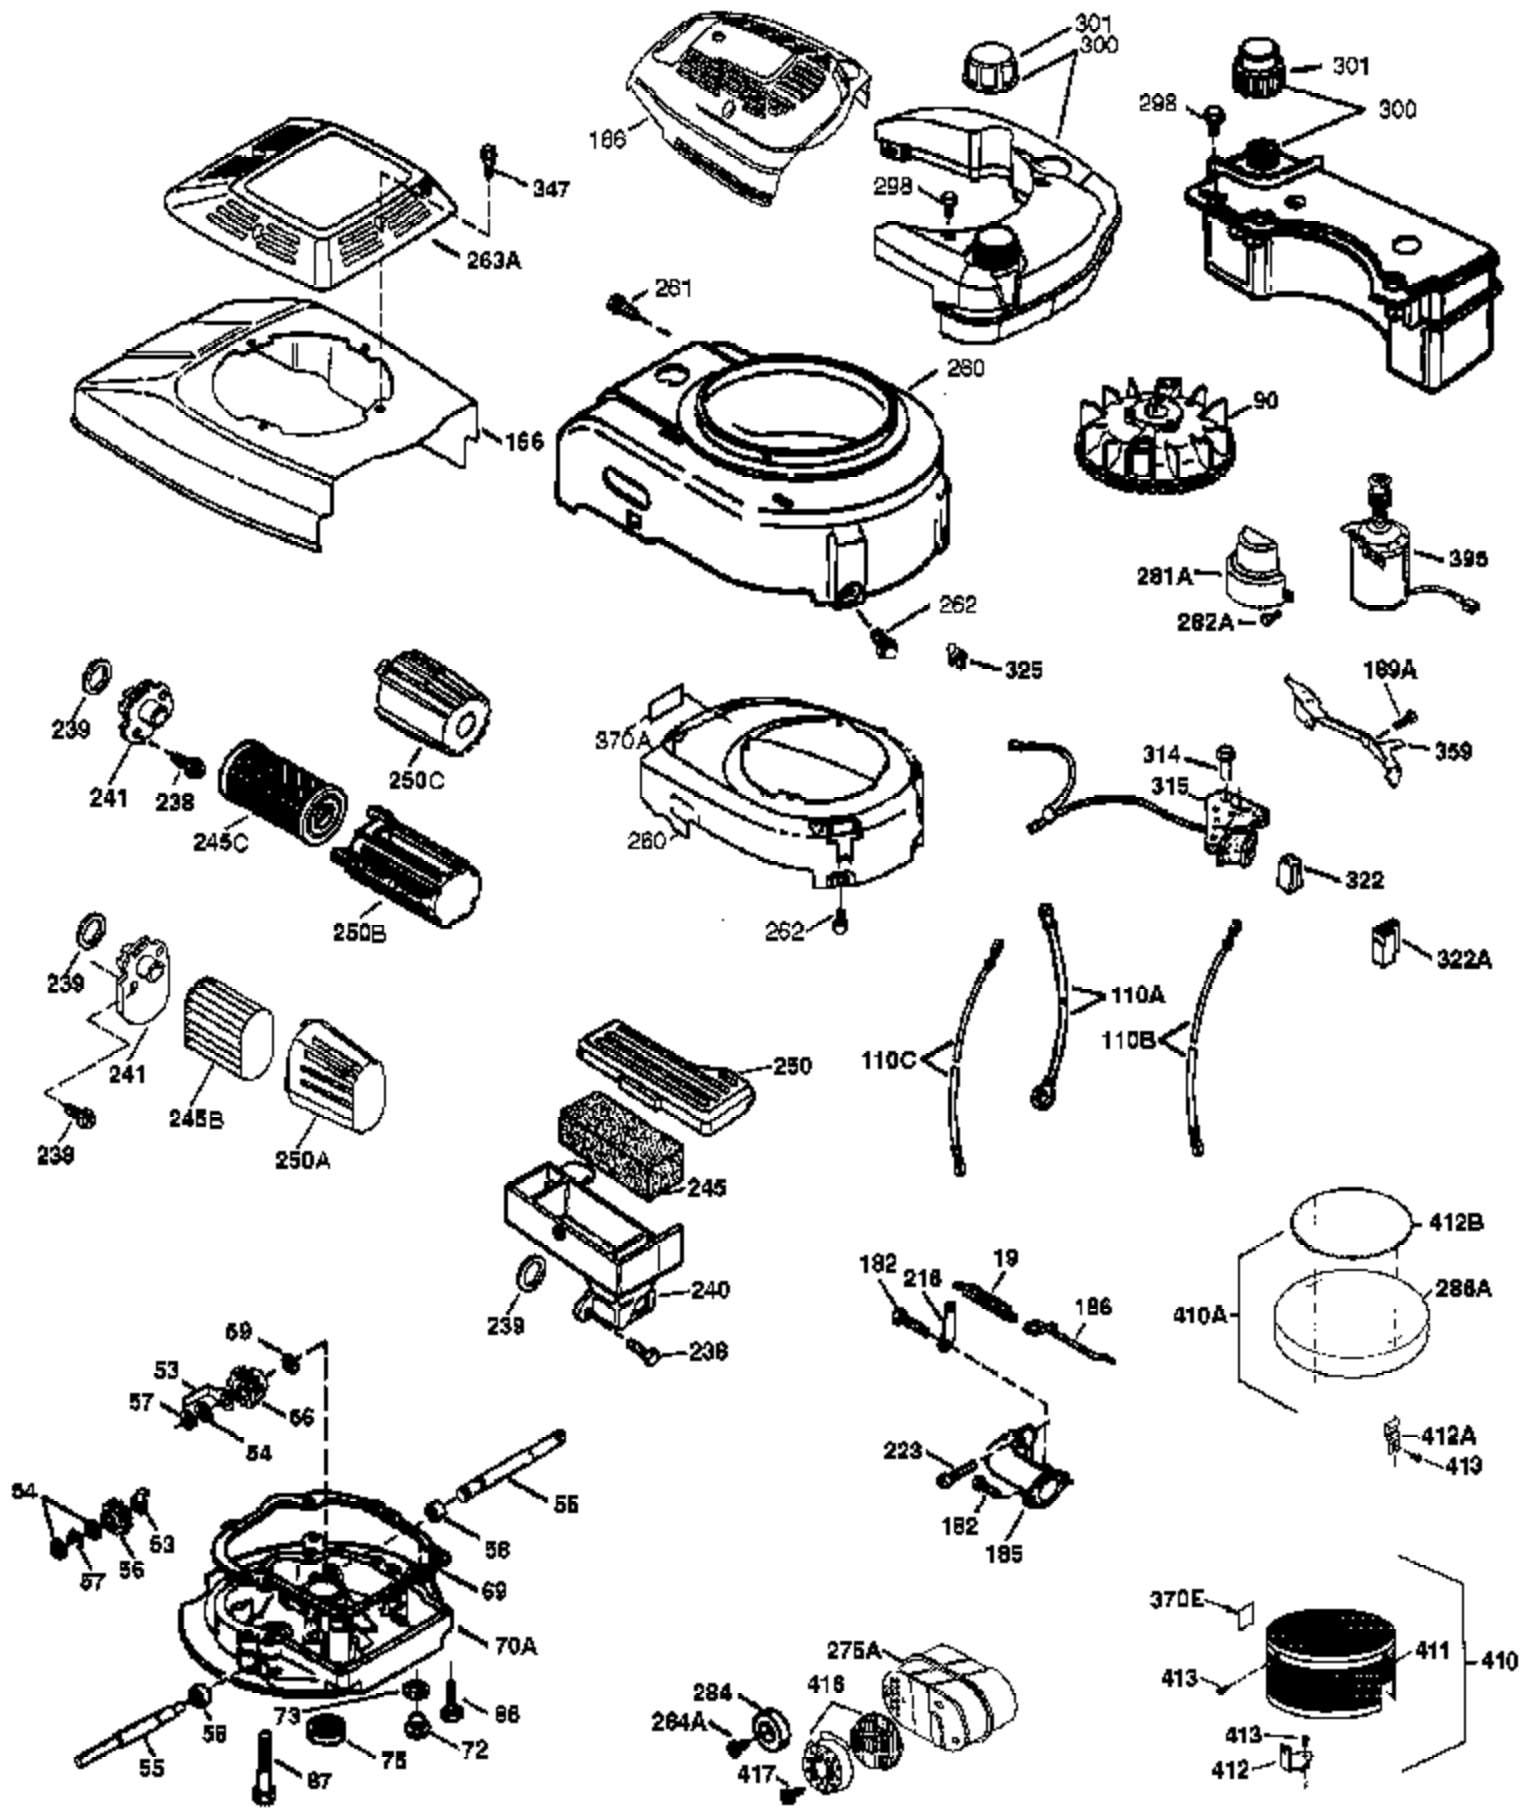

Ref #	Part Number	Qty	Description
19	37734	1	Extension Spring
41	40042	1	Piston & Pin Ass'y. (Std.) (Incl. 43)
41	40043	1	Piston & Pin Ass'y. (.010" OS) (Incl. 43)
69	37797	1	* Mounting Flange Gasket
72	37614	1	Oil Drain Plug
75	27897	1	Oil Seal
86	650488	6	Screw, 1/4-20 x 1-1/4"
90	611213	1	Flywheel
166	37863	1	Engine Shroud
182	6201	2	Screw, 1/4-28 x 7/8"
185	37466	1	Intake Pipe
186	34337	1	Governor Link
216	33086	1	RPM Adjusting Lever
223	650451	2	Screw, 1/4-20 x 1"
238	650932	2	Screw, 10-32 x 49/64"
239	34338	1	* Air Cleaner Gasket
240	36919	1	Air Cleaner Collar
245	36905	1	Air Cleaner Filter
250	37122	1	Air Cleaner Cover
260	37696A	1	Blower Housing
261	30200	2	Screw, 10-24 x 9/16"
262	650831	2	Screw, 1/4-20 x 1/2"
298	28763	3	Screw, 10-32 x 39/64"
300	37947	1	Fuel Tank (Incl. 292 & 301)
301	37845	1	Fuel Cap
347	650898A	4	Screw, 10-32 x 27/32"