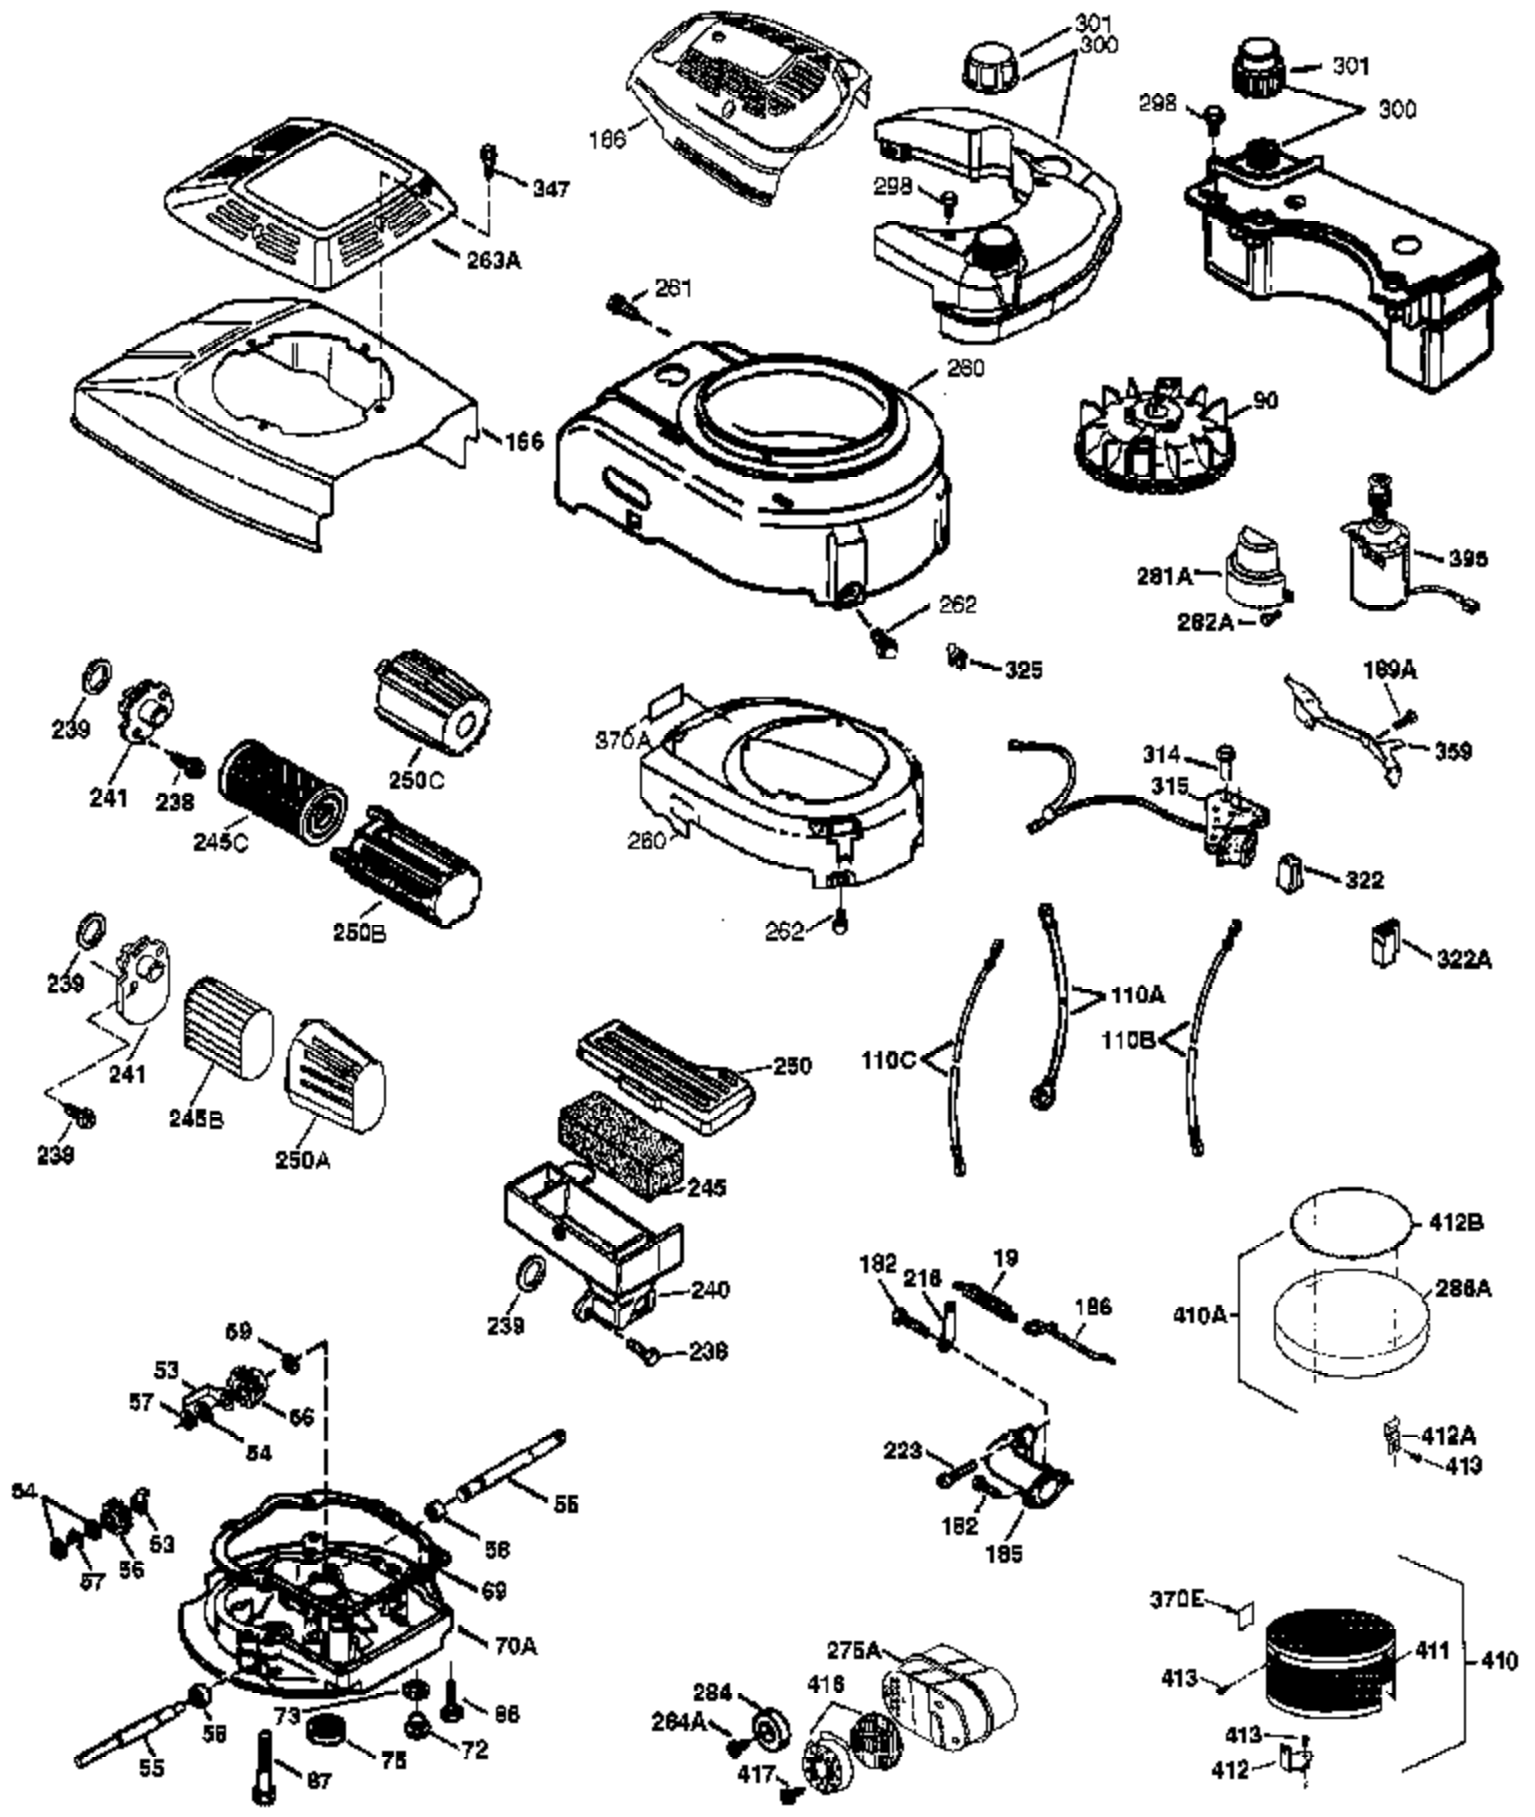

Ref #	Part Number	Qty	Description
19	36281	1	Extension Spring
41	40042	1	Piston & Pin Ass'y. (Std.) (Incl. 43)
41	40043	1	Piston & Pin Ass'y. (.010" OS) (Incl. 43)
69	37797	1	Mounting Flange Gasket
72	37614	1	Oil Drain Plug
75	27897	1	Oil Seal
86	650488	6	Screw, 1/4-20 x 1-1/4"
90	611213	1	Flywheel
182	6201	2	Screw, 1/4-28 x 7/8"
185	37466	1	Intake Pipe
186	34337	1	Governor Link
223	650451	2	Screw, 1/4-20 x 1"
238	650932	2	Screw, 10-32 x 49/64"
239	34338	1	* Air Cleaner Gasket
241	36919	1	Air Cleaner Collar
245	36905	1	Air Cleaner Filter
250	37122	1	Air Cleaner Cover
260	37848	1	Blower Housing
261	30200	2	Screw, 10-24 x 9/16"
262	650831	2	Screw, 1/4-20 x 1/2"
278A	30773	1	Control Lever Bushing
298	28763	3	Screw, 10-32 x 39/64"
300	34476A	1	Fuel Tank (Incl. 292 & 301)
301	33032	1	Fuel Cap
359	37081	1	Blower Housing Guard