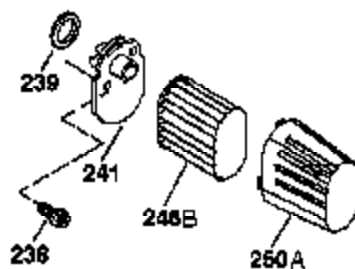

Ref #	Part Number	Qty	Description
239	35815	1	* Air Cleaner Gasket
275A	36838A	1	Spark Arrestor Muffler (Optional) (Incl. 284,284A,416 & 417)
284A	650821		Screw, 10-32 x 1/2" (Optional)
284	36663	1	Muffler Deflector (Incl. 284A)(Option al)
301	37845	1	Fuel Cap
350	570629B	1	Primer Ass'y.
351	32180C	1	Primer Line Ass'y.
383	570695	1	Carburetor Baffle
384	650229	2	Screw, T-25, 10-32 x 3/8"
416	36085	1	Spark Arrestor Kit (Incl. 417)(Option al)
417	650821	1	Screw, 10-32 x 1/2" (Optional)
900	750890	1	Replacement Engine, order from 71-999
900	750897	1	Replacement Short Block, order from 71-999