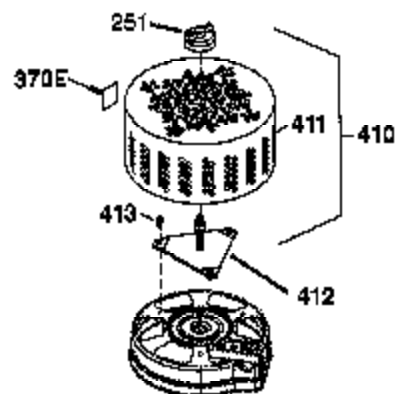

Ref #	Part Number	Qty	Description
239	35815	1	* Air Cleaner Gasket
275A	36838A	1	Spark Arrestor Muffler (Optional) (Incl. 284,284A,416 & 417)
284A	650821		Screw, 10-32 x 1/2" (Optional)
284	36663	1	Muffler Deflector (Incl. 284A)(Option al)
301	37845	1	Fuel Cap
350	570629B	1	Primer Ass'y.
351	32180C	1	Primer Line Ass'y.
383	570695	1	Carburetor Baffle
384	650229	2	Screw, T-25, 10-32 x 3/8"
416	36085	1	Spark Arrestor Kit (Incl. 417)(Option al)
417	650821	1	Screw, 10-32 x 1/2" (Optional)
900	750890	1	Replacement Engine, order from 71-999
900	750897	1	Replacement Short Block, order from 71-999