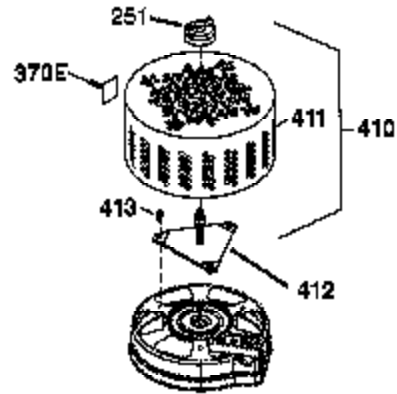

Ref #	Part Number	Qty	Description
238	650932	2	Screw, 10-32 x 49/64"
239	34338	1	* Air Cleaner Gasket
241	35797	1	Air Cleaner Collar
275A	36838A	1	Spark Arrestor Muffler (Optional) (Incl. 284,284A,416 & 417)
284	36663	1	Muffler Deflector (Incl. 284A)(Optional)
284A	650821	1	Screw, 10-32 x 1/2" (Optional)
298	28763	3	Screw, 10-32 x 39/64"
301	37844	1	Fuel Cap
370R	37849	1	Warning Decal
370	37269	1	Name Decal
416	37530	1	Spark Arrestor Kit (Incl. 417)(Optional)
417	650821	1	Screw, 10-32 x 1/2" (Optional)
900	750884	1	Rep. Engine, order from 71-999
900	750885	1	Rep. Short Block, order from 71-999