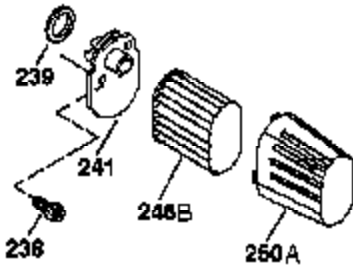

Ref #	Part Number	Qty	Description
238	650932	2	Screw, 10-32 x 49/64"
239	34338	1	* Air Cleaner Gasket
241	35797	1	Air Cleaner Collar
275A	36838A	1	Spark Arrestor Muffler (Optional) (Incl. 284,284A,416 & 417)
284	36663	1	Muffler Deflector (Incl. 284A)(Optional)
284A	650821	1	Screw, 10-32 x 1/2" (Optional)
298	28763	3	Screw, 10-32 x 39/64"
301	37844	1	Fuel Cap
370R	37849	1	Warning Decal
370	37269	1	Name Decal
416	37530	1	Spark Arrestor Kit (Incl. 417)(Optional)
417	650821	1	Screw, 10-32 x 1/2" (Optional)
900	750884	1	Rep. Engine, order from 71-999
900	750885	1	Rep. Short Block, order from 71-999