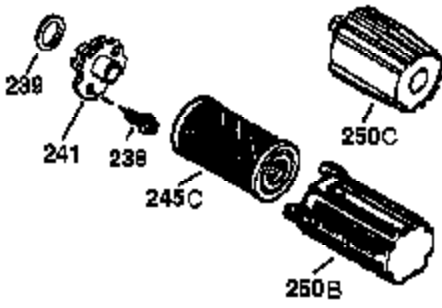

Ref #	Part Number	Qty	Description
238	650932	2	Screw, 10-32 x 49/64"
239	34338	1	* Air Cleaner Gasket
241	35797	1	Air Cleaner Collar
275A	36838A	1	Spark Arrestor Muffler (Optional) (Incl. 284,284A,416 & 417)
284	36663	1	Muffler Deflector (Incl. 284A)(Optional)
284A	650821	1	Screw, 10-32 x 1/2" (Optional)
298	28763	3	Screw, 10-32 x 39/64"
301	37844	1	Fuel Cap
370R	37849	1	Warning Decal
370	37269	1	Name Decal
416	37530	1	Spark Arrestor Kit (Incl. 417)(Optional)
417	650821	1	Screw, 10-32 x 1/2" (Optional)
900	750884	1	Rep. Engine, order from 71-999
900	750885	1	Rep. Short Block, order from 71-999