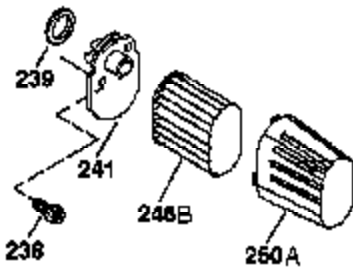

Ref #	Part Number	Qty	Description
238	650932	2	Screw, 10-32 x 49/64"
239	34338	1	* Air Cleaner Gasket
241	36919	1	Air Cleaner Collar
263A	37436	1	Starter Grille
275A	36838A	1	Spark Arrestor Muffler (Optional) (Incl. 284,284A,416 & 417)
284	36663	1	Muffler Deflector (Incl. 284A)(Optional)
284A	650821	1	Screw, 10-32 x 1/2" (Optional)
298	28763	3	Screw, 10-32 x 39/64"
301	37845	1	Fuel Cap
370R	37849	1	Warning Decal
370	37269	1	Name Decal
416	37530	1	Spark Arrestor Kit (Incl. 417)(Optional)
417	650821	1	Screw, 10-32 x 1/2" (Optional)
900	750884	1	Rep. Engine, order from 71-999
900	750885	1	Rep. Short Block, order from 71-999