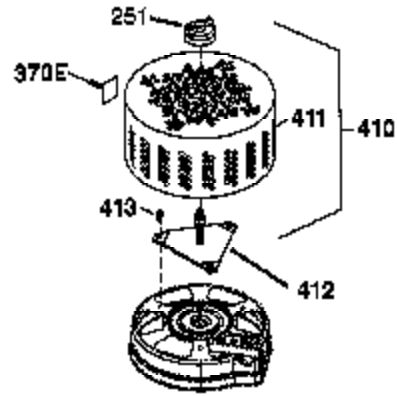

Ref #	Part Number	Qty	Description
238	650932	2	Screw, 10-32 x 49/64"
239	34338	1	* Air Cleaner Gasket
241	36919	1	Air Cleaner Collar
263A	37436	1	Starter Grille
275A	36838A	1	Spark Arrestor Muffler (Optional) (Incl. 284,284A,416 & 417)
284	36663	1	Muffler Deflector (Incl. 284A)(Optional)
284A	650821	1	Screw, 10-32 x 1/2" (Optional)
298	28763	3	Screw, 10-32 x 39/64"
301	37845	1	Fuel Cap
370R	37849	1	Warning Decal
370	37269	1	Name Decal
416	37530	1	Spark Arrestor Kit (Incl. 417)(Optional)
417	650821	1	Screw, 10-32 x 1/2" (Optional)
900	750884	1	Rep. Engine, order from 71-999
900	750885	1	Rep. Short Block, order from 71-999