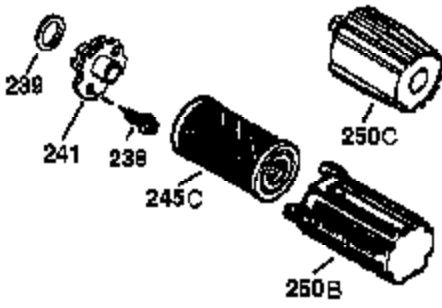

Ref #	Part Number	Qty	Description
238	650932	2	Screw, 10-32 x 49/64"
239	34338	1	* Air Cleaner Gasket
241	36919	1	Air Cleaner Collar
263A	37436	1	Starter Grille
275A	36838A	1	Spark Arrestor Muffler (Optional) (Incl. 284,284A,416 & 417)
284	36663	1	Muffler Deflector (Incl. 284A)(Optional)
284A	650821	1	Screw, 10-32 x 1/2" (Optional)
298	28763	3	Screw, 10-32 x 39/64"
301	37845	1	Fuel Cap
370R	37849	1	Warning Decal
370	37269	1	Name Decal
416	37530	1	Spark Arrestor Kit (Incl. 417)(Optional)
417	650821	1	Screw, 10-32 x 1/2" (Optional)
900	750884	1	Rep. Engine, order from 71-999
900	750885	1	Rep. Short Block, order from 71-999