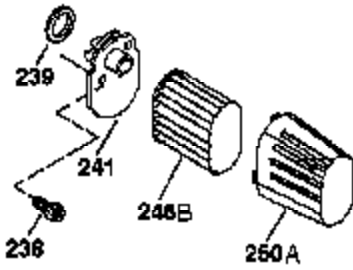

Ref #	Part Number	Qty	Description
238	650932	2	Screw, 10-32 x 49/64"
239	34338	1	* Air Cleaner Gasket
241	35797	1	Air Cleaner Collar
250B	35065	1	Air Cleaner Cover (Craftsman)
275A	36838A	1	Spark Arrestor Muffler (Optional) (Incl. 284,284A,416 & 417)
284A	650821	1	Screw, 10-32 x 1/2" (Optional)
284	36663	1	Muffler Deflector (Incl. 284A)(Optional)
298	28763	3	Screw, 10-32 x 39/64"
301	37844	1	Fuel Cap
370	37269	1	Name Decal
416	37530	1	Spark Arrestor Kit (Incl. 417)(Optional)
417	650821	1	Screw, 10-32 x 1/2" (Optional)
900	750884	1	Rep. Engine, order from 71-999
900	750885	1	Rep. Short Block, order from 71-999