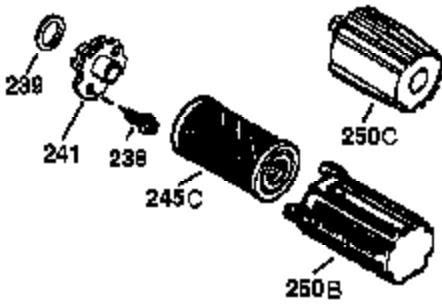

Ref #	Part Number	Qty	Description
238	650932	2	Screw, 10-32 x 49/64"
239	34338	1	* Air Cleaner Gasket
241	35797	1	Air Cleaner Collar
250B	35065	1	Air Cleaner Cover (Craftsman)
275A	36838A	1	Spark Arrestor Muffler (Optional) (Incl. 284,284A,416 & 417)
284A	650821	1	Screw, 10-32 x 1/2" (Optional)
284	36663	1	Muffler Deflector (Incl. 284A)(Optional)
298	28763	3	Screw, 10-32 x 39/64"
301	37844	1	Fuel Cap
370	37269	1	Name Decal
416	37530	1	Spark Arrestor Kit (Incl. 417)(Optional)
417	650821	1	Screw, 10-32 x 1/2" (Optional)
900	750884	1	Rep. Engine, order from 71-999
900	750885	1	Rep. Short Block, order from 71-999