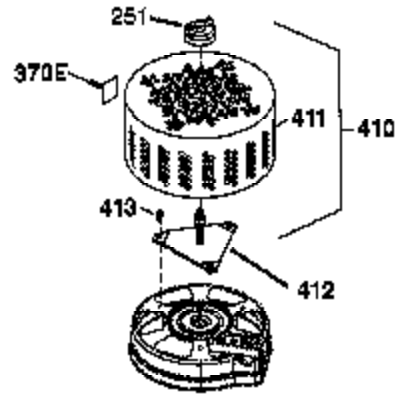

Ref #	Part Number	Qty	Description
238	650932	2	Screw, 10-32 x 49/64"
239	34338	1	* Air Cleaner Gasket
241	35797	1	Air Cleaner Collar
250B	35065	1	Air Cleaner Cover (Craftsman)
275A	36838A	1	Spark Arrestor Muffler (Optional) (Incl. 284,284A,416 & 417)
284A	650821	1	Screw, 10-32 x 1/2" (Optional)
284	36663	1	Muffler Deflector (Incl. 284A)(Optional)
298	28763	3	Screw, 10-32 x 39/64"
301	37844	1	Fuel Cap
370	37269	1	Name Decal
416	37530	1	Spark Arrestor Kit (Incl. 417)(Optional)
417	650821	1	Screw, 10-32 x 1/2" (Optional)
900	750884	1	Rep. Engine, order from 71-999
900	750885	1	Rep. Short Block, order from 71-999