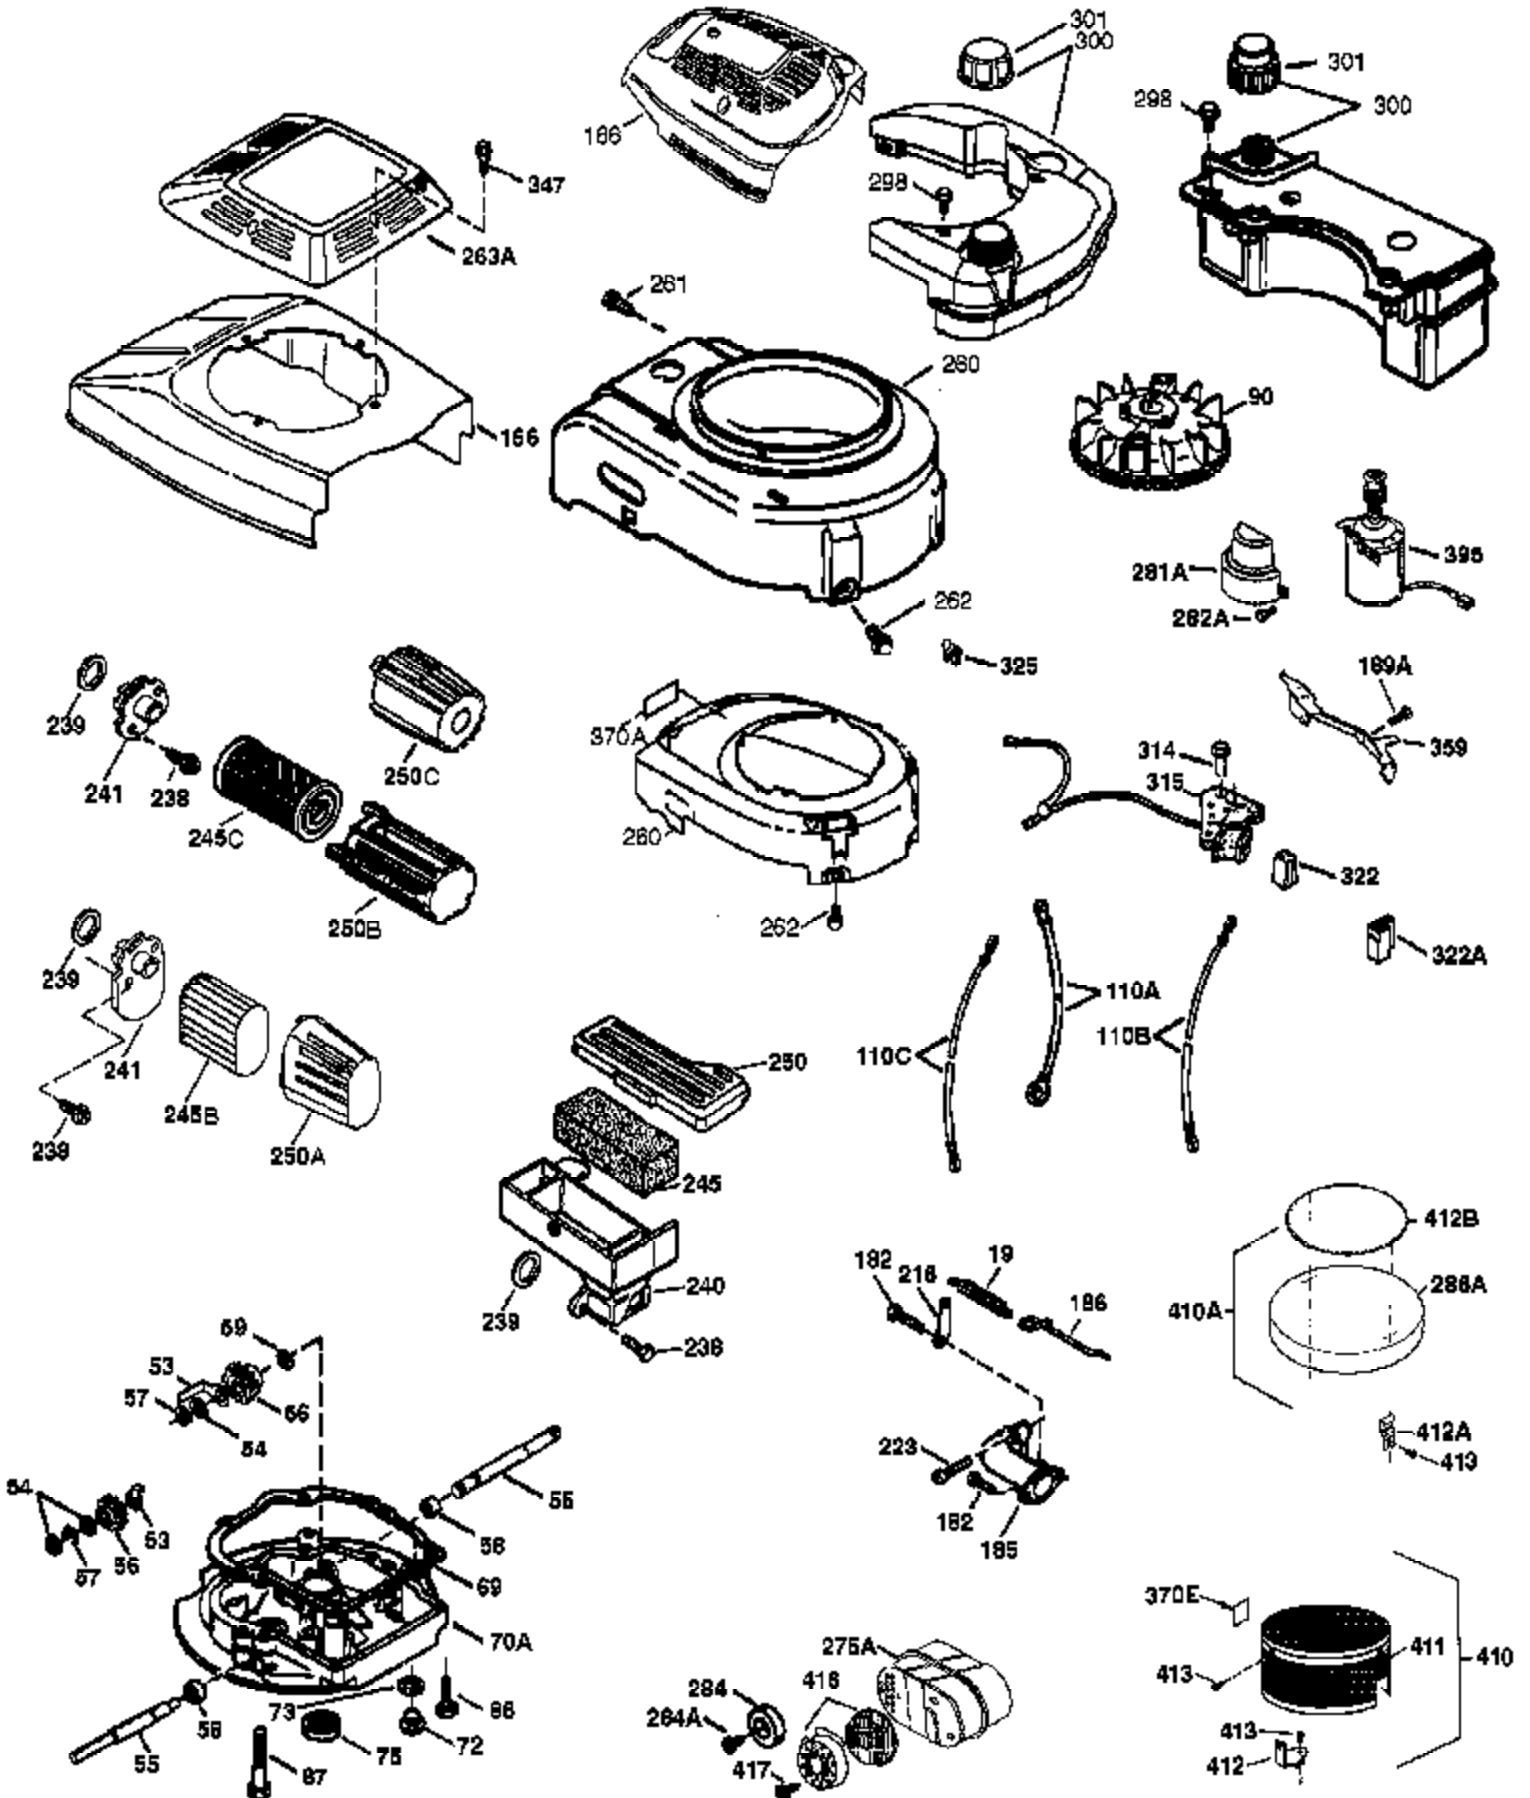

Ref #	Part Number	Qty	Description
19	33578	1	Extension Spring
41	40051	1	Piston & Pin Ass'y. (Std.) (Incl. 43)
69	37609	1	* Mounting Flange Gasket
72	37614	1	Oil Drain Plug
75	27897	1	Oil Seal
86	650488	6	Screw, 1/4-20 x 1-1/4"
90	611299	1	Flywheel
182	6201	2	Screw, 1/4-28 x 7/8"
185	37794	1	Intake Pipe
186	32653	1	Governor Link
216	33086	1	R.P.M. Adjusting Lever
223	650451	2	Screw, 1/4-20 x 1"
238	650932	2	Screw, 10-32 x 49/64"
239	34338	1	* Air Cleaner Gasket
241	35797	1	Air Cleaner Collar
245	35066	1	Air Cleaner Filter
250	35986	1	Air Cleaner Cover (Craftsman)
260	37808	1	Blower Housing
261	30200	2	Screw, 10-24 x 9/16"
262	650831	2	Screw, 1/4-20 x 1/2"
275A	36838A	1	Spark Arrestor Muffler (Optional) (Incl. 284,284A,416 & 417)
284A	650821	1	Screw, 10-32 x 1/2" (Optional)
284	36663	1	Muffler Deflector (Incl. 284A)(Optional)
298	28763	3	Screw, 10-32 x 39/64"
300	37947	1	Fuel Tank (Incl. 292 & 301)
301	37844	1	Fuel Cap
416	37530	1	Spark Arrestor Kit (Incl. 417)(Optional)
417	650821	1	Screw, 10-32 x 1/2" (Optional)