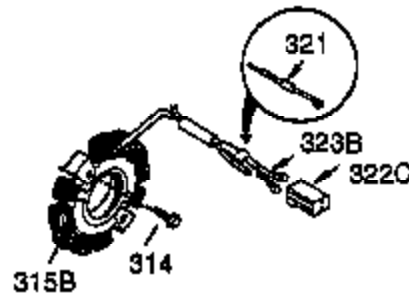

Ref #	Part Number	Qty	Description
72A	28534	1	Oil Drain Plug
92	650880	1	Lock Washer
93	650881	1	Flywheel Nut
130C	650727	2	Screw, 5/16-18 x 1-25/32"
278	650147	2	Washer
279	650980	2	Screw, 10-16 x 47/64"
279A	650979	2	Lock Washer
280	36294	1	Heat Shield (Incl. 278, 279 & 279A)
285	35985C	1	Starter Cup
287	29752	4	Nut & Lock Washer, 1/4-28
314	650873	1	Screw, 1/4-20 x 3/4"
323	611118	1	Terminal
340D	36534	1	Warning Decal
355	590574	1	Starter Handle
370I	37119	1	Warning Decal
390	590749	1	Rewind Starter (Note: This engine could have been built with 590733 starter.)