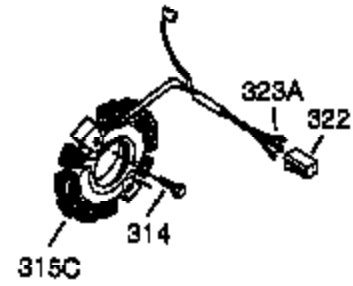

Ref #	Part Number	Qty	Description
72A	28534	1	Oil Drain Plug
92	650880	1	Lock Washer
93	650881	1	Flywheel Nut
130C	650727	2	Screw, 5/16-18 x 1-25/32"
278	650147	2	Washer
279	650980	2	Screw, 10-16 x 47/64"
279A	650979	2	Lock Washer
280	36294	1	Heat Shield (Incl. 278, 279 & 279A)
285	35985C	1	Starter Cup
287	29752	4	Nut & Lock Washer, 1/4-28
314	650873	1	Screw, 1/4-20 x 3/4"
323	611118	1	Terminal
340D	36534	1	Warning Decal
355	590574	1	Starter Handle
370I	37119	1	Warning Decal
390	590749	1	Rewind Starter (Note: This engine could have been built with 590733 starter.)