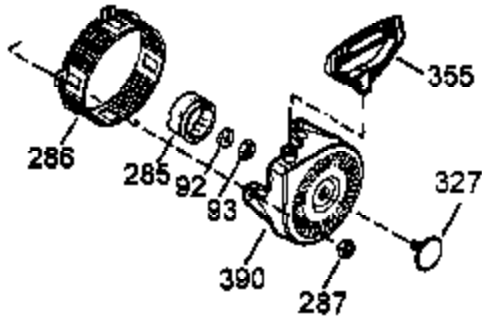

Ref #	Part Number	Qty	Description
298	650665	2	Screw, 1/4-15 x 3/4"
300	34186A	1	Fuel Tank (Incl. 292 & 301)
301	37845	1	Fuel Cap
305	35554	1	Oil Fill Tube
307	35499	1	"O" Ring
308	35540	1	Fill Tube Clip
310	36205	1	Dipstick
315	611111	1	Alternator Coil (18 Watt) (Incl. 323)
323	611118	1	Terminal
325	29443	1	Wire Clip
328	35062	2	Ignition Keys
329	610973	1	Terminal
335	36547	1	Carburetor Cover
336	650765	1	Screw, 10-32 x 1/2"
338	28942	2	Screw, 10-32 x 3/8"
340	34154	1	Fuel Tank Bracket
341	34155	1	Fuel Tank Bracket
342	650561	1	Screw, 1/4-20 x 19/32"
343	35079A	1	Key Switch Bracket (Incl. 343A)
343A	651060	1	Screw, 10-32 x 23/64"
350	570682A		Primer Ass'y
351	32180C	1	Primer Line
355	590574	1	Starter Handle
361A	650819	2	Screw, 6-32 x 2-1/2"
361	650990	2	Screw, T-30, 1/4-20 x 15/32"
364	37659	1	Carburetor Cover Bracket
365	650767	2	Screw, 8-32 x 27/64"
370R	37119	1	Warning Decal
370G	36534	1	Instruction Decal
370H	35077	1	Choke Decal
370C	36501	1	Primer Decal
380	640054	1	Carburetor (Incl. 184)
390	590749	1	Recoil Starter (NOTE: This engine could have been built with 590733 starter.)
396	33329D	1	Electric Starter Motor (120 Volt)
400	36452B	1	* Gasket Set (Incl. items marked PK in notes)
420	730226A	1	SAE 5W/30 4-Cycle Engine Oil (Quart)
900	756348	1	Replacement, order from 71-999
900	756340B	1	Rep. Short Block, order from 71-999