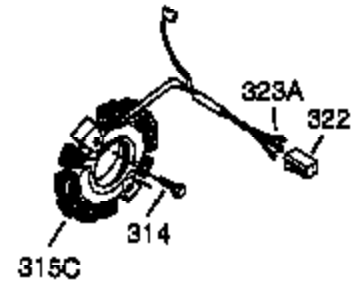

Ref #	Part Number	Qty	Description
298	650665	2	Screw, 1/4-15 x 3/4"
300	34186A	1	Fuel Tank (Incl. 292 & 301)
301	37845	1	Fuel Cap
305	35554	1	Oil Fill Tube
307	35499	1	"O" Ring
308	35540	1	Fill Tube Clip
310	36205	1	Dipstick
315	611111	1	Alternator Coil (18 Watt) (Incl. 323)
323	611118	1	Terminal
325	29443	1	Wire Clip
328	35062	2	Ignition Keys
329	610973	1	Terminal
335	36547	1	Carburetor Cover
336	650765	1	Screw, 10-32 x 1/2"
338	28942	2	Screw, 10-32 x 3/8"
340	34154	1	Fuel Tank Bracket
341	34155	1	Fuel Tank Bracket
342	650561	1	Screw, 1/4-20 x 19/32"
343	35079A	1	Key Switch Bracket (Incl. 343A)
343A	651060	1	Screw, 10-32 x 23/64"
350	570682A		Primer Ass'y
351	32180C	1	Primer Line
355	590574	1	Starter Handle
361A	650819	2	Screw, 6-32 x 2-1/2"
361	650990	2	Screw, T-30, 1/4-20 x 15/32"
364	37659	1	Carburetor Cover Bracket
365	650767	2	Screw, 8-32 x 27/64"
370R	37119	1	Warning Decal
370G	36534	1	Instruction Decal
370H	35077	1	Choke Decal
370C	36501	1	Primer Decal
380	640054	1	Carburetor (Incl. 184)
390	590749	1	Recoil Starter (NOTE: This engine could have been built with 590733 starter.)
396	33329D	1	Electric Starter Motor (120 Volt)
400	36452B	1	* Gasket Set (Incl. items marked PK in notes)
420	730226A	1	SAE 5W/30 4-Cycle Engine Oil (Quart)
900	756348	1	Replacement, order from 71-999
900	756340B	1	Rep. Short Block, order from 71-999