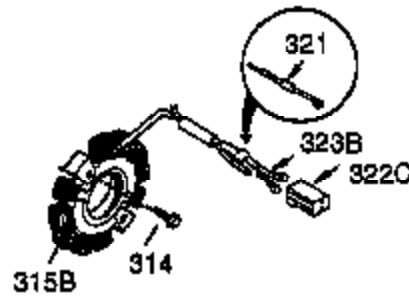

Ref #	Part Number	Qty	Description
298	650665	2	Screw, 1/4-15 x 3/4"
300	34186A	1	Fuel Tank (Incl. 292 & 301)
301	37845	1	Fuel Cap
305	35554	1	Oil Fill Tube
307	35499	1	"O" Ring
308	35540	1	Fill Tube Clip
310	36205	1	Dipstick
315	611111	1	Alternator Coil (18 Watt) (Incl. 323)
323	611118	1	Terminal
325	29443	1	Wire Clip
328	35062	2	Ignition Keys
329	610973	1	Terminal
335	36547	1	Carburetor Cover
336	650765	1	Screw, 10-32 x 1/2"
338	28942	2	Screw, 10-32 x 3/8"
340	34154	1	Fuel Tank Bracket
341	34155	1	Fuel Tank Bracket
342	650561	1	Screw, 1/4-20 x 19/32"
343	35079A	1	Key Switch Bracket (Incl. 343A)
343A	651060	1	Screw, 10-32 x 23/64"
350	570682A		Primer Ass'y
351	32180C	1	Primer Line
355	590574	1	Starter Handle
361A	650819	2	Screw, 6-32 x 2-1/2"
361	650990	2	Screw, T-30, 1/4-20 x 15/32"
364	37659	1	Carburetor Cover Bracket
365	650767	2	Screw, 8-32 x 27/64"
370R	37119	1	Warning Decal
370G	36534	1	Instruction Decal
370H	35077	1	Choke Decal
370C	36501	1	Primer Decal
380	640054	1	Carburetor (Incl. 184)
390	590749	1	Recoil Starter (NOTE: This engine could have been built with 590733 starter.)
396	33329D	1	Electric Starter Motor (120 Volt)
400	36452B	1	* Gasket Set (Incl. items marked PK in notes)
420	730226A	1	SAE 5W/30 4-Cycle Engine Oil (Quart)
900	756348	1	Replacement, order from 71-999
900	756340B	1	Rep. Short Block, order from 71-999