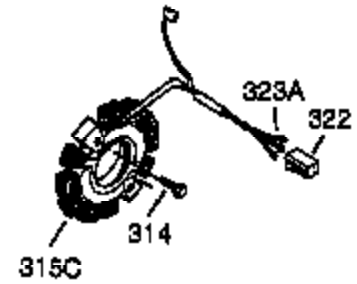

Ref #	Part Number	Qty	Description
5	30969	1	Extension Cap
92	650880	1	Belleville Washer
93	650881	1	Flywheel Nut
130C	650694A	3	Screw, 5/16-18 x 2"
285	35985C	1	Starter Cup
287	29752	4	Nut & Lock Washer, 1/4-28
314	650873	1	Screw, 1/4-20 x 3/4"
323	611118	1	Terminal
355	590574	1	Starter Handle
361	650990	2	Screw, T-30, 1/4-20 x 15/32"
390	590749	1	Recoil Starter (NOTE: This engine could have been built with 590733 starter.)