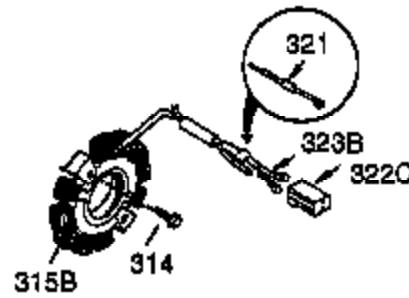

Ref #	Part Number	Qty	Description
5	30969	1	Extension Cap
92	650880	1	Belleville Washer
93	650881	1	Flywheel Nut
130C	650694A	3	Screw, 5/16-18 x 2"
285	35985C	1	Starter Cup
287	29752	4	Nut & Lock Washer, 1/4-28
314	650873	1	Screw, 1/4-20 x 3/4"
323	611118	1	Terminal
355	590574	1	Starter Handle
361	650990	2	Screw, T-30, 1/4-20 x 15/32"
390	590749	1	Recoil Starter (NOTE: This engine could have been built with 590733 starter.)