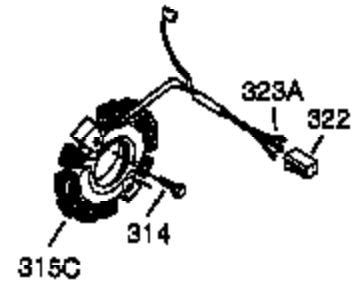

Ref #	Part Number	Qty	Description
298	650665	2	Screw, 1/4-15 x 3/4"
300	34186A	1	Fuel Tank (Incl. 292 & 301)
301	37845	1	Fuel Cap
305	36877	1	Oil Fill Tube
307	35499	1	"O" Ring
308	35539	1	Fill Tube Clip
310	37869	1	Dipstick
315	611111	1	Alternator Coil (18 Watt) (Incl. 323)
323	611118	1	Terminal
325	29443	1	Wire Clip
328	35062	2	Ignition Keys
329	610973	1	Terminal
335	36547	1	Carburetor Cover
336	650765	1	Screw, 10-32 x 1/2"
338	28942	2	Screw, 10-32 x 3/8"
340	34154	1	Fuel Tank Bracket
341	34155	1	Fuel Tank Bracket
342	650561	1	Screw, 1/4-20 x 19/32"
343A	651060	1	Screw, 10-32 x 23/64"
343	35079A	1	Key Switch Bracket (Incl. 343A)
350	570682A		Primer Ass'y
351	32180C	1	Primer Line
355	590574	1	Starter Handle
361	650990	2	Screw, T-30, 1/4-20 x 15/32"
364	37659	1	Carburetor Cover Bracket
365	650767	2	Screw, 8-32 x 27/64"
370H	35077	1	Choke Decal
370G	36534	1	Instruction Decal
370K	36695	1	Starter Decal
370R	37119	1	Warning Decal
370C	36501	1	Primer Decal
380	640349	1	Carburetor (Incl. 184)
390	590749	1	Recoil Starter (NOTE: This engine could have been built with 590733 starter.)
396	37102	1	Electric Starter Motor (220 Volt)
400	36452B	1	* Gasket Set (Incl. items marked PK in notes)
420	730226A	1	SAE 5W30 4-Cycle Engine Oil (Quart)