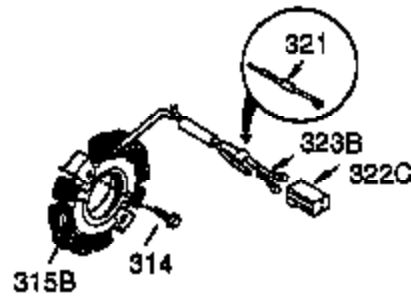

Ref #	Part Number	Qty	Description
298	650665	2	Screw, 1/4-15 x 3/4"
300	34186A	1	Fuel Tank (Incl. 292 & 301)
301	37845	1	Fuel Cap
305	36877	1	Oil Fill Tube
307	35499	1	"O" Ring
308	35539	1	Fill Tube Clip
310	37869	1	Dipstick
315	611111	1	Alternator Coil (18 Watt) (Incl. 323)
323	611118	1	Terminal
325	29443	1	Wire Clip
328	35062	2	Ignition Keys
329	610973	1	Terminal
335	36547	1	Carburetor Cover
336	650765	1	Screw, 10-32 x 1/2"
338	28942	2	Screw, 10-32 x 3/8"
340	34154	1	Fuel Tank Bracket
341	34155	1	Fuel Tank Bracket
342	650561	1	Screw, 1/4-20 x 19/32"
343A	651060	1	Screw, 10-32 x 23/64"
343	35079A	1	Key Switch Bracket (Incl. 343A)
350	570682A		Primer Ass'y
351	32180C	1	Primer Line
355	590574	1	Starter Handle
361	650990	2	Screw, T-30, 1/4-20 x 15/32"
364	37659	1	Carburetor Cover Bracket
365	650767	2	Screw, 8-32 x 27/64"
370H	35077	1	Choke Decal
370G	36534	1	Instruction Decal
370K	36695	1	Starter Decal
370R	37119	1	Warning Decal
370C	36501	1	Primer Decal
380	640349	1	Carburetor (Incl. 184)
390	590749	1	Recoil Starter (NOTE: This engine could have been built with 590733 starter.)
396	37102	1	Electric Starter Motor (220 Volt)
400	36452B	1	* Gasket Set (Incl. items marked PK in notes)
420	730226A	1	SAE 5W30 4-Cycle Engine Oil (Quart)