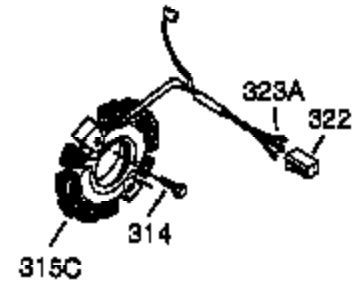

Ref #	Part Number	Qty	Description
5	30969	1	Extension Cap
92	650880	1	Belleville Washer
93	650881	1	Flywheel Nut
130C	650694A	3	Screw, 5/16-18 x 2"
285	35985C	1	Starter Cup
287	29752	4	Nut & Lock Washer, 1/4-28
314	650873	1	Screw, 1/4-20 x 3/4"
323	611118	1	Terminal
355	590574	1	Starter Handle
361	650990	2	Screw, T-30, 1/4-20 x 15/32"
390	590749	1	Recoil Starter (NOTE: This engine could have been built with 590733 starter.)